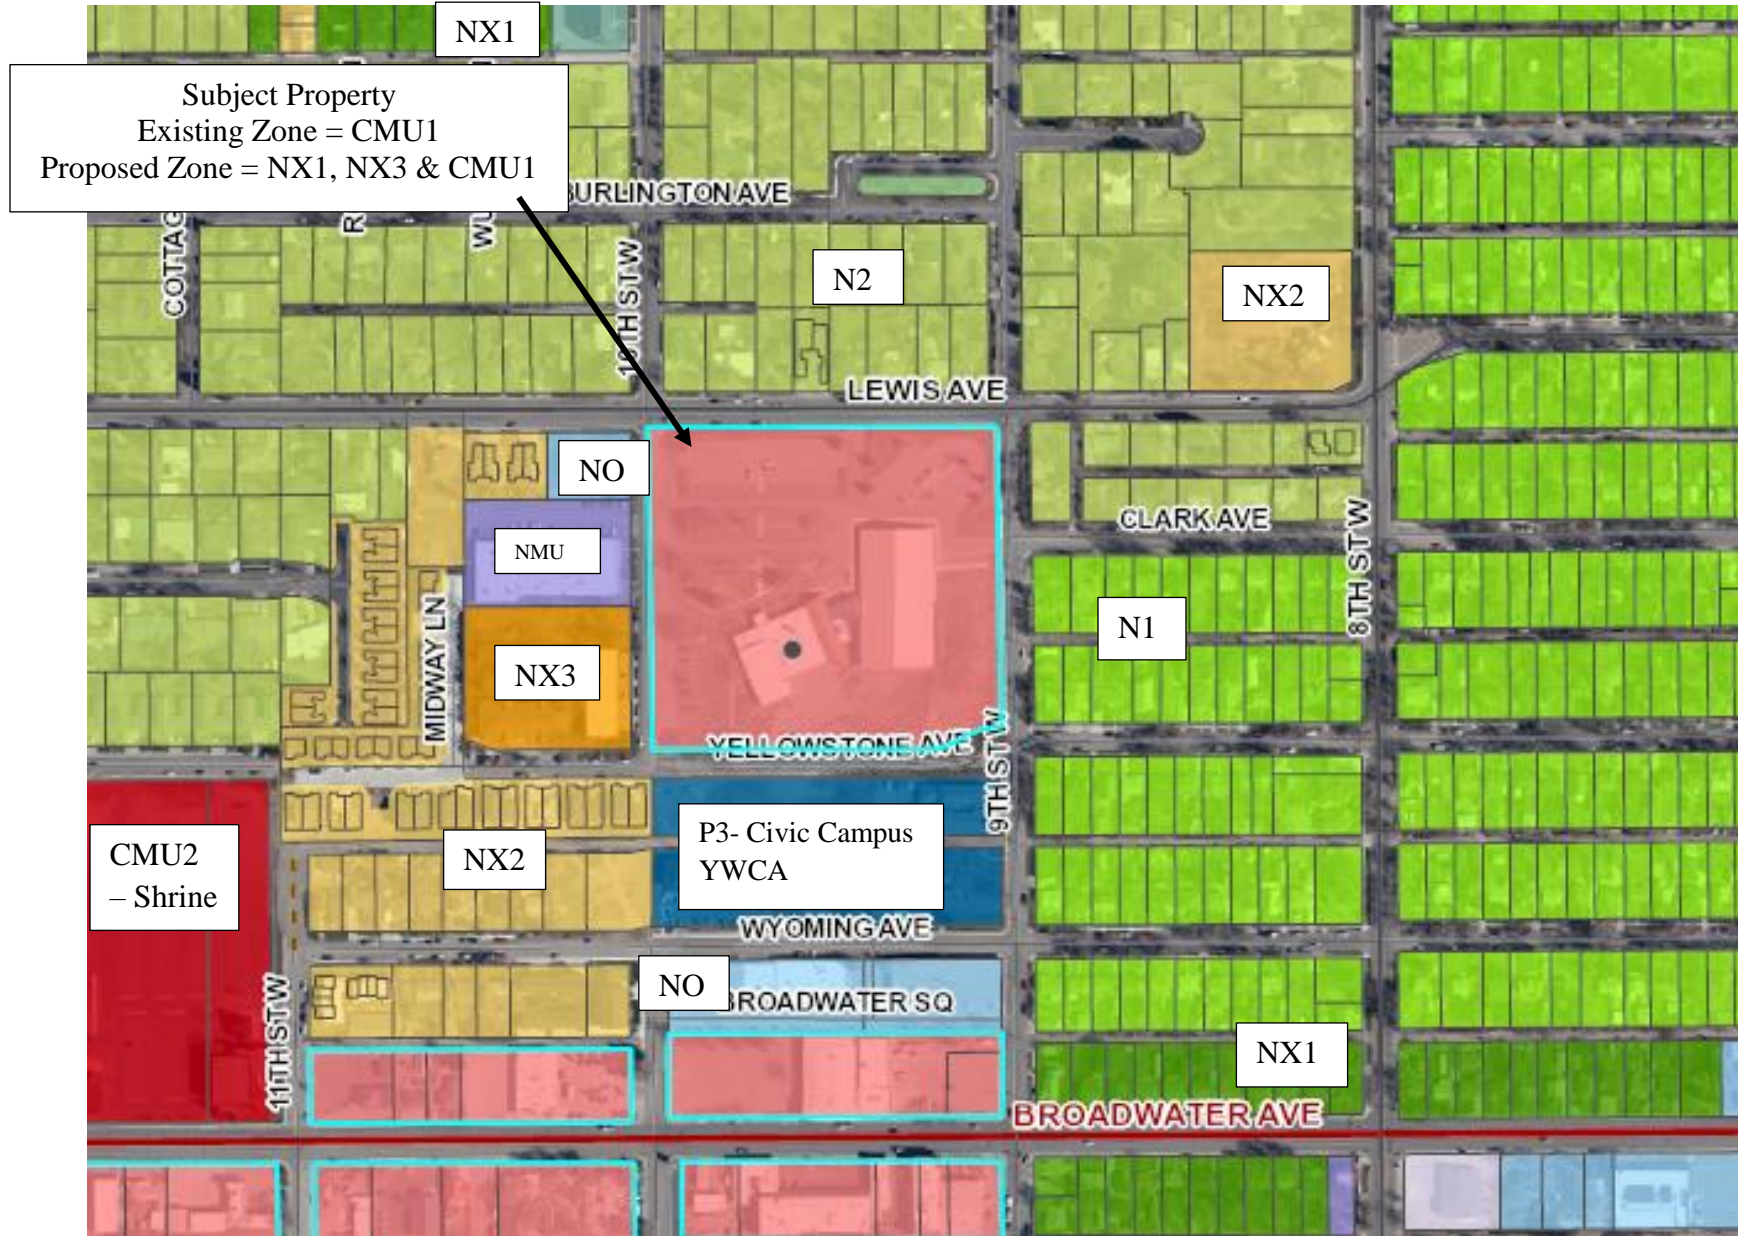

City Zone Change 1005 – 934 Lewis Avenue
Zoning Map and Site Photos

Subject Property at Lewis Ave

View east on Lewis Avenue

View north east across Lewis Avenue

View north across Lewis Avenue

View west on Lewis Avenue

View from south east corner to the north and west

View north from Yellowstone Avenue

View south and east from Yellowstone Avenue – YWCA Campus

Yellowstone Ave and 10th St West – Midway Townhomes

View north on 10th St West from intersection of Yellowstone Avenue

View north and east from 10th St West

View west on 10th St West near Lewis Ave intersection

View south and west from intersection of 9th St West

View north and east on 9th St West