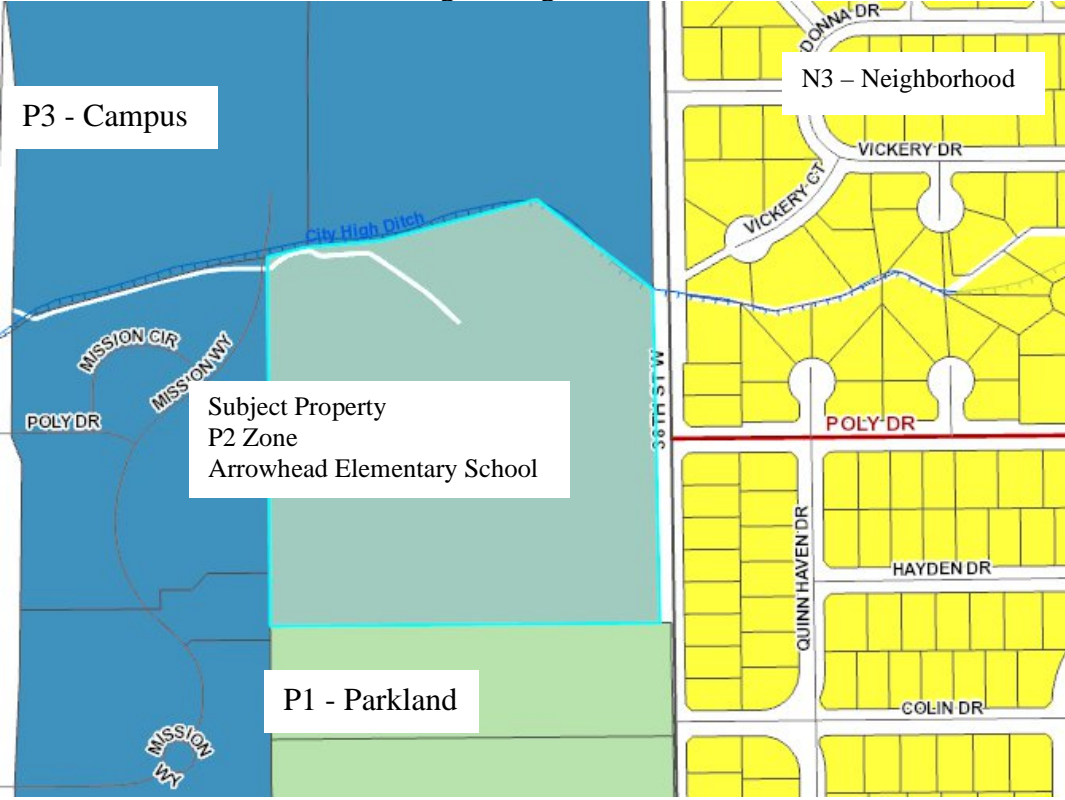

LUCZ 1 – City Council April 25, 2022
Arrowhead Elementary School EMD sign
Surrounding Zoning & Site Location

Aerial Photo

Subject Property view west from 38th St W

View north and west from 38th St W

View north and east from 38th St W

View south and east from 38th St W