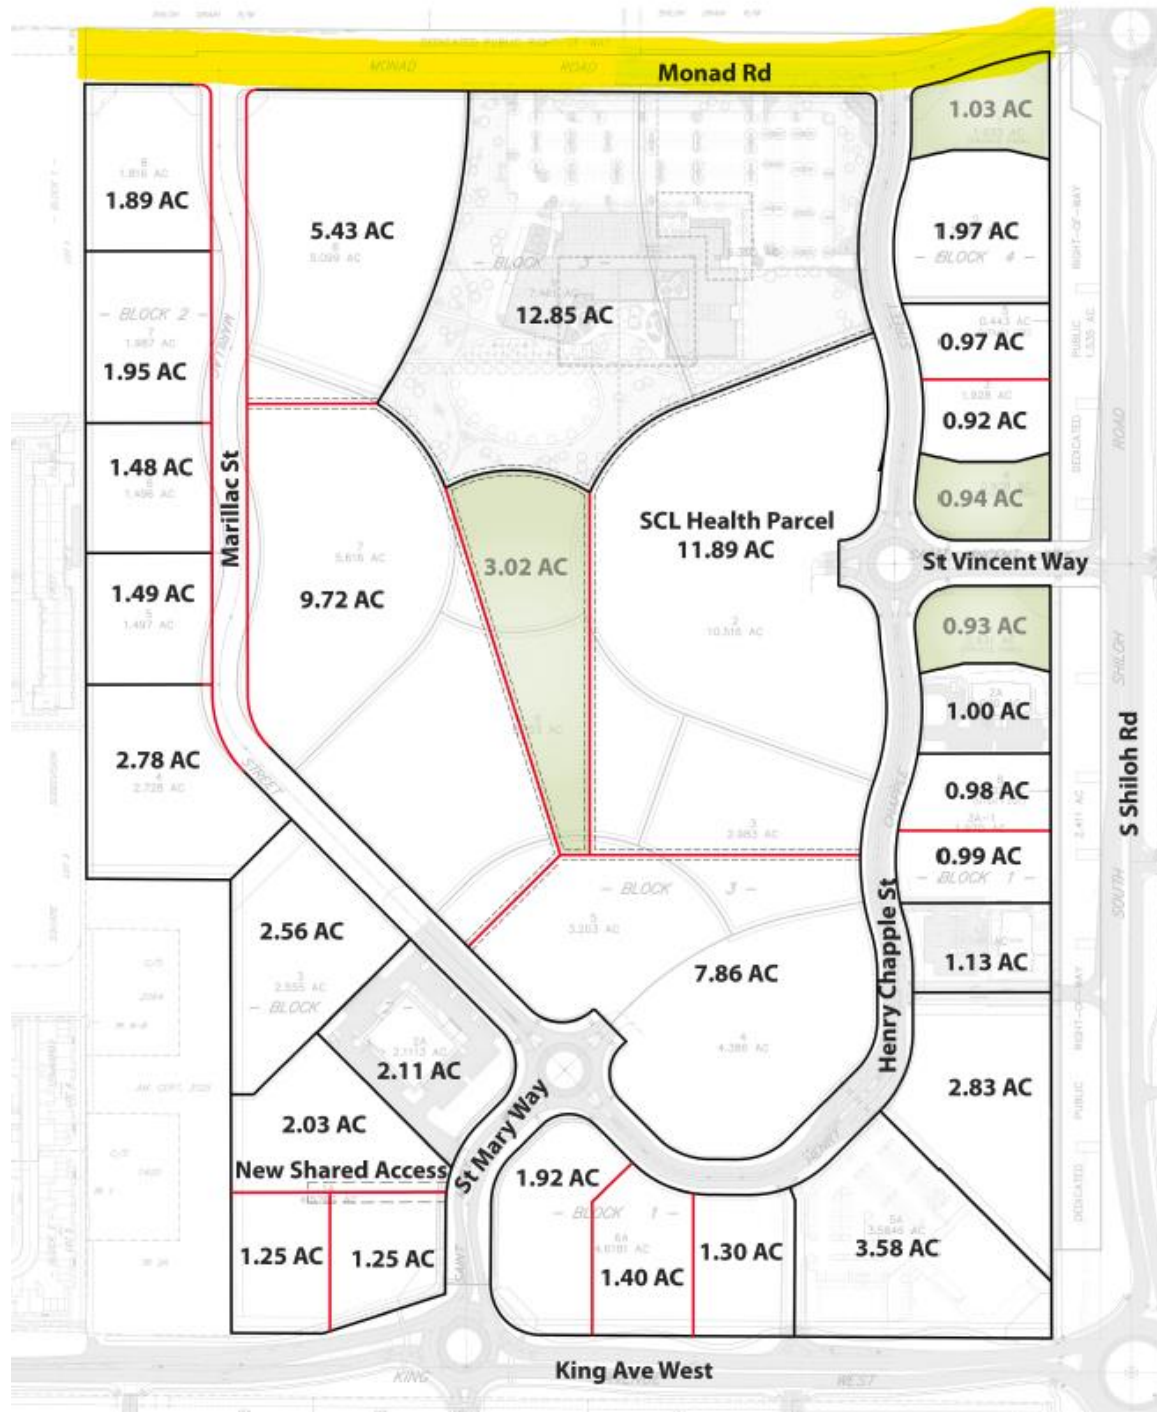

David J. Park, DO, FAAFP, FACOFP
Vice President and Founding Dean
Montana College of Osteopathic Medicine

Image 1