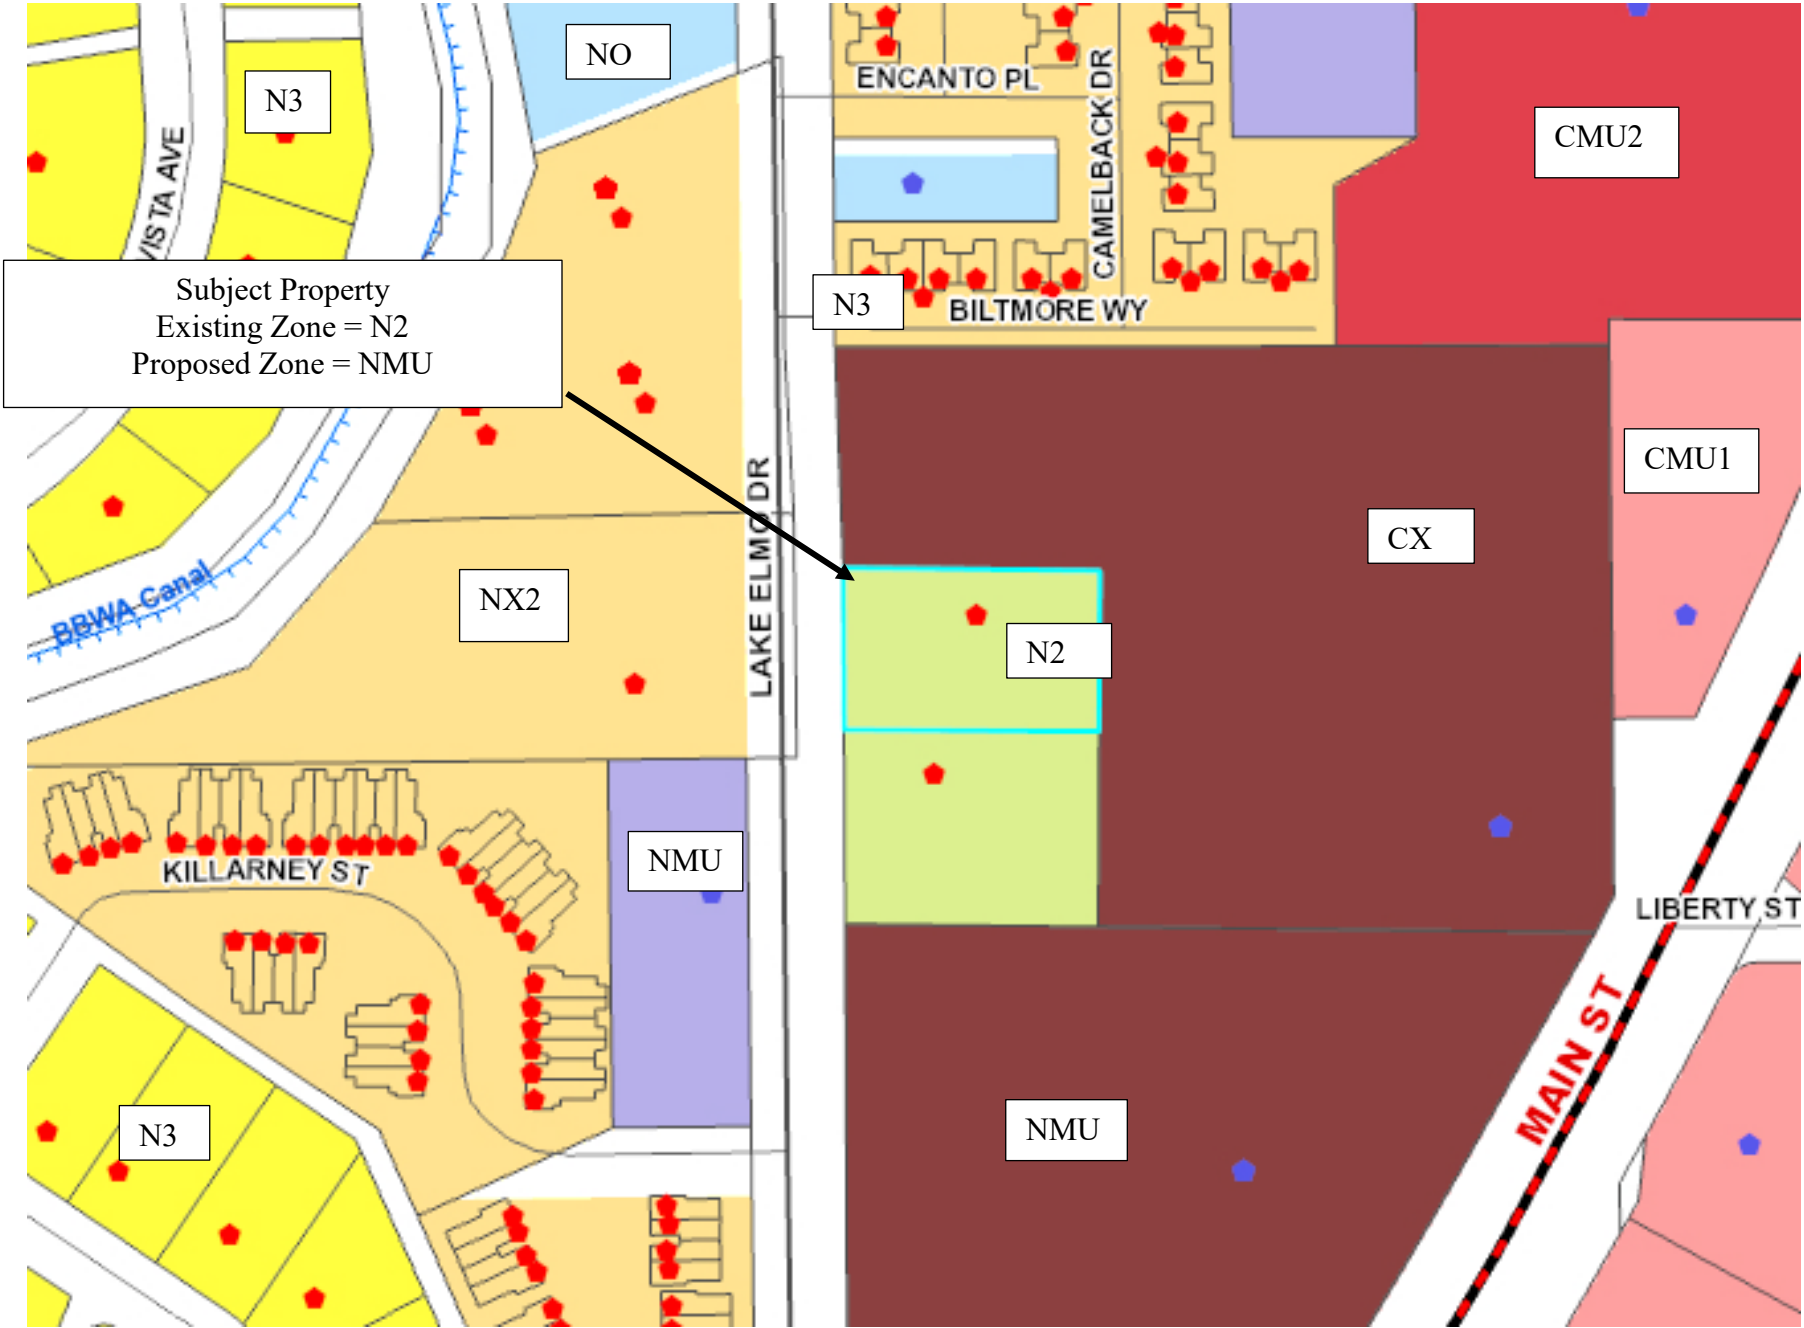

City Zone Change 1013 – 527 Lake Elmo Drive
Zoning Map and Site Photos

Subject Property

Subject Property view east from Lake Elmo Dr

View north on Lake Elmo Dr

View north west across Lake Elmo Dr

View southwest across Lake Elmo Dr

View south on Lake Elmo Dr

View southeast at adjacent residential home at 523 Lake Elmo Dr – shared driveway access