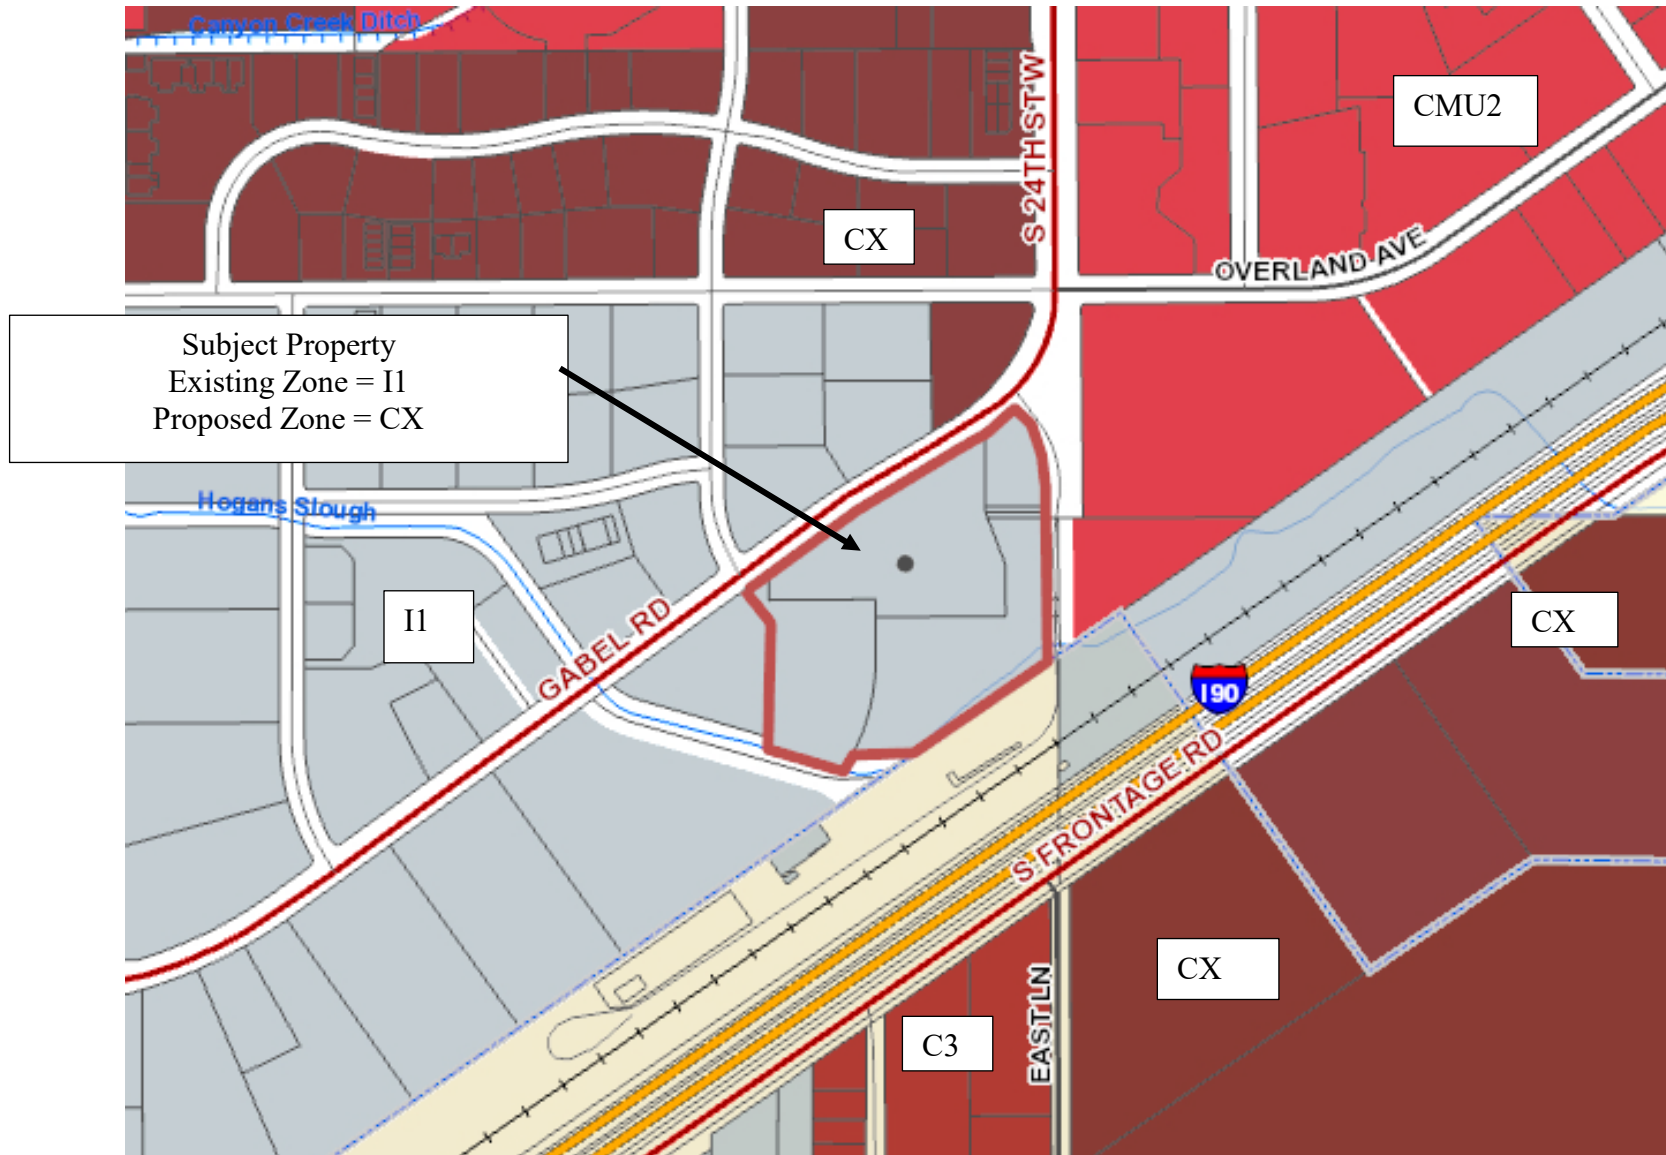

City Zone Change 1016 – 1400 S 24th St W
Zoning Map and Site Photos

Subject Property

View south on S 24th St W

View south and west across subject property

View west along Gabel Road

View north across Gabel Road

View north west across Gabel Road