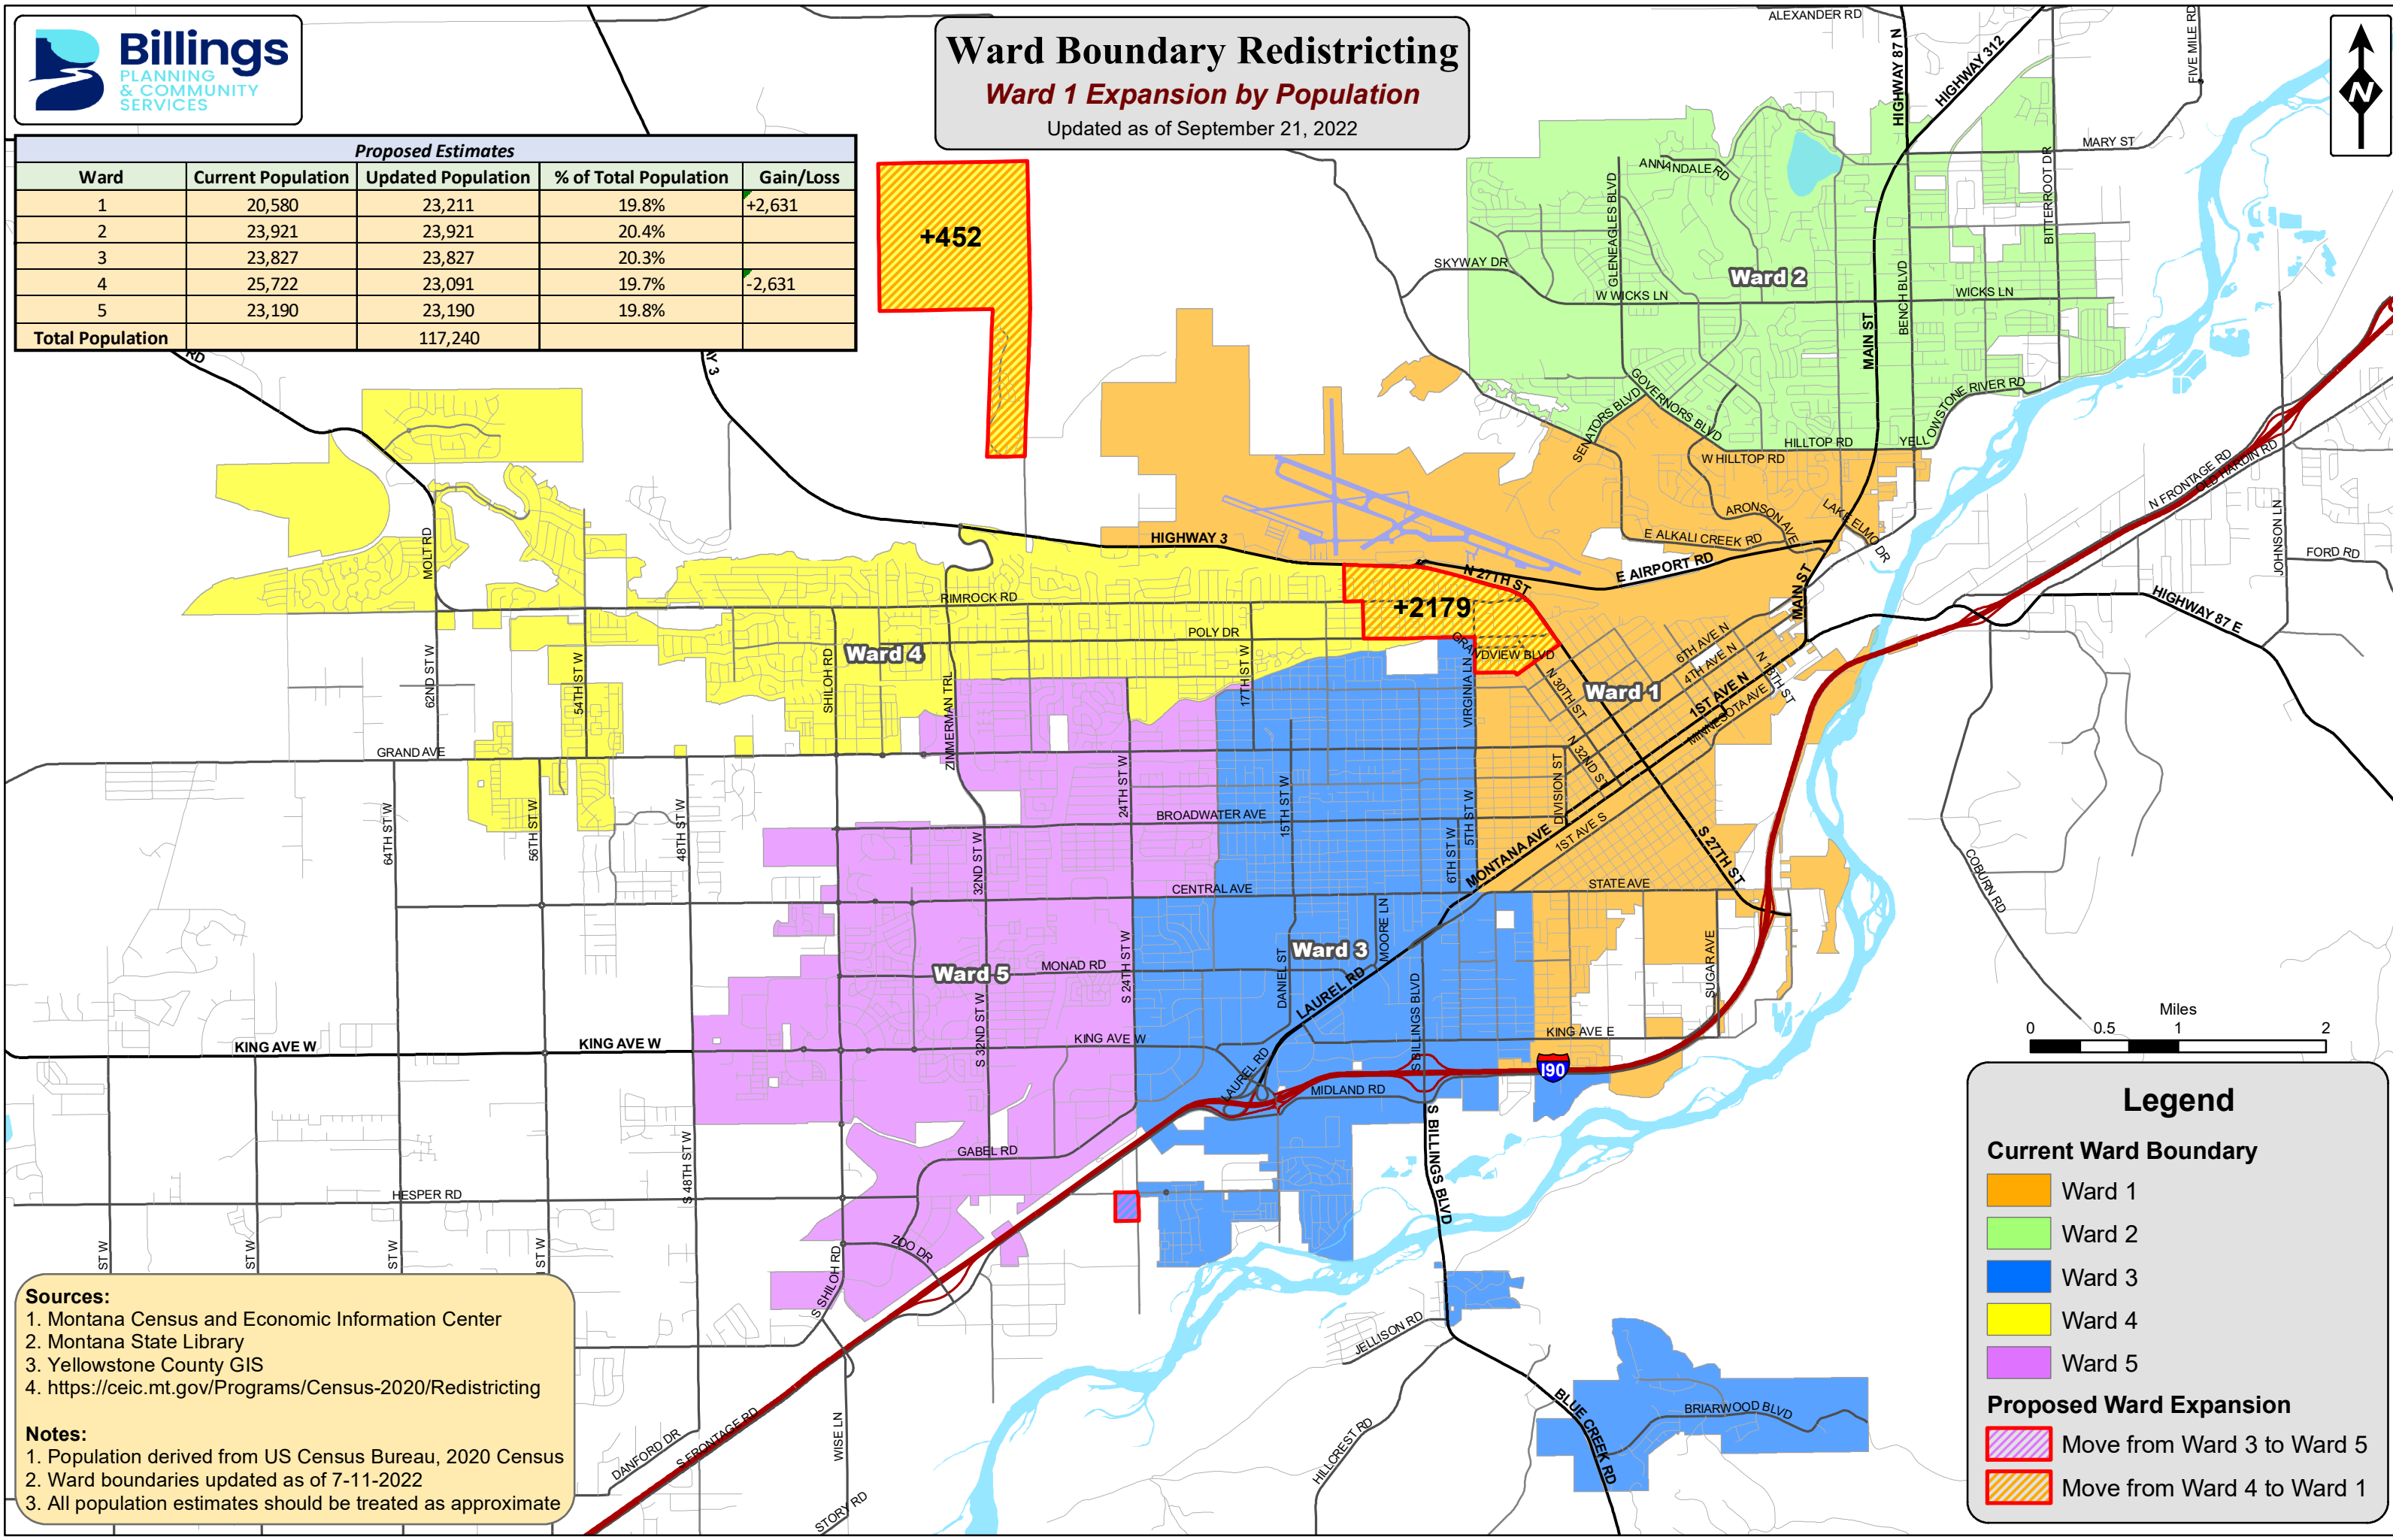

# Ward Boundary Redistricting

## Ward 1 Expansion by Population

Updated as of September 21, 2022

Proposed Estimates				
Ward	Current Population	Updated Population	% of Total Population	Gain/Loss
1	20,580	23,211	19.8%	+2,631
2	23,921	23,921	20.4%	
3	23,827	23,827	20.3%	
4	25,722	23,091	19.7%	-2,631
5	23,190	23,190	19.8%	
<b>Total Population</b>		<b>117,240</b>		

### Legend

**Current Ward Boundary**

- Ward 1 (Orange)
- Ward 2 (Green)
- Ward 3 (Blue)
- Ward 4 (Yellow)
- Ward 5 (Purple)

**Proposed Ward Expansion**

- Move from Ward 3 to Ward 5 (Red hatched)
- Move from Ward 4 to Ward 1 (Orange hatched)