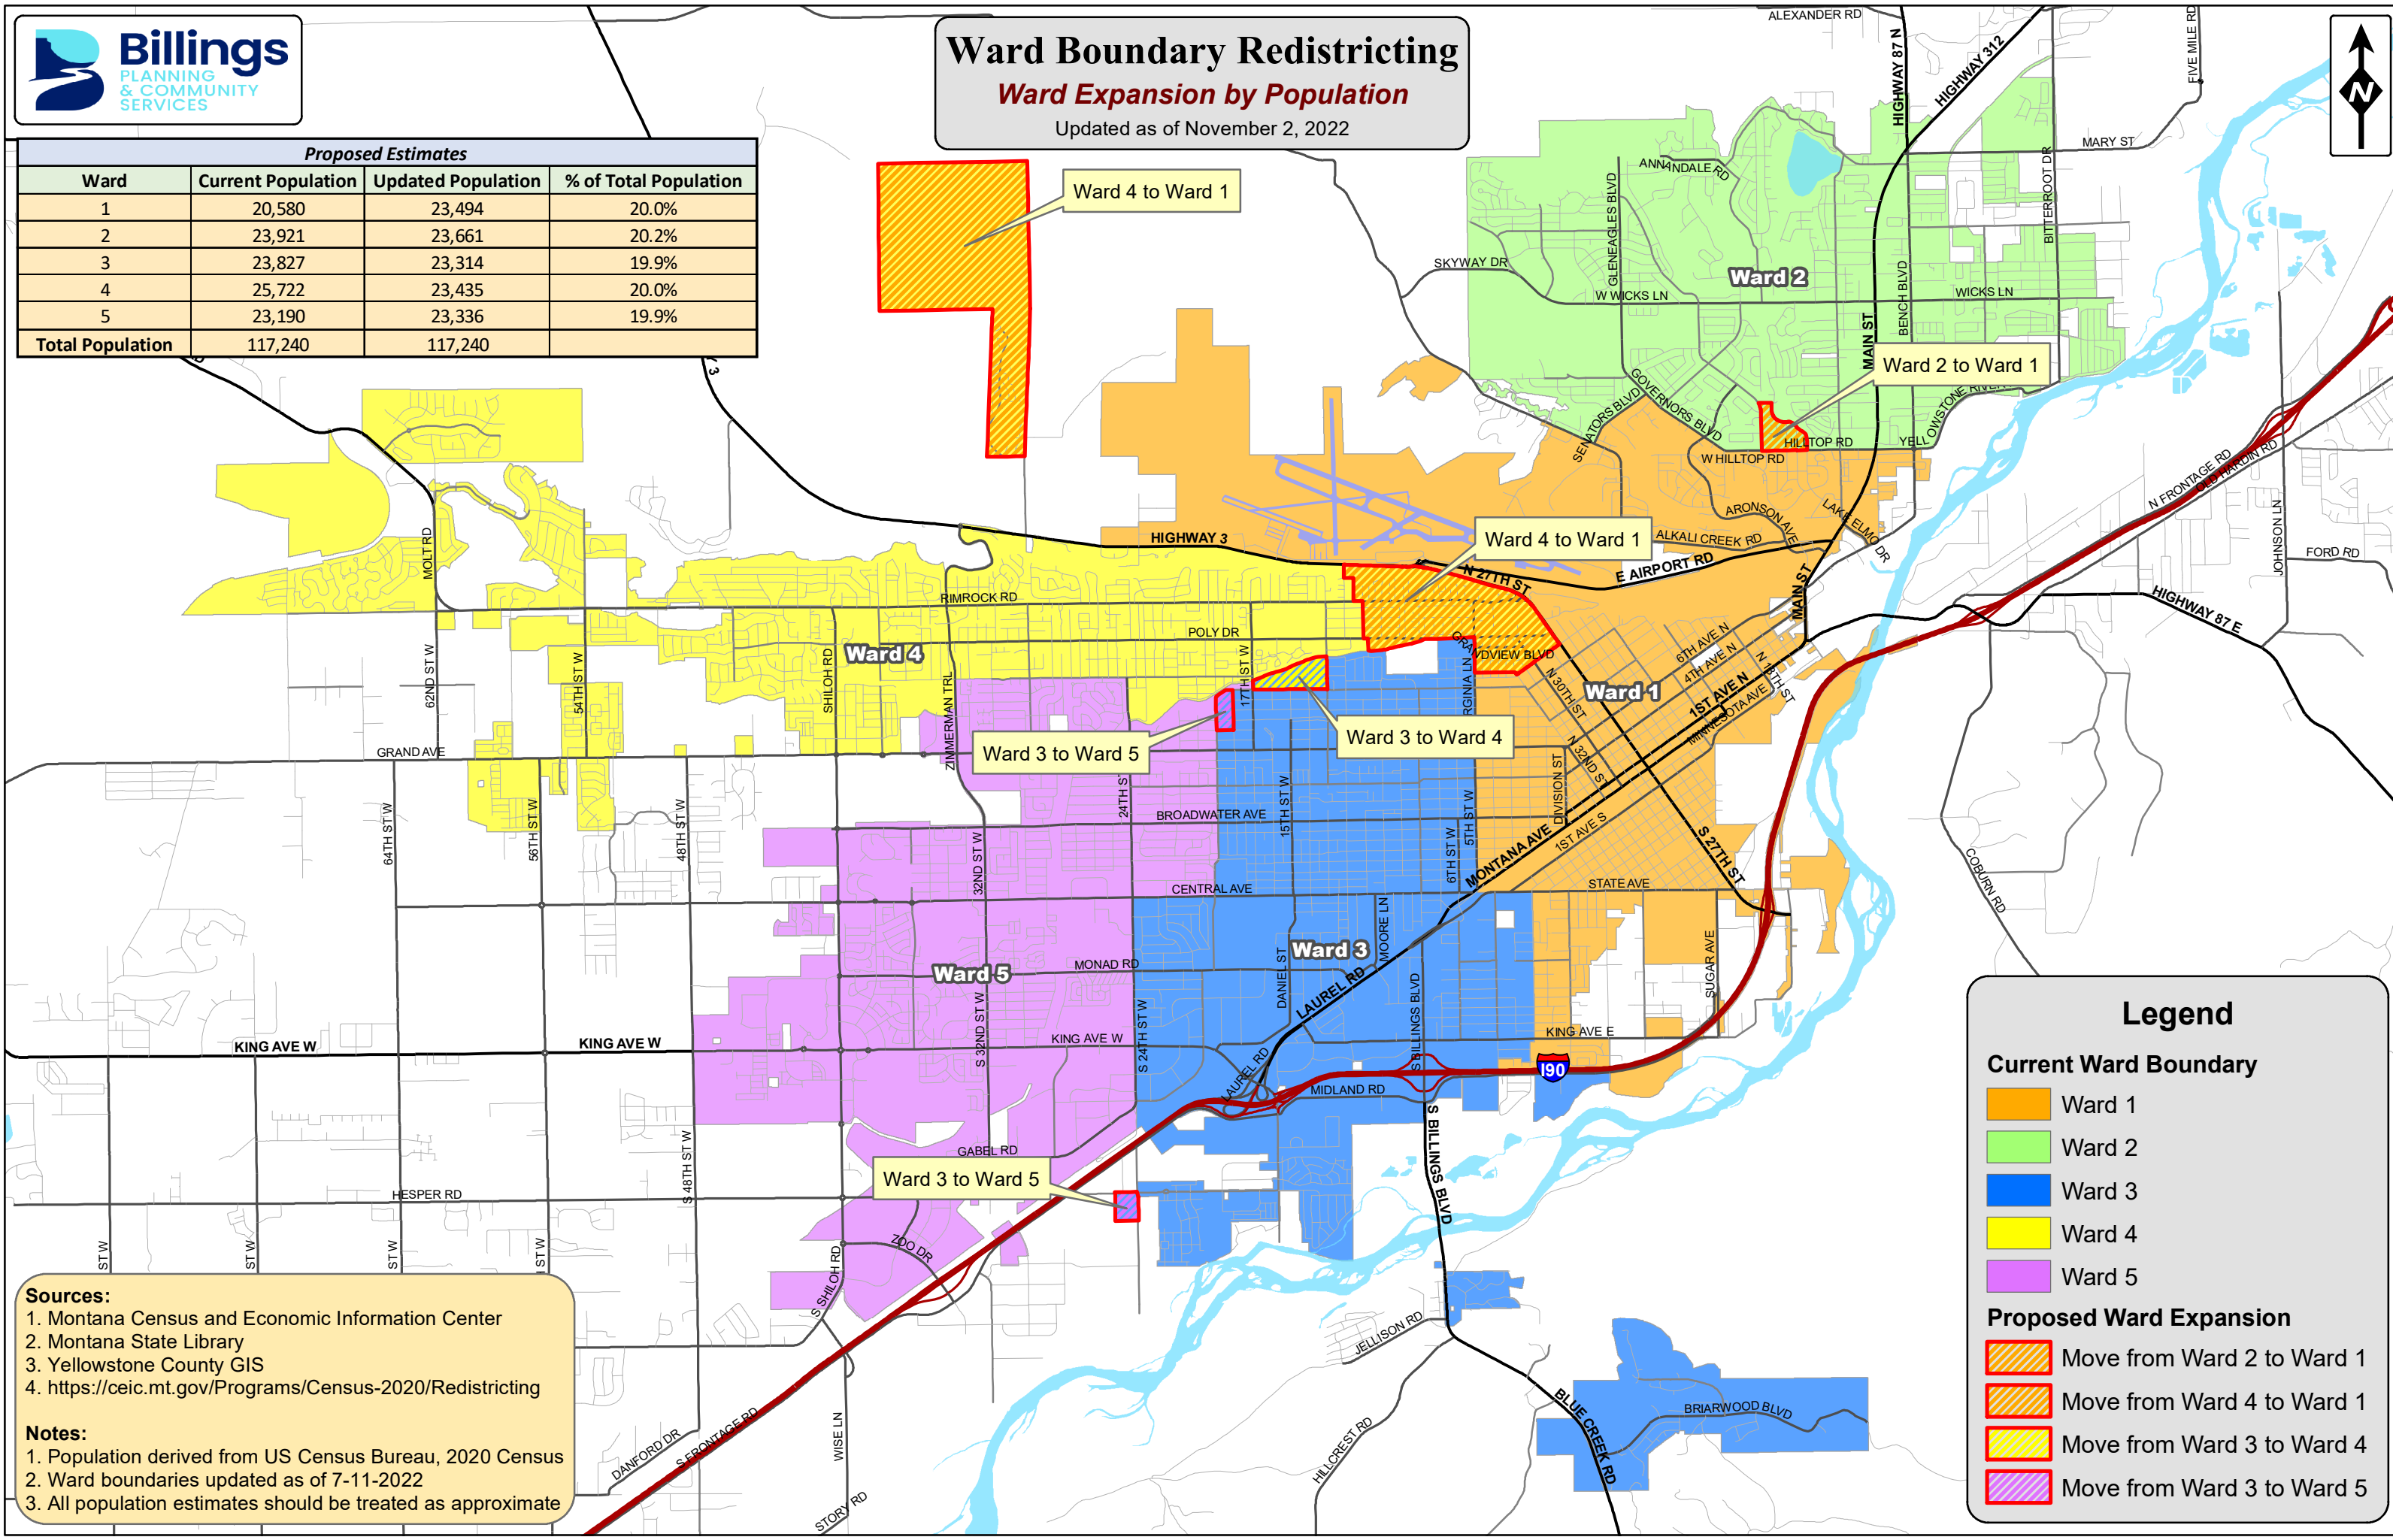

Ward Boundary Redistricting

Ward Expansion by Population

Updated as of November 2, 2022

Proposed Estimates

Ward	Current Population	Updated Population	% of Total Population
1	20,580	23,494	20.0%
2	23,921	23,661	20.2%
3	23,827	23,314	19.9%
4	25,722	23,435	20.0%
5	23,190	23,336	19.9%
Total Population	117,240	117,240	

Legend

Current Ward Boundary

- Ward 1 (Orange)
- Ward 2 (Green)
- Ward 3 (Blue)
- Ward 4 (Yellow)
- Ward 5 (Purple)

Proposed Ward Expansion

- Move from Ward 2 to Ward 1 (Orange hatched)
- Move from Ward 4 to Ward 1 (Yellow hatched)
- Move from Ward 3 to Ward 4 (Yellow hatched)
- Move from Ward 3 to Ward 5 (Purple hatched)