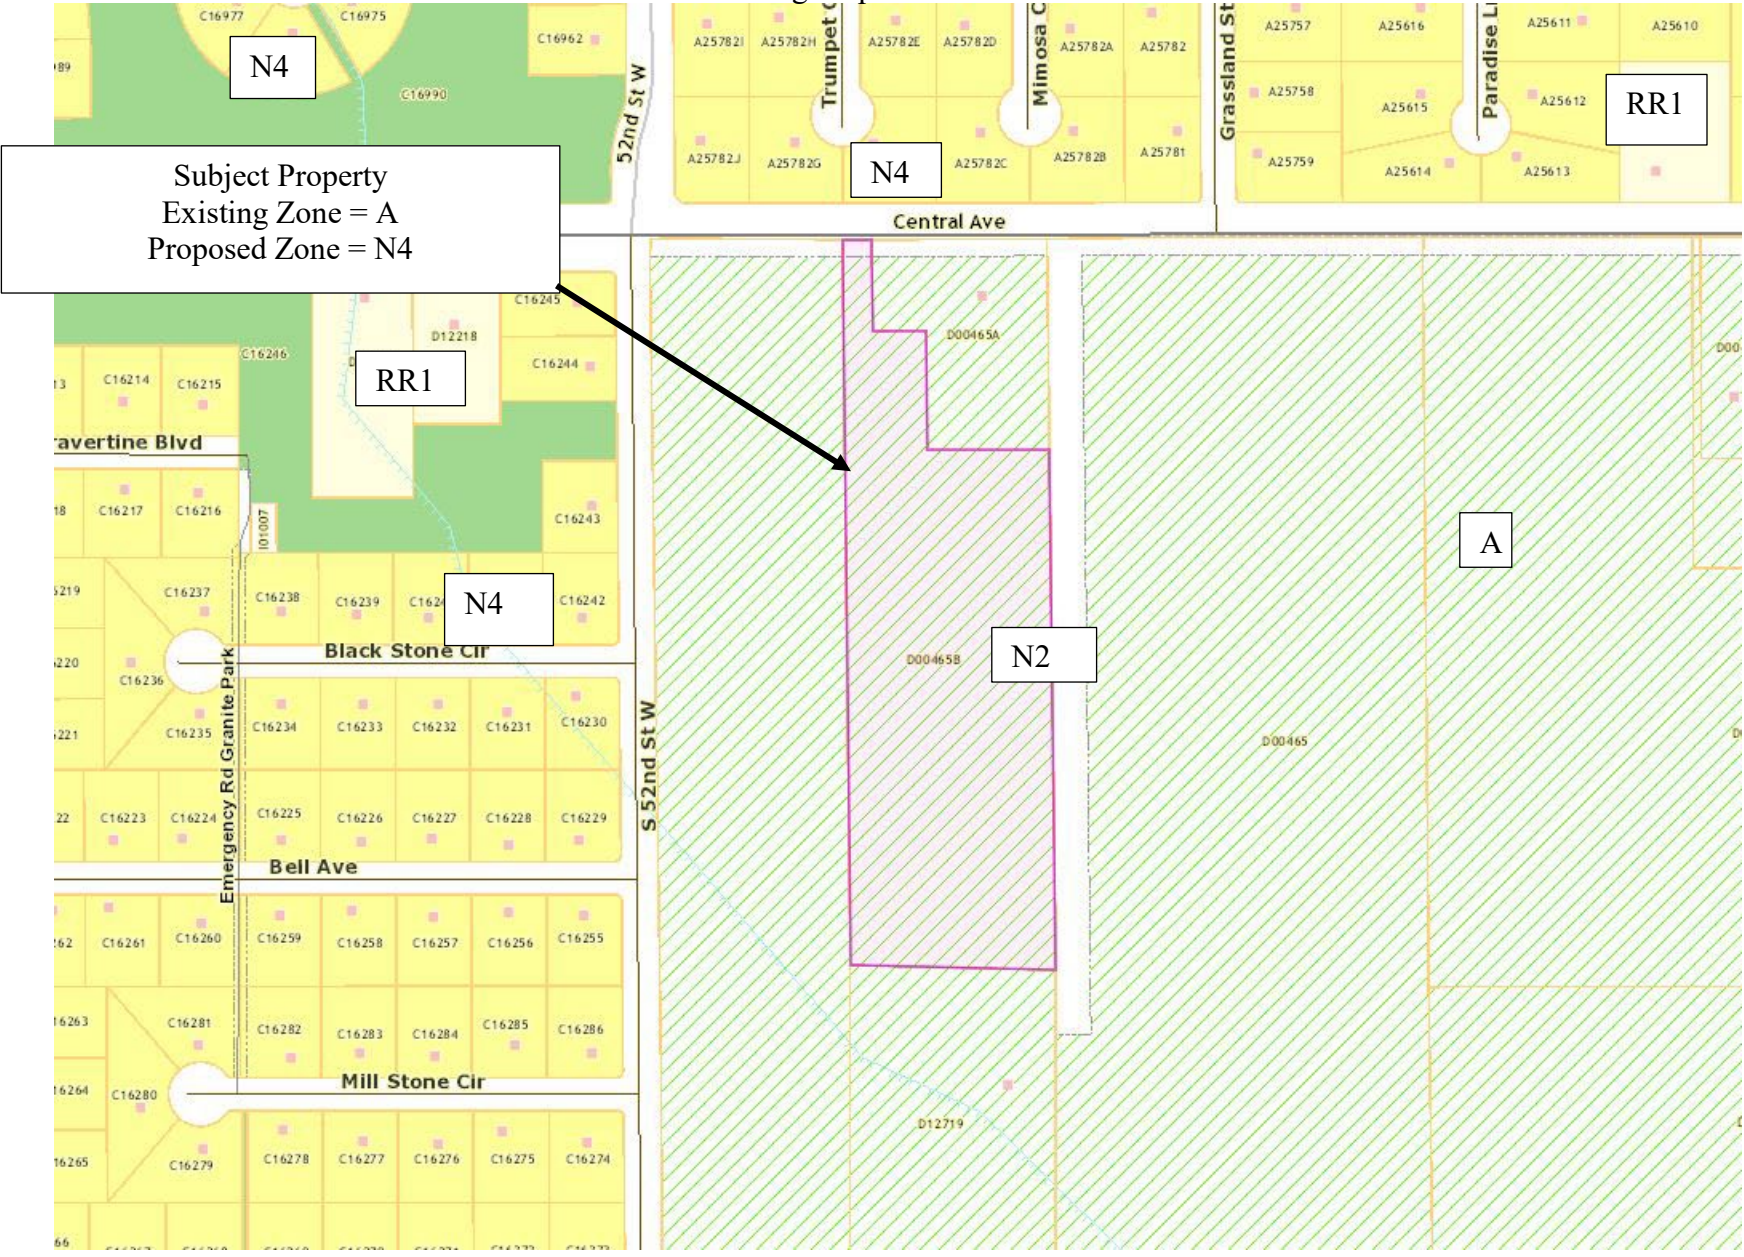

Zone Change 708 – 5110 Central Ave
Zoning Map and Site Photos

Subject Property

Subject Property view south from Central Avenue

View south and west from Central Avenue

View north west across Lake Elmo Dr

Residence east of subject property

View west along Central Avenue

Wells Garden Estates Subdivision

View north west across Central Avenue

View north across Central Avenue

View north and east across Central Avenue

View west on Central Avenue