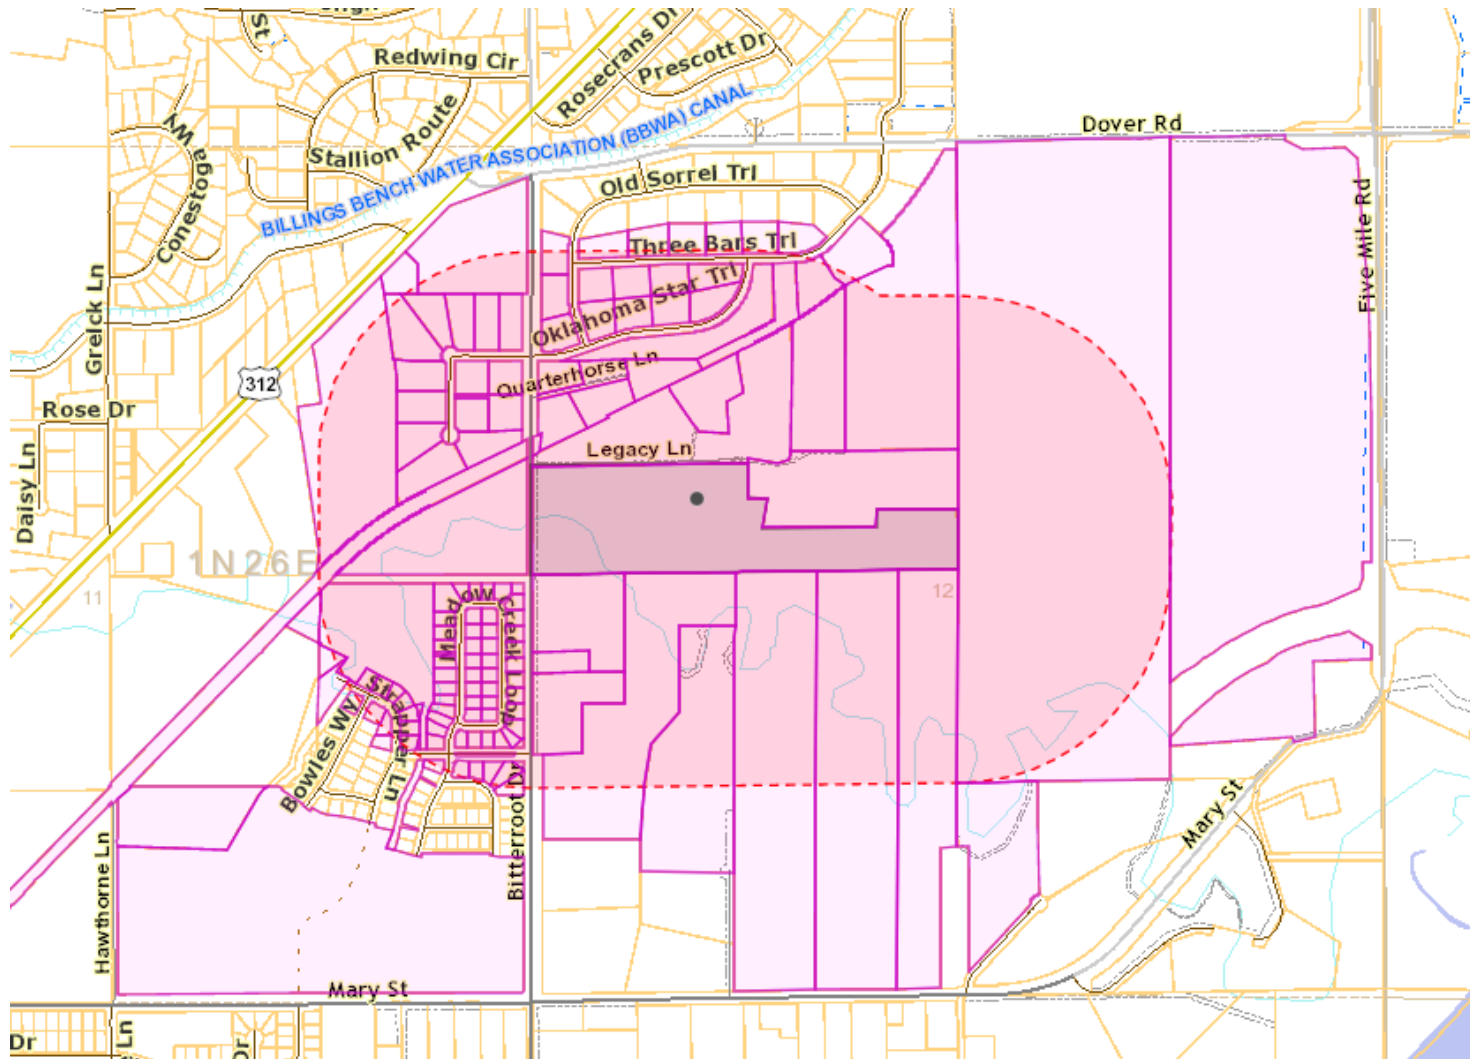

Zone Change 711 – 2847 Bitterroot Drive
Zoning Map and Site Photos

Subject Property

1/4-mile notification area for PD zone change within 600 feet of city limits

Subject Property view from entrance on Bitterroot Drive

View north on Bitterroot Drive to Legacy Lane

View north and west across Bitterroot Drive

View west across Bitterroot Drive

View south on Bitterroot Drive

View south and east on Bitterroot Dr