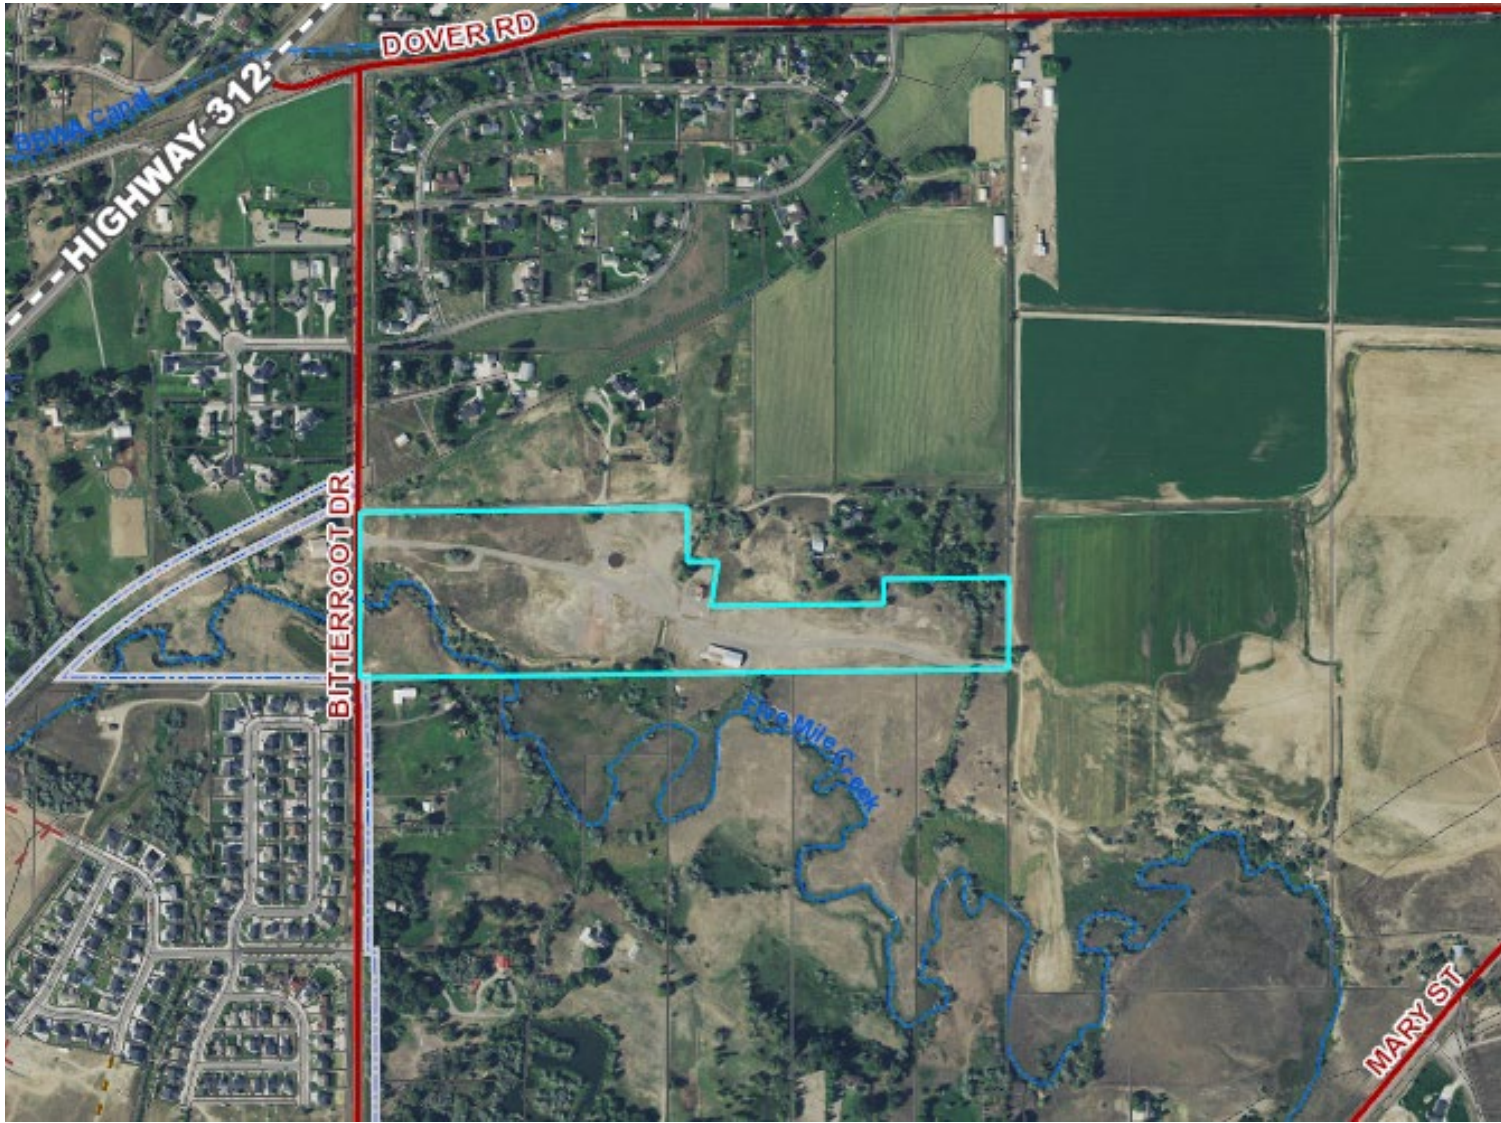

Zone Change 711 – 2847 Bitterroot Drive
Zoning Map and Site Photos

Subject Property

1/4-mile notification area for PD zone change within 600 feet of city limits

Subject Property view from entrance on Bitterroot Drive

View north on Bitterroot Drive to Legacy Lane

View north and west across Bitterroot Drive

View west across Bitterroot Drive

View south on Bitterroot Drive

View south and east on Bitterroot Dr