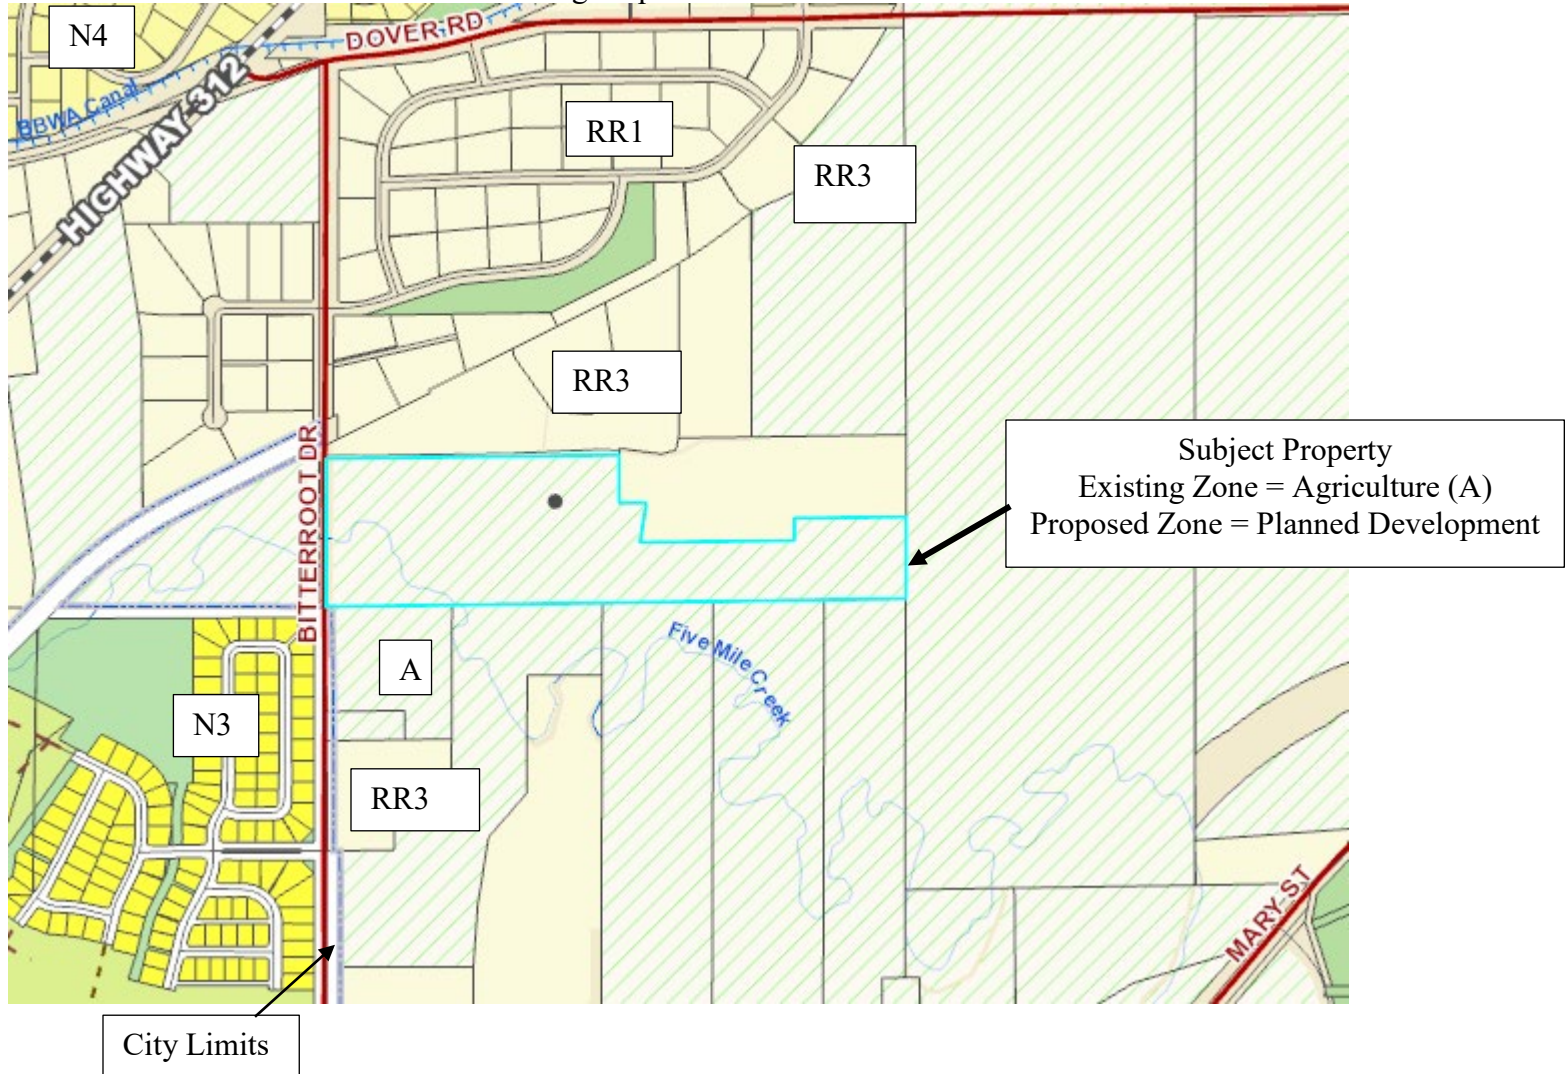

Zone Change 711 – 2847 Bitterroot Drive
Zoning Map and Site Photos

Subject Property

1/4-mile notification area for PD zone change within 600 feet of city limits

Subject Property view from entrance on Bitterroot Drive

View north on Bitterroot Drive to Legacy Lane

View north and west across Bitterroot Drive

View west across Bitterroot Drive

View south on Bitterroot Drive

View south and east on Bitterroot Dr