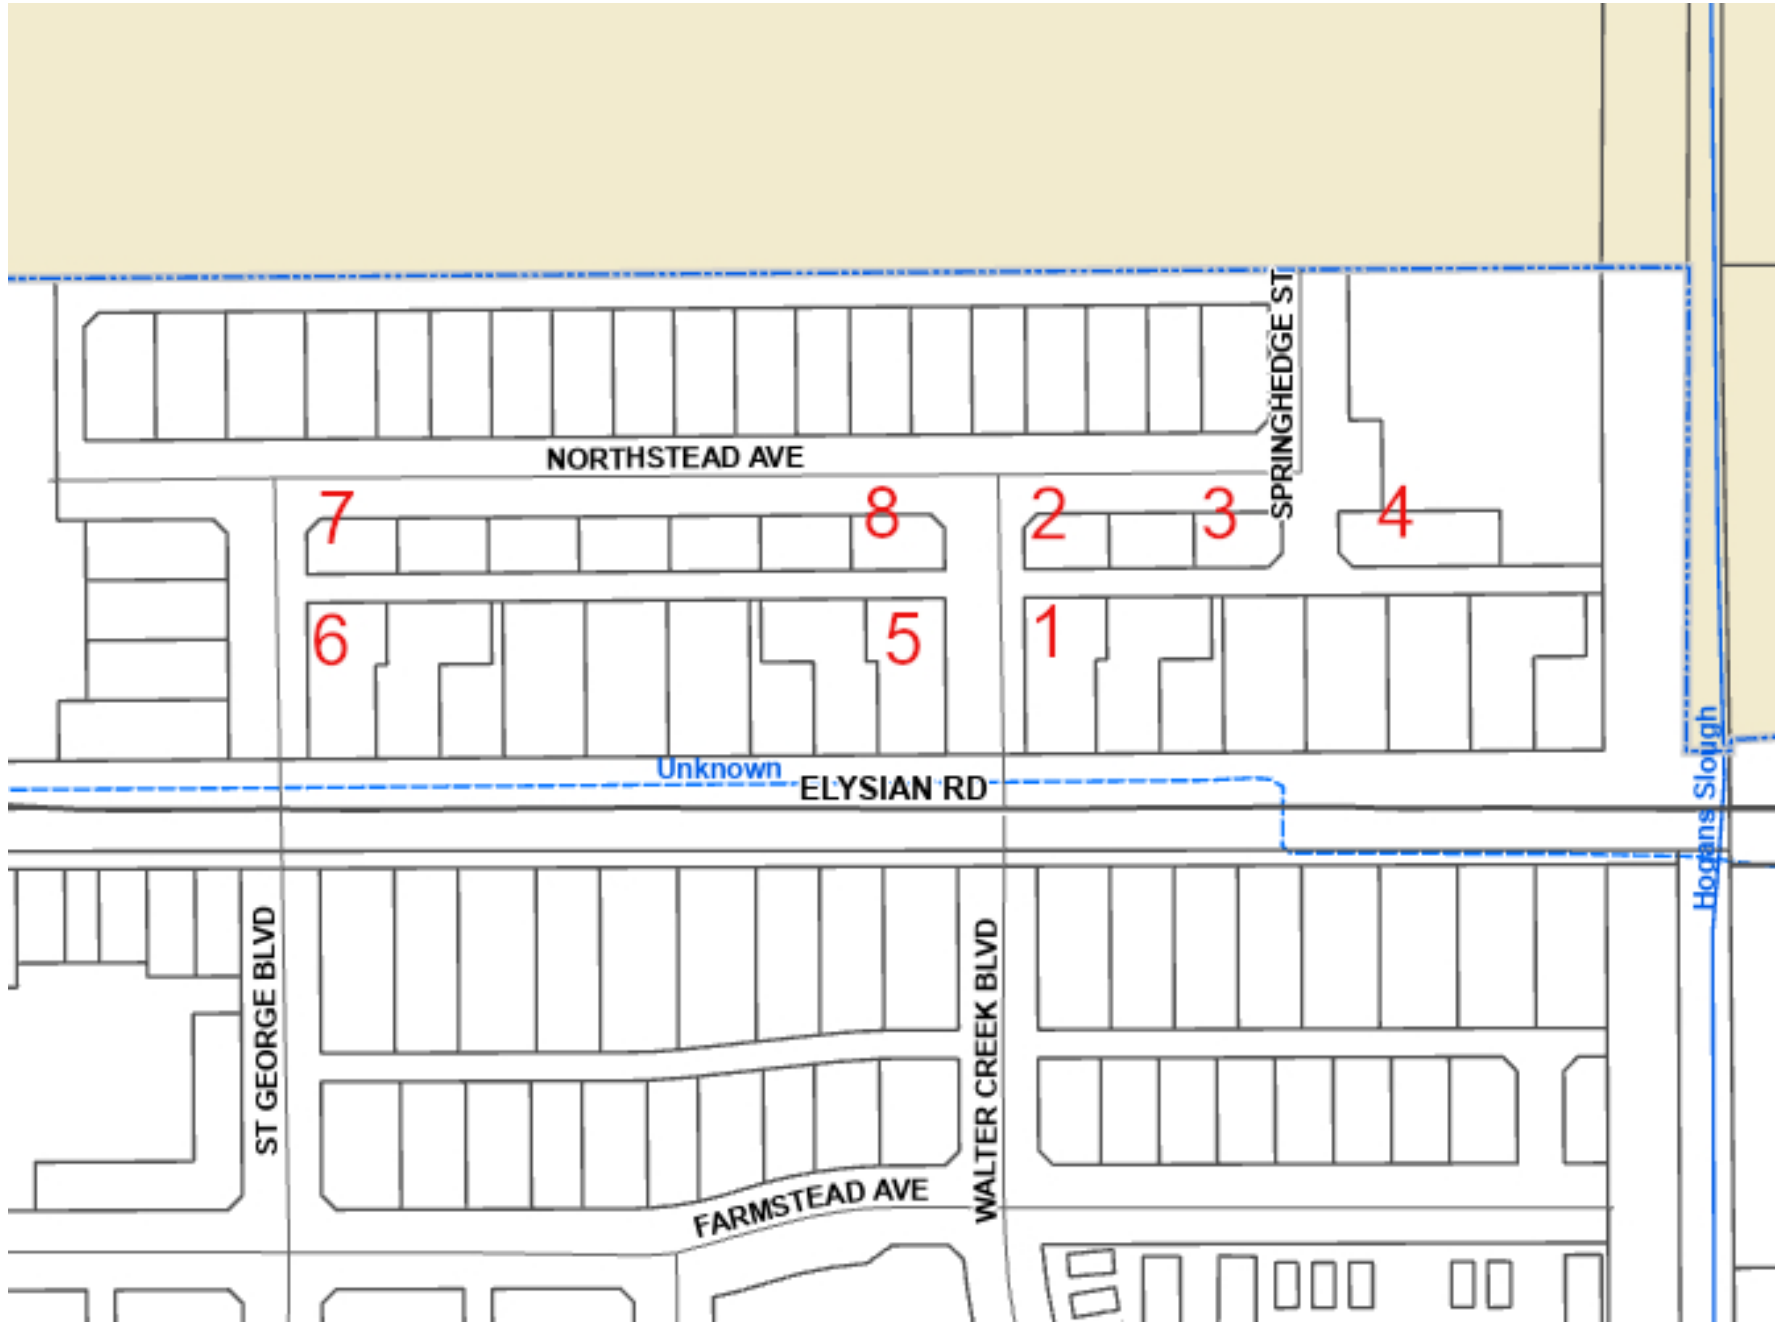

City Variance 1358 – 8 lots in Annafeld North Subdivision

Zoning Map and Site Photos

NORTHSTEAD AVE

Unknown

ELYSIAN RD

ANNAFELD PKWY W

ANNAFELD PKWY E

FARMSTEAD AVE

ANNAFELD

ST. GEORGE BLVD

ANNAS GARDEN LN

WALTER CREEK BLVD

Regans Slough

Request No. 7
Lot 10, Block 2
1585 St George Blvd

1585 St George Blvd – view east on Northstead Ave

Request No. 6
Lot 9, Block 2
6153 Elysian – Unit 201

6153 Elysian Rd – Unit 201

View west of 1585 St George Blvd

Northstead and Springhedge

Northstead and Walter Creek

Northstead Ave – view north

Northstead Ave – view northeast

View east from intersection of Northstead and Springhedge

View south and east from Northstead