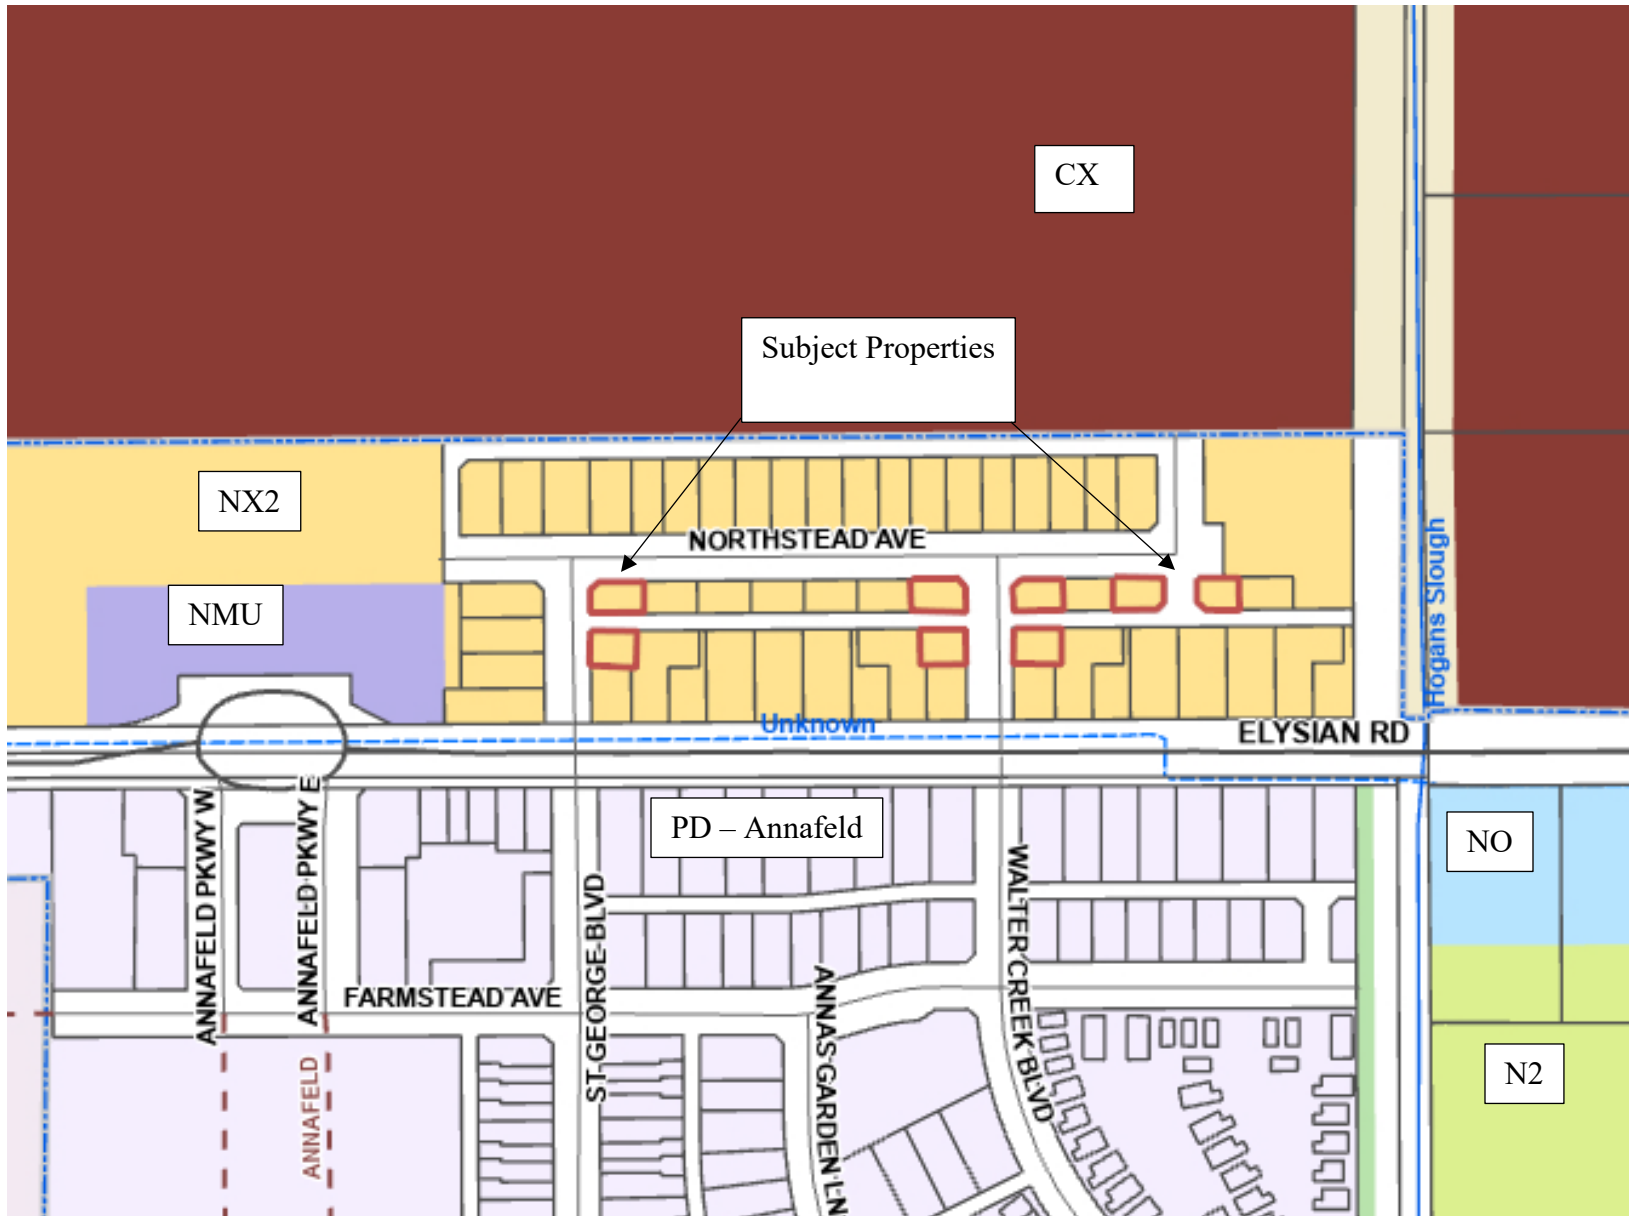

City Variance 1358 – 8 lots in Annafeld North Subdivision

Zoning Map and Site Photos

NORTHSTEAD AVE

Unknown

ELYSIAN RD

ANNAFELD PKWY W

ANNAFELD PKWY E

FARMSTEAD AVE

ANNAFELD

ST. GEORGE BLVD

ANNAS GARDEN LN

WALTER CREEK BLVD

Regans Slough

Request No. 7
Lot 10, Block 2
1585 St George Blvd

1585 St George Blvd – view east on Northstead Ave

Request No. 6
Lot 9, Block 2
6153 Elysian – Unit 201

6153 Elysian Rd – Unit 201

View west of 1585 St George Blvd

Northstead and Springhedge

Northstead and Walter Creek

Northstead Ave – view north

Northstead Ave – view northeast

View east from intersection of Northstead and Springhedge

View south and east from Northstead