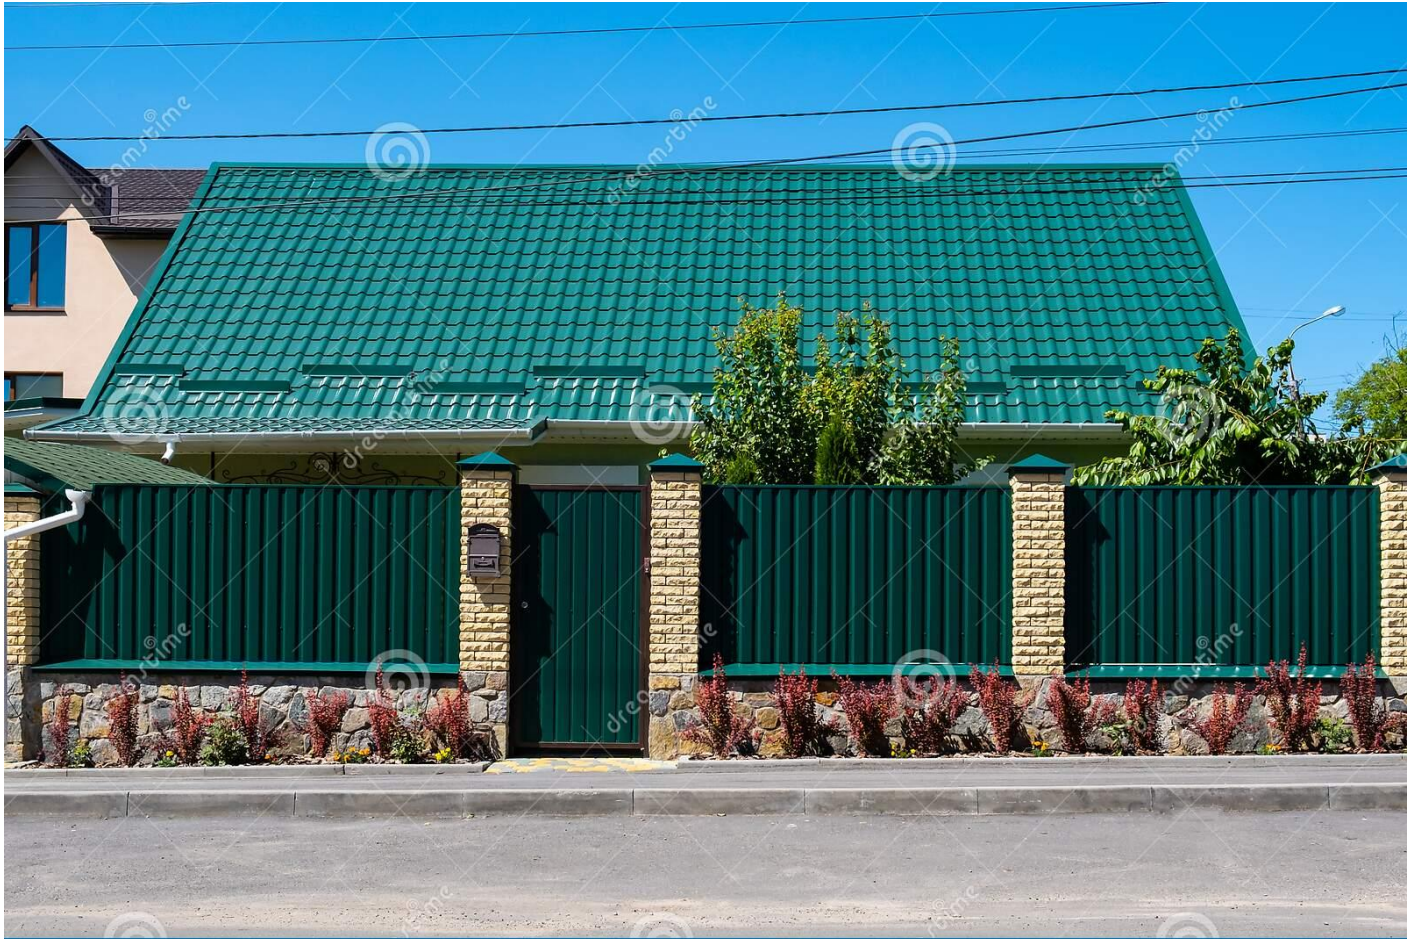

snkcustomfence.com

[S & K Custom Fencing - Great Falls, MT](#)

[Visit](#)

Images may be subject to

 dreamstime.com

ID 217067803 © Botle197046

< Back

Montana