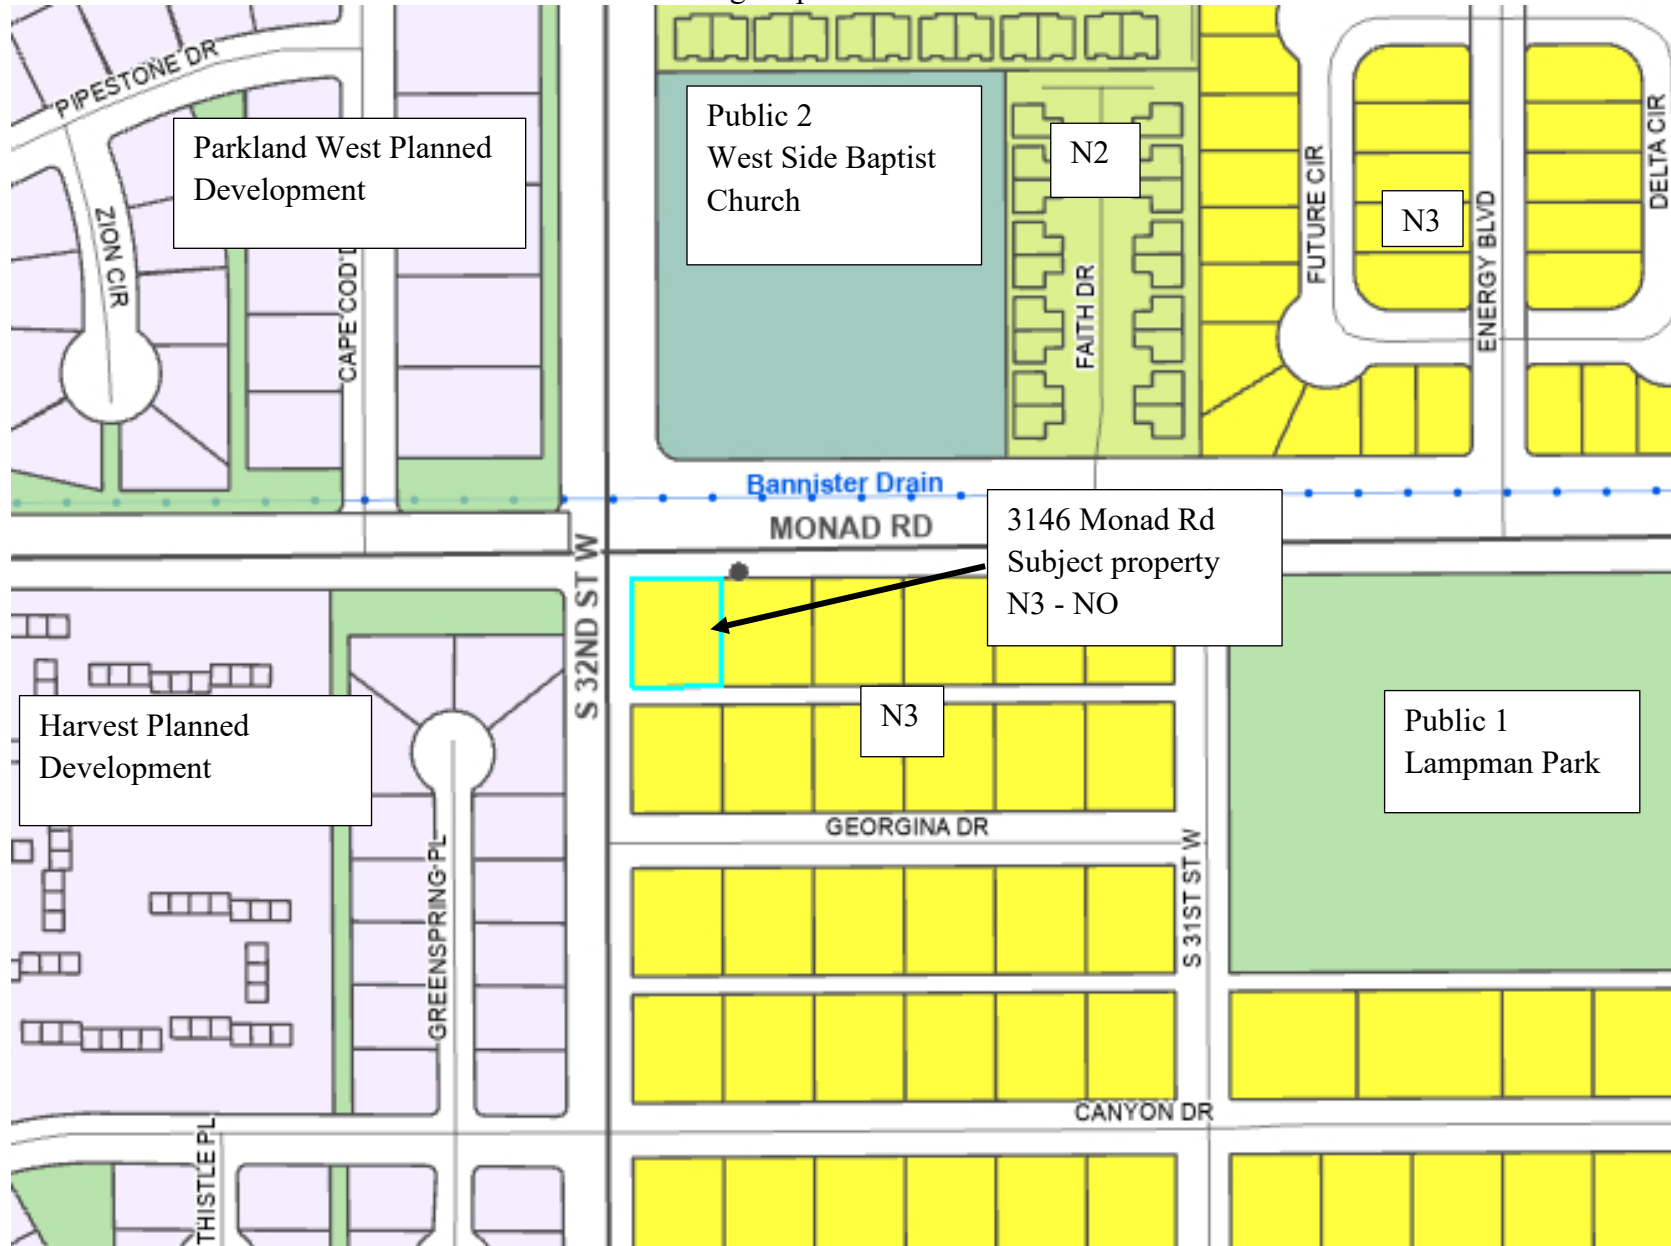

City Zone Change 1037 – 3146 Monad Rd
Zoning Map and Site Photos

Subject Property

Subject Property

Subject Property view south from Monad Rd

View south east to adjacent residence at 3138 Monad Rd

View north across Monad Rd to West Side Baptist Church

View north west across intersection of 32nd St W and Monad Rd

View west along Monad Rd across 32nd St W

Aerial Map