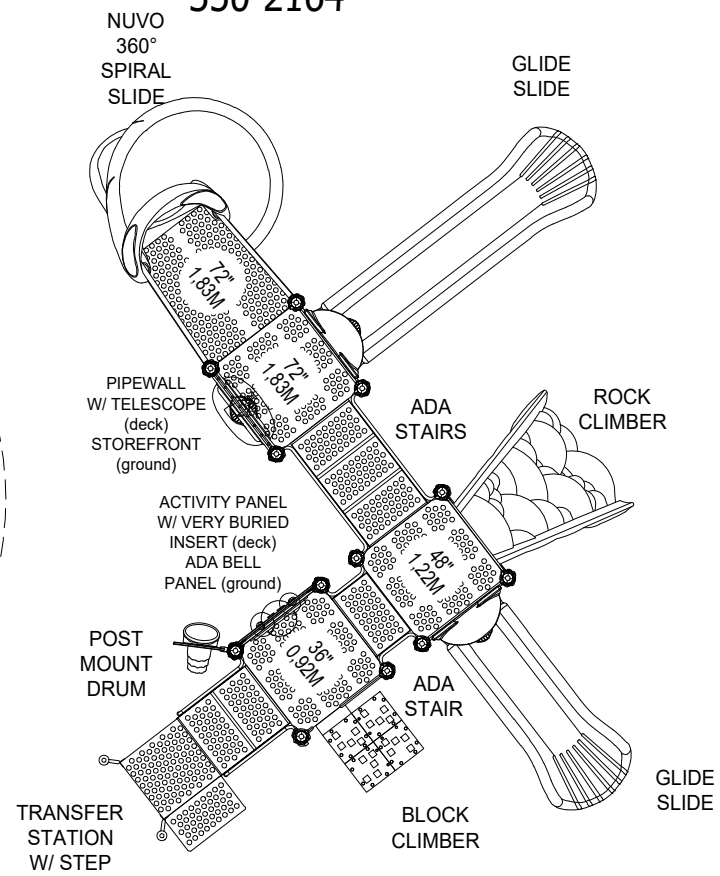

Unity Large Canopy
 ZZXX0187 • AGES: 5-12

- Inspired by traditional monkey bars
- Designed so children gain a sense of achievement every time they play on it—traditional overhead measured success on crossing entire length
- Climbing cleats help everyone get started
- Non-linear canopy provides options for many different paths

HIGHLAND PARK
 PLAYGROUND 5-12 AREA
 OPTION A - REV 1

Northwest Playground Equipment, Inc. PLAYWORLD

HIGHLAND PARK PLAYGROUND

5-12 AREA - OPTION A

CONCERTO
VIBES

UNITY ROCKR

PREDESIGN STRUCTURE:
350-2164

HIGHLAND PARK PLAYGROUND

2-5 AREA - OPTION A