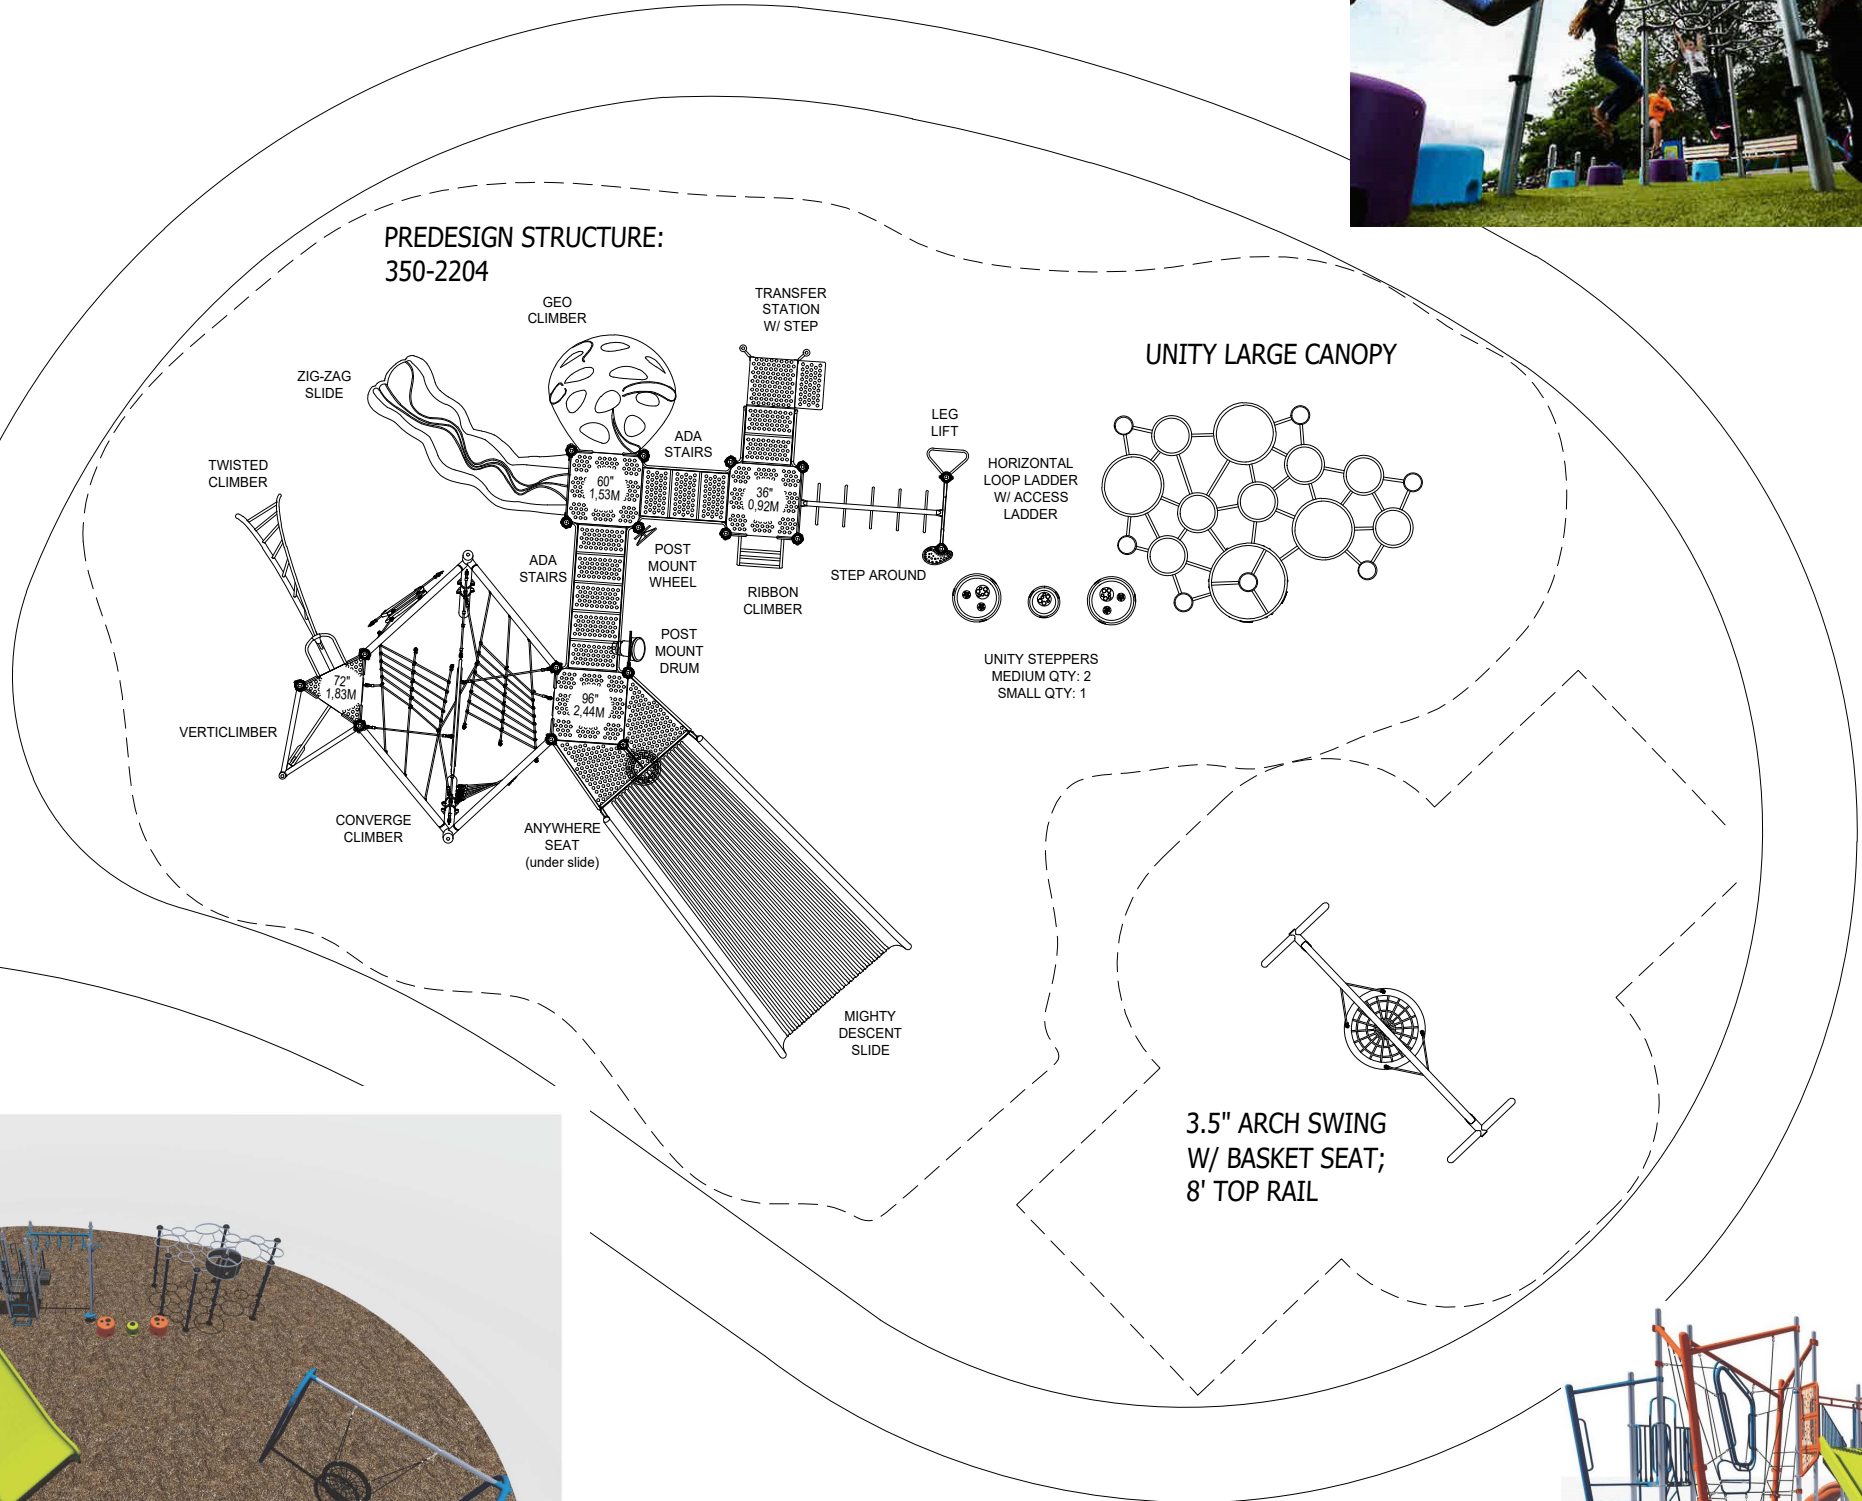

Unity Large Canopy
 ZZXX0187 • AGES: 5-12

- Inspired by traditional monkey bars
- Designed so children gain a sense of achievement every time they play on it—traditional overhead measured success on crossing entire length
- Climbing cleats help everyone get started
- Non-linear canopy provides options for many different paths

HIGHLAND PARK
 PLAYGROUND 5-12 AREA
 OPTION A - REV 1

Northwest Playground Equipment, Inc. PLAYWORLD

HIGHLAND PARK PLAYGROUND

5-12 AREA - OPTION A

CONCERTO
VIBES

UNITY ROCKR

PREDESIGN STRUCTURE:
350-2164

HIGHLAND PARK PLAYGROUND

2-5 AREA - OPTION A