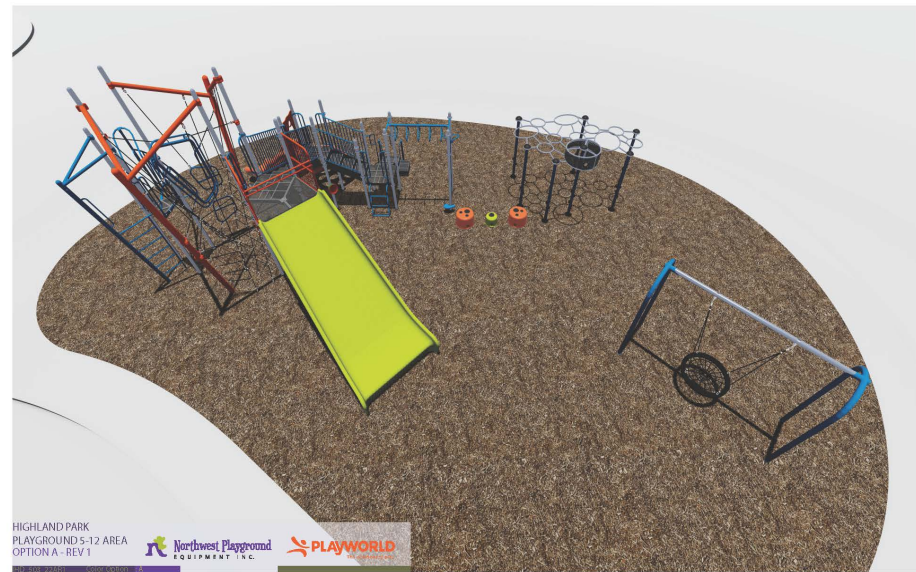

Unity Large Canopy
 ZZXX0187 • AGES: 5-12

- Inspired by traditional monkey bars
- Designed so children gain a sense of achievement every time they play on it—traditional overhead measured success on crossing entire length
- Climbing cleats help everyone get started
- Non-linear canopy provides options for many different paths

HIGHLAND PARK
 PLAYGROUND 5-12 AREA
 OPTION A - REV 1

Northwest Playground Equipment, Inc. PLAYWORLD

HIGHLAND PARK PLAYGROUND

5-12 AREA - OPTION A

CONCERTO
VIBES

UNITY ROCKR

PREDESIGN STRUCTURE:
350-2164

HIGHLAND PARK PLAYGROUND

2-5 AREA - OPTION A