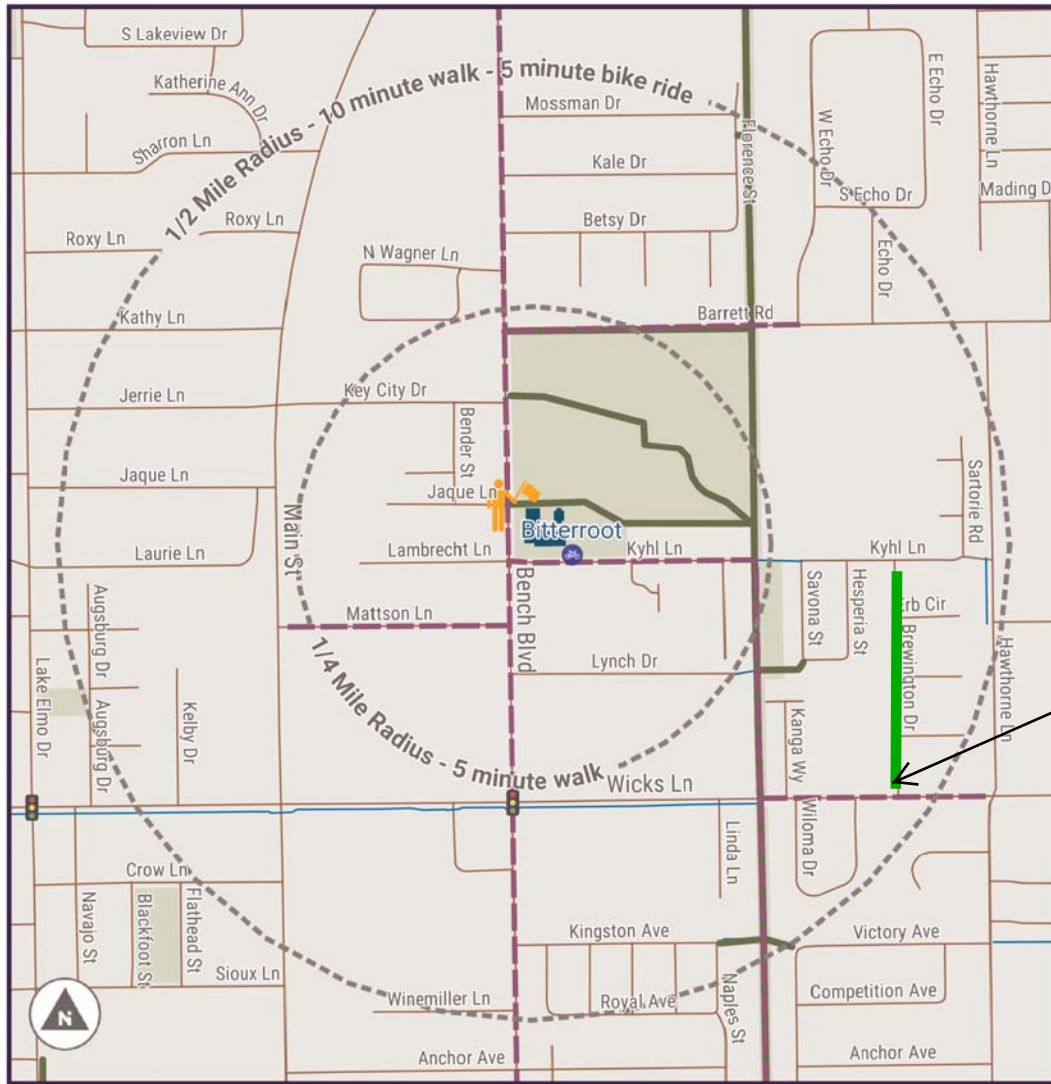

BITTERROOT ELEMENTARY SCHOOL

SUGGESTED WALKING ROUTES TO SCHOOL

LEGEND

-  Suggested Walking Route
-  Crossing Guard
-  Traffic Signal
-  Bike Rack
-  Shared Use Path

Brewington Drive

This map is intended for informational purposes only. The City of Billings or Billings Public Schools cannot and does not guarantee the safety of these routes, and assumes no responsibility or liability. We encourage families and students to use this map to explore options for going to and from school, but each family is responsible for choosing the most appropriate option based upon their knowledge of route conditions and the specific needs and/or experience level of their student.