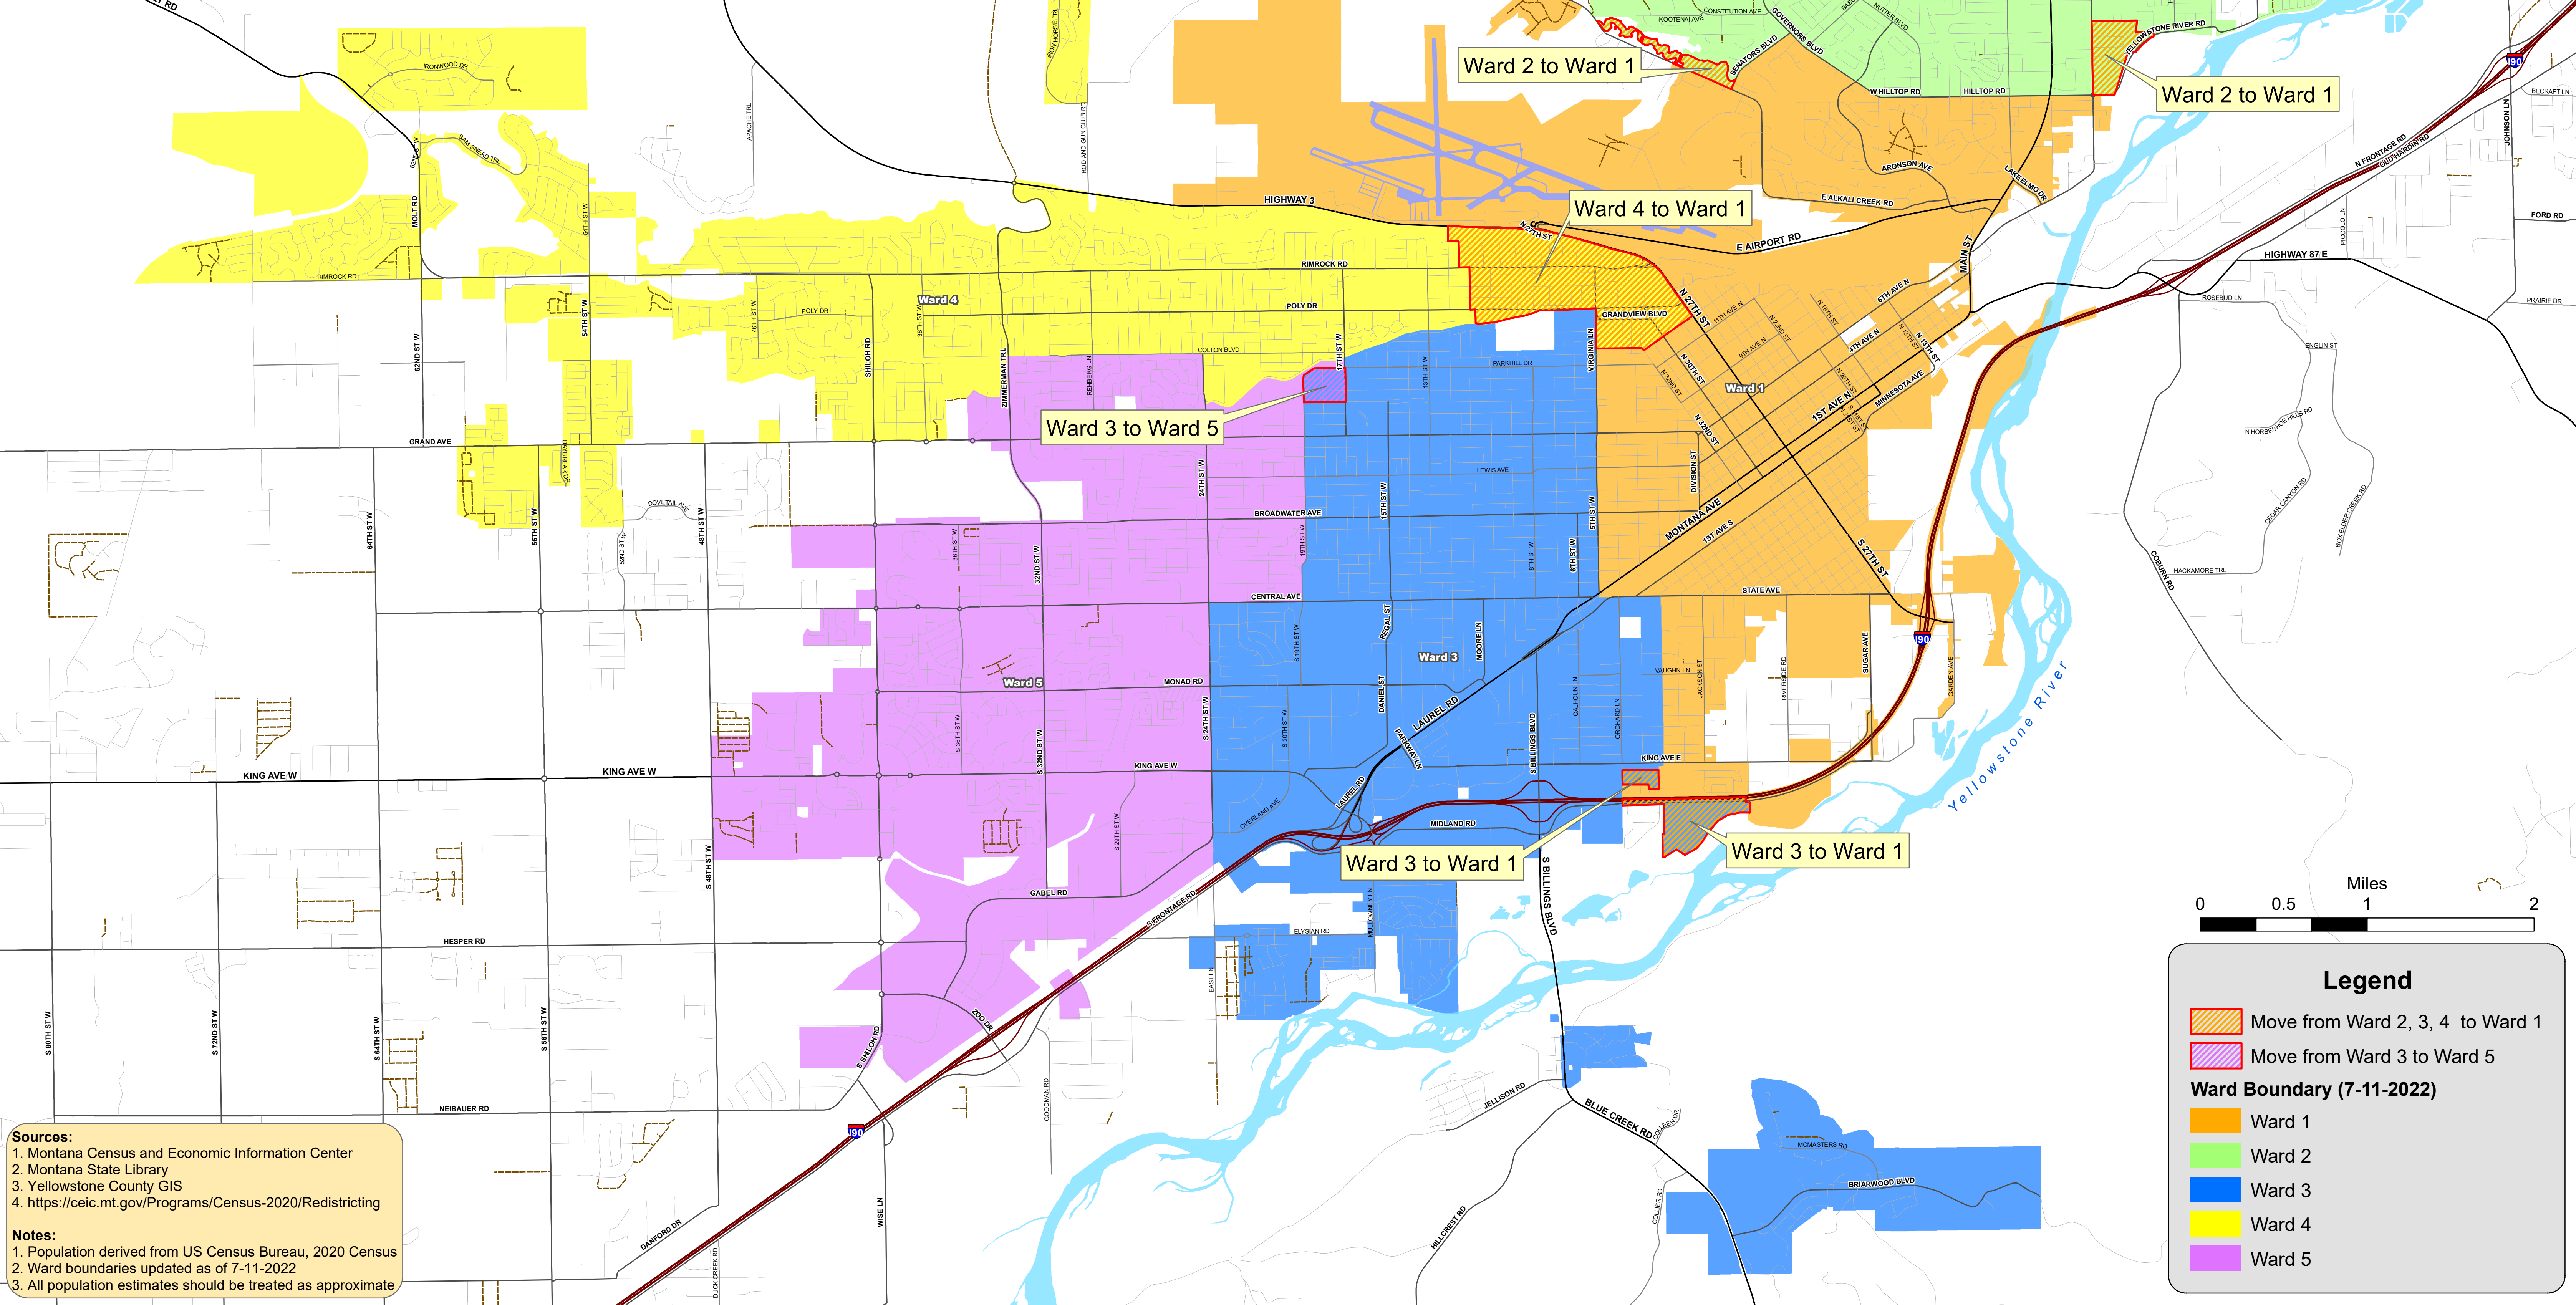

Ward Boundary Redistricting

Ward Amendments by Population

Updated as of December 22, 2022

Proposed Estimates			
Ward	Current Population	Updated Population	% of Total Population
1	20,580	23,477	20.0%
2	23,921	23,376	19.9%
3	23,827	23,441	20.0%
4	25,722	23,520	20.1%
5	23,190	23,426	20.0%
Total Population	117,240	117,240	

23,448 = Target average between 5 Wards

Legend

- Move from Ward 2, 3, 4 to Ward 1
- Move from Ward 3 to Ward 5

Ward Boundary (7-11-2022)

- Ward 1
- Ward 2
- Ward 3
- Ward 4
- Ward 5

Sources:

- Montana Census and Economic Information Center
- Montana State Library
- Yellowstone County GIS
- <https://ceic.mt.gov/Programs/Census-2020/Redistricting>

Notes:

- Population derived from US Census Bureau, 2020 Census
- Ward boundaries updated as of 7-11-2022
- All population estimates should be treated as approximate