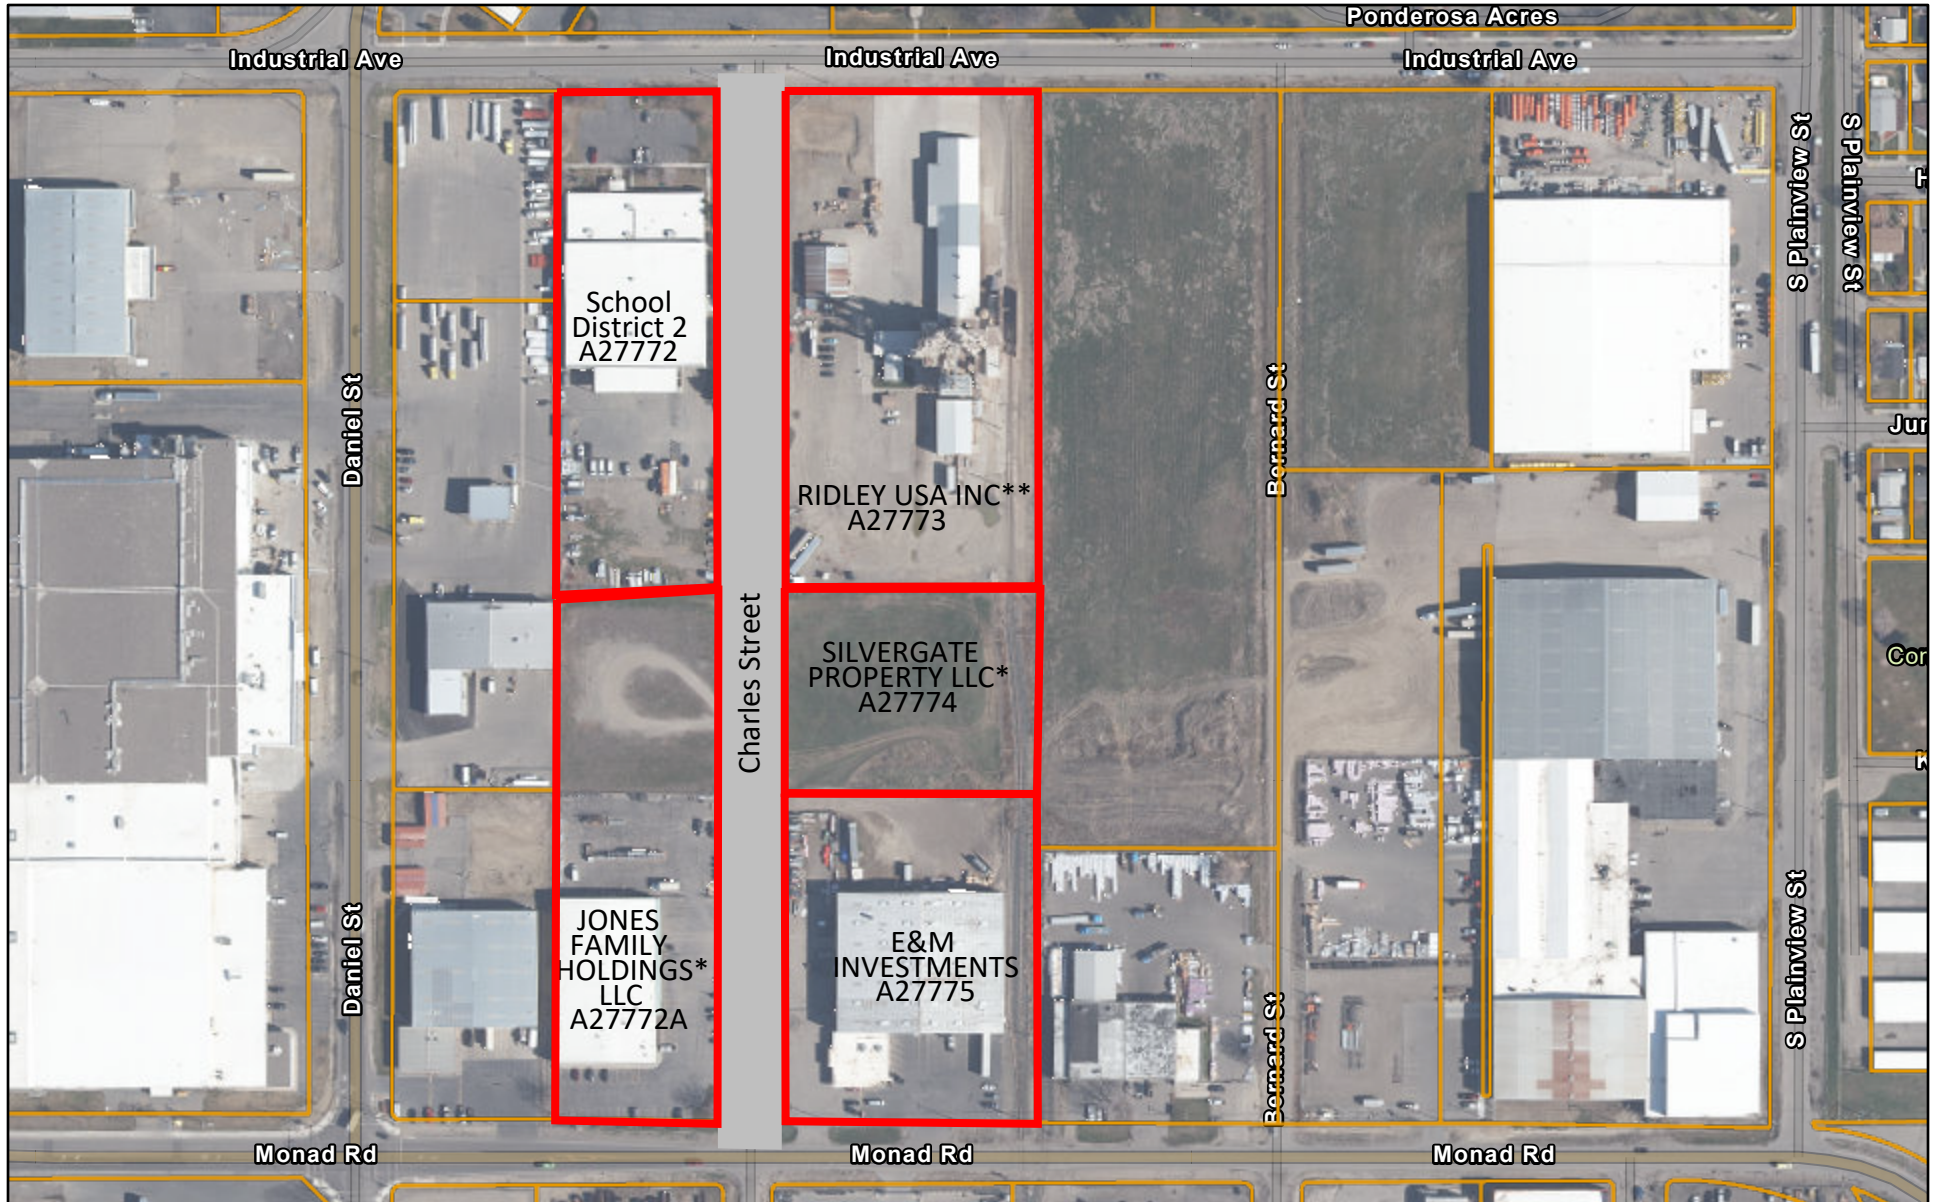

SID 1419 - Charles Street Paving

1/12/2023, 4:14:33 PM

NOTES:

* COMMON OWNERSHIP

** THIS PARCEL HAS AN ACTIVE WAIVER DATED AUGUST 2007

City of Billings GIS Department, Esri Community Maps Contributors, © OpenStreetMap, Microsoft, Esri, HERE, Garmin, SafeGraph,