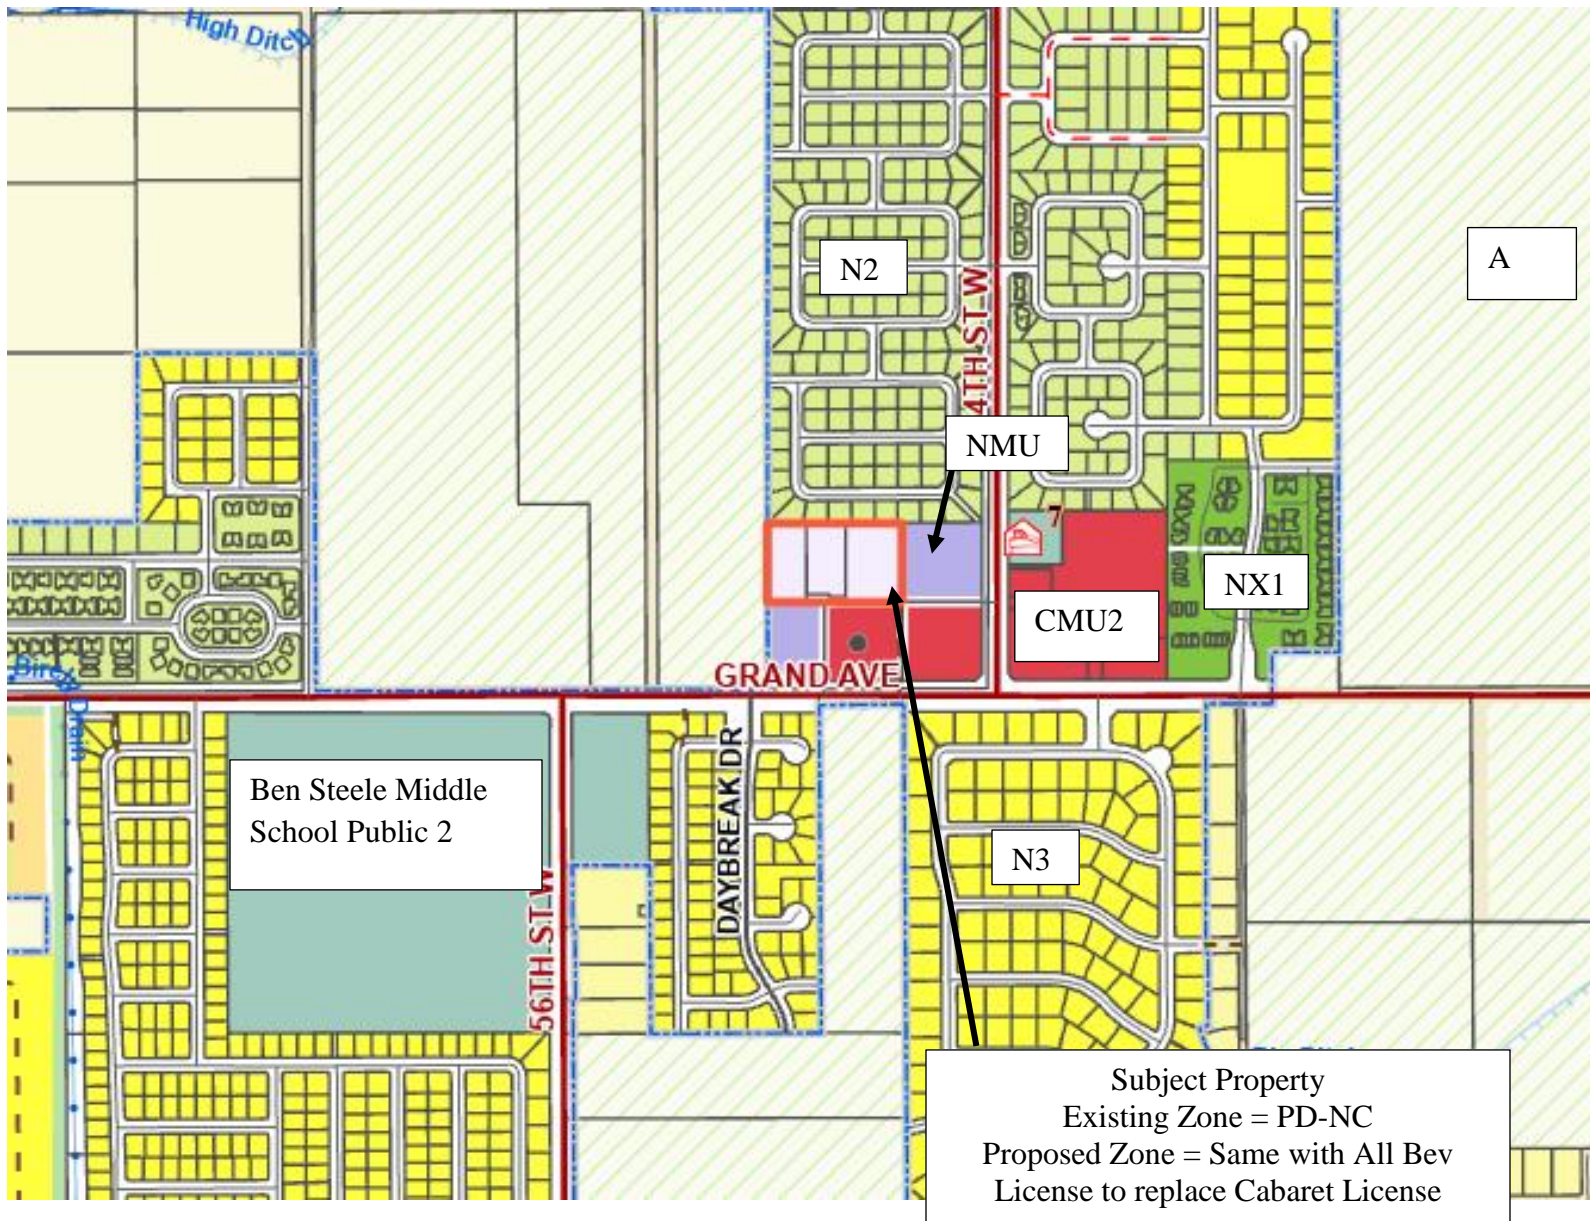

City Zone Change 1028 – Hawk Creek PD Amendment
Zoning Map and Site Photos

Subject Property

Subject Property north west of intersection of Hawk Creek Lane and Chy Way

View of west side of Diamond X Brewery and Restaurant (Lot 3)

View north east at Diamond X Brewery

View south east to The Den

View south and west towards Grand Avenue

5417 Hawk Creek Lane – Diamond X