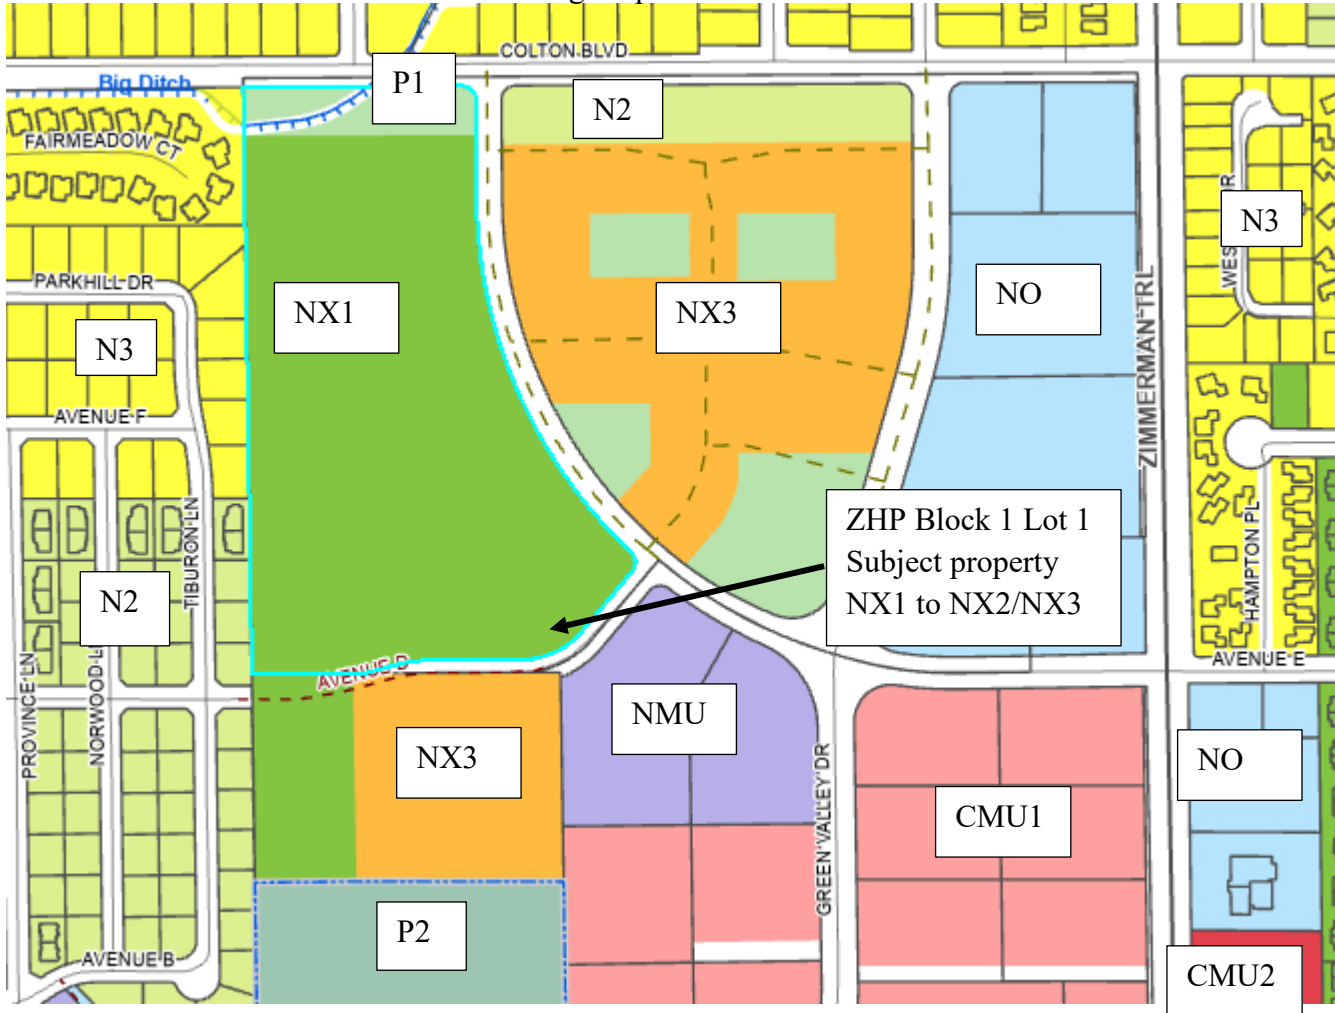

City Zone Change 1038 – ZHP Subdivision Lot 1 Block 1  
Zoning Map and Site Photos

Subject Property

Subject Property

Subject Property view northwest from intersection of Avenue D and Avenue E

View north along Avenue E

View northeast across Avenue E

View east across Avenue E

View southeast along Avenue E

View southeast at intersection of Avenue E and Avenue D