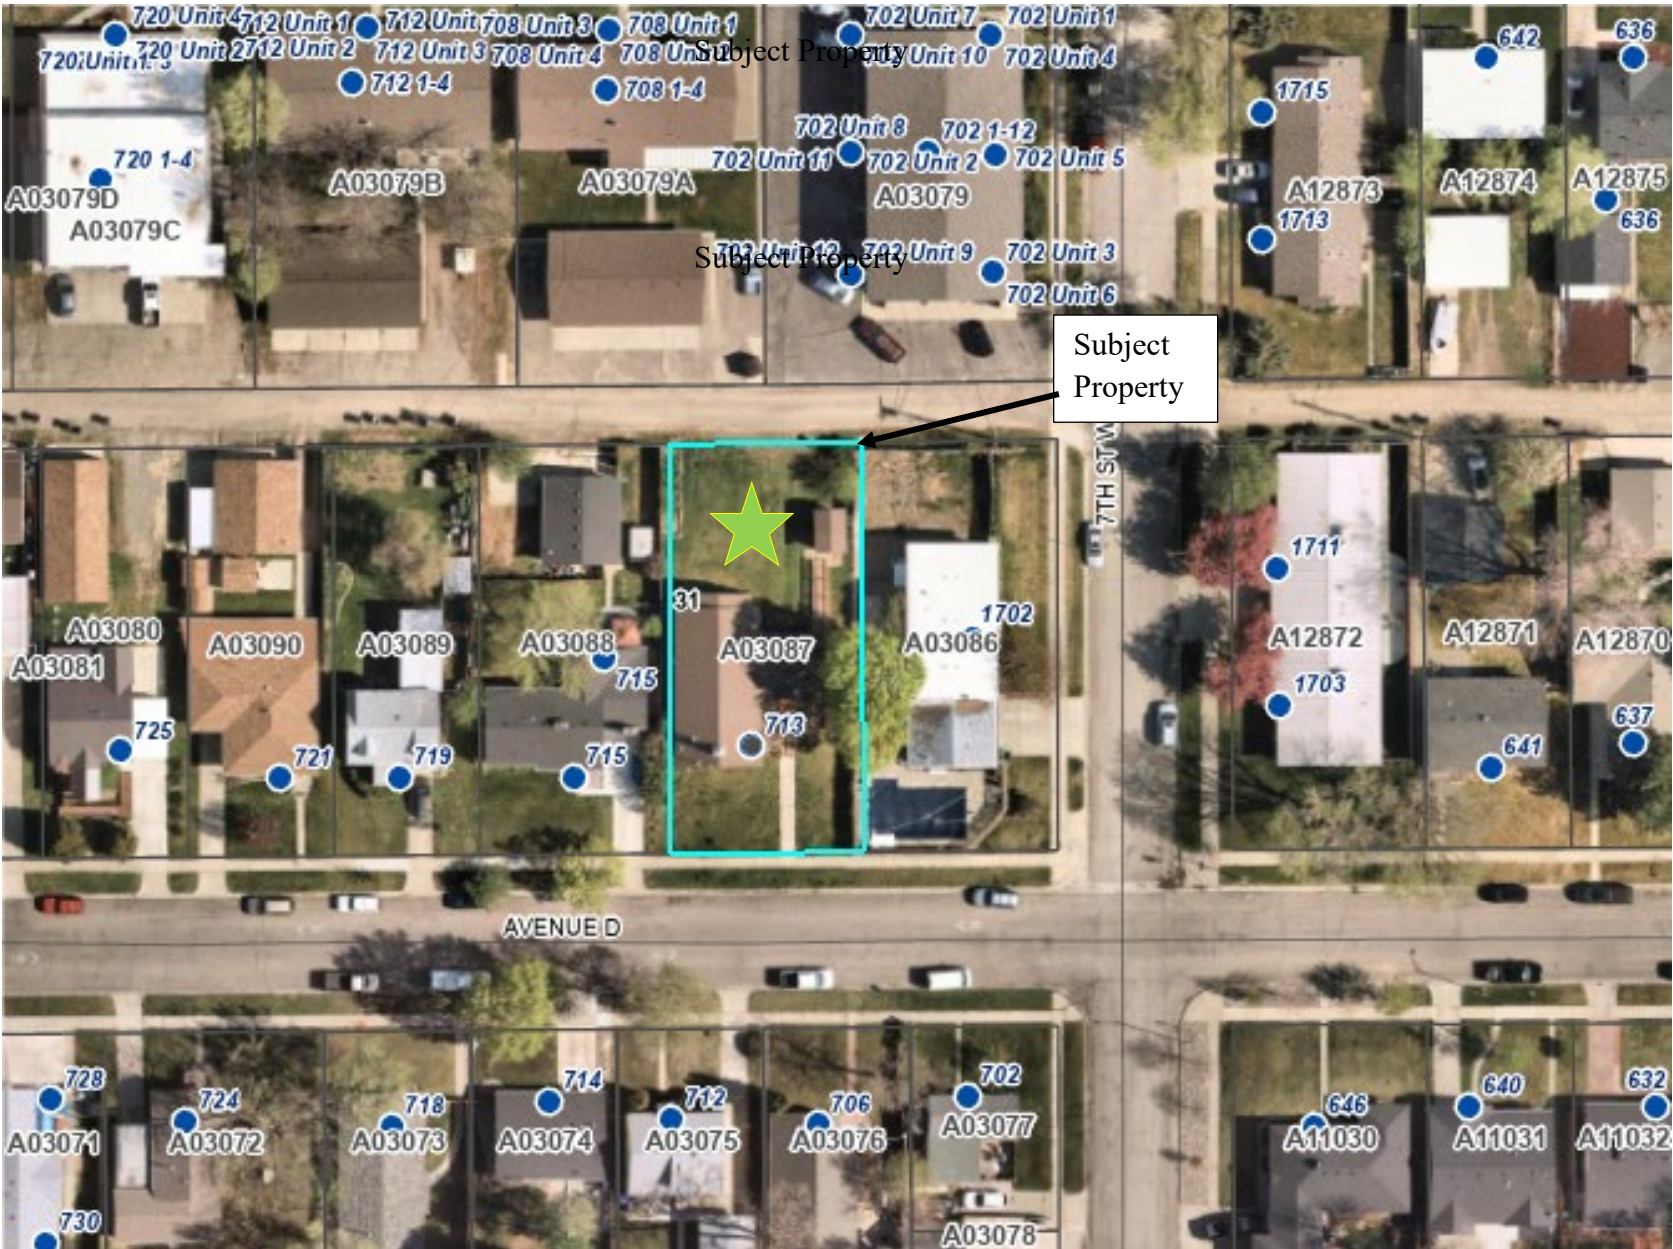

City Zone Change 1039 – 713 Avenue D
Zoning Map and Site Photos

Subject Property view from Avenue D

View north east to adjacent residence at 1702 7th St W

View north west to adjacent duplex at 715 Avenue D

View west on Avenue D

View south east across Avenue D