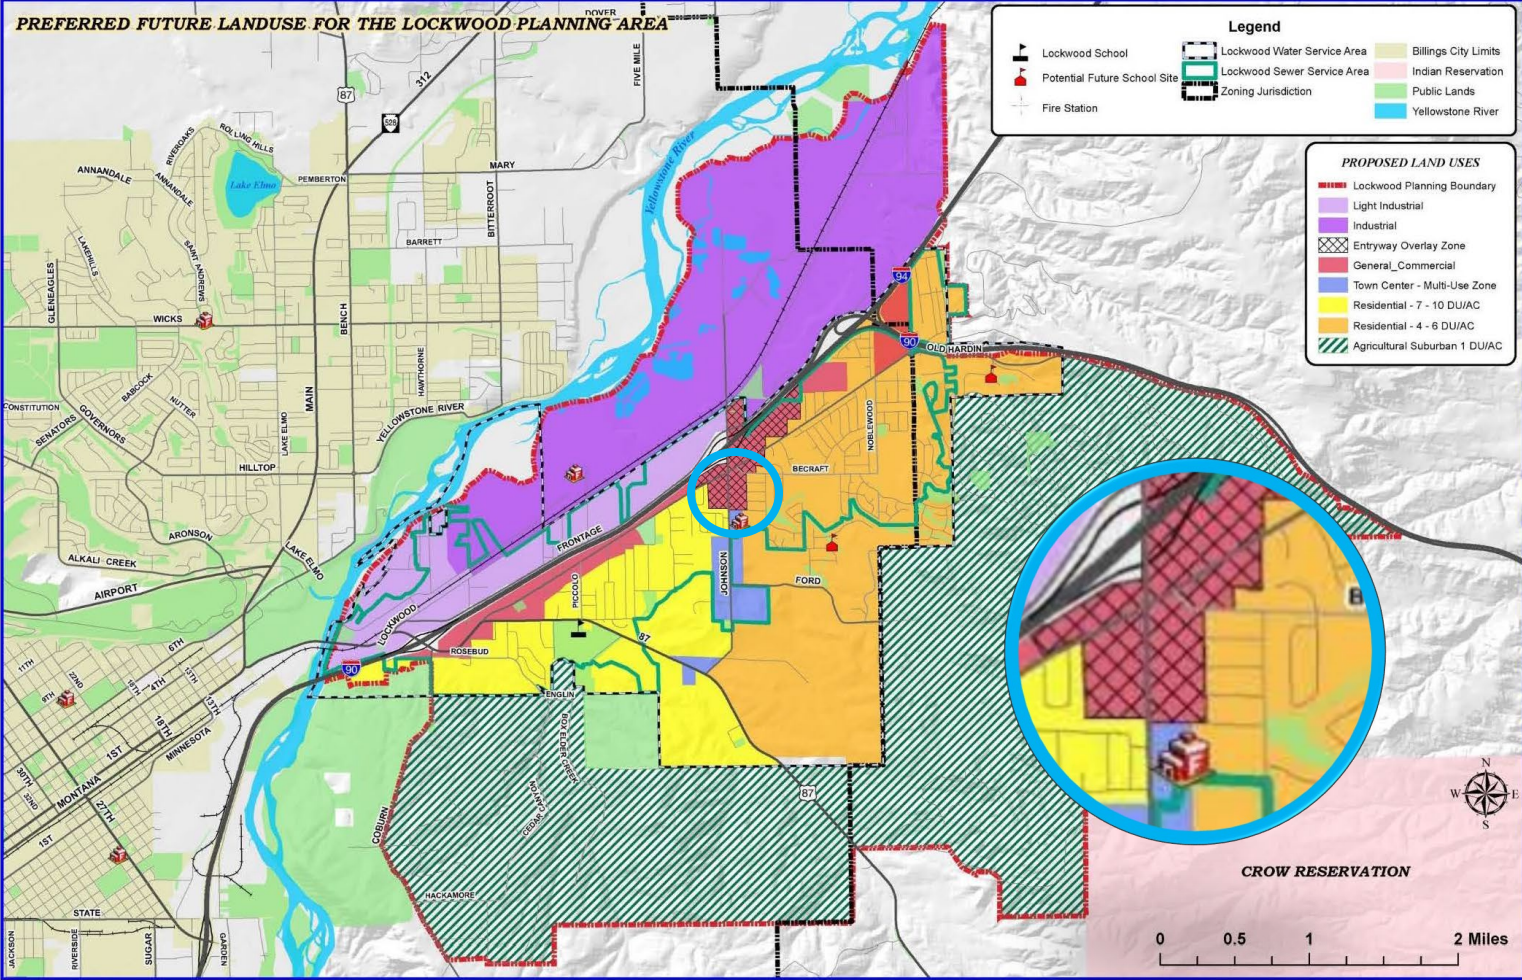

ROCKWOOD ST

SHERWOOD AVE

ANDRICK AVE

FINLEY CIR

JEMSTONE DR

KALLEN DR

SILVERTON ST

ENFIELD ST

TAMPICO DR

GLOVER VALLEY

Subject Property view from Johnson Lane

View south and west from Johnson lane

View south along Johnson Lane

View north along Johnson Lane

View north west across Johnson Lane

View south and west across Johnson Lane

610 Mauser Street – dwelling on the south end of Lot 3

View north on Mauser Street to Lots 1 and 2

View west from the intersection of Mauser St and Weaver Avenue

View south and west from intersection of Springfield Ave and Mauser St to 705 Johnson Lane