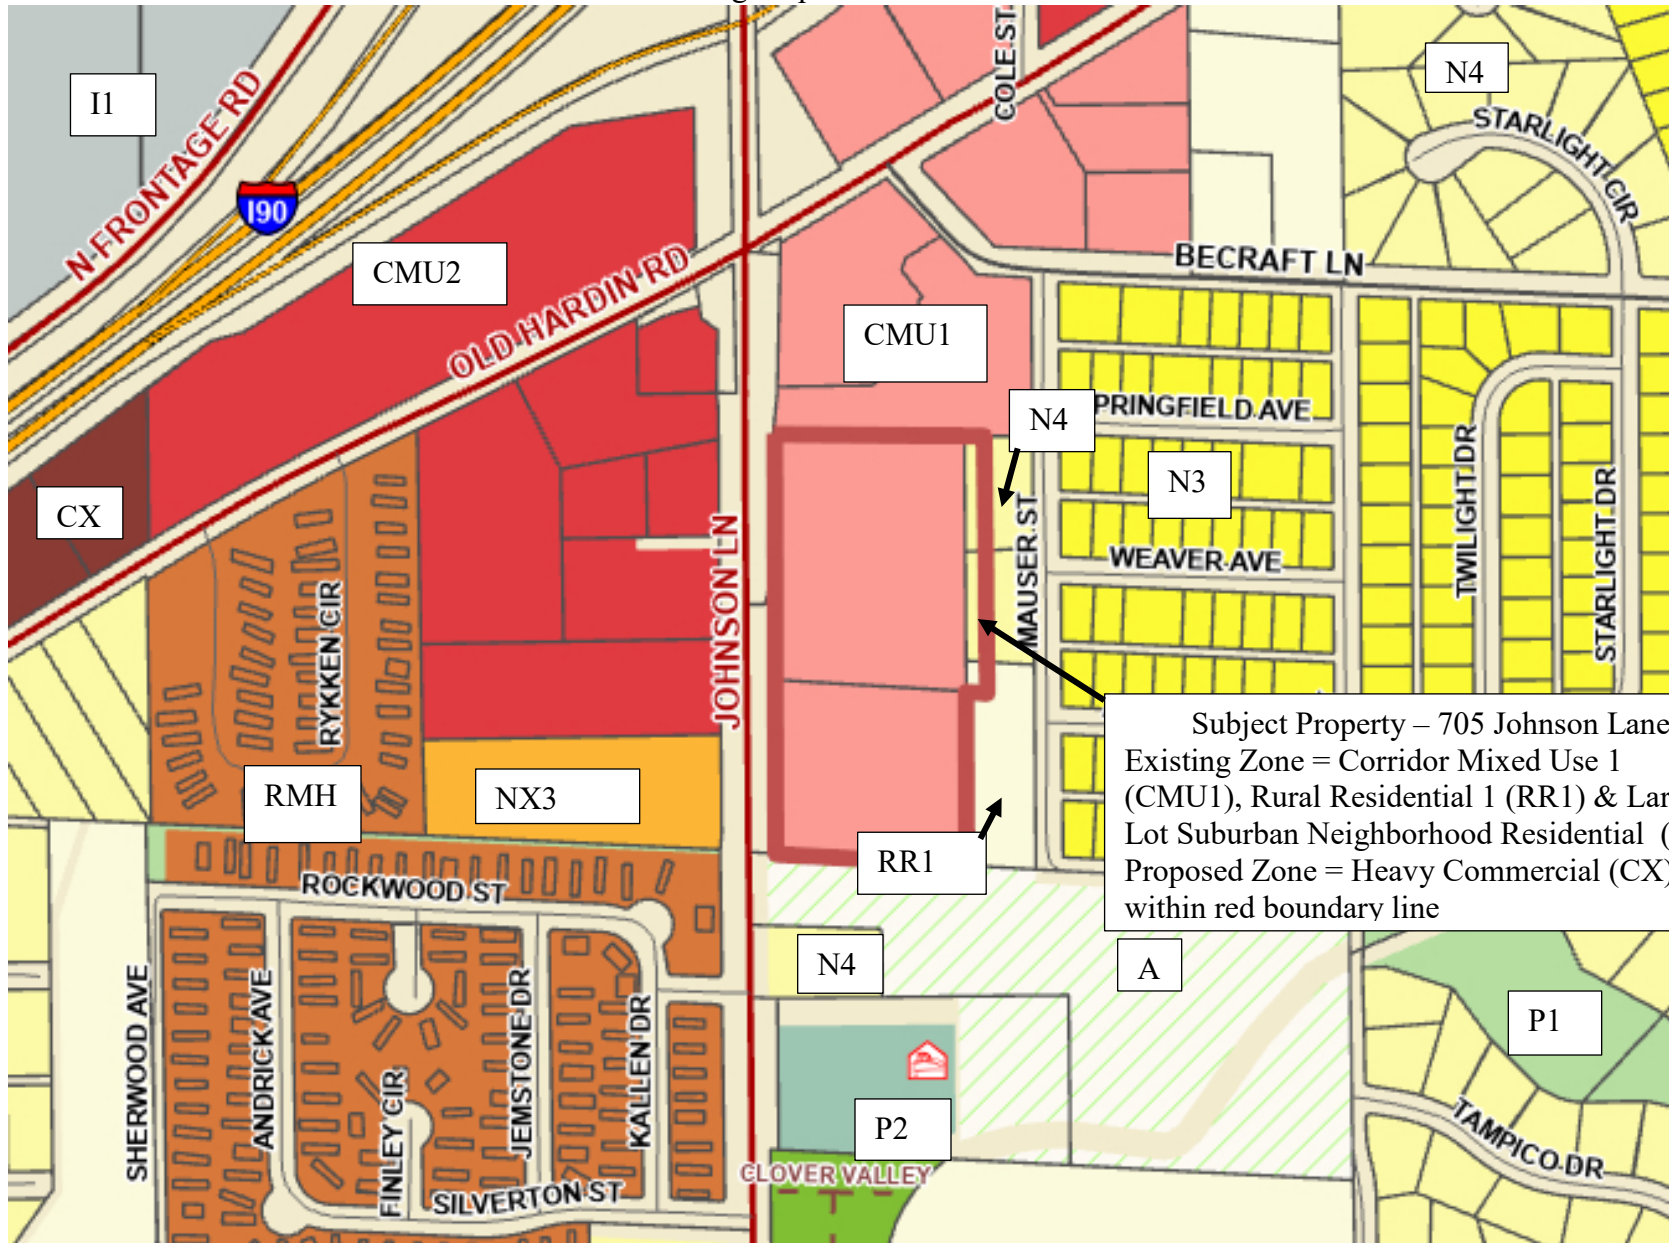

Zone Change 717 – 705 Johnson lane  
Zoning Map and Site Photos

Furniture Row

N FRONTAGE RD  
190

OLD HARDIN RD

JOHNSON LN

COLE ST

AIRCRAFT LN

STARLIGHT CIR

SPRINGFIELD AVE

WEAVER AVE

ALASKAN AVE

UNERTAL AVE

MAUSER ST

TWILIGHT DR

STARLIGHT DR

RYKKEN CIR

TAMPICO DR

GLOVER VALLEY

Subject Property view from Johnson Lane

View south and west from Johnson lane

View south along Johnson Lane

View north along Johnson Lane

View north west across Johnson Lane

View south and west across Johnson Lane

610 Mauser Street – dwelling on the south end of Lot 3

View north on Mauser Street to Lots 1 and 2

View west from the intersection of Mauser St and Weaver Avenue

View south and west from intersection of Springfield Ave and Mauser St to 705 Johnson Lane