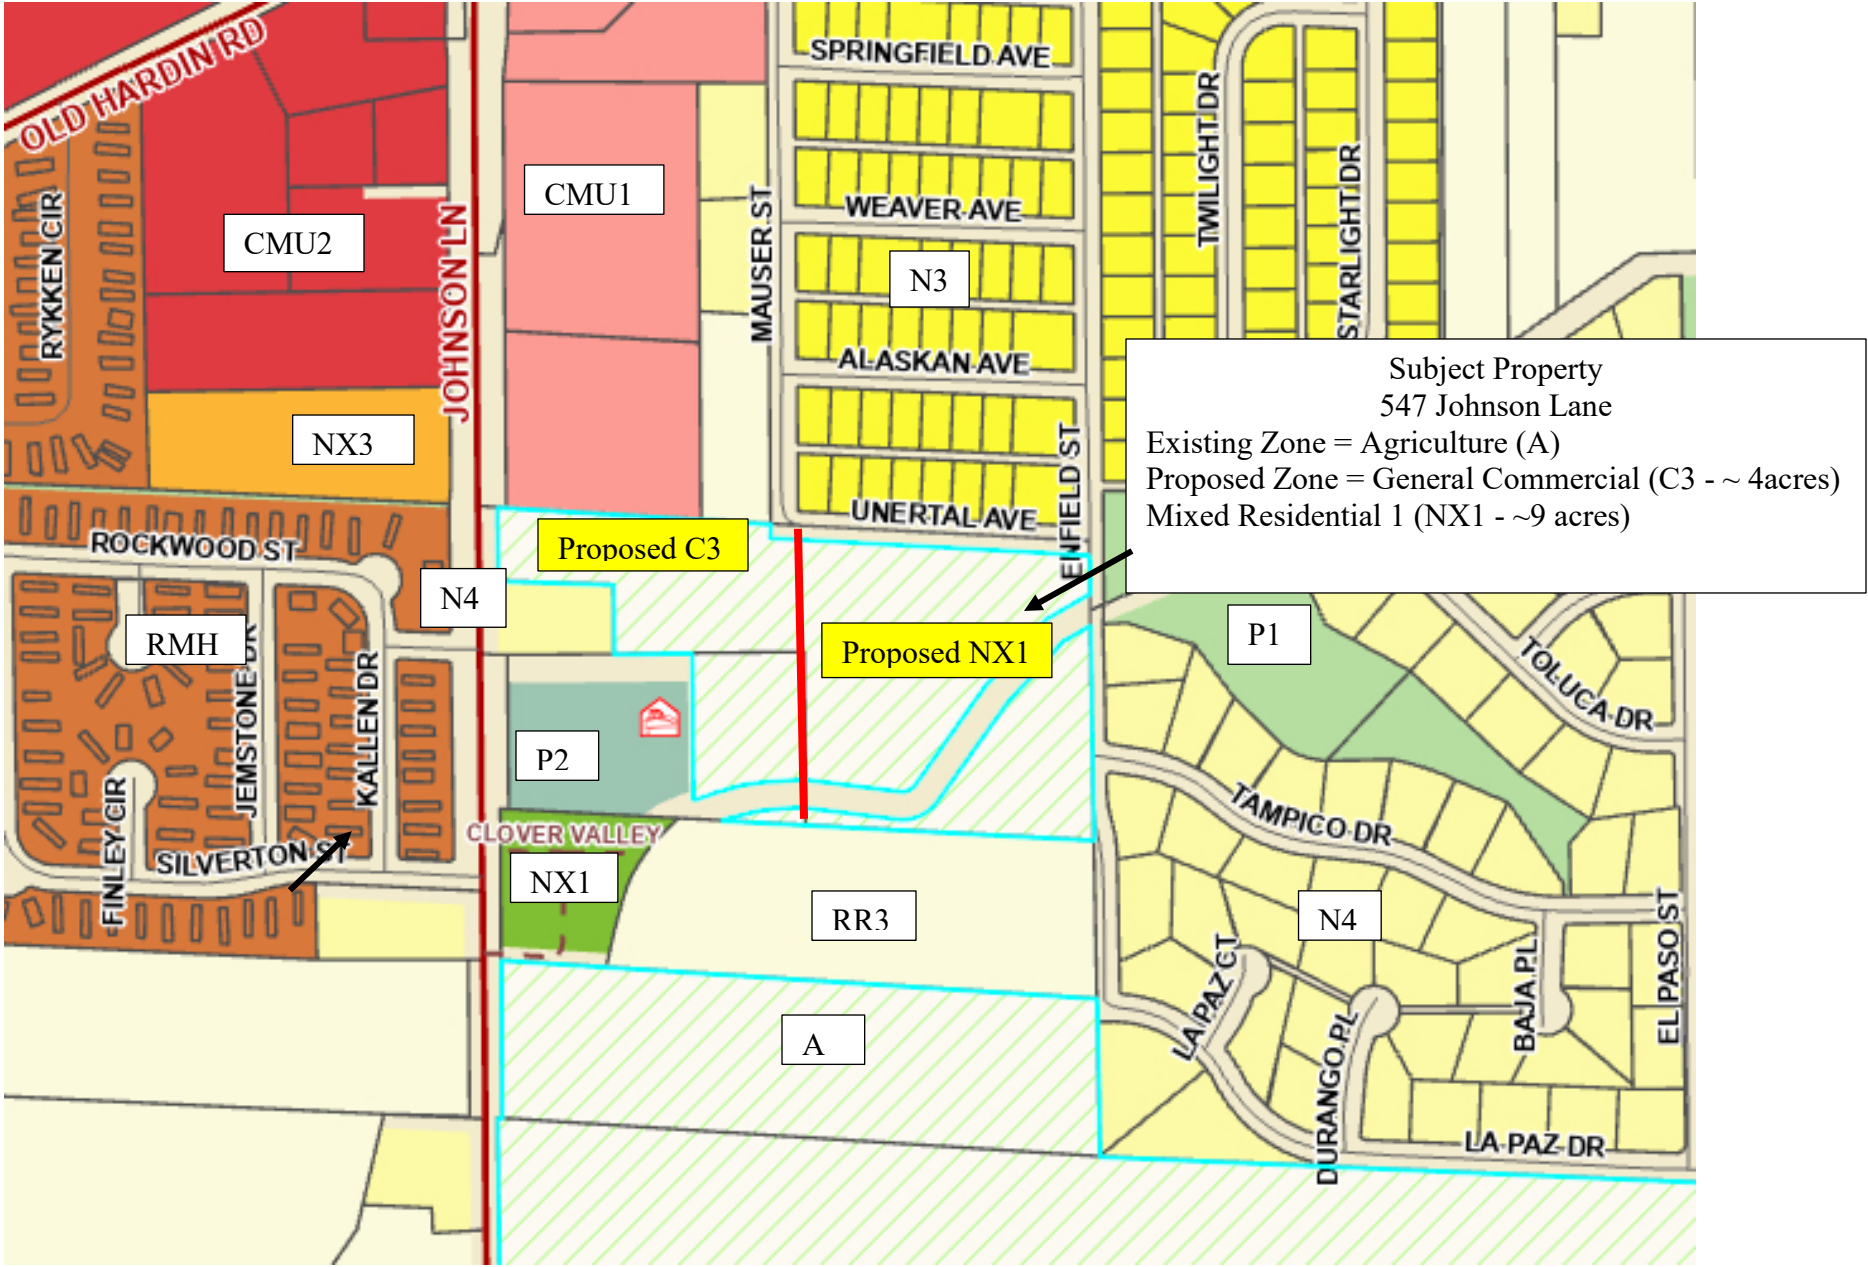

Zone Change 719 – 547 Johnson Lane
Zoning Map and Site Photos

JOHNSON LN

CLOVER VALLEY

MAUSER ST

ALASKAN AVE

UNERTAL AVE

ENFIELD ST

TAMPICO DR

TWILIGHT DR

Subject Property view from Johnson Lane

View south along Johnson Lane

View south west along Johnson Lane

View north on Johnson Lane

View east to the south end of Mauser Street

View from Enfield and Tampico Drive – west across property

View from the north east corner of the subject property to the west

View south and west from the corner of Mauser St and Unertal Ave