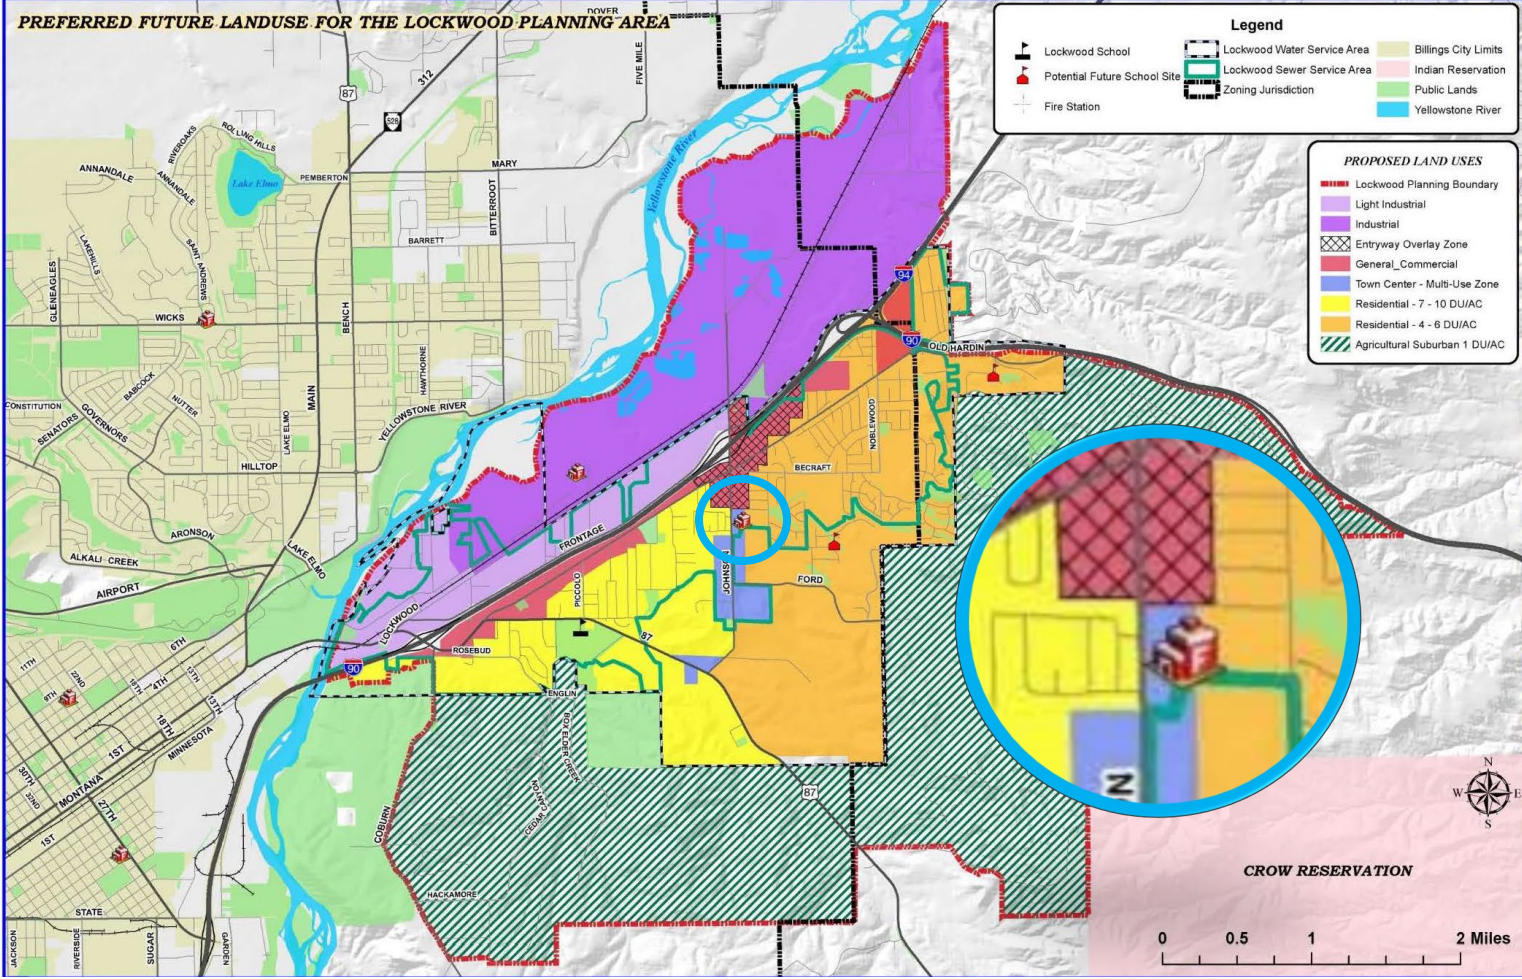

Zone Change 719 – 547 Johnson Lane
Zoning Map and Site Photos

JOHNSON LN

CLOVER VALLEY

MAUSER ST

ALASKAN AVE

UNERTAL AVE

ENFIELD ST

TAMPICO DR

TWILIGHT DR

Subject Property view from Johnson Lane

View south along Johnson Lane

View south west along Johnson Lane

View north on Johnson Lane

View east to the south end of Mauser Street

View from Enfield and Tampico Drive – west across property

View from the north east corner of the subject property to the west

View south and west from the corner of Mauser St and Unertal Ave