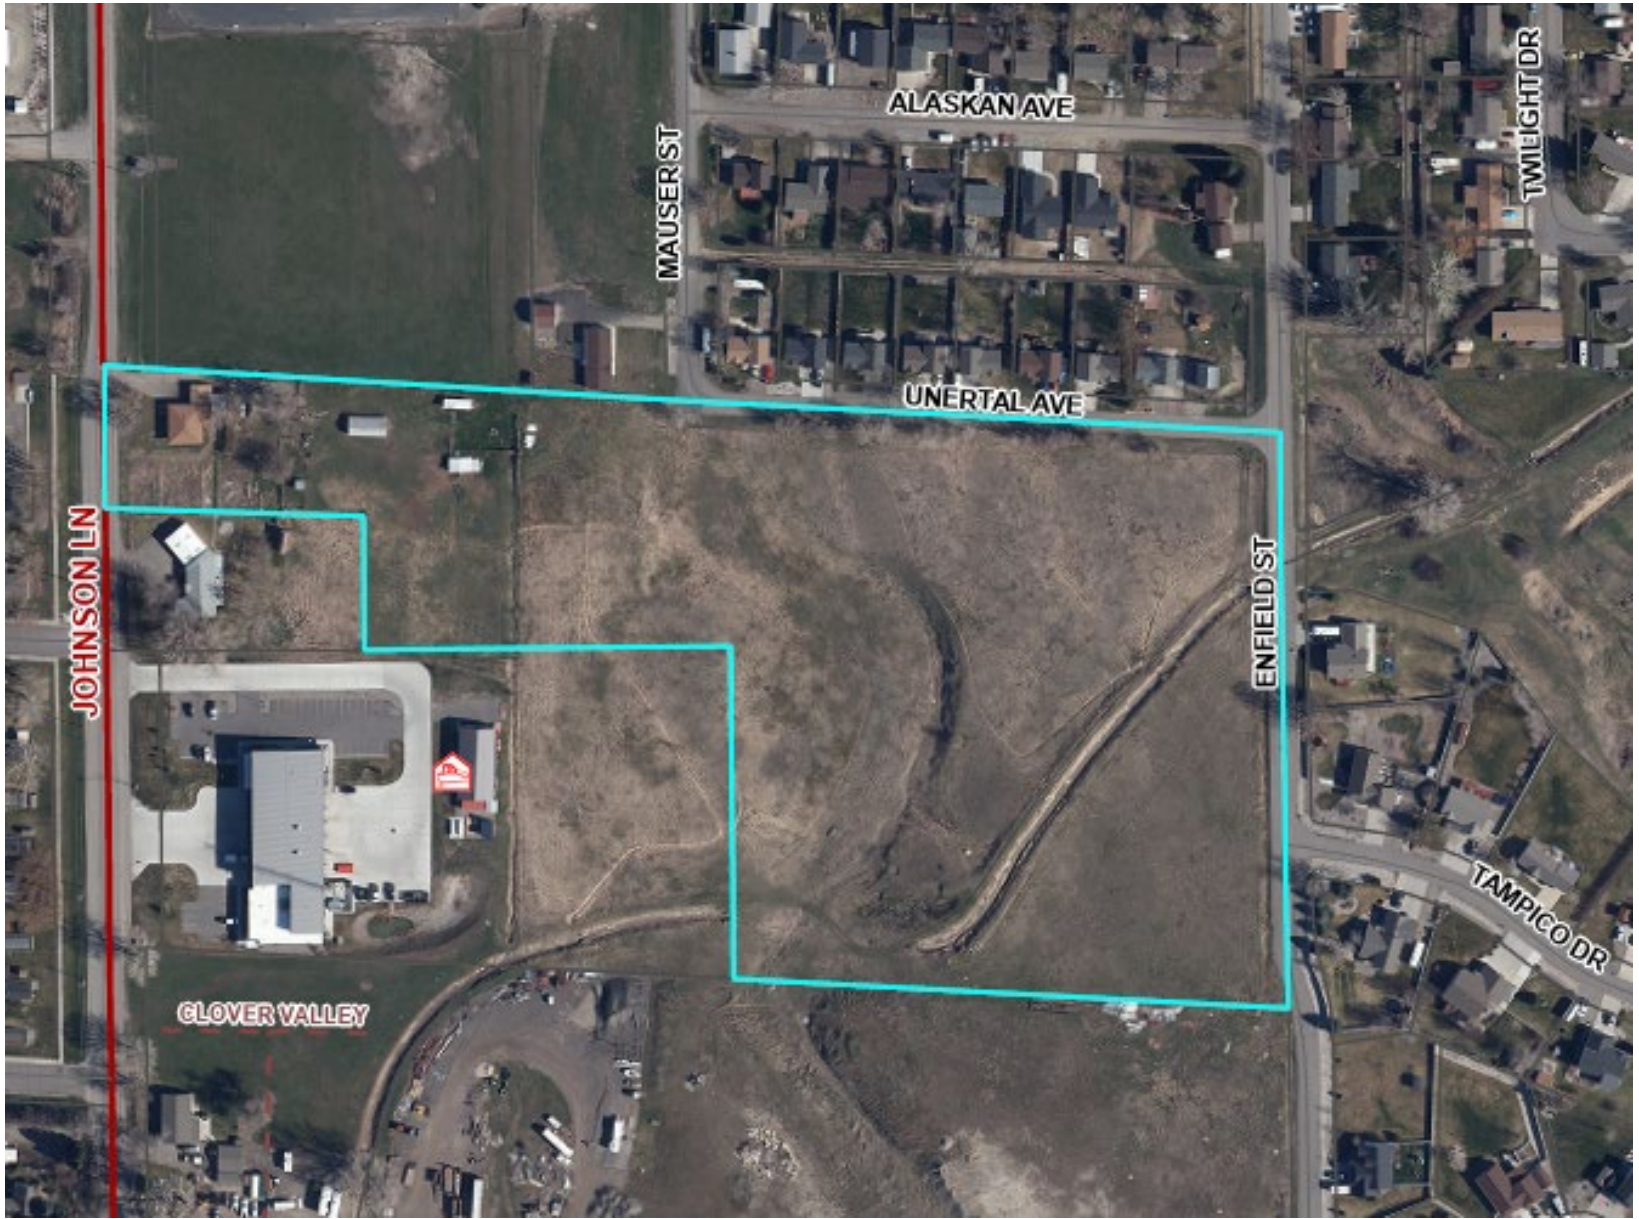

Zone Change 719 – 547 Johnson Lane
Zoning Map and Site Photos

JOHNSON LN

CLOVER VALLEY

MAUSER ST

ALASKAN AVE

UNERTAL AVE

ENFIELD ST

TAMPICO DR

TWILIGHT DR

Subject Property view from Johnson Lane

View south along Johnson Lane

View south west along Johnson Lane

View north on Johnson Lane

View east to the south end of Mauser Street

View from Enfield and Tampico Drive – west across property

View from the north east corner of the subject property to the west

View south and west from the corner of Mauser St and Unertal Ave