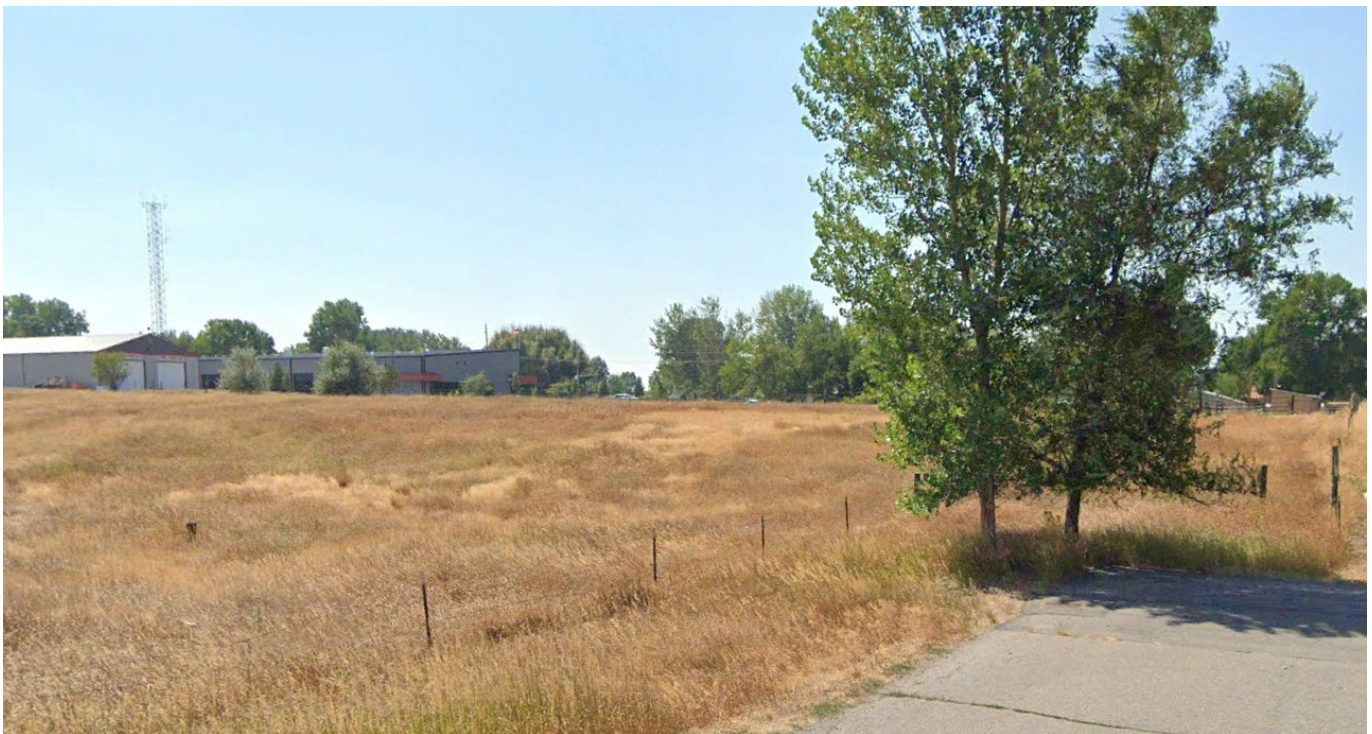

TWILIGHT DR

Subject Property view from Johnson Lane

View south along Johnson Lane

View south west along Johnson Lane

View north on Johnson Lane

View east to the south end of Mauser Street

View from Enfield and Tampico Drive – west across property

View from the north east corner of the subject property to the west

View south and west from the corner of Mauser St and Unertal Ave