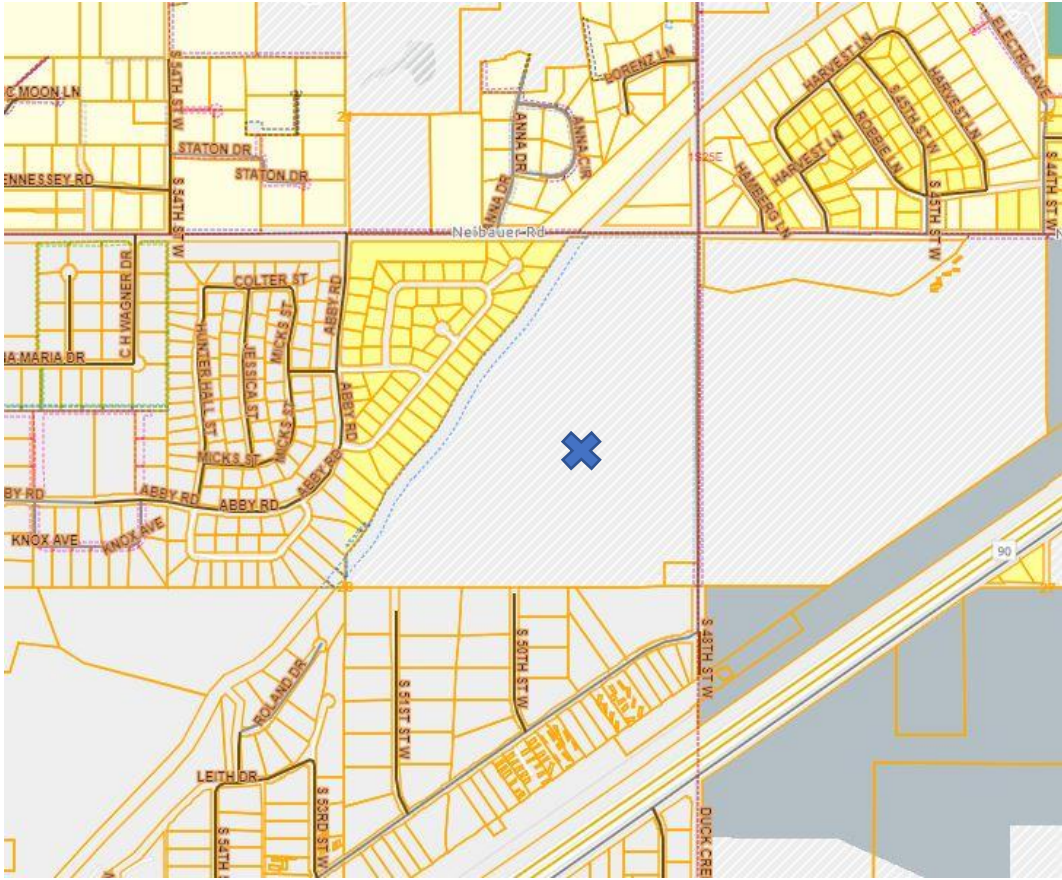

Zoning Map & site photos

Zoning Map & site photos

Looking west

Looking west from the intersection of 48<sup>th</sup> & Neibauer

Zoning Map & site photos

South from Neibauer

Looking south from Neibauer across the subject property

Zoning Map & site photos

South from the Northeast corner of the property at the BBWA ditch bridge