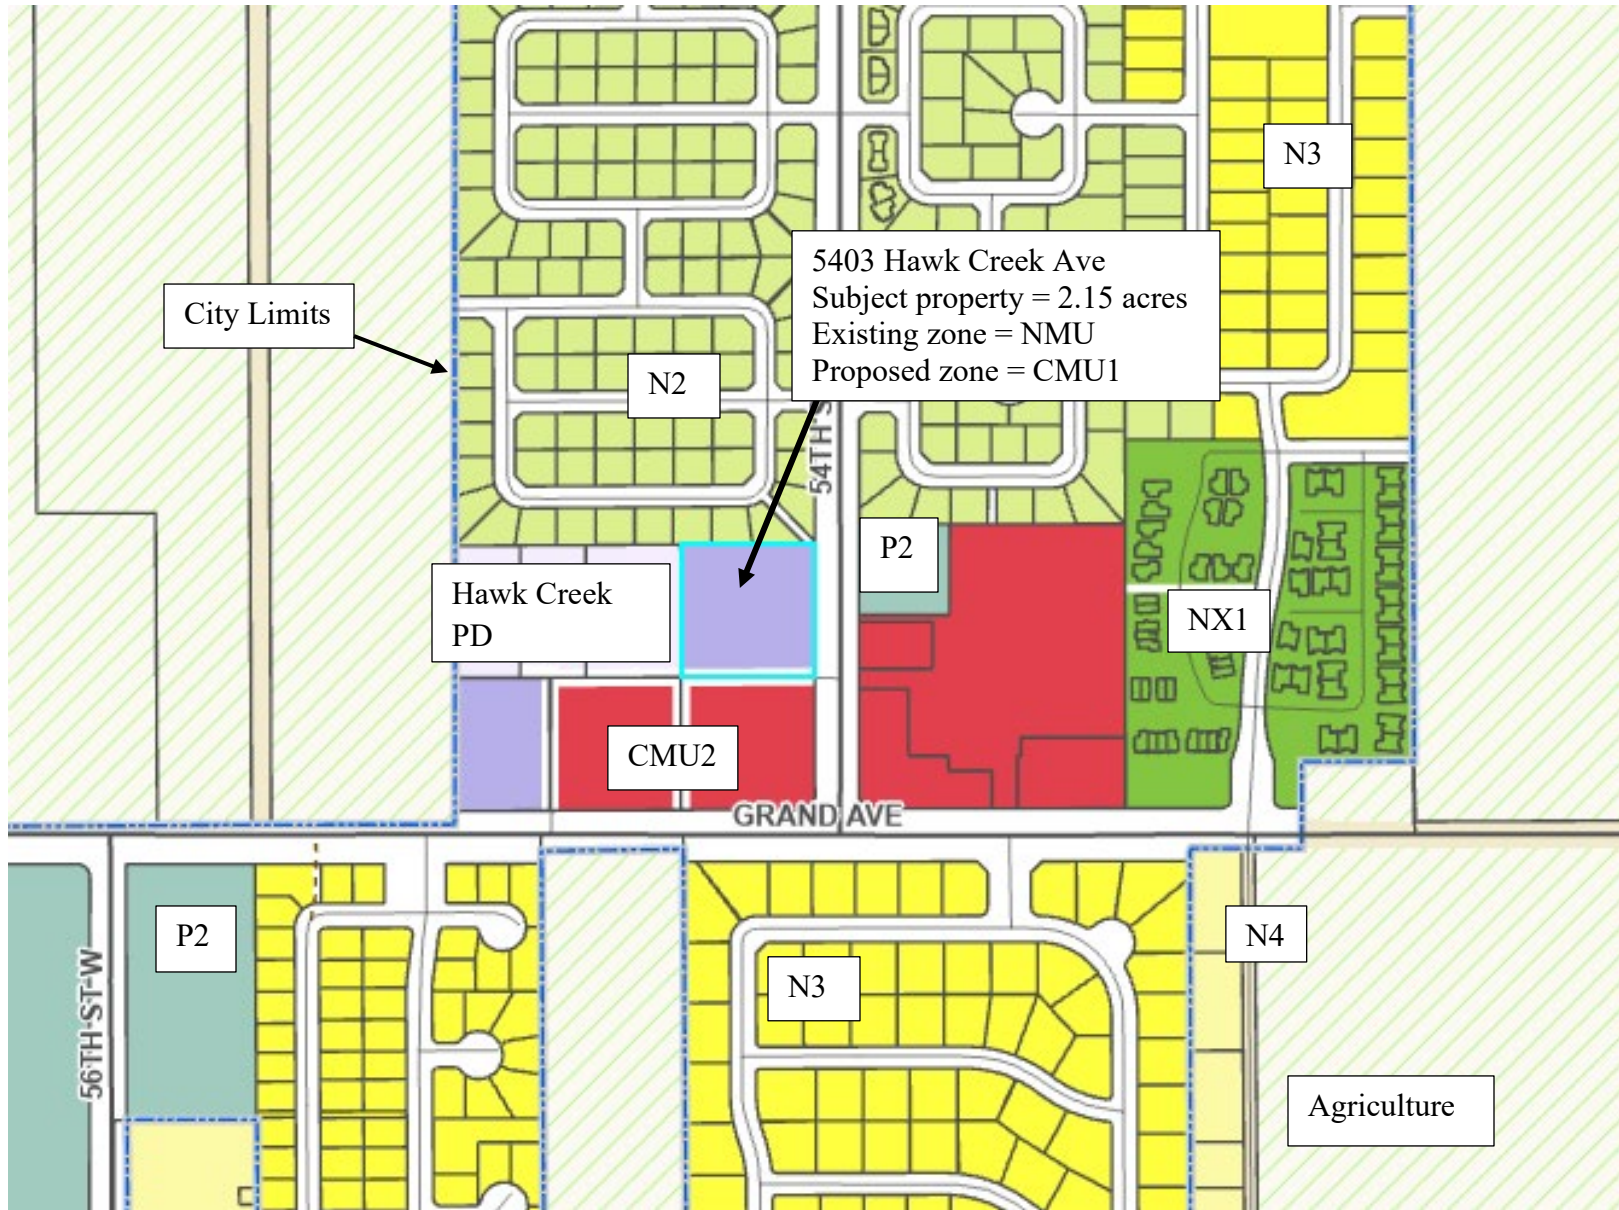

City Zone Change 1050 – 5403 Hawk Creek Ave – NMU to CMU1
Zoning Map and Site Photos

Subject Property

Subject Property view north from Hawk Creek Ave

View west on Hawk Creek Ave

View east to 54th St W

View east to 54th St W

View south and west