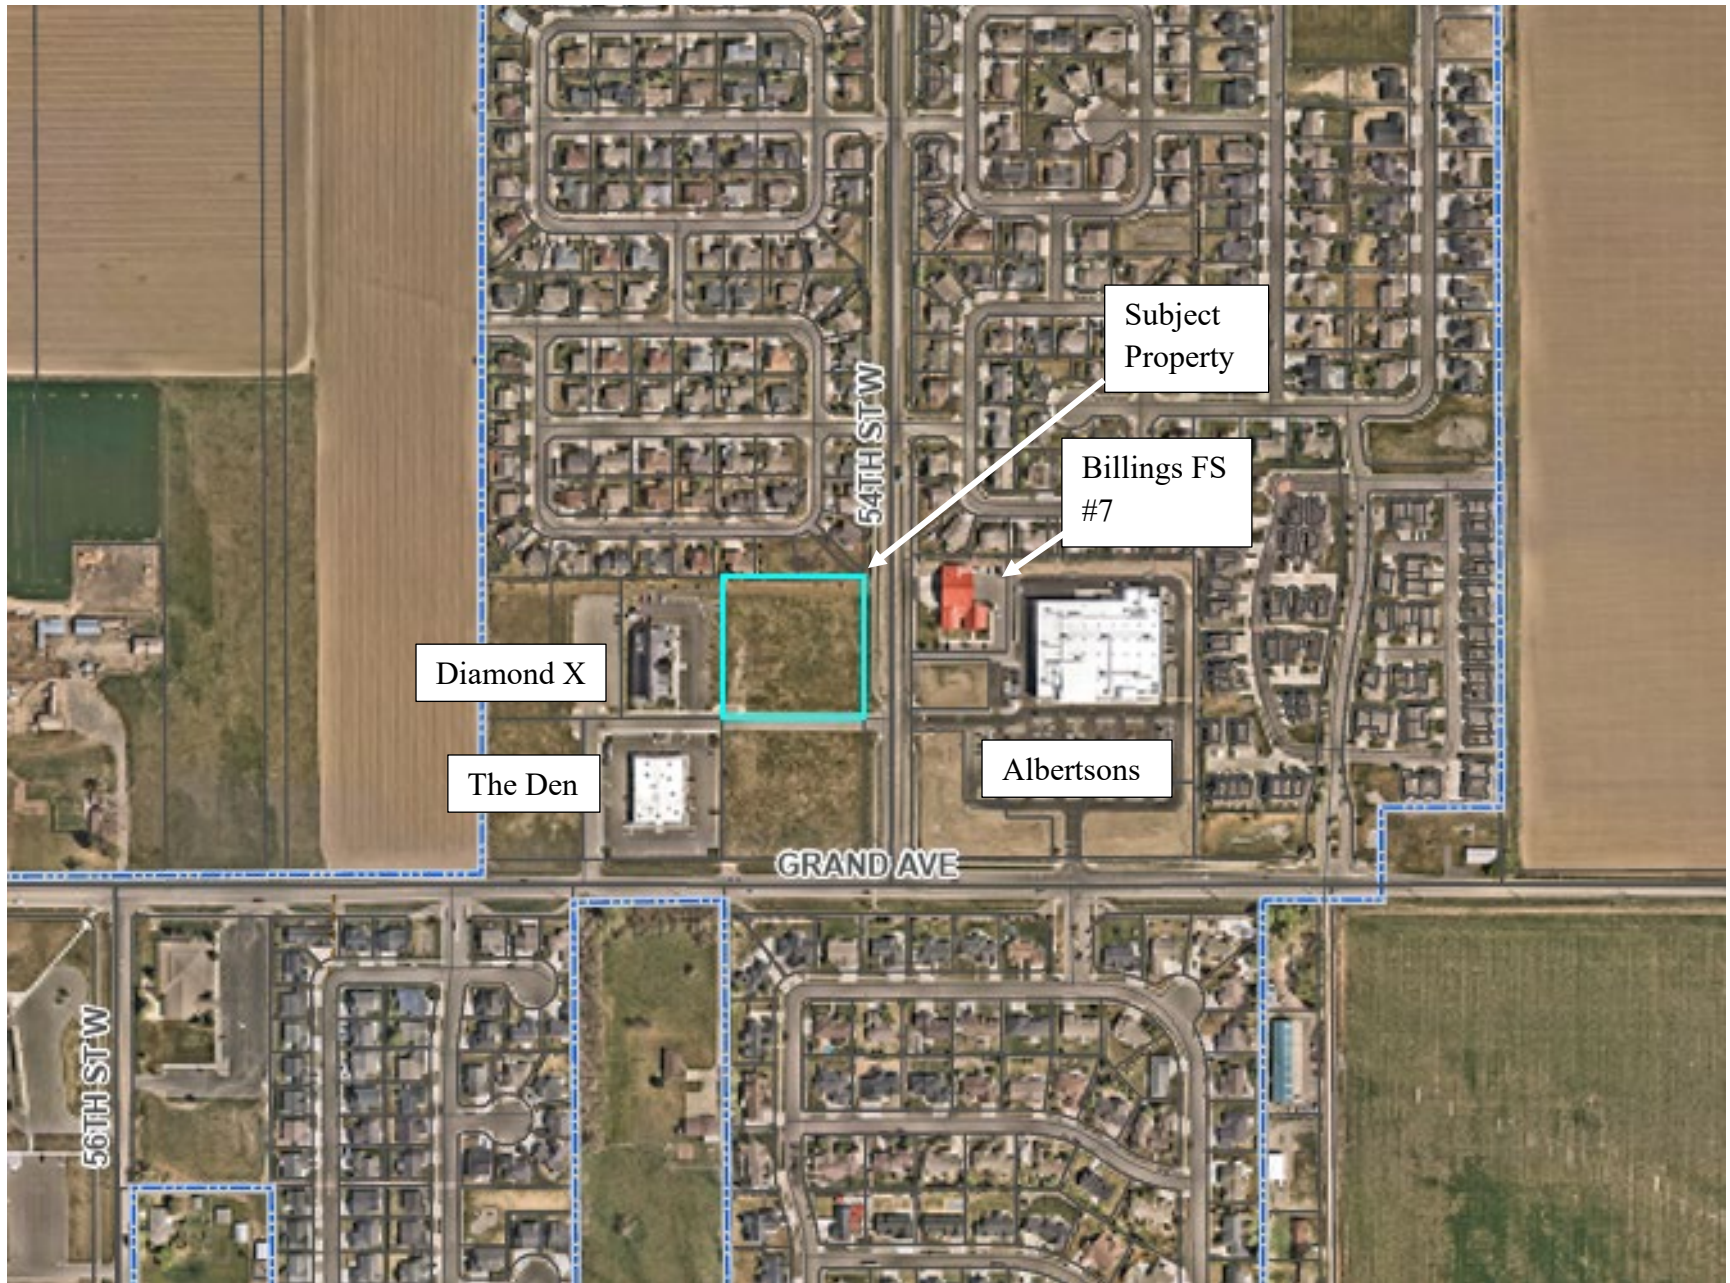

City Zone Change 1050 – 5403 Hawk Creek Ave – NMU to CMU1
Zoning Map and Site Photos

Subject Property

Subject Property view north from Hawk Creek Ave

View west on Hawk Creek Ave

View east to 54th St W

View east to 54th St W

View south and west