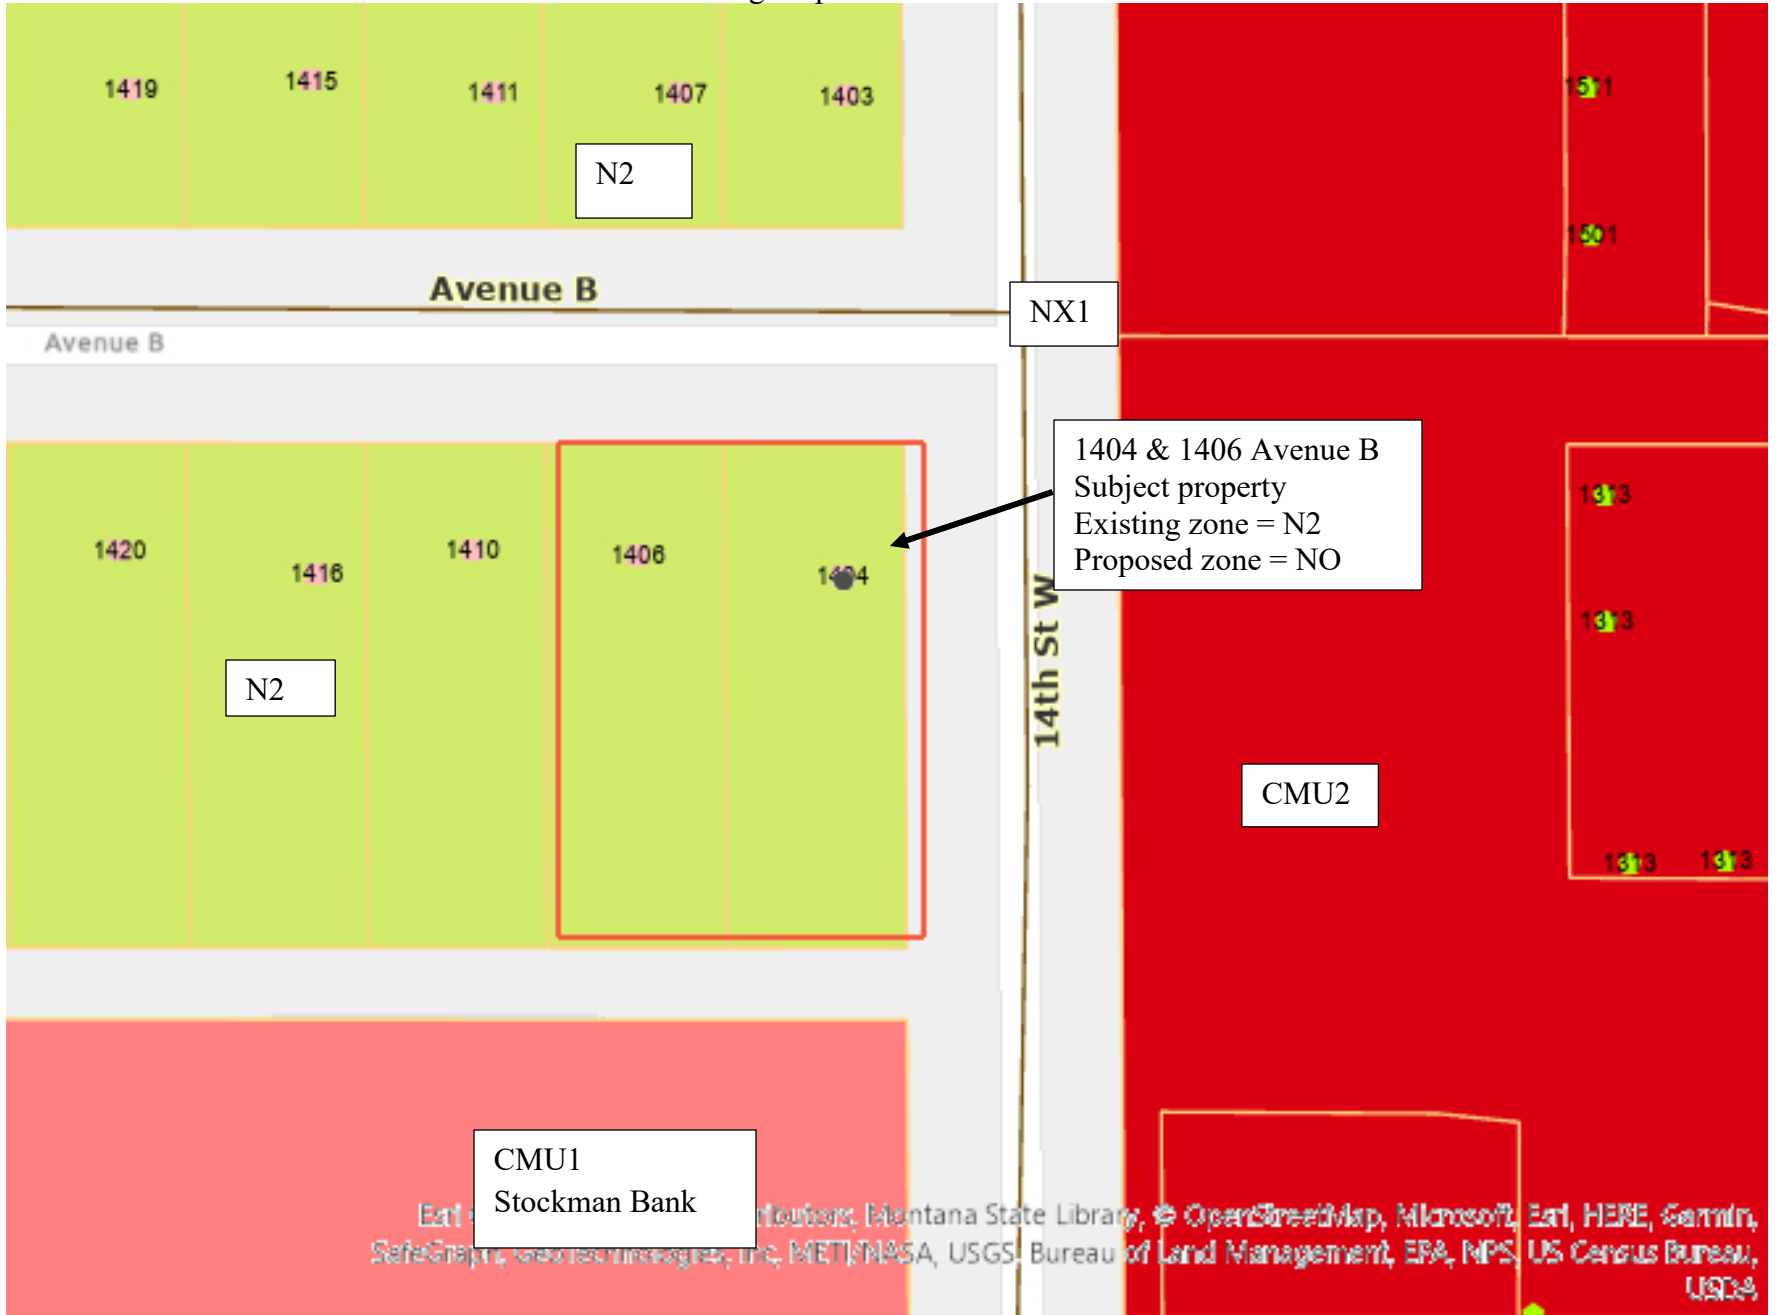

City Zone Change 1040 – 1404 and 1406 Avenue B
Zoning Map and Site Photos

Subject Property

Subject Property 1406 Avenue B

Subject Property 1404 Avenue B

View east on Avenue B to intersection of 14th St West

View north and east on Avenue B

View north and west across Avenue B

View west on Avenue B