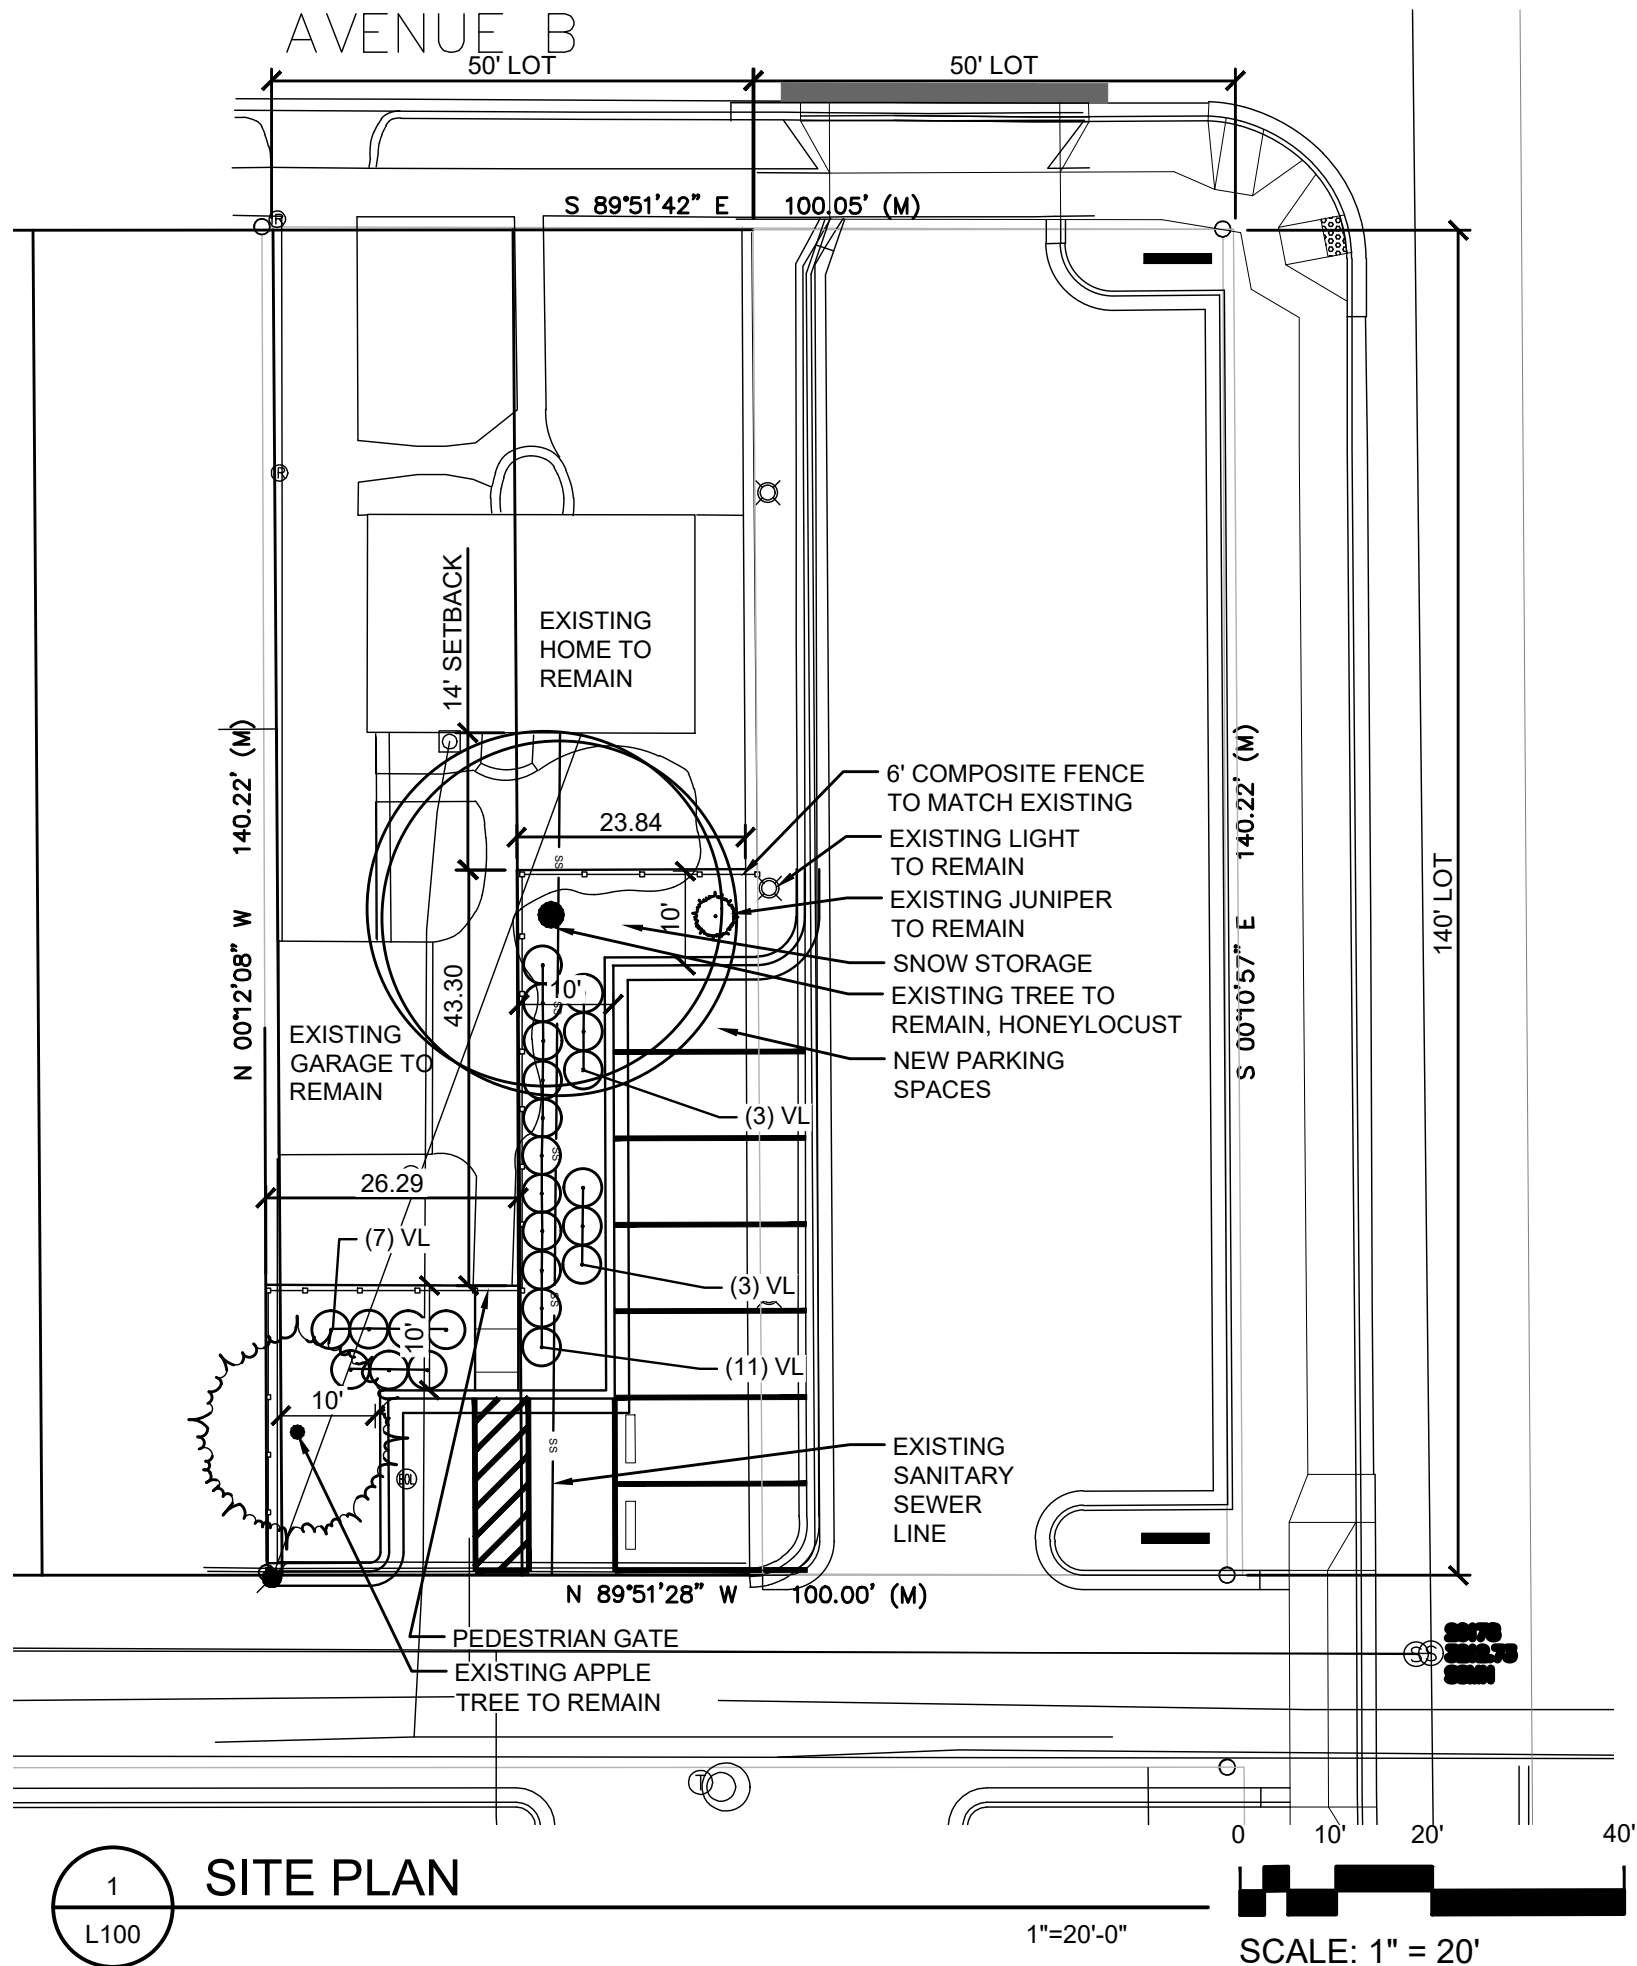

PLANT SCHEDULE

CODE	QTY	BOTANICAL NAME	COMMON NAME
TREES			
VL	25	VIBURNUM LANTANA 'MOHICAN'	MOHICAN WAYFARING TREE

1
L100
SITE PLAN

1"=20'-0"

SCALE: 1" = 20'