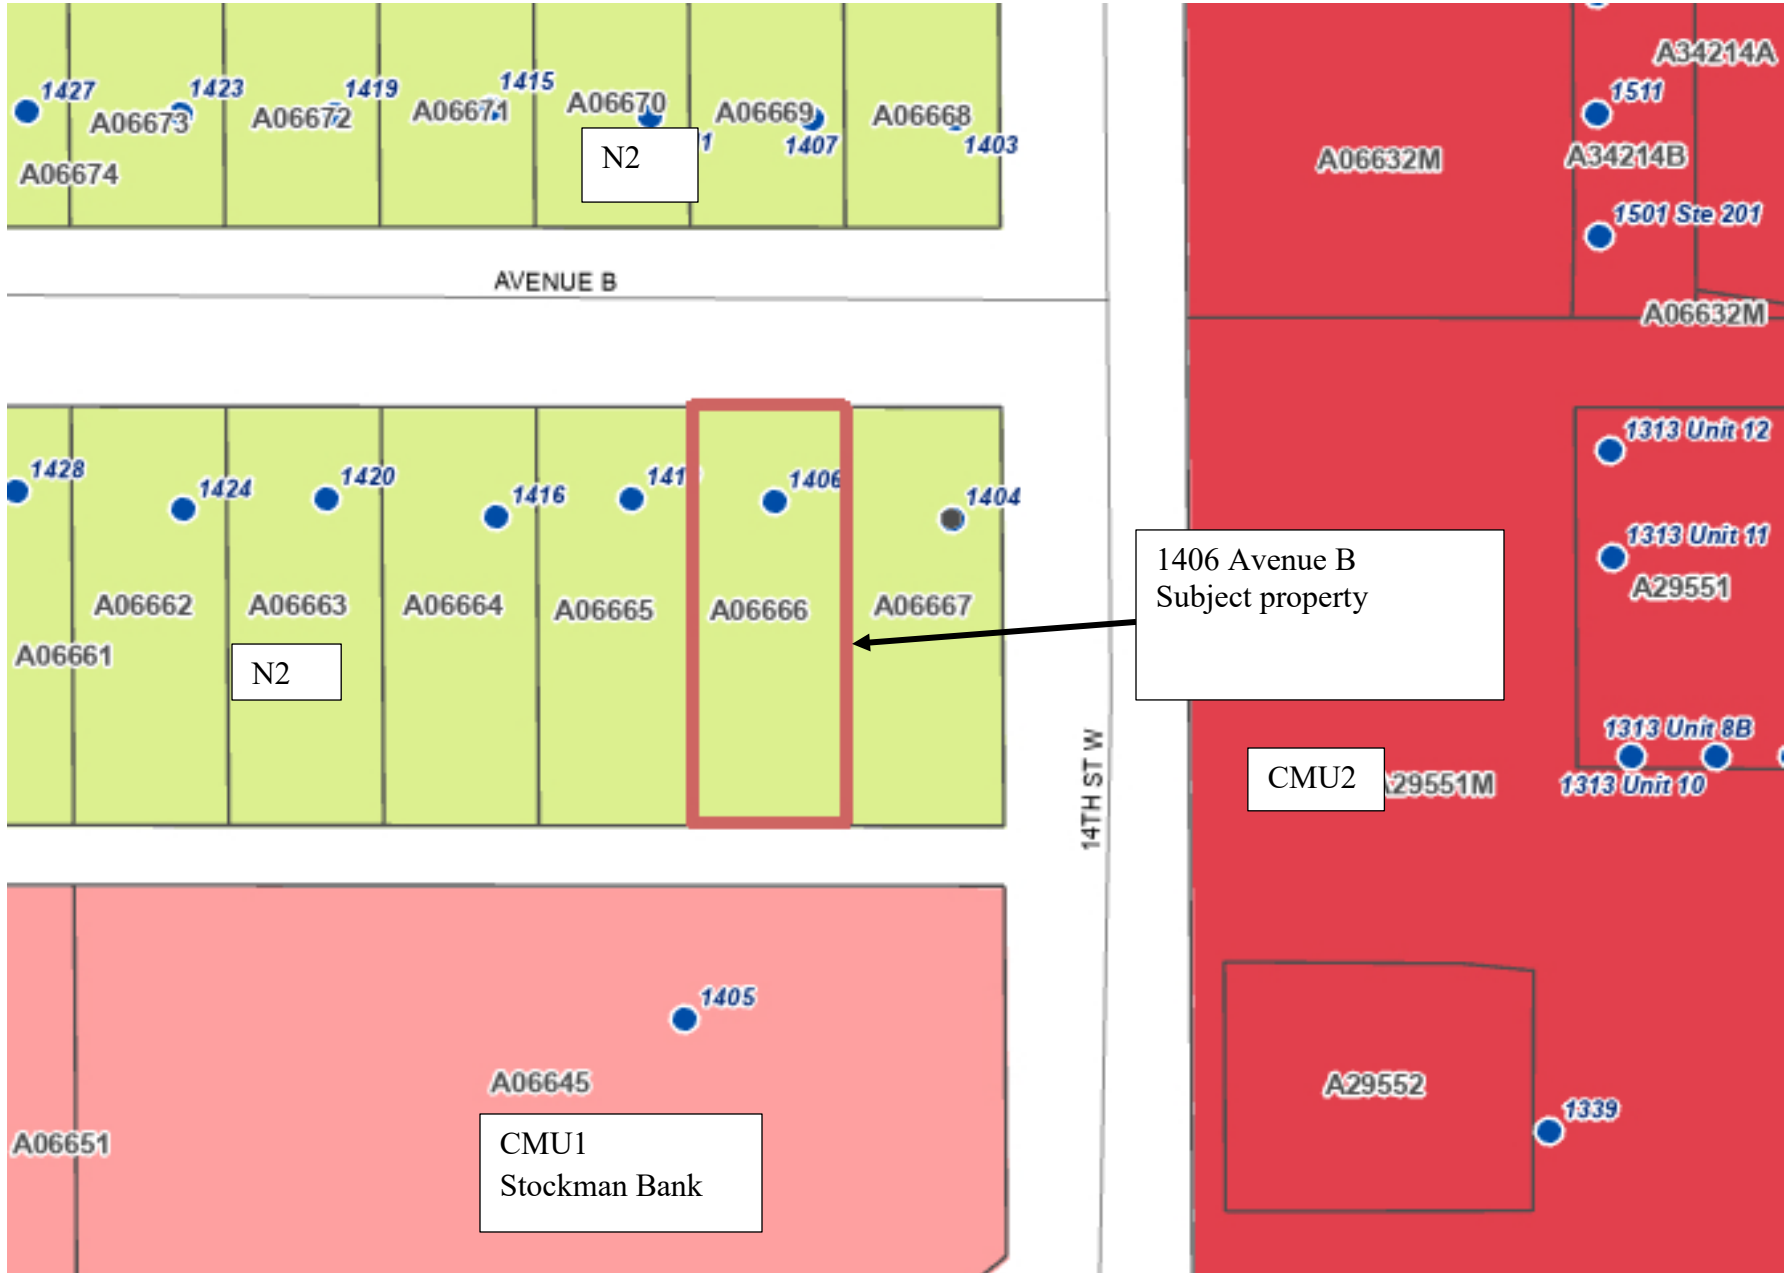

City Special Review 998 – 1406 Avenue B  
Zoning Map and Site Photos

Subject Property

Subject Property 1406 Avenue B

Subject Property 1404 Avenue B

View east on Avenue B to intersection of 14<sup>th</sup> St West

View north and east on Avenue B

View north and west across Avenue B

View west on Avenue B