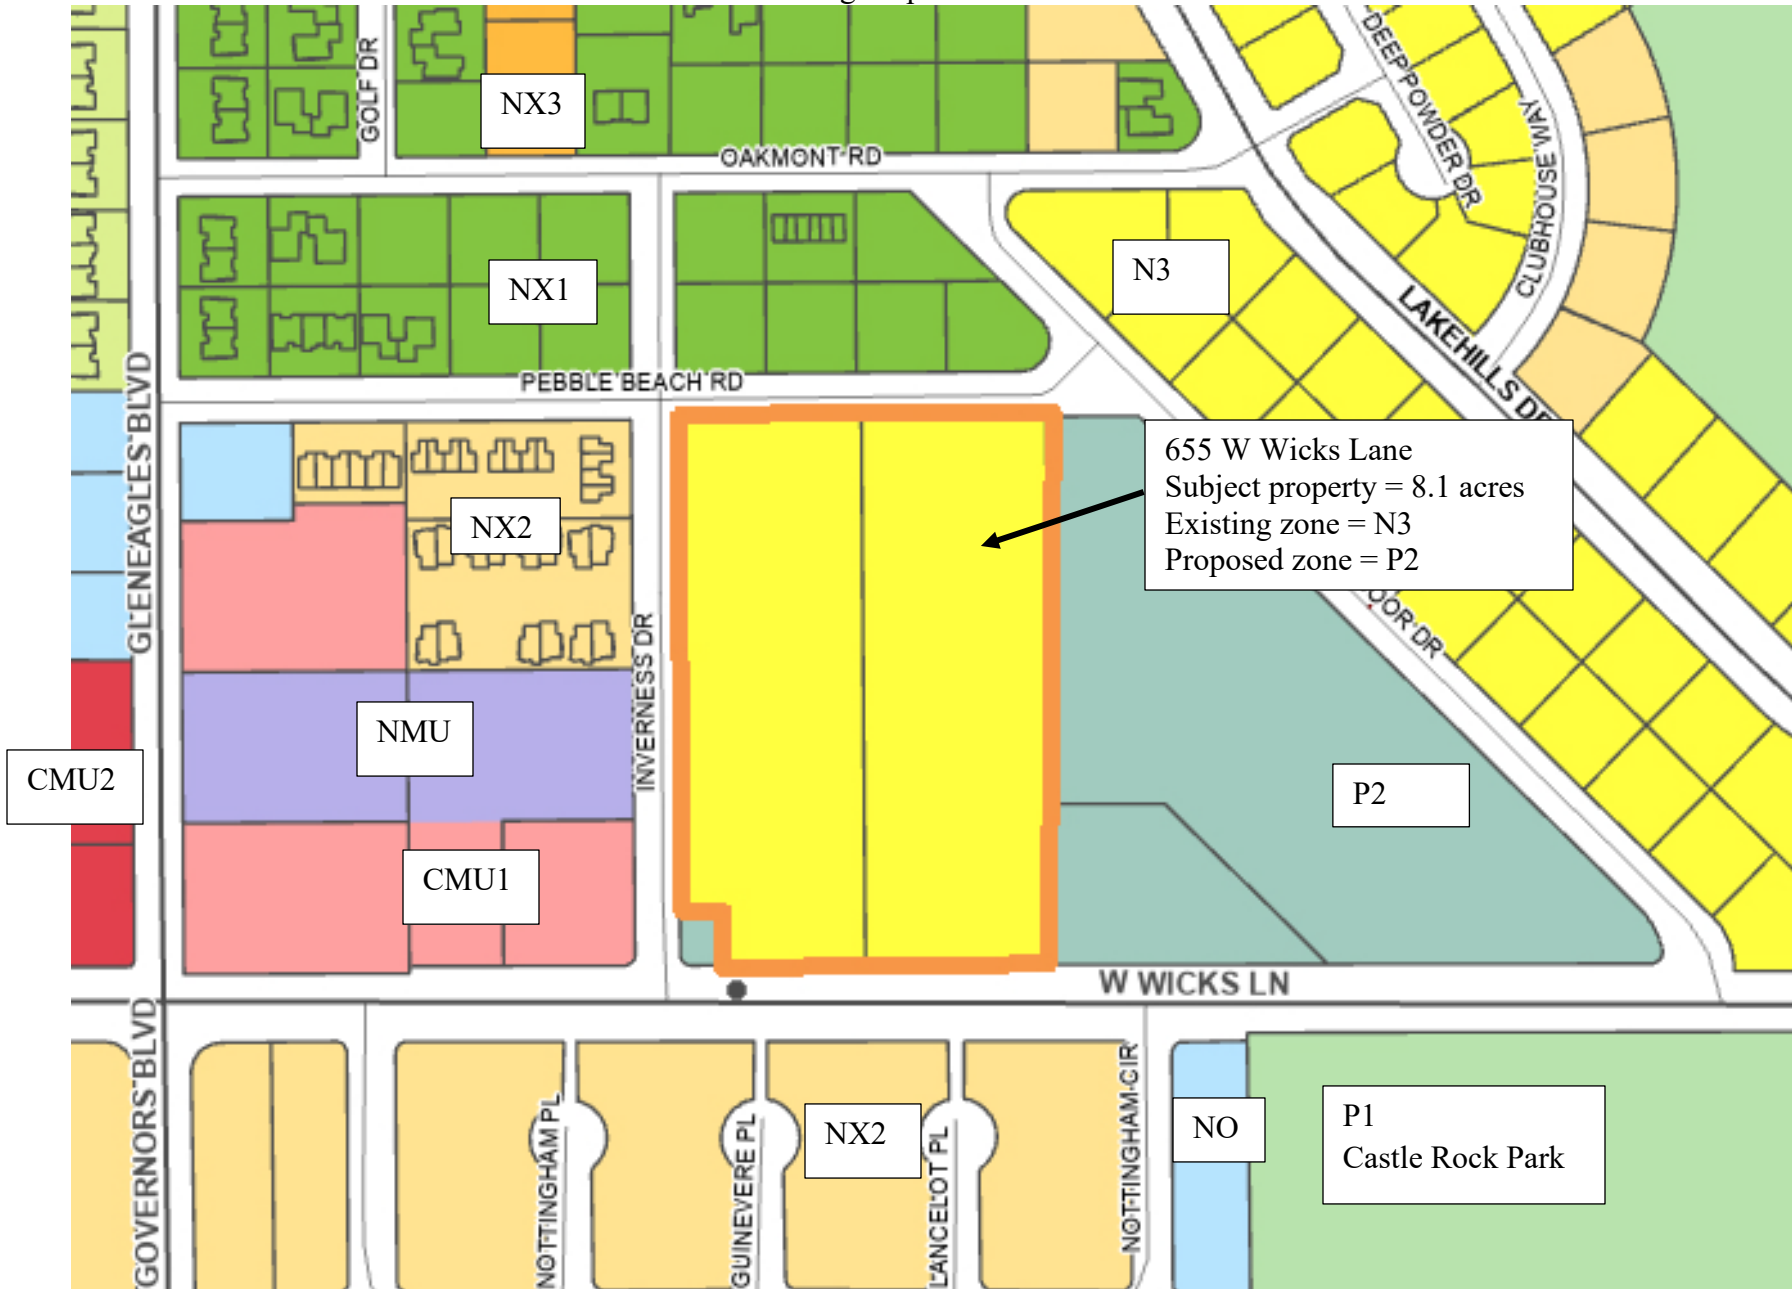

City Zone Change 1042 – 655 West Wicks Lane  
Zoning Map and Site Photos

Subject Property

Subject Property – view north from West Wicks Lane

View east along West Wicks Lane

View west on West Wicks Lane

View south across West Wicks Lane

View south and east across West Wicks Lane

View south east across West Wicks Lane

Aerial View of Property