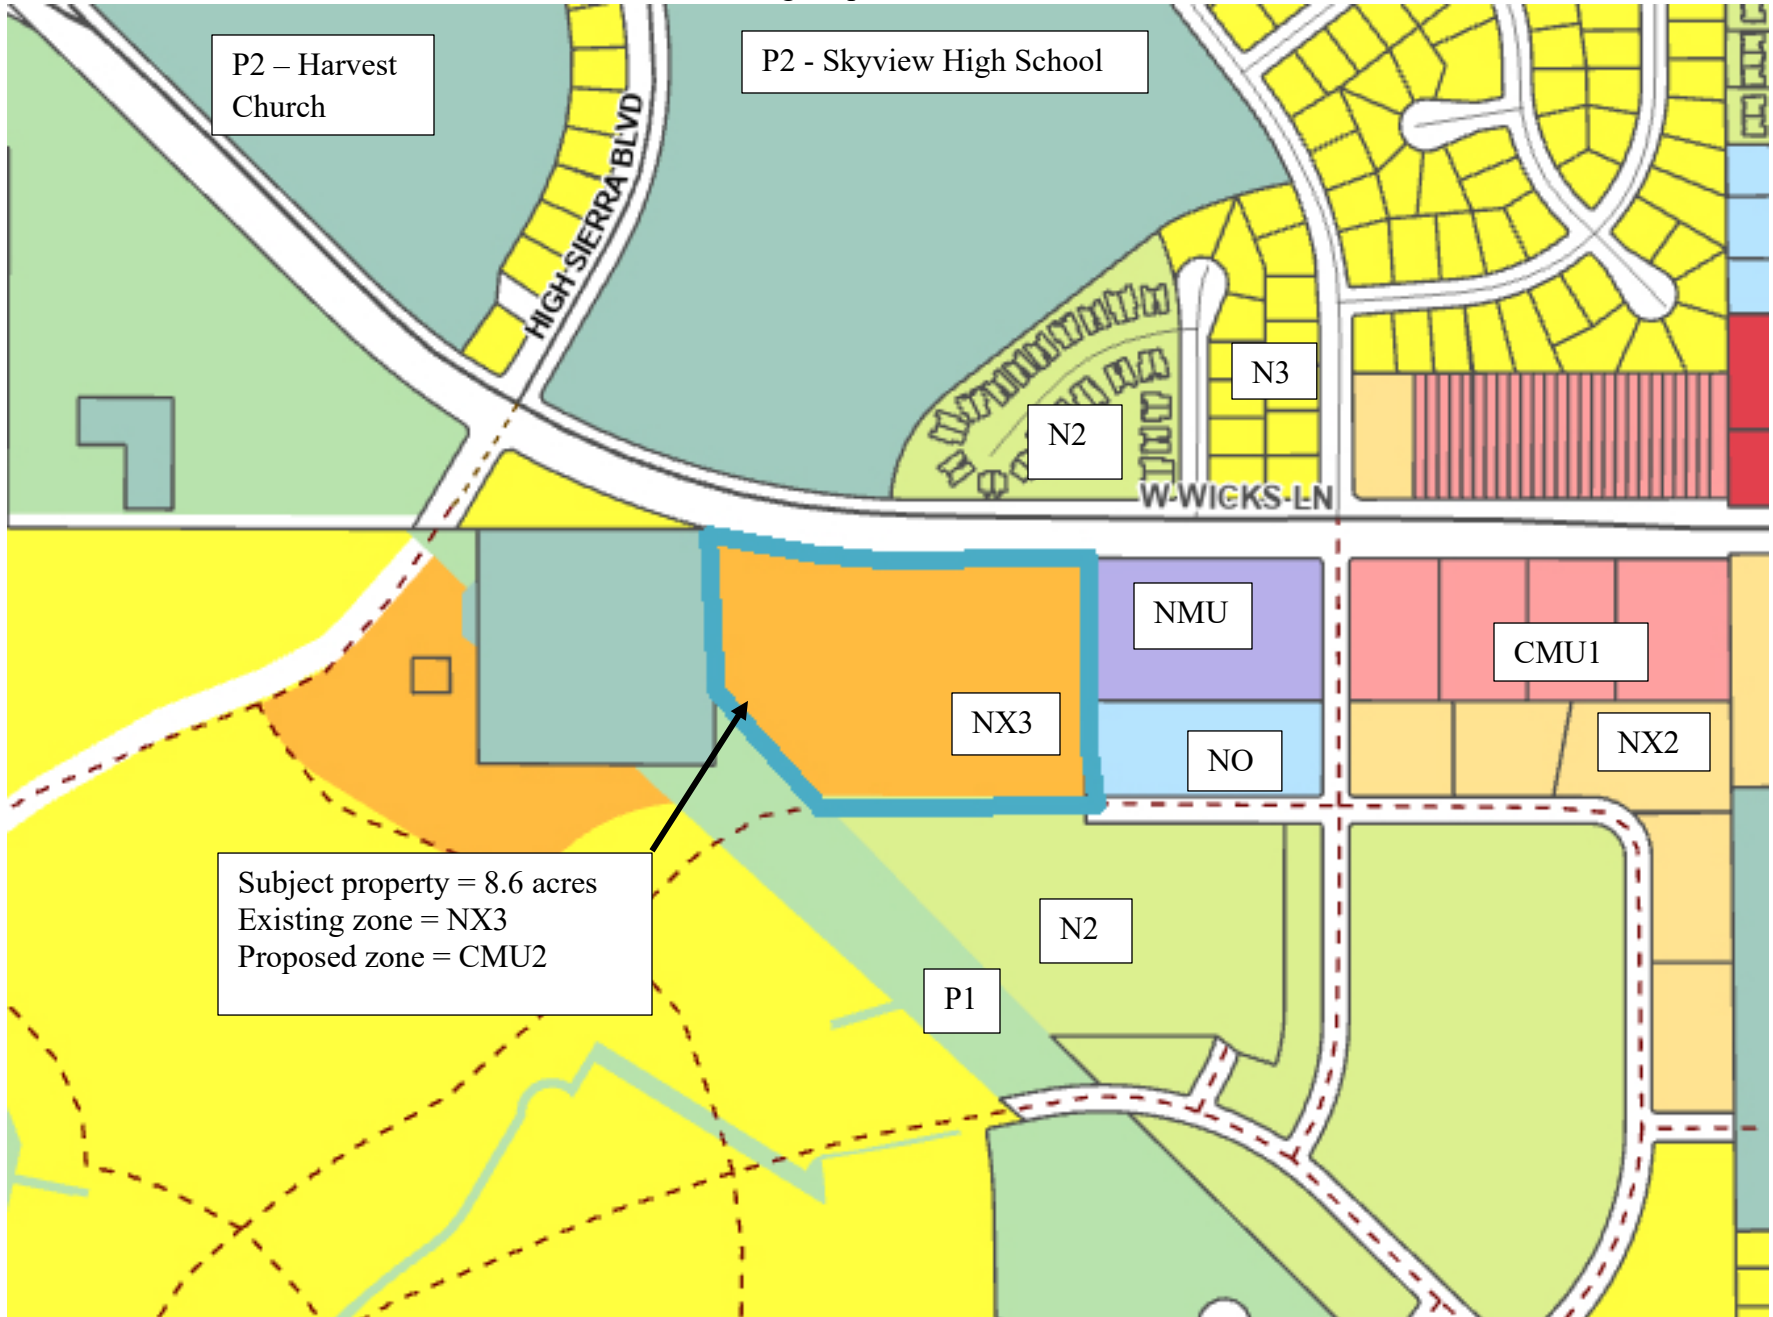

City Zone Change 1046 – 1202 W Wicks Lane – NX3 to CMU2
Zoning Map and Site Photos

Subject Property

Subject Property – view south from W Wicks Lane

View south east along W Wicks Lane

View south and west from W Wicks Lane

View north across W Wicks Lane – Skyview High School

View north and east across W Wicks Lane

View north and west across W Wicks Lane