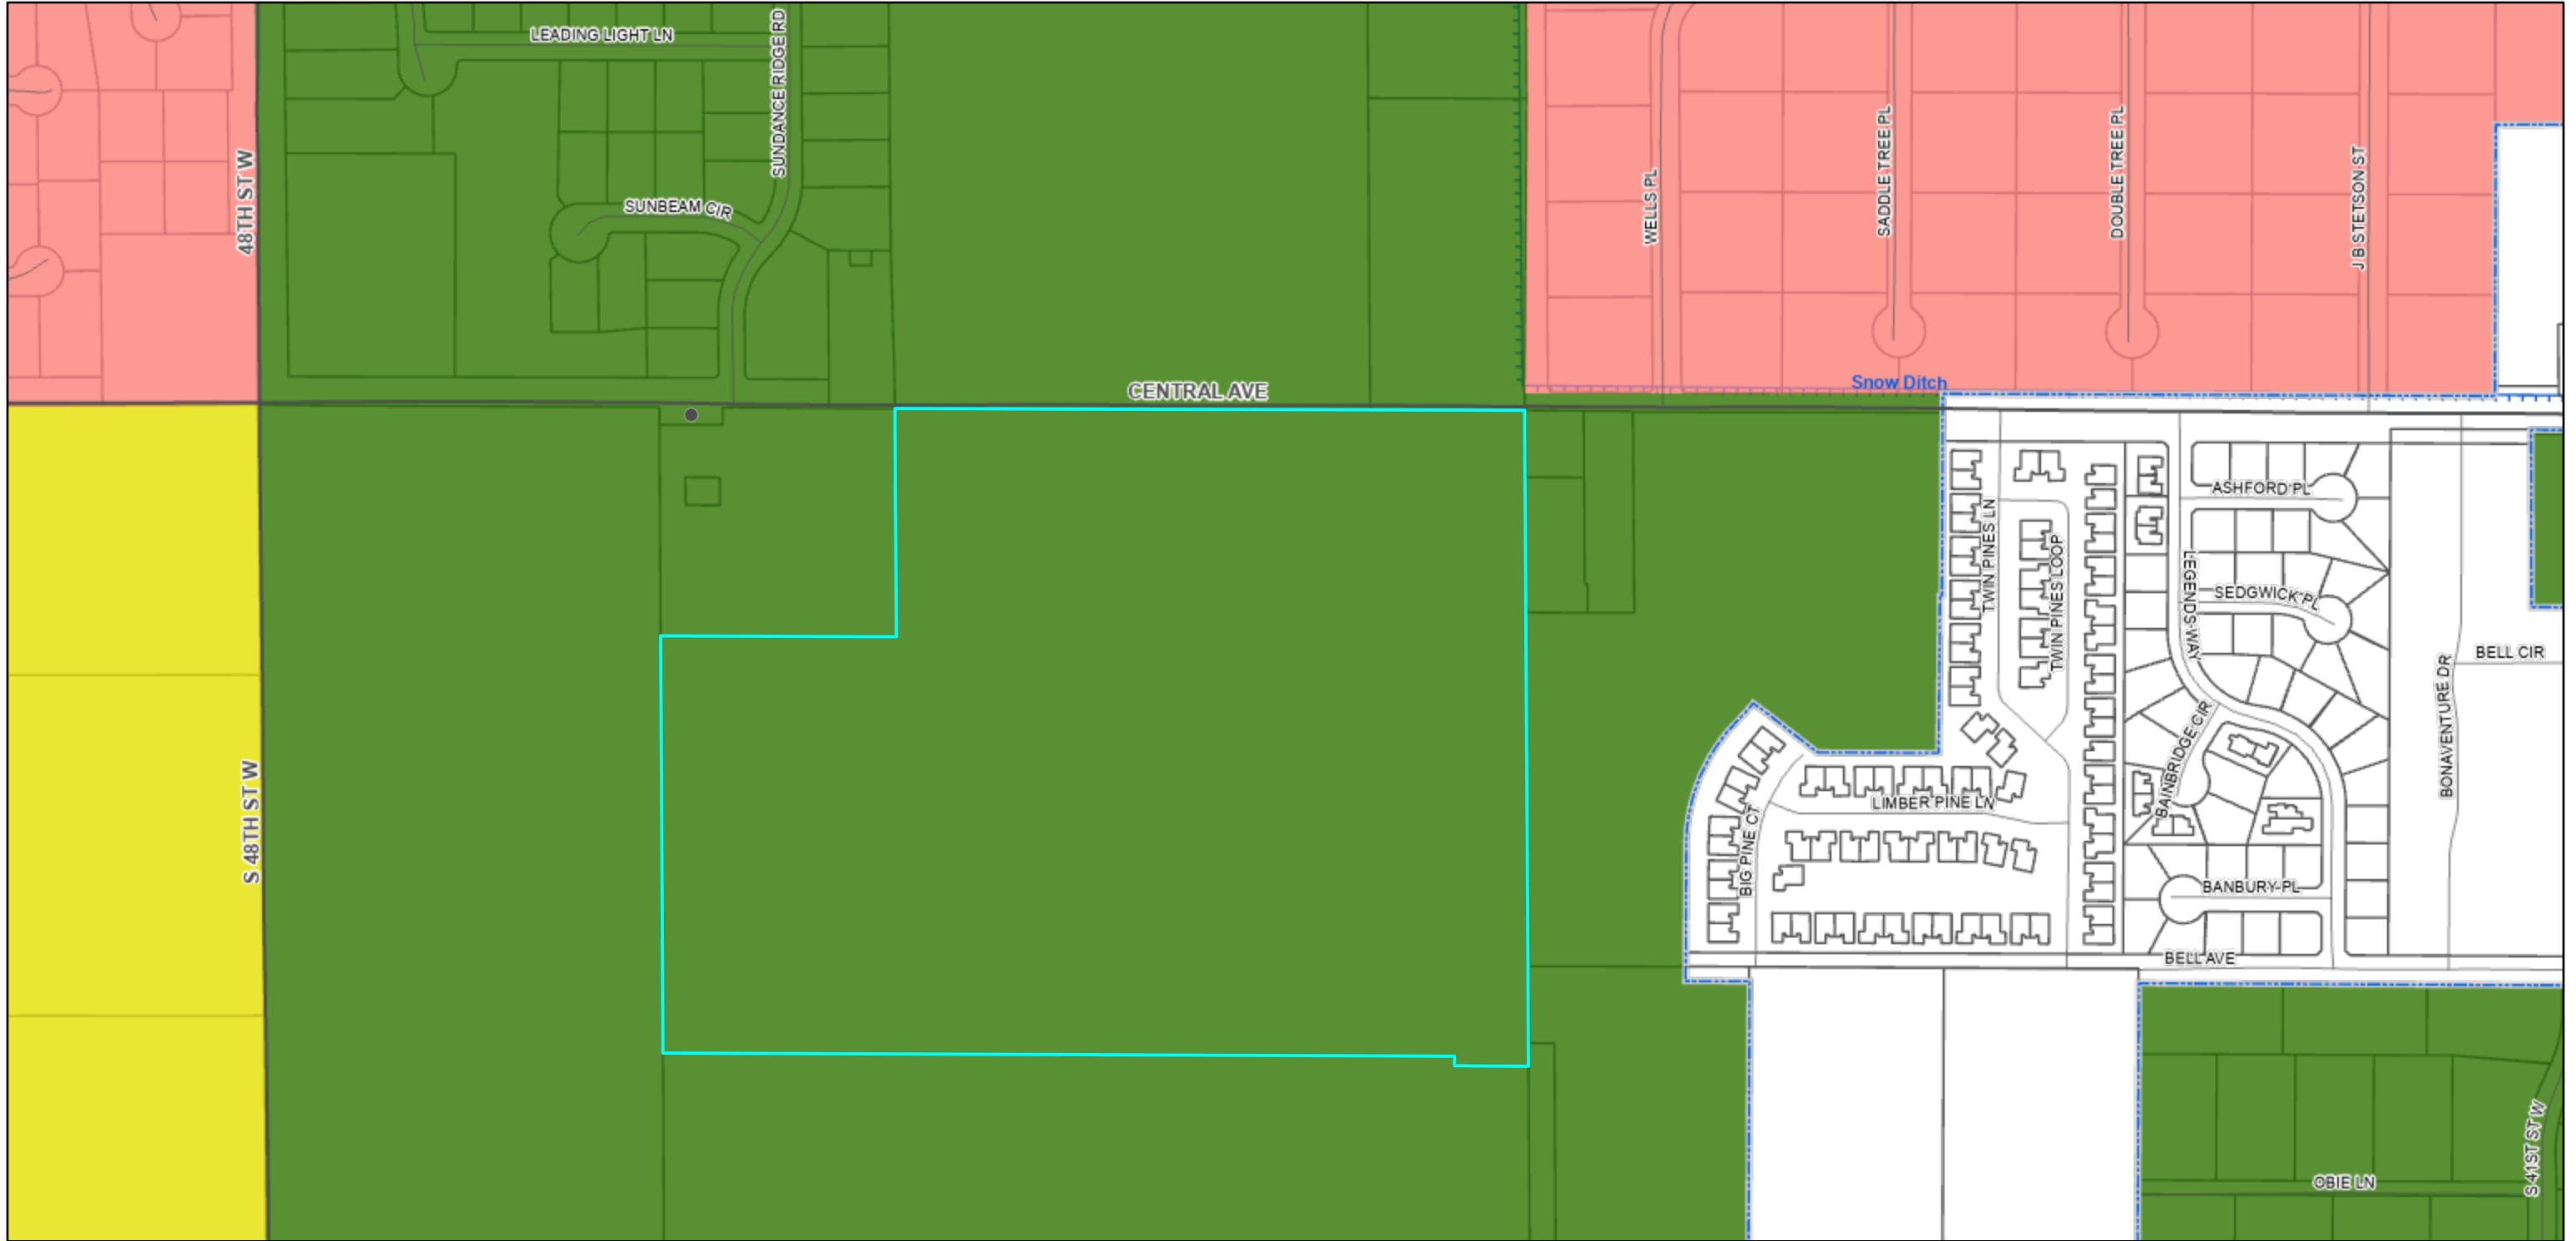

Limits of Annexation 24-02

3/4/2024, 11:27:47 AM

Limits of Annexation

- | | | |
|--|----------------------|----------|
| Zone 1 Petition Area | Canal or Ditch | ARTERIAL |
| Zone 2 Long Range Area | Tax Parcels | STREET |
| Zone 3 County Developed Area | Billings City Limits | |