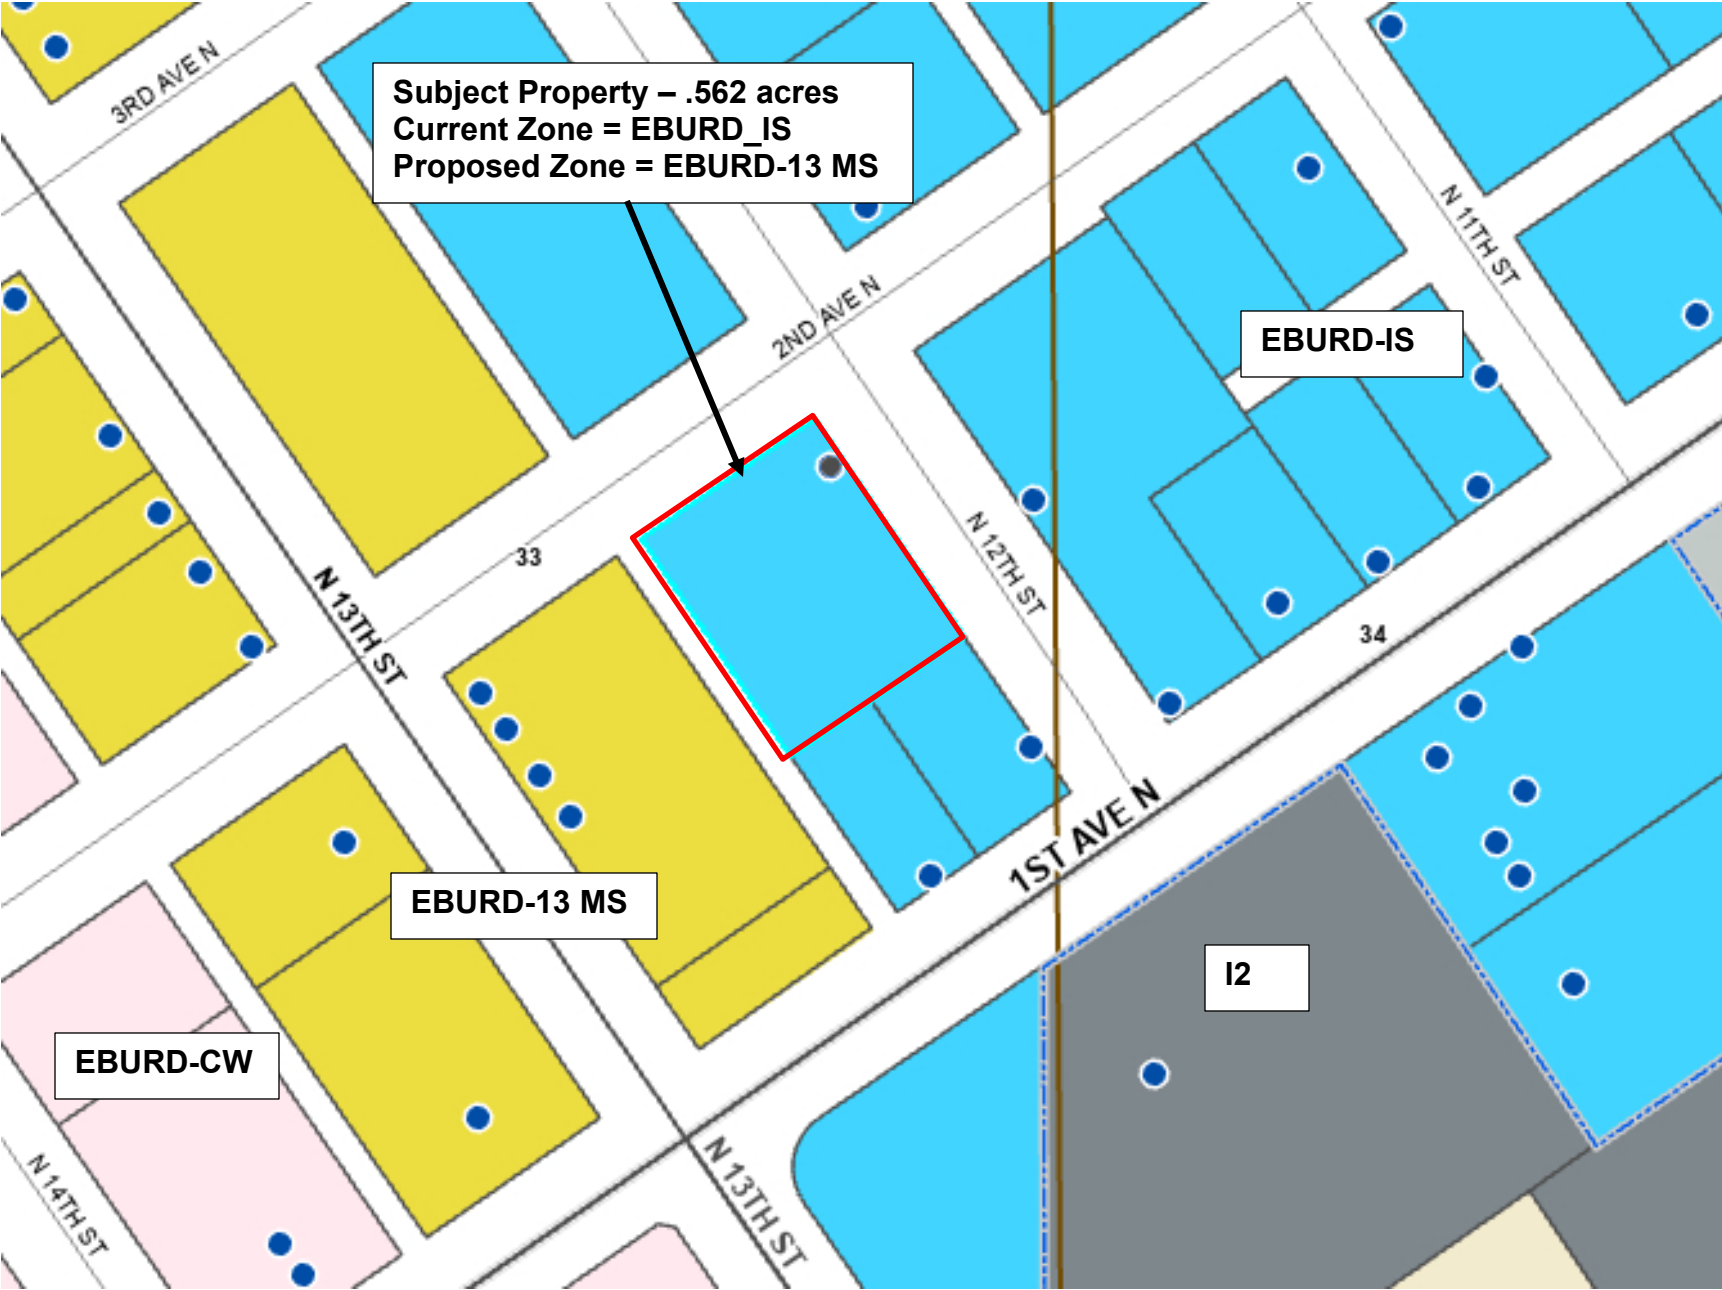

City Zone Change 1051 – 122 N 12th St – EBURD-IS to EBURD-13 MS

Zoning Map and Site Photos

Original Zone District Map for EBURD district 2012

Current Zone District Map for EBURD 2024 – changes noted

Subject Property – view west from N 12th St

View south along N 12th St

View north at intersection of N 12th St and 2nd Ave N

View northeast across intersection of N 12th St and 2nd Ave N

View east across N 12th St

Billings Bronze Foundry on subject property prior to February 2018 fire