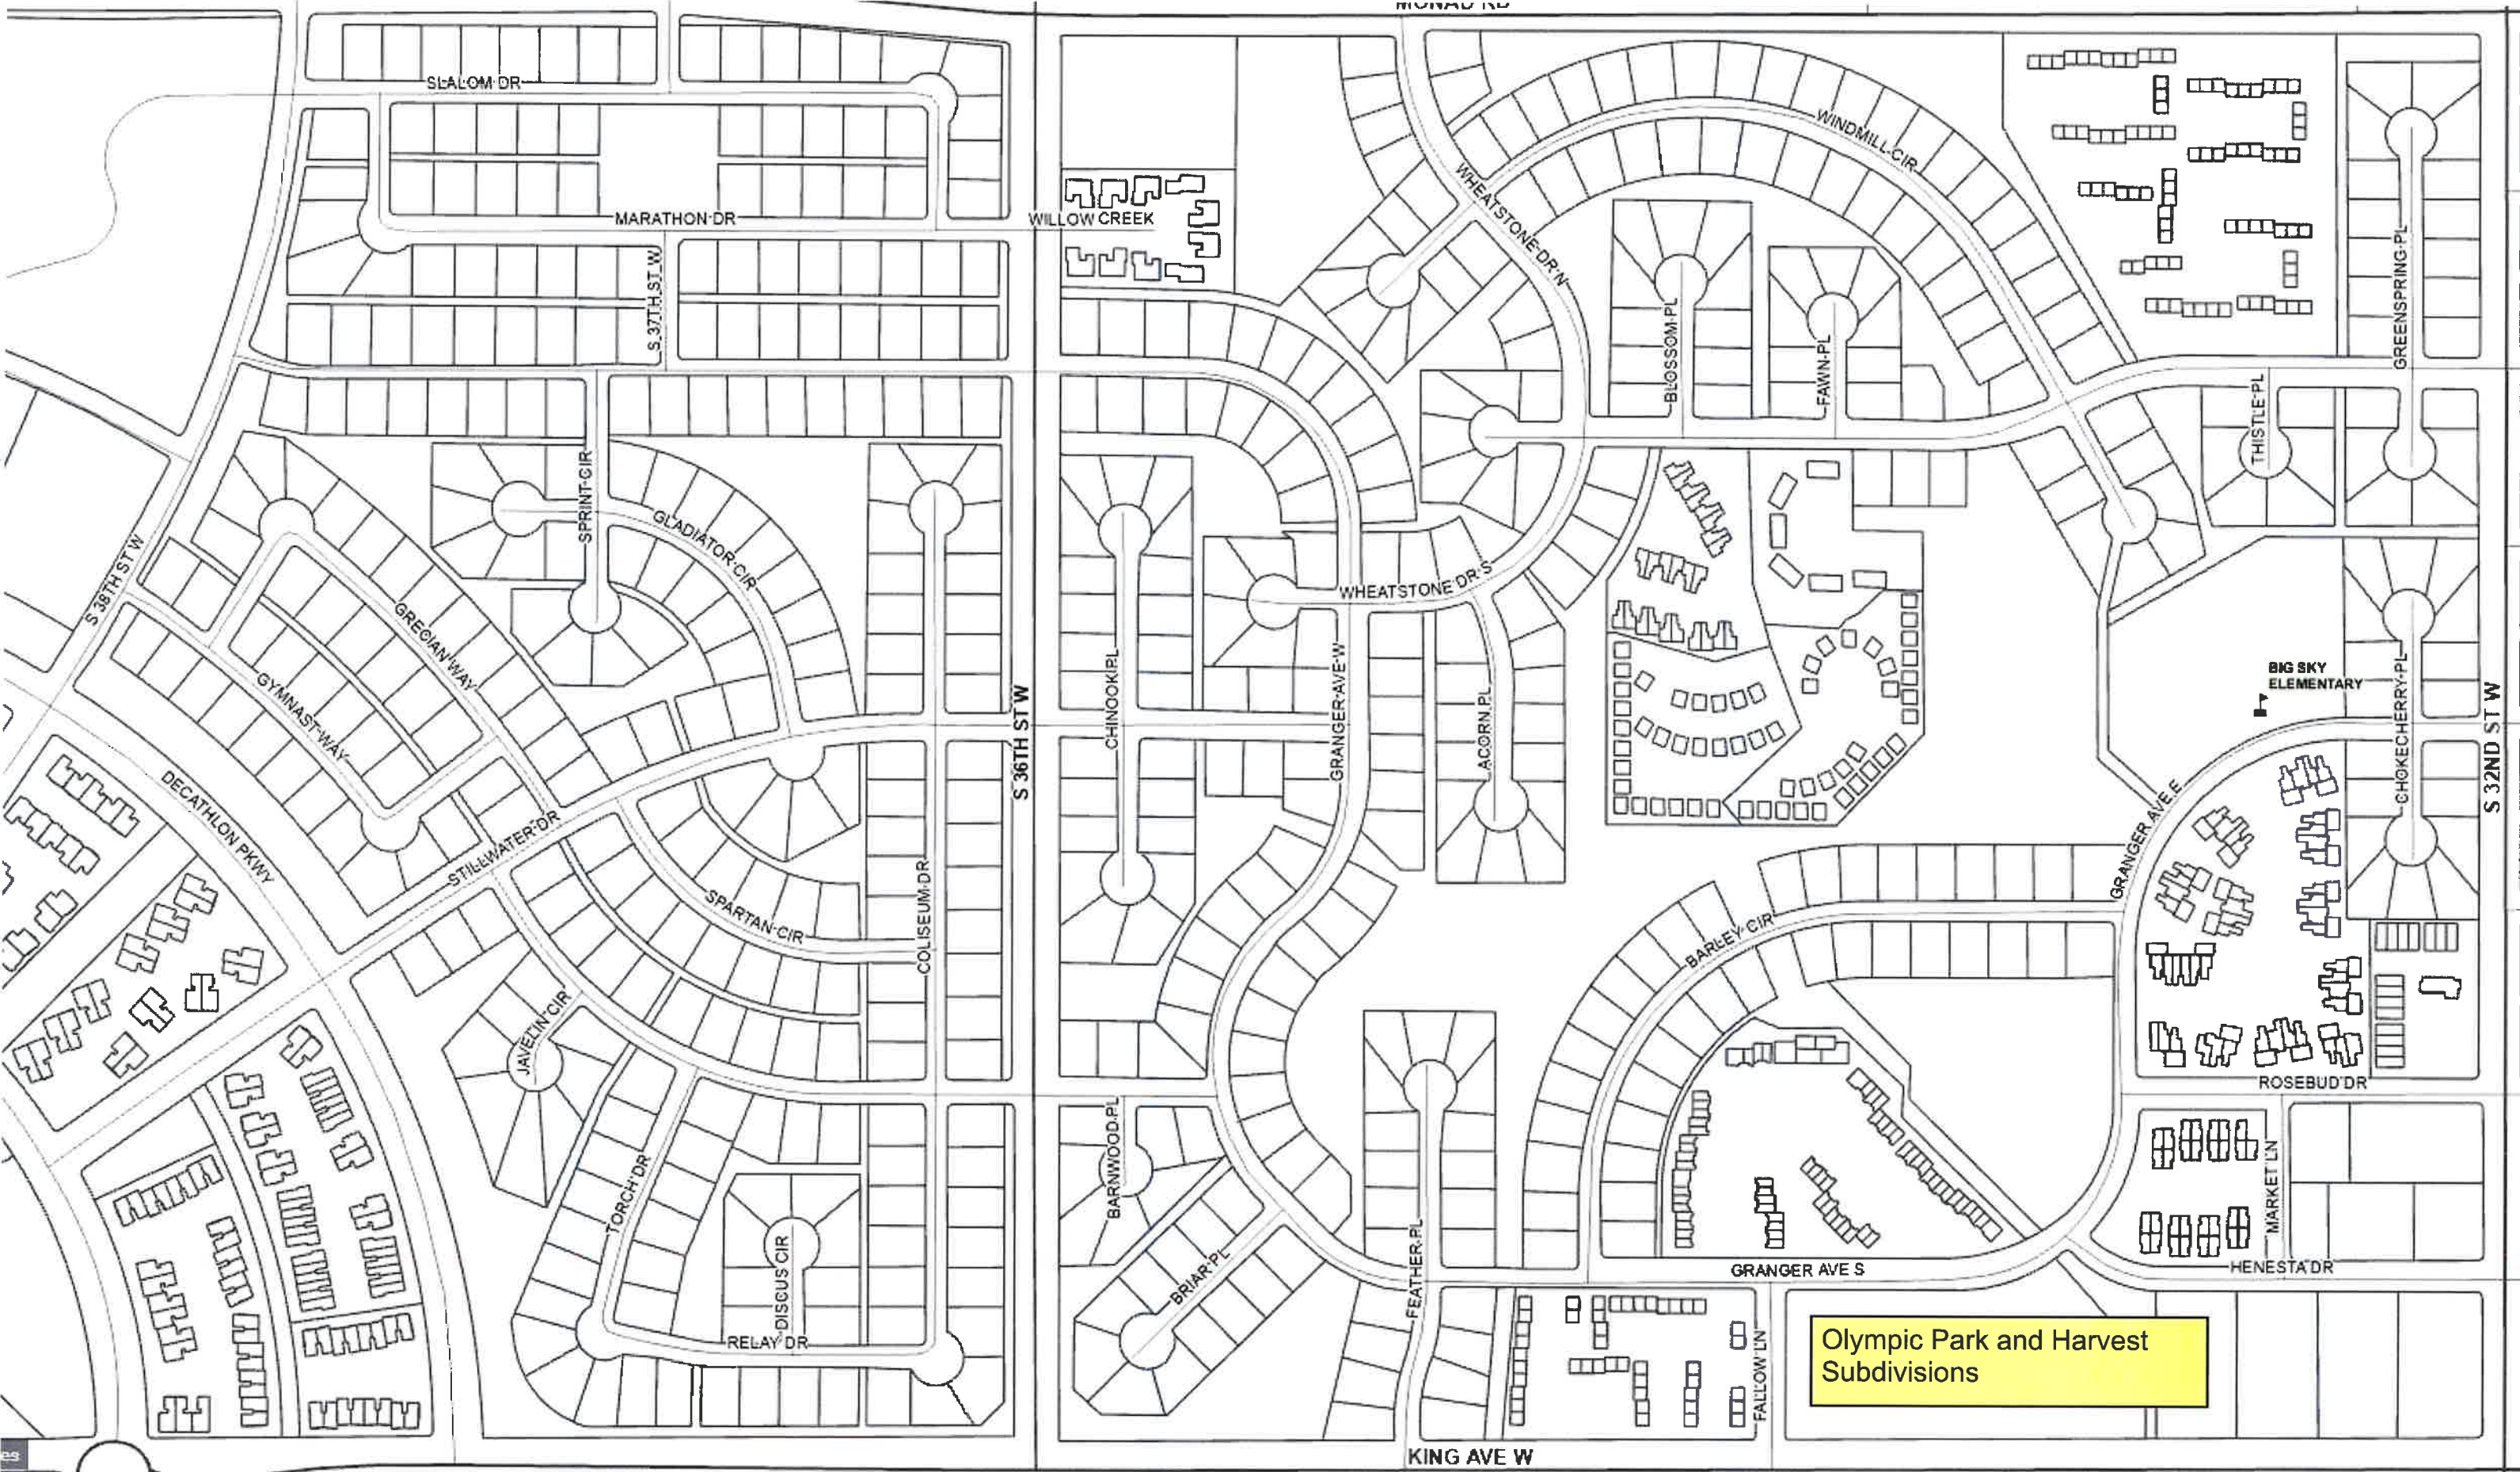

Copper Ridge Subdivision

**Galaxy, Kimberly and Terrace Estates
Subdivisions**

High Sierra Subdivision

0.51045841 Degrees

Ironwood Subdivision

Olympic Park and Harvest
Subdivisions

RIMROCK RD

DONNA CT

DONNA DR

TREASURE DR

Poly Vista Estates

VICKERY CT

CITY HILL

MARJORIE DR

AD

38TH ST W

Rimpoint Subdivision

48TH ST W

PALISADES PARK DR

PINE COVE

RIM POINT DR

RIM POINT PL

HIGH PARK DR

N WAY

RIMROCK-FRONTAGE RD

ROCK RD

Shiloh Point and Rush Subdivisions

Willshire Heights