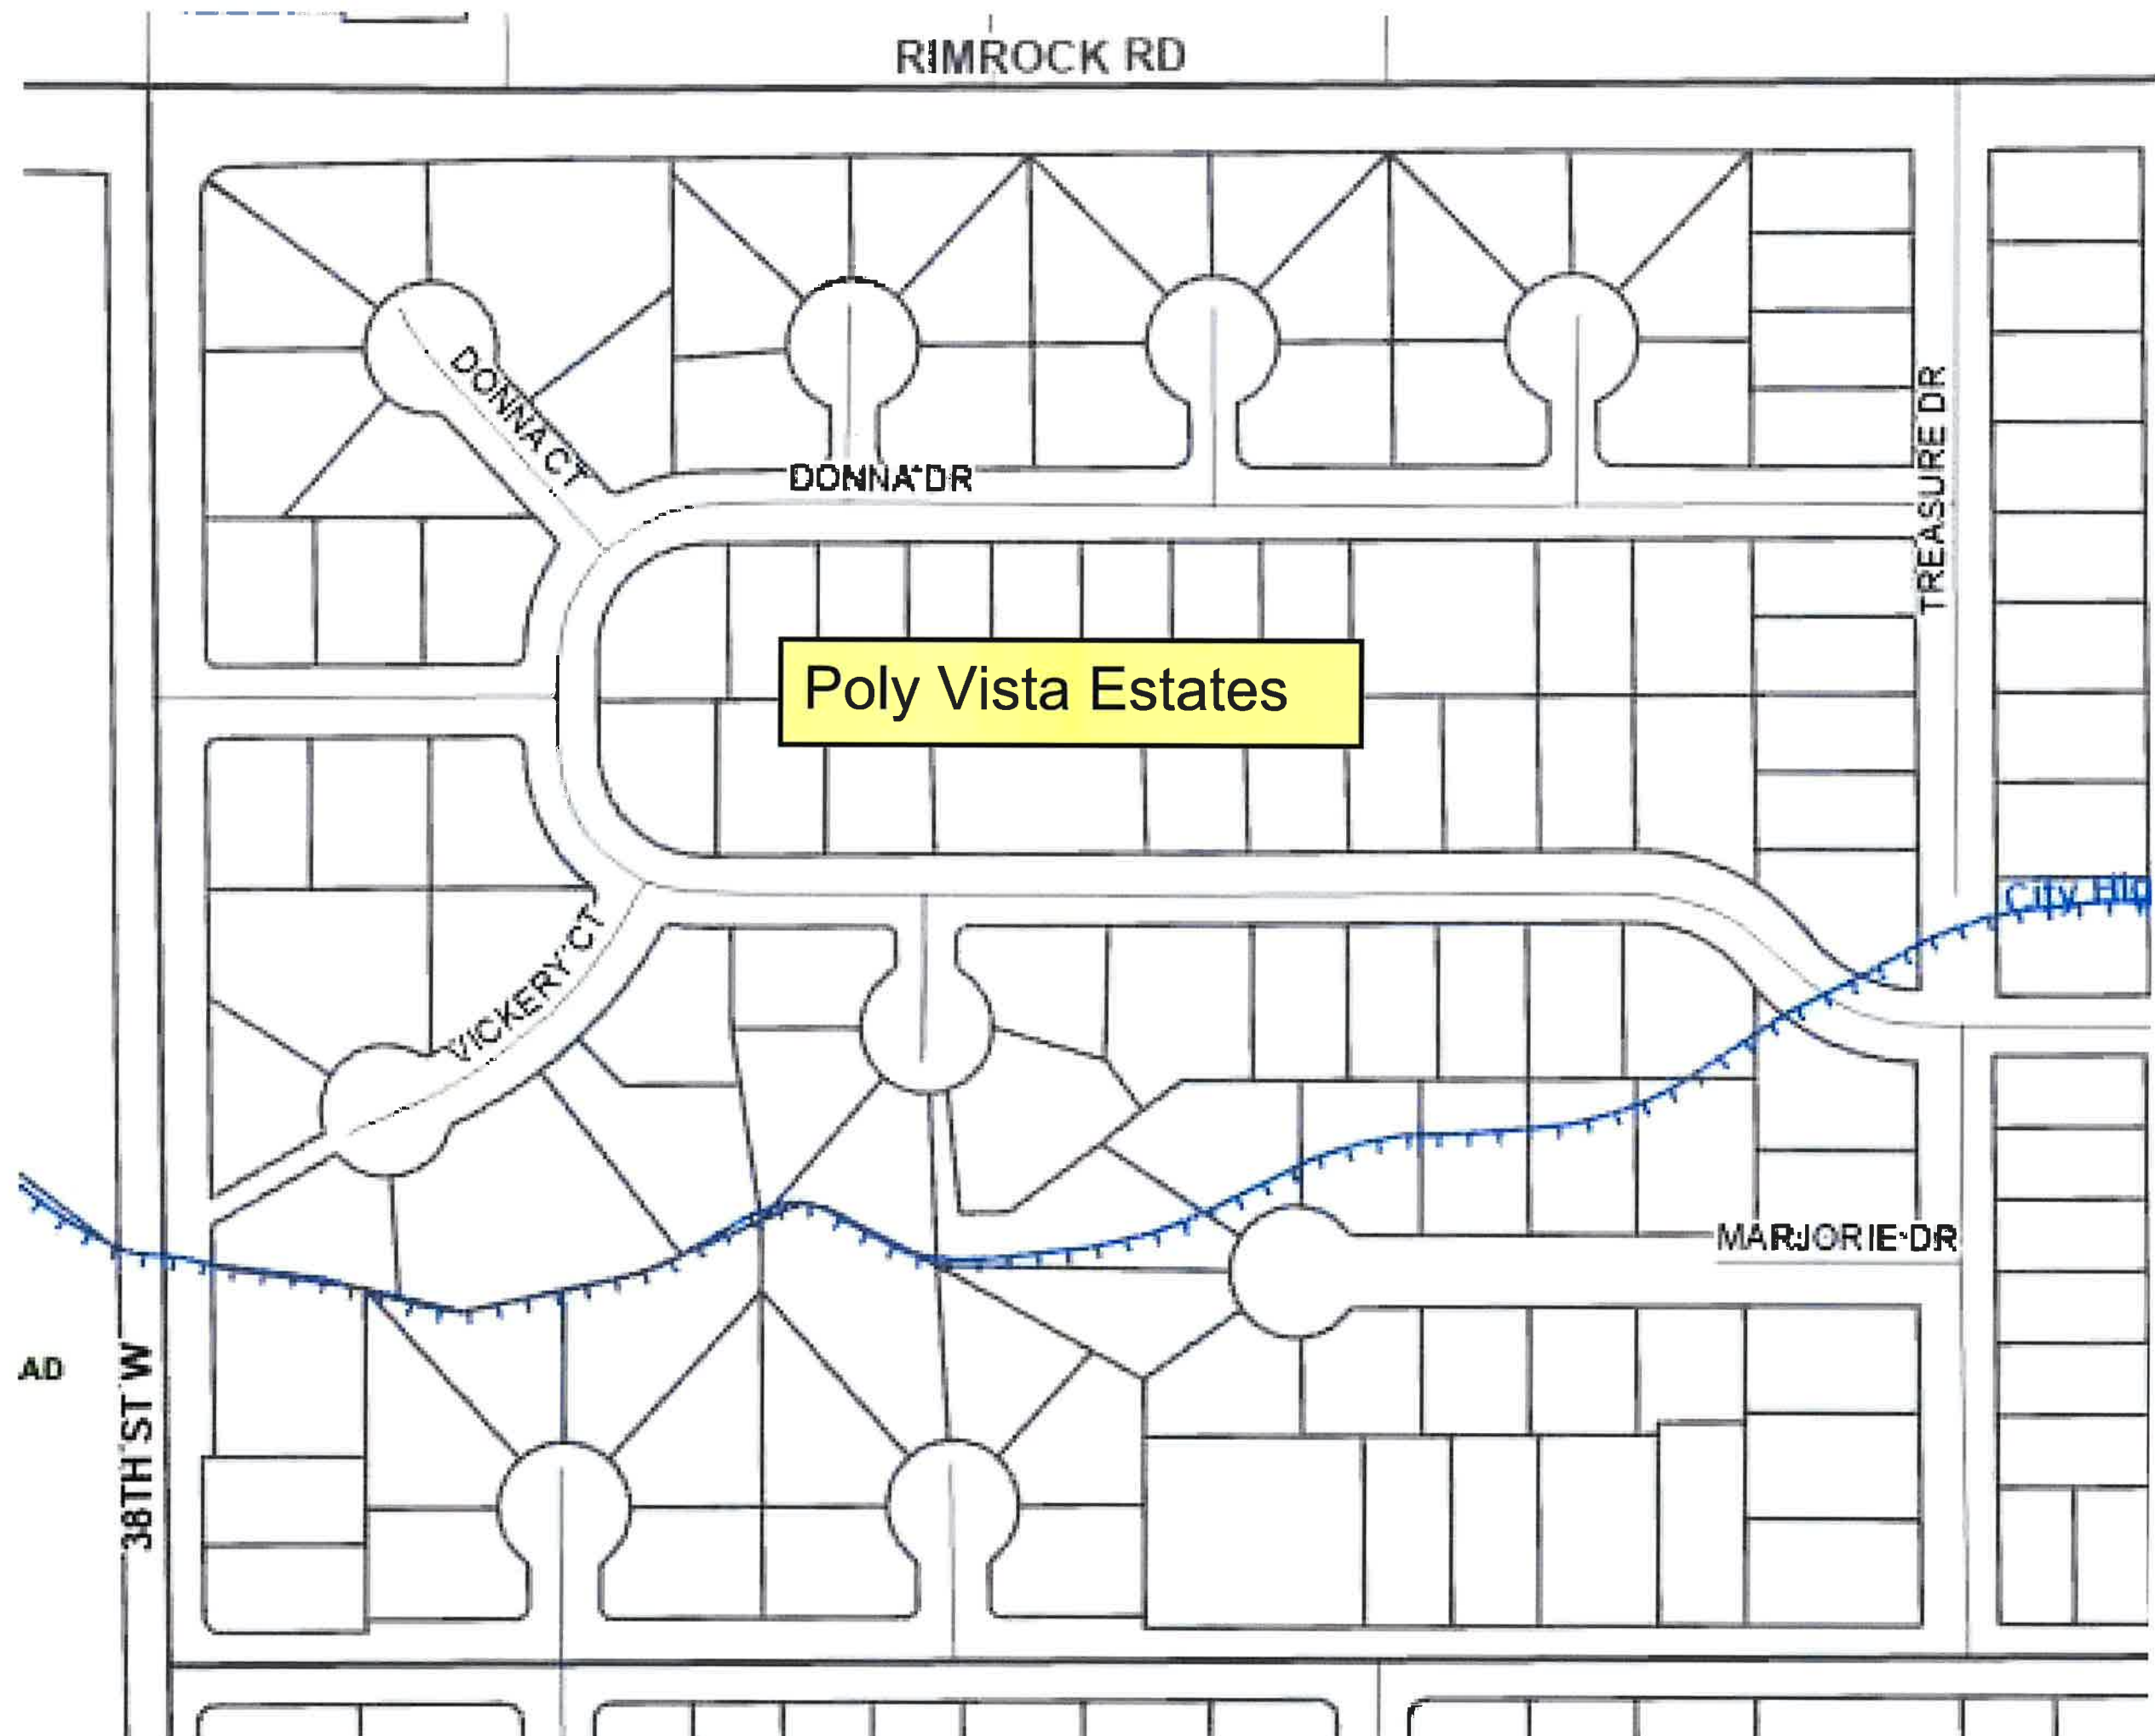

DONNA DR

TREASURE DR

Poly Vista Estates

VICKERY CT

CITY HILL

MARJORIE DR

AD

38TH ST W

Rimpoint Subdivision

48TH ST W

PALISADES PARK DR

PINE COVE

RIM POINT DR

RIM POINT PL

HIGH PARK DR

N WAY

RIMROCK-FRONTAGE RD

ROCK RD

Shiloh Point and Rush Subdivisions

Willshire Heights