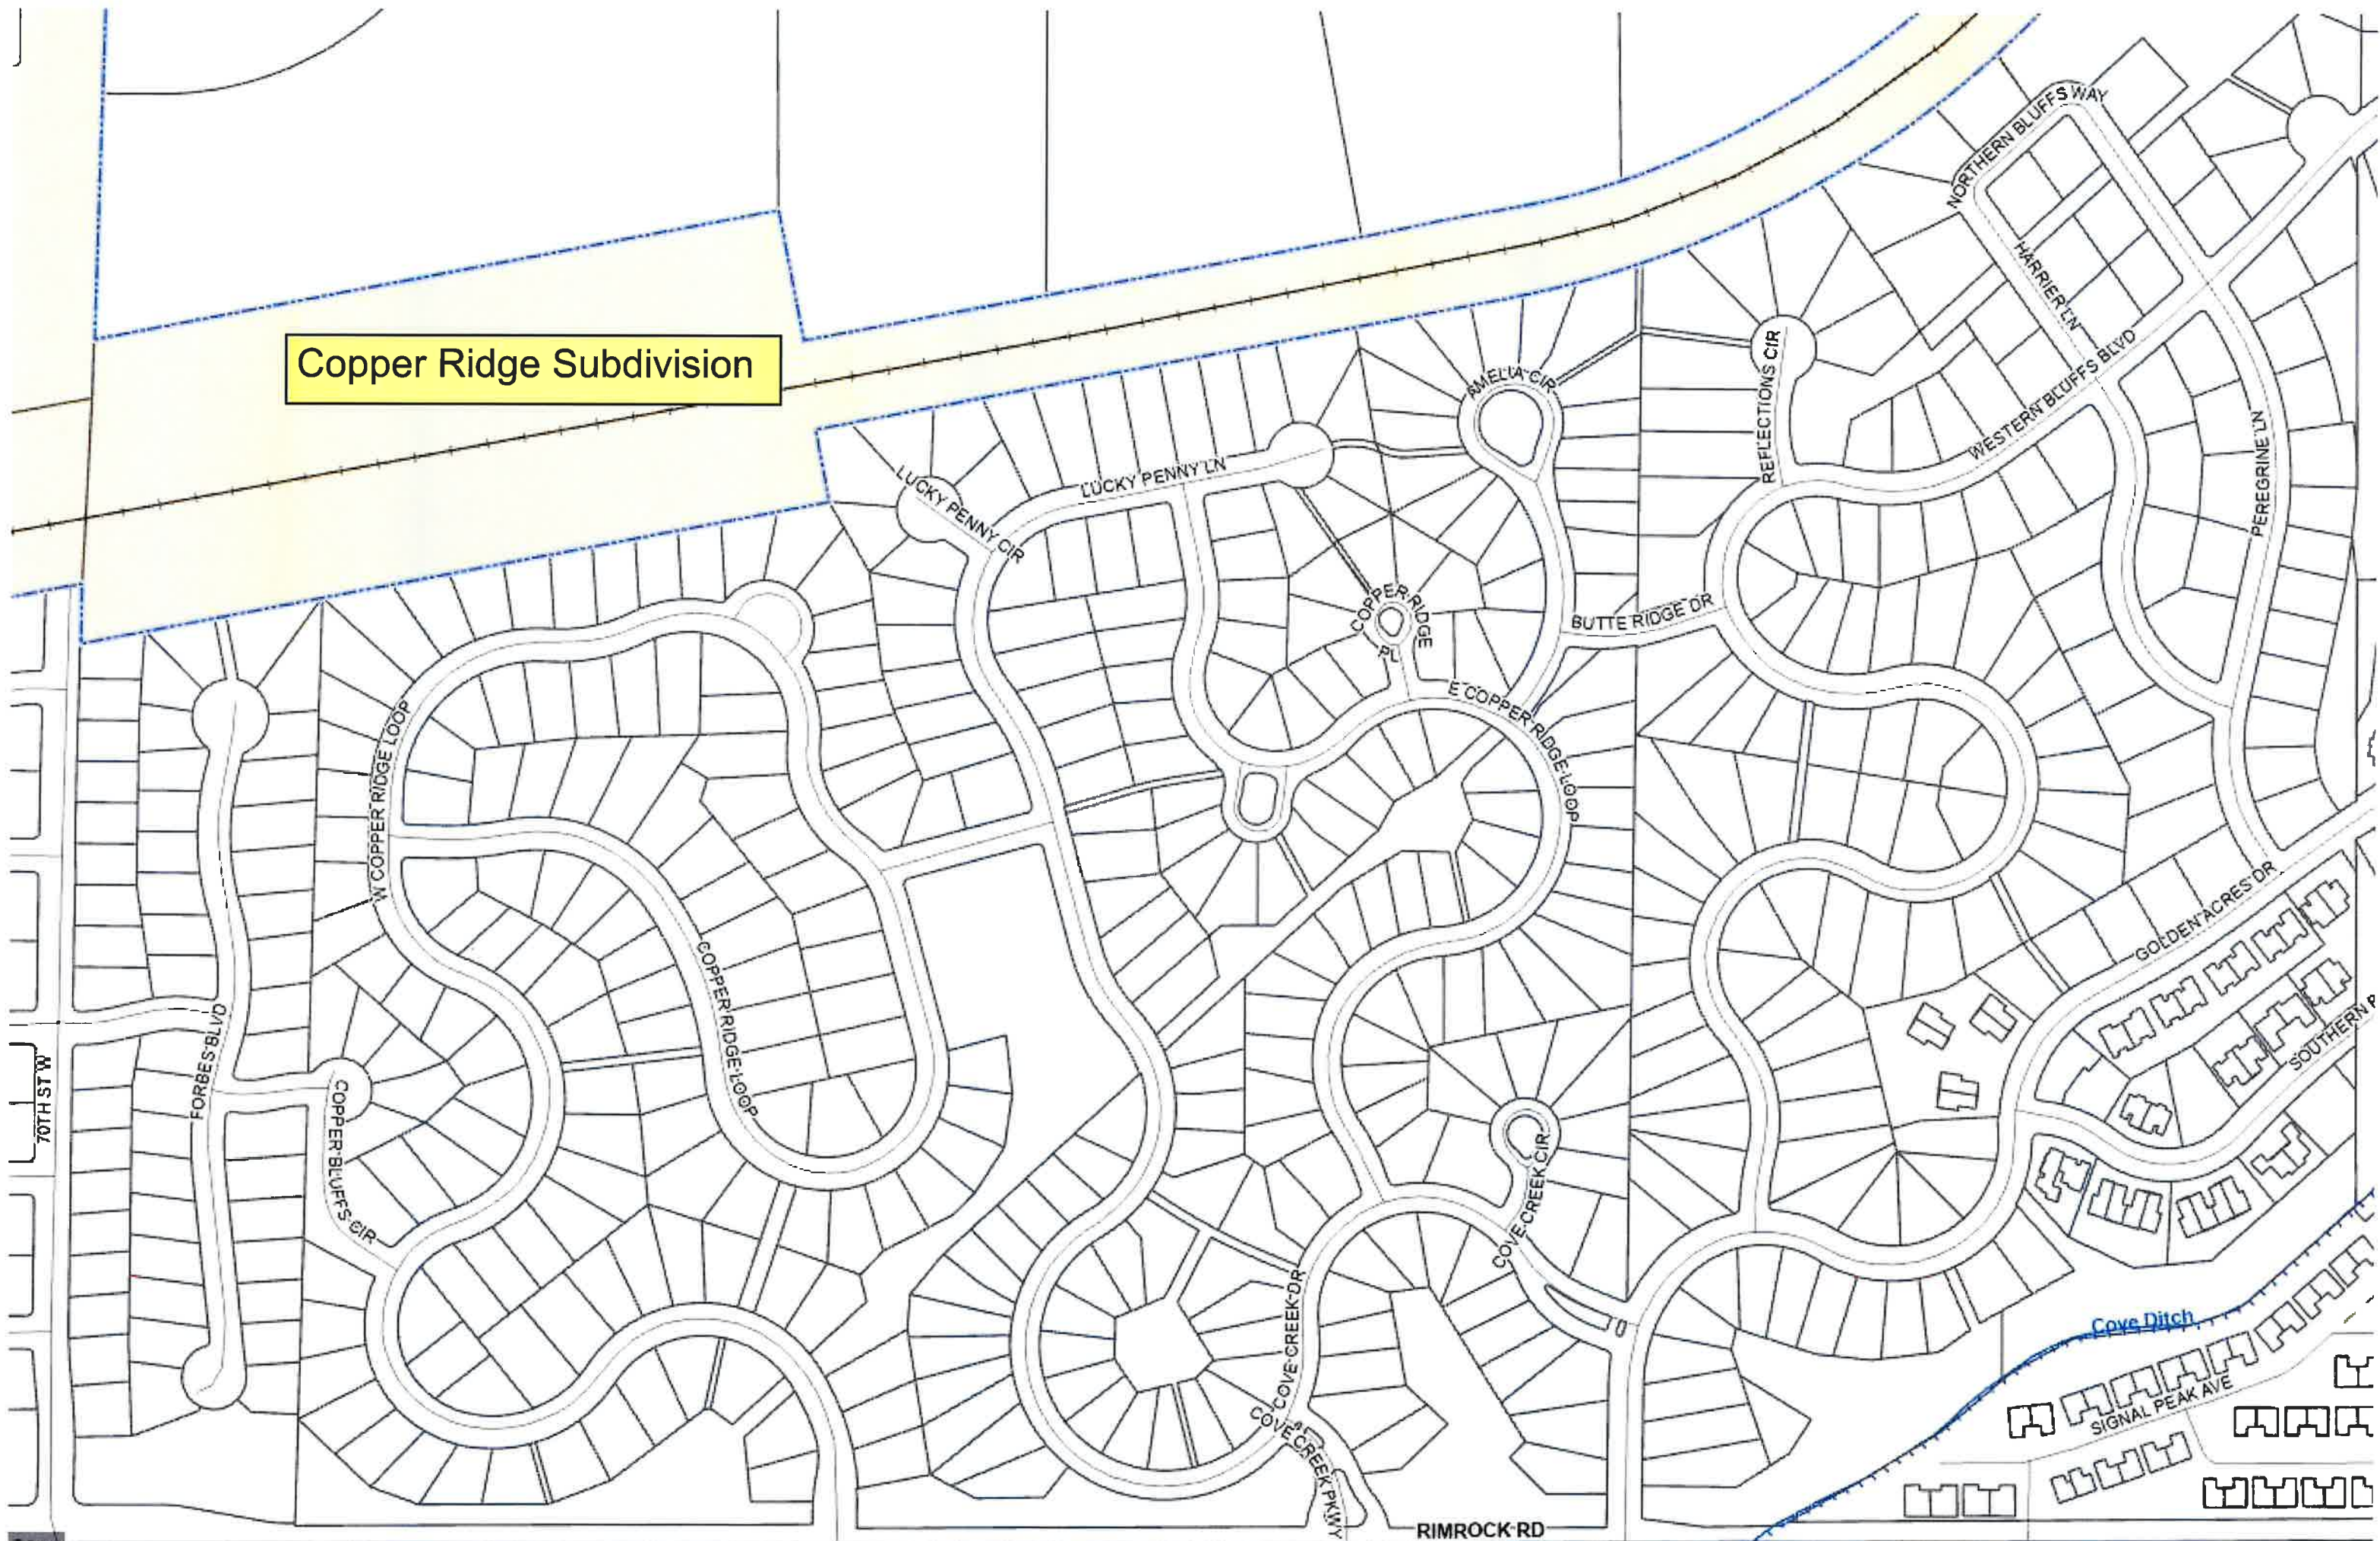

Copper Ridge Subdivision

**Galaxy, Kimberly and Terrace Estates
Subdivisions**

High Sierra Subdivision

0.51045841 Degrees

Ironwood Subdivision

Olympic Park and Harvest
Subdivisions

RIMROCK RD

DONNA CT

DONNA DR

TREASURE DR

Poly Vista Estates

VICKERY CT

CITY HILL

MARJORIE DR

AD

38TH ST W

RIMROCK-FRONTAGE RD

ROCK RD

Shiloh Point and Rush Subdivisions

Willshire Heights