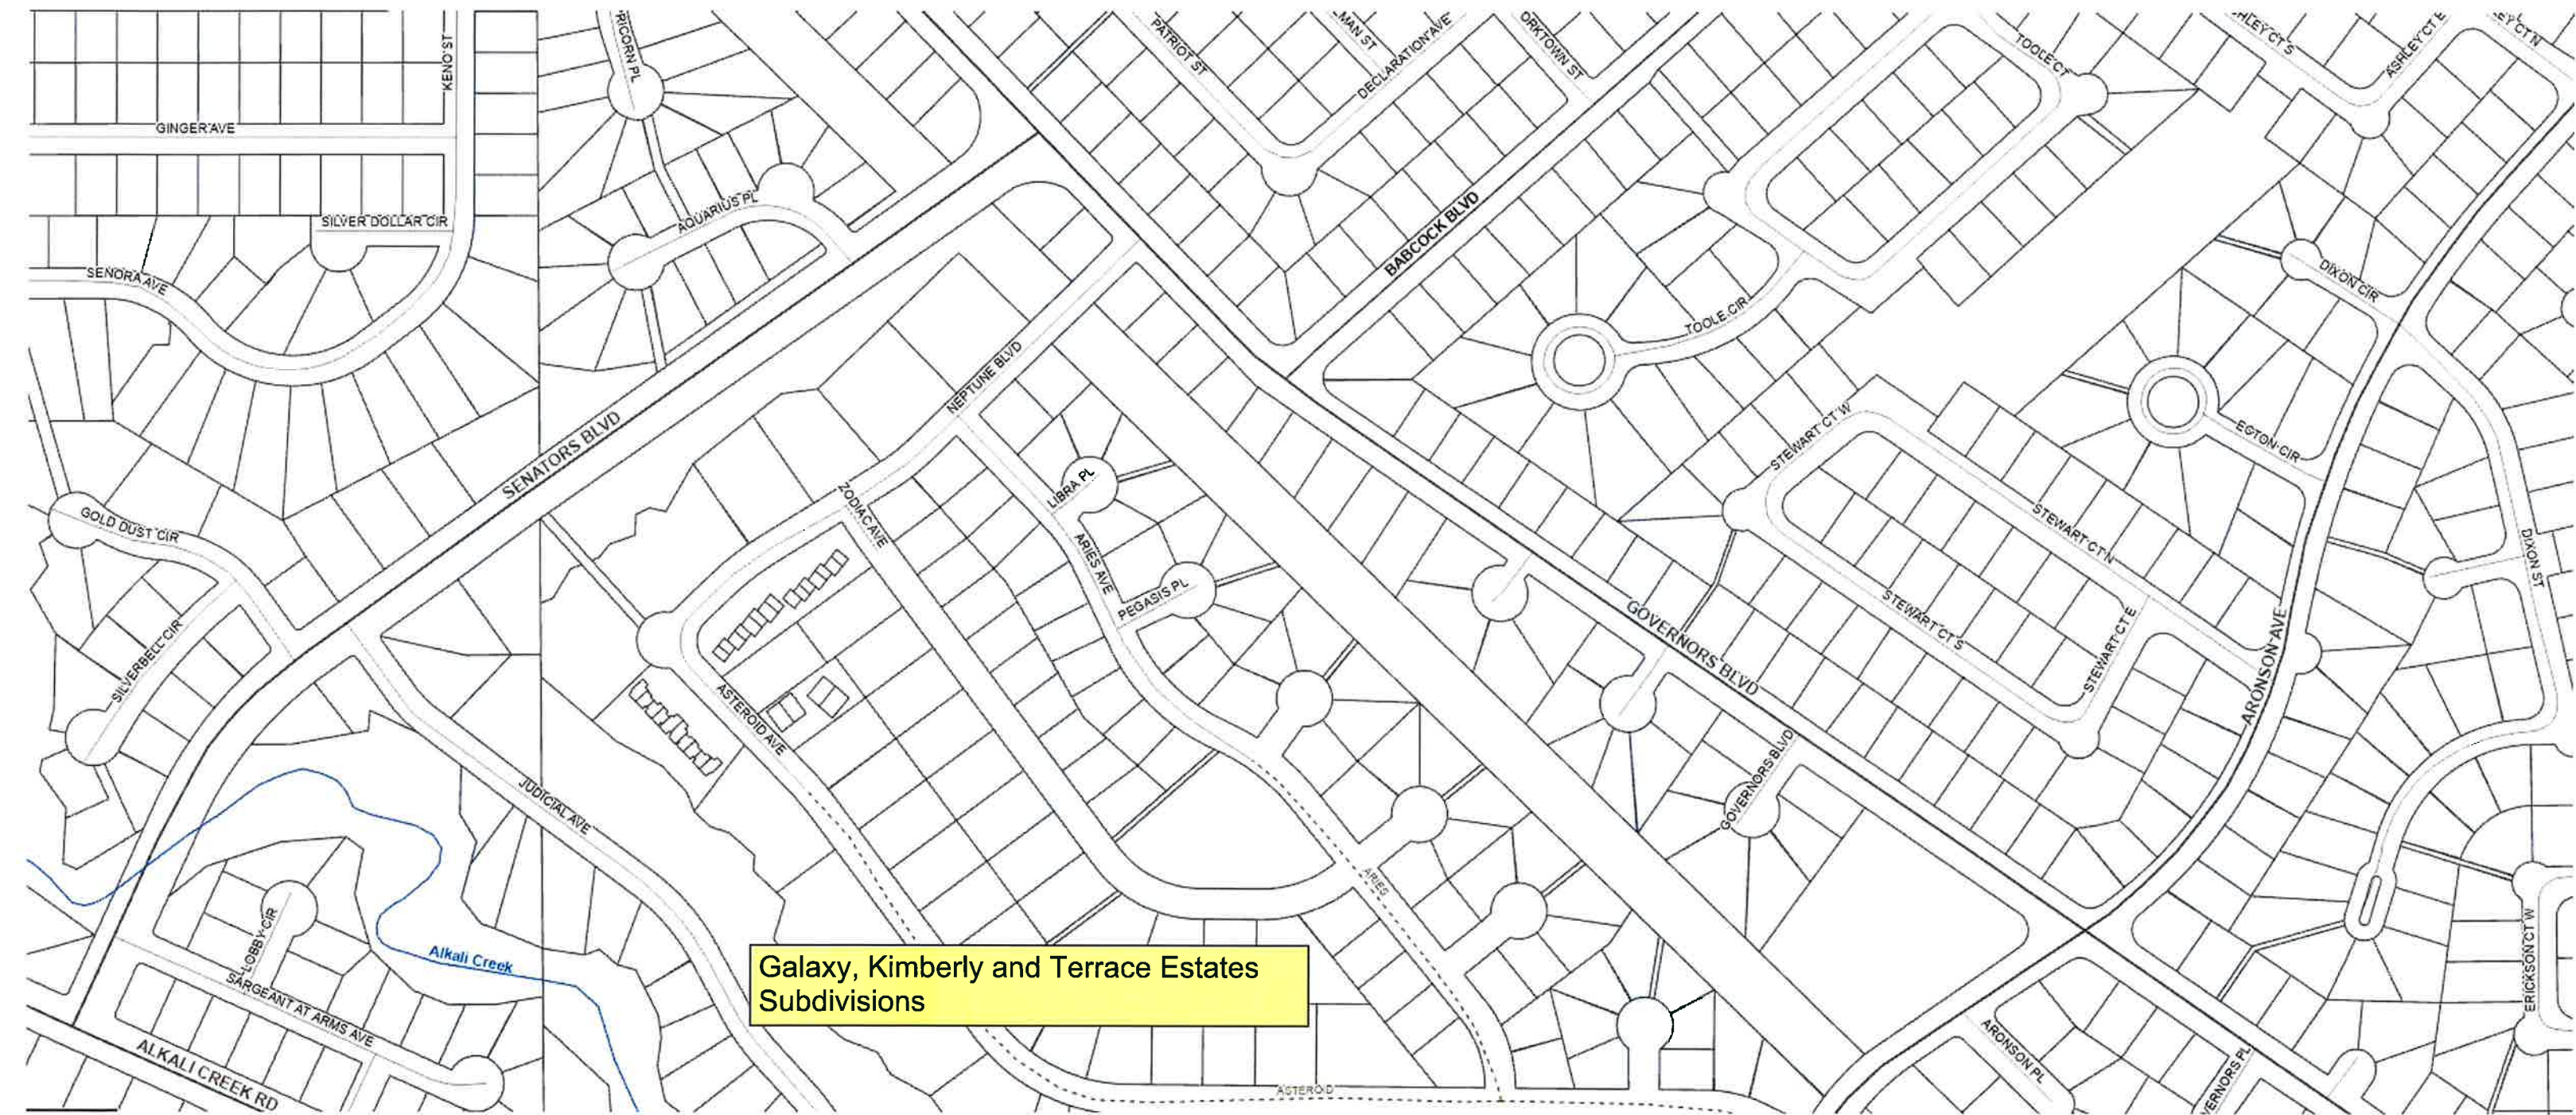

Copper Ridge Subdivision

**Galaxy, Kimberly and Terrace Estates
Subdivisions**

High Sierra Subdivision

0.51045841 Degrees

Ironwood Subdivision

Olympic Park and Harvest
Subdivisions

RIMROCK RD

DONNA CT

DONNA DR

TREASURE DR

Poly Vista Estates

VICKERY CT

CITY HILL

MARJORIE DR

AD

38TH ST W

Rimpoint Subdivision

48TH ST W

PALISADES PARK DR

PINE COVE

RIM POINT DR

RIM POINT PL

HIGH PARK DR

N WAY

RIMROCK-FRONTAGE RD

ROCK RD

Shiloh Point and Rush Subdivisions

Willshire Heights