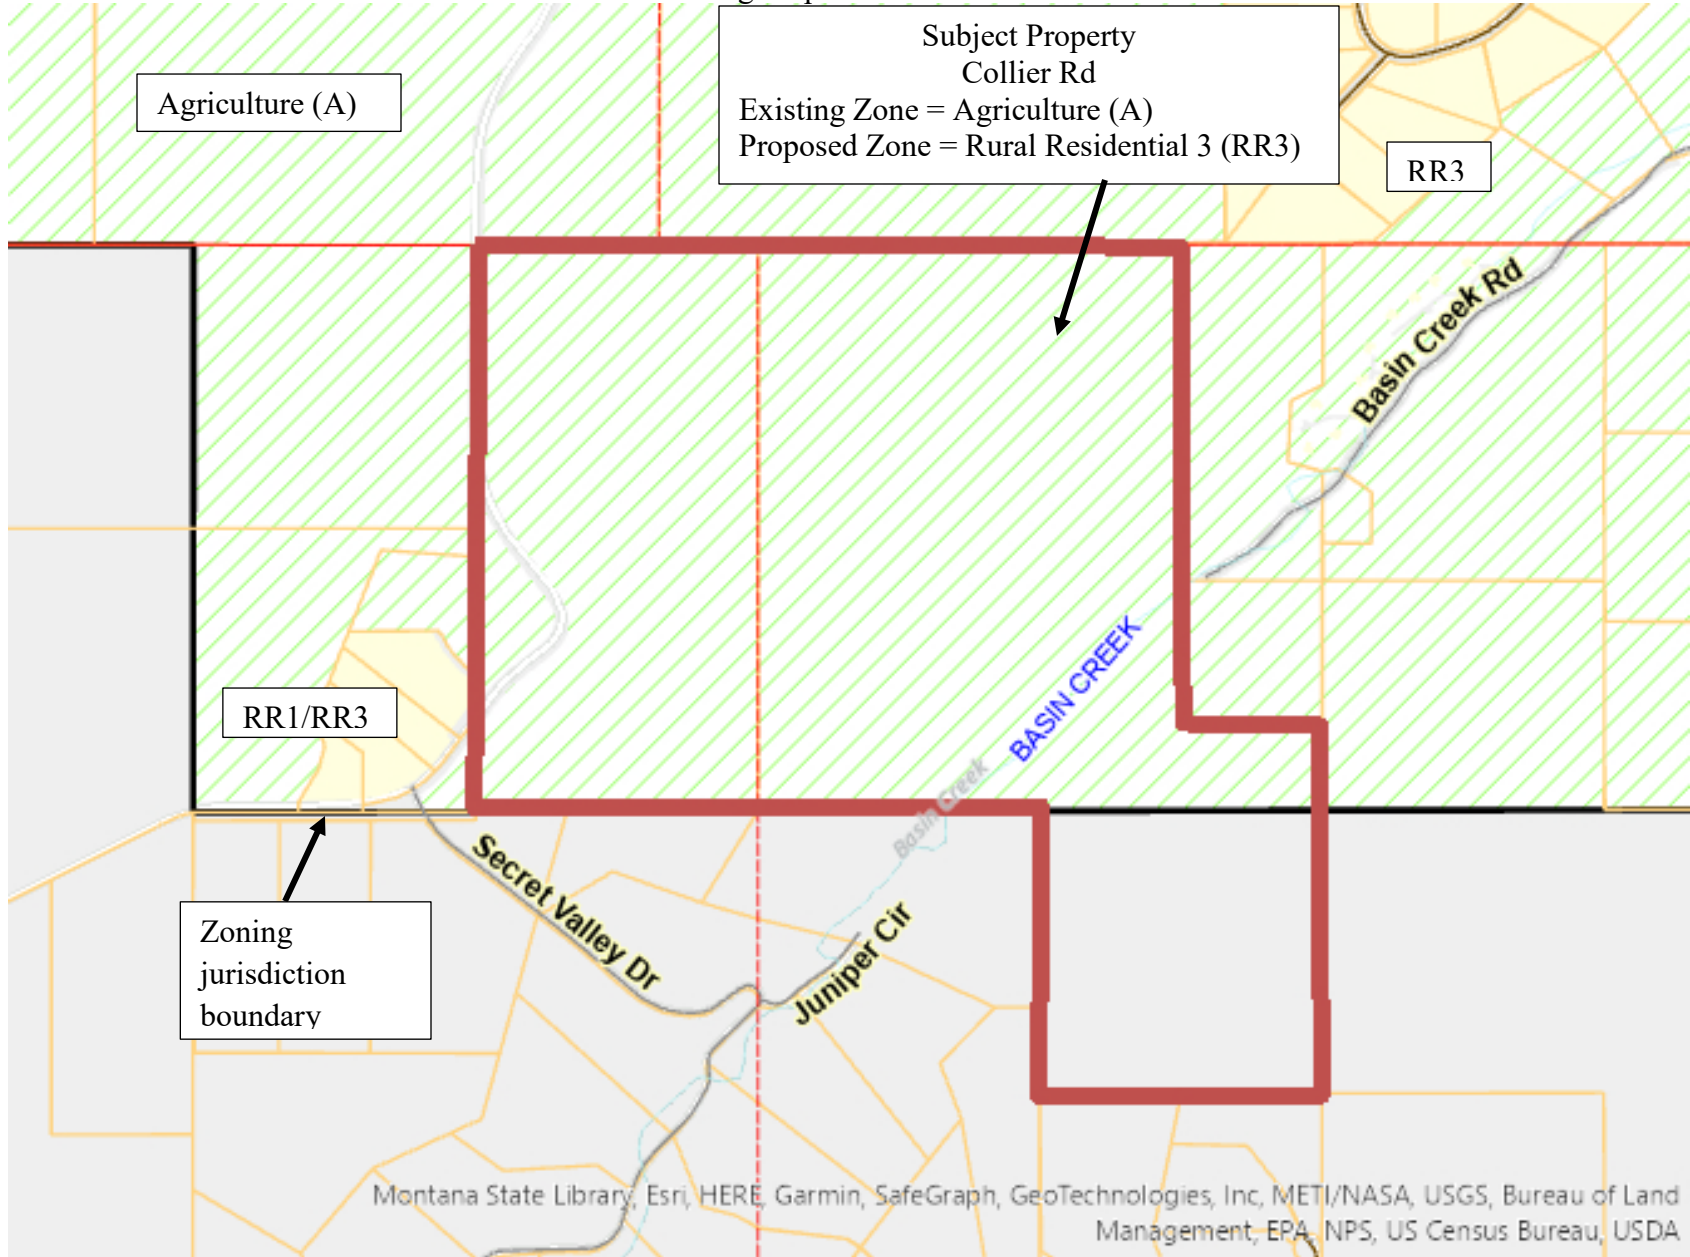

Zone Change 722 – Collier Road  
Zoning Map and Site Photos

Subject Property  
Collier Rd  
Existing Zone = Agriculture (A)  
Proposed Zone = Rural Residential 3 (RR3)

Agriculture (A)

RR3

RR1/RR3

Zoning  
jurisdiction  
boundary

Montana State Library, East, HERE, Garmin, SafeGraph, GeoTechnologies, Inc, NIT/NASA, USGS, Bureau of Land Management, ESA, NPS, US Census Bureau, USGS

Subject Property view east from Collier Rd

View south along Collier Rd

View west across Collier Rd

View north on Collier Rd

View north and east from Collier Rd

View south and east from Collier Rd

View south and east across subject property

View north and east on Collier Rd

Deer on far east edge of subject property – near Basin Creek