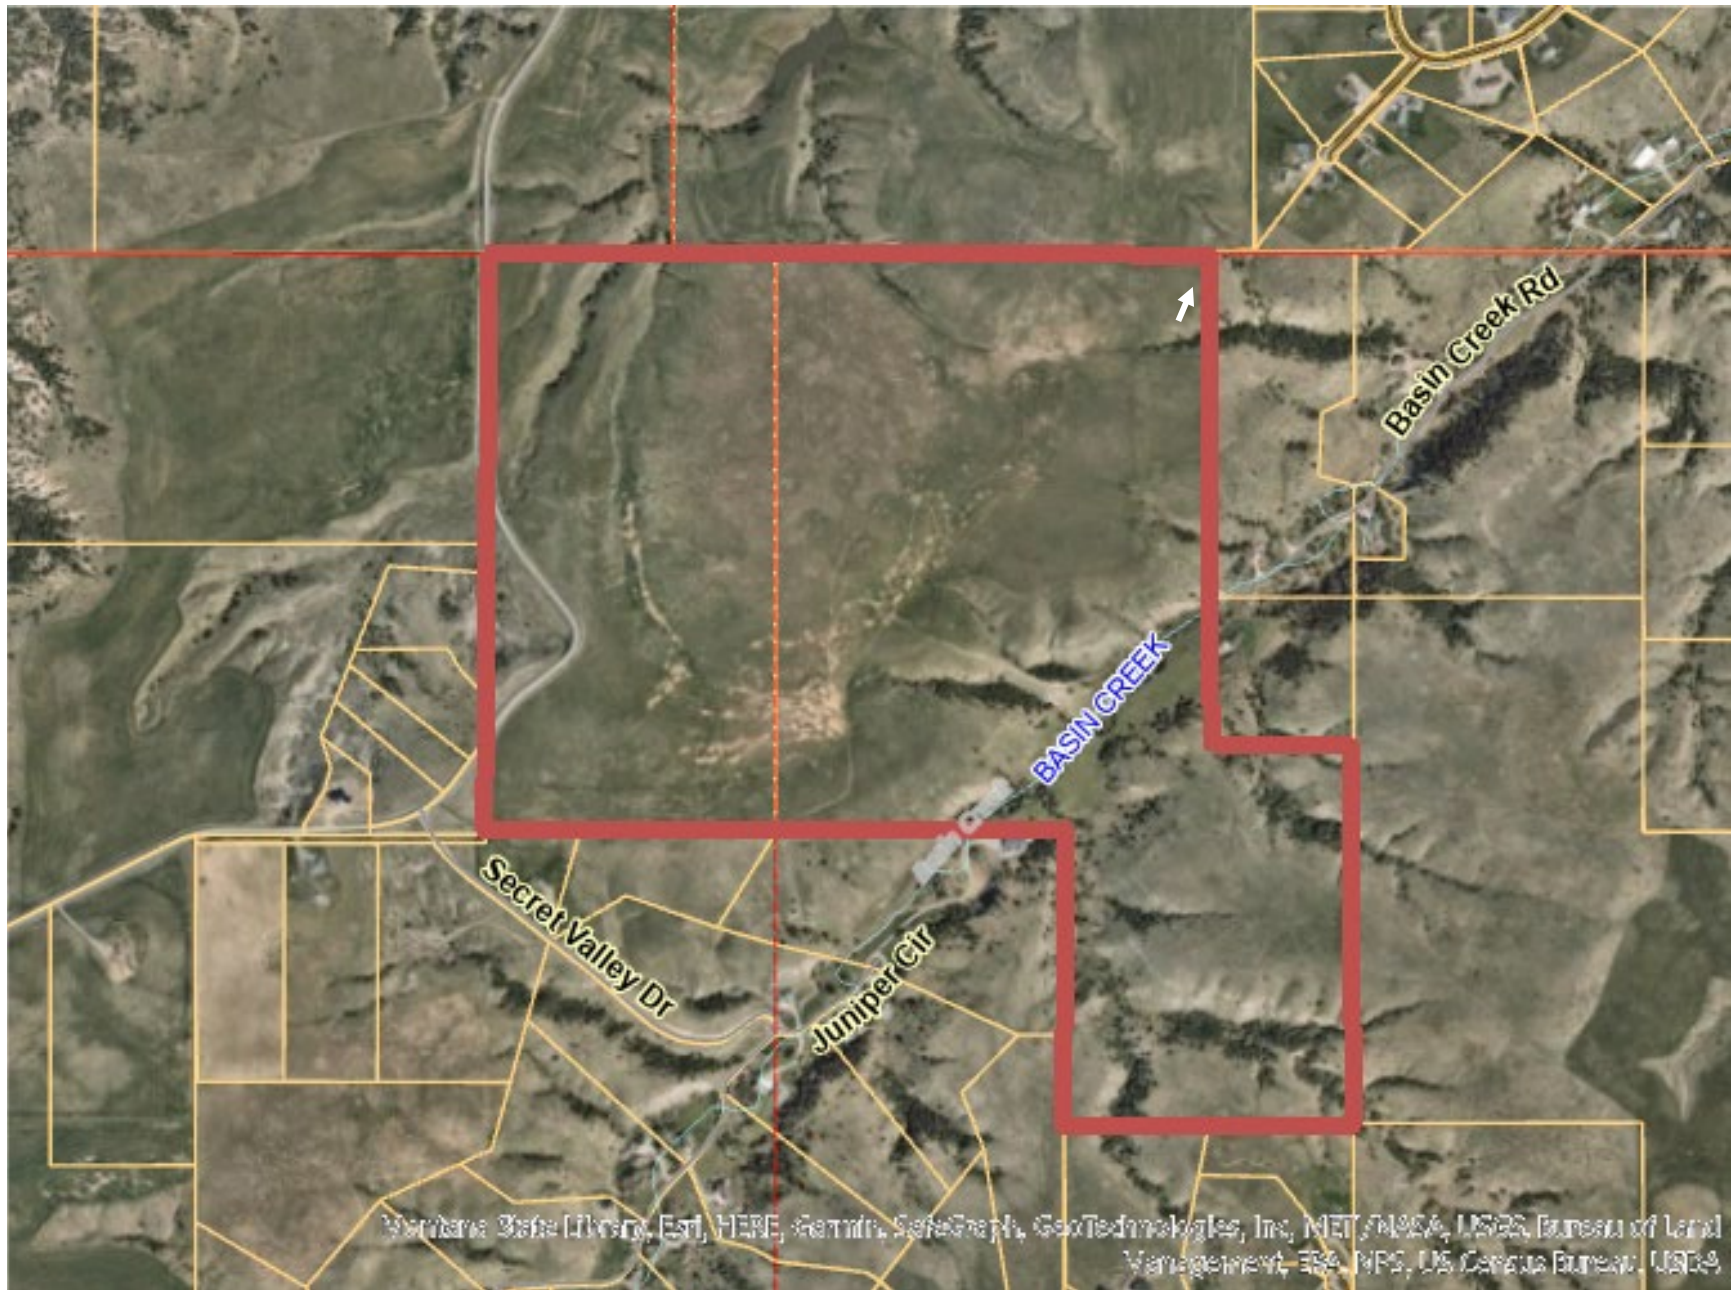

Zone Change 722 – Collier Road  
Zoning Map and Site Photos

Subject Property  
Collier Rd  
Existing Zone = Agriculture (A)  
Proposed Zone = Rural Residential 3 (RR3)

Agriculture (A)

RR3

RR1/RR3

Zoning  
jurisdiction  
boundary

Montana State Library, East, HERE, Garmin, SafeGraph, GeoTechnologies, Inc, NIT/NASA, USGS, Bureau of Land Management, ESA, NPS, US Census Bureau, USGS

Subject Property view east from Collier Rd

View south along Collier Rd

View west across Collier Rd

View north on Collier Rd

View north and east from Collier Rd

View south and east from Collier Rd

View south and east across subject property

View north and east on Collier Rd

Deer on far east edge of subject property – near Basin Creek