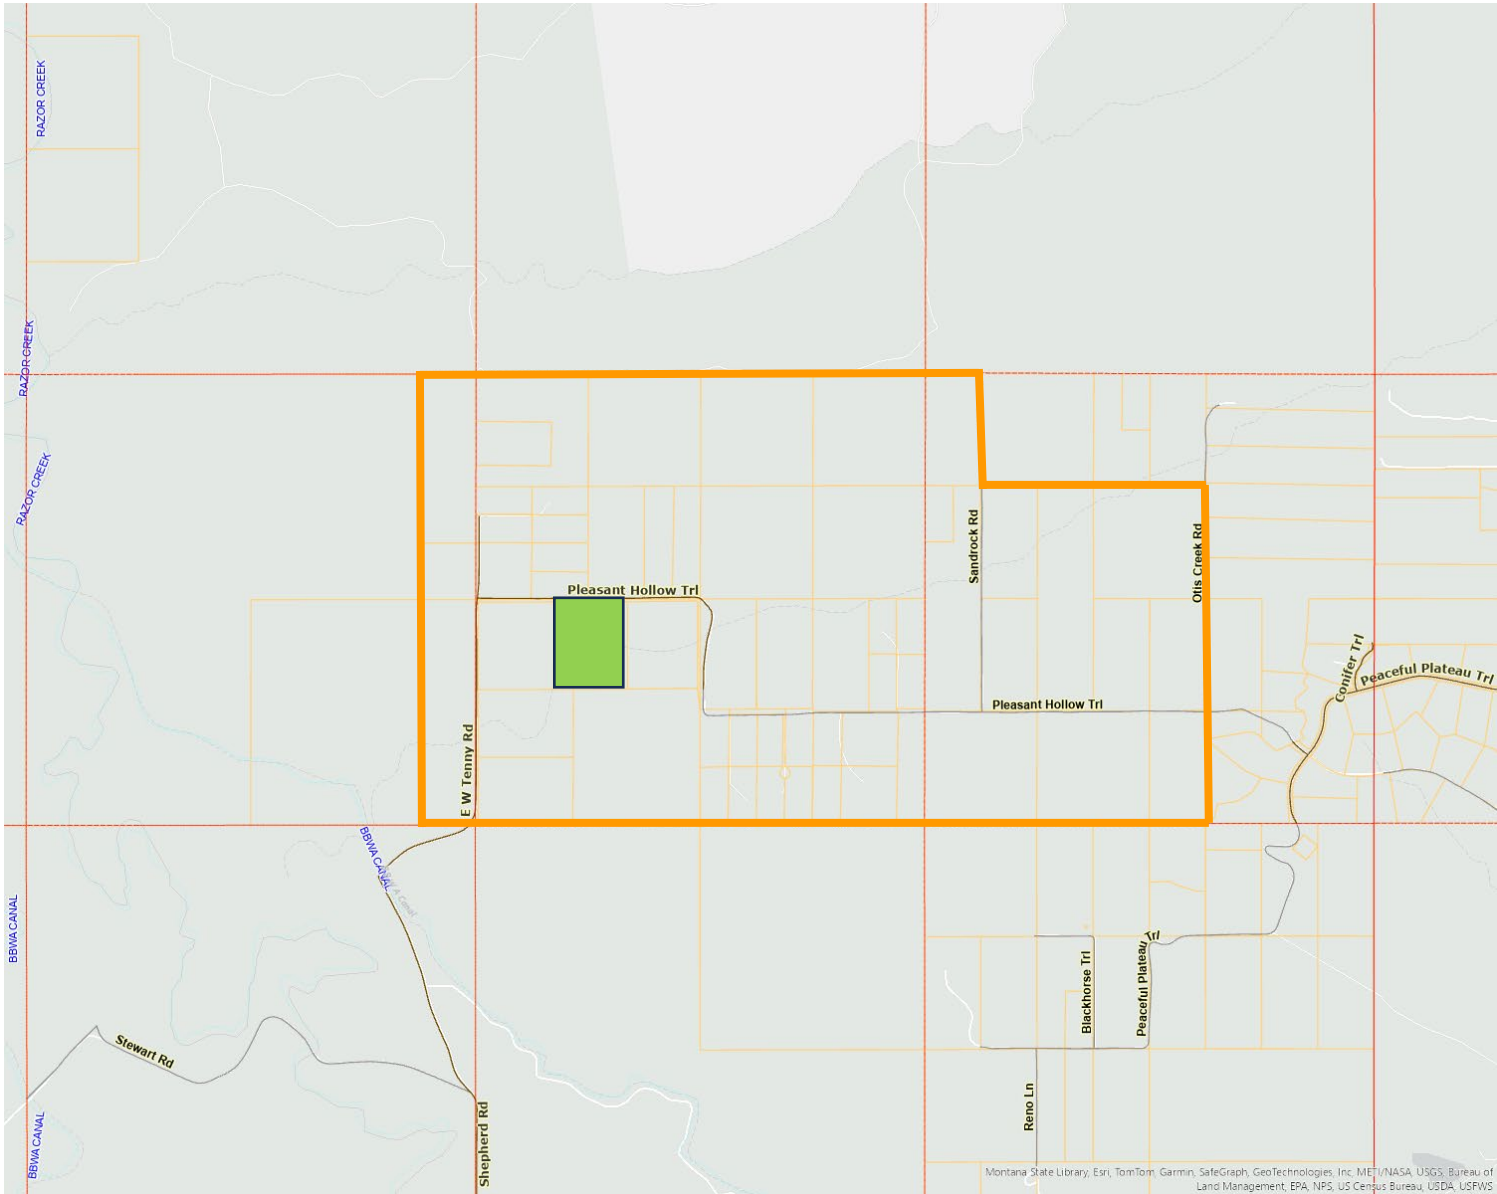

Pleasant Hollow Trail

Pleasant Hollow Trail

Pleasant Hollow T

Subject Property

Home

Subject property – 5750 Pleasant Hollow Trail

Public Posting – west of subject property

Public Posting – corner of E.W. Tenny Rd and Pleasant Hollow Trail

Public Posting – east of subject property

Northwest corner of subject property – view west on Pleasant Hollow Trail

View north across Pleasant Hollow Trail

Property east of subject property – 5600 Pleasant Hollow Trail

View east on Pleasant Hollow Trail from Northeast property corner

View east on Pleasant Hollow Trail from Northwest property corner

Applicant Photos

View from Northeast property corner – view south from Pleasant Hollow Trail

View from Southwest property to the north east property corner