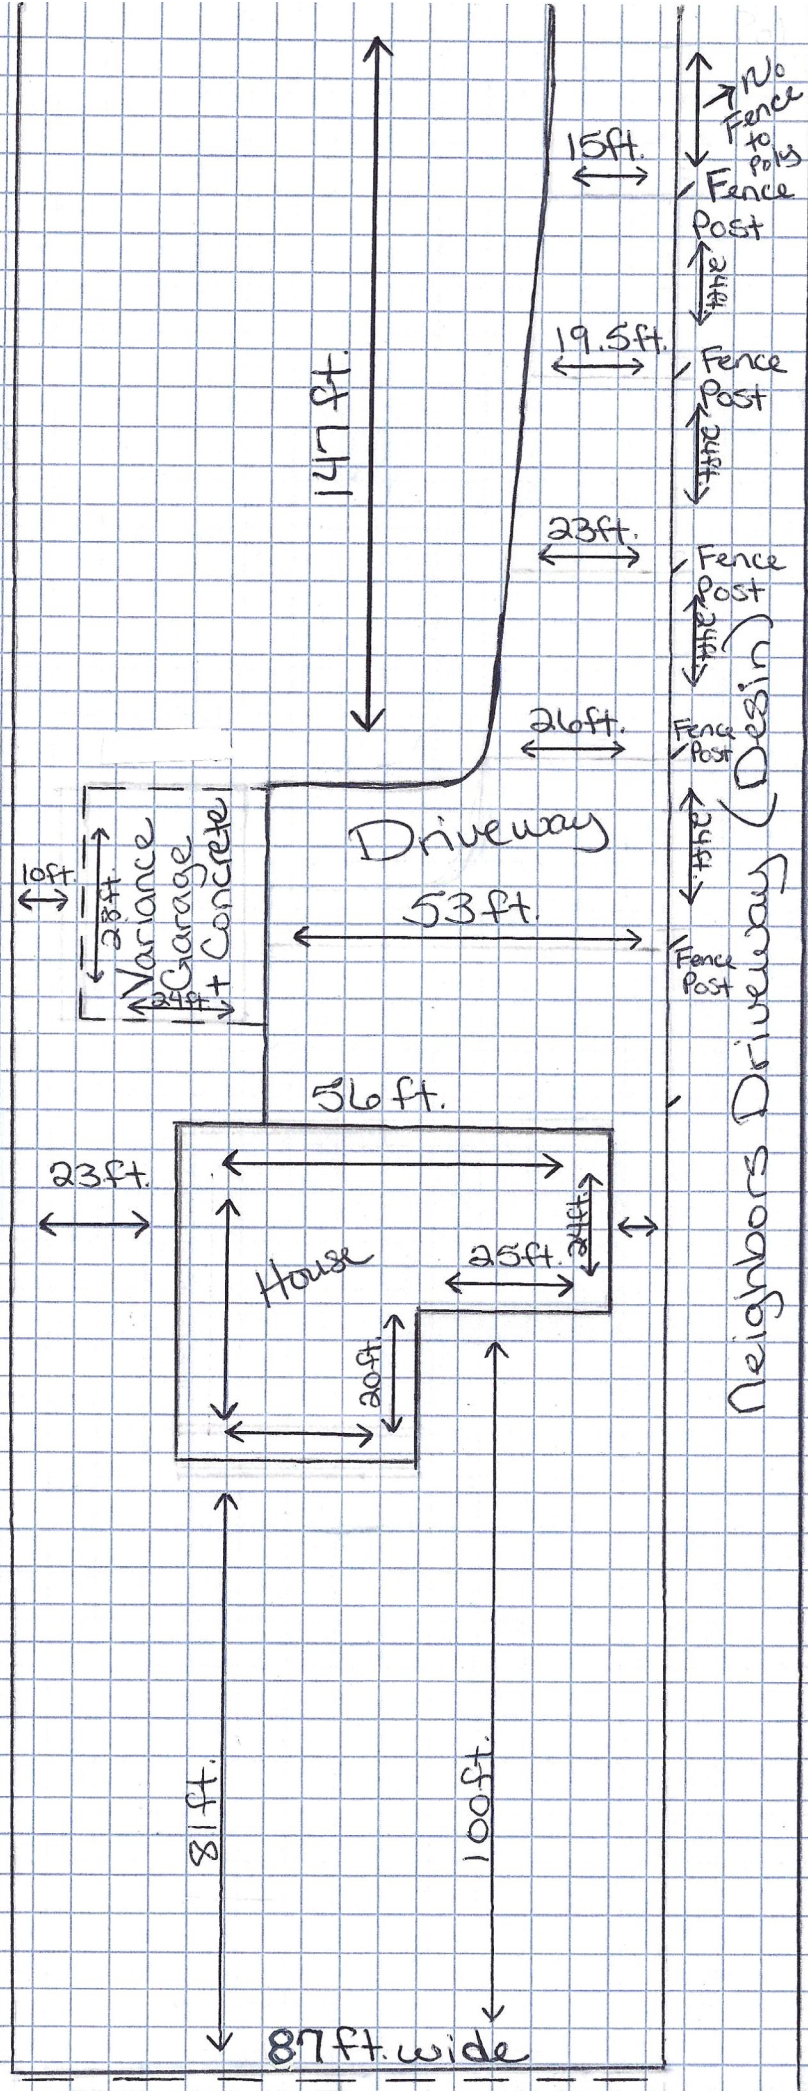

↑ North
Poly Drive

Crystal Demis
3320 Poly Drive
406-876-4808

6001 ft. 10 ft

West

East

Neighbors Driveway (Design)

Fence Post
are every
24 ft.

1
2
3
4
5
6
7
8
9
10
11
12
13
14
15
16
17
18
19
20
21
22
23
24
25
26
27
28
29
30
31
32
33
34
35
36
37
38
39
40
41
42
43
44
45
46
47
48
49
50
51
52
53
54
55

3329

1:24

34m

81

Search here

North

Set home

Restaurants

Coffee

84°

78 AQI

East

West

20 ft
10 m

Latest in the area

South