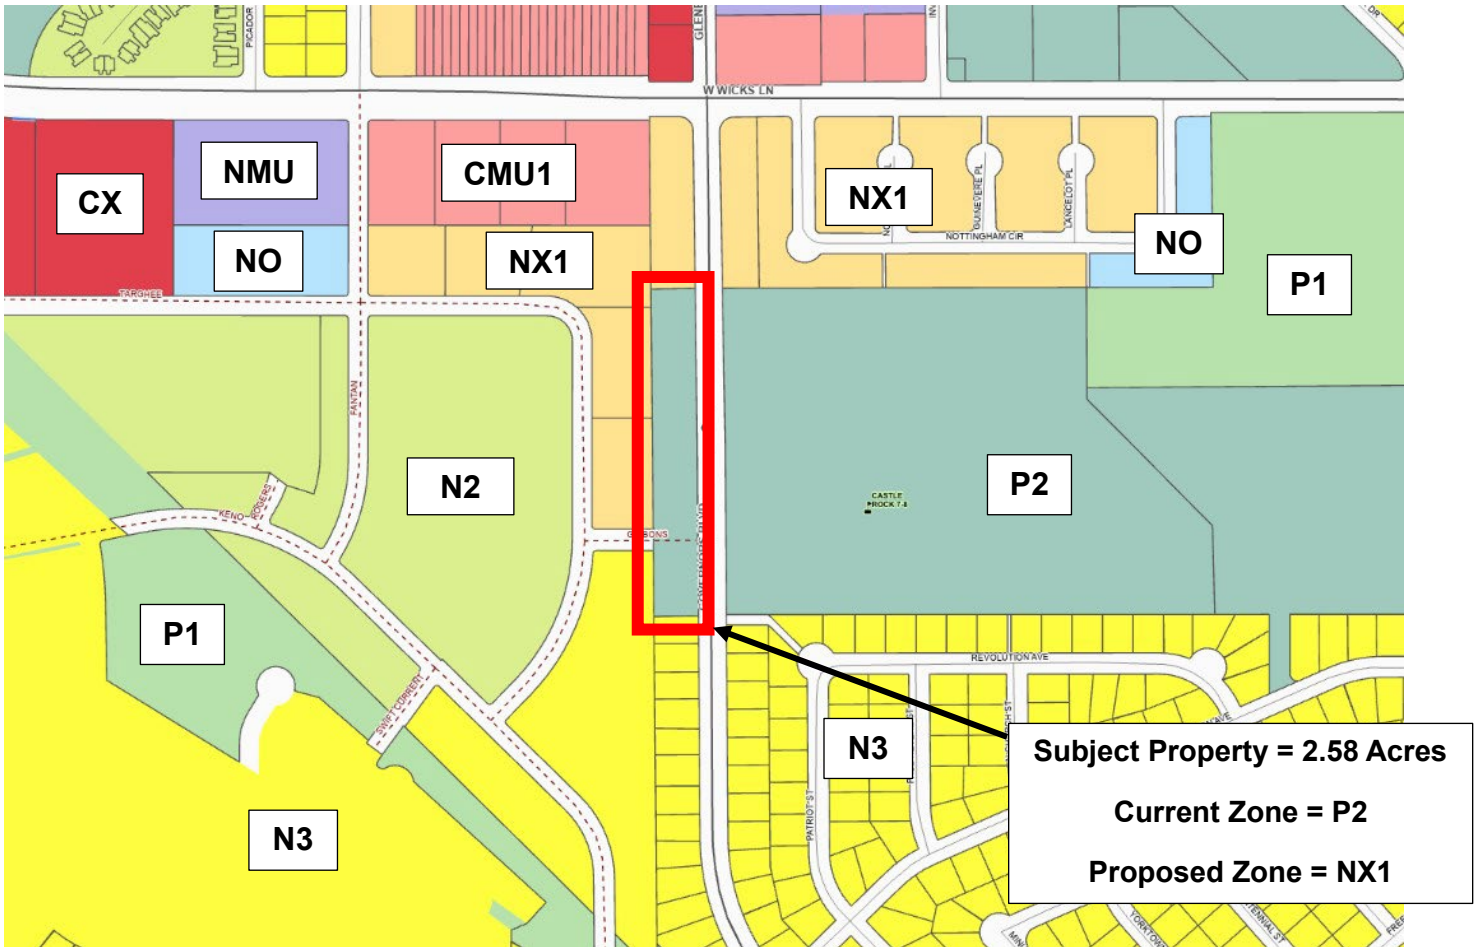

City Zone Change 1065 – 1440 Governors Blvd. – From P2 to NX1 - A zone change request from Public 2 (P2) to Mixed Residential 1 (NX1)

Zoning Map and Site Photos

Subject Property

Looking east across Governors Boulevard

Looking east across Governors Boulevard

Looking northwest from Governors Boulevard

Looking north up Governors Boulevard

Looking south down Governors Boulevard

Looking southwest from Governors Boulevard