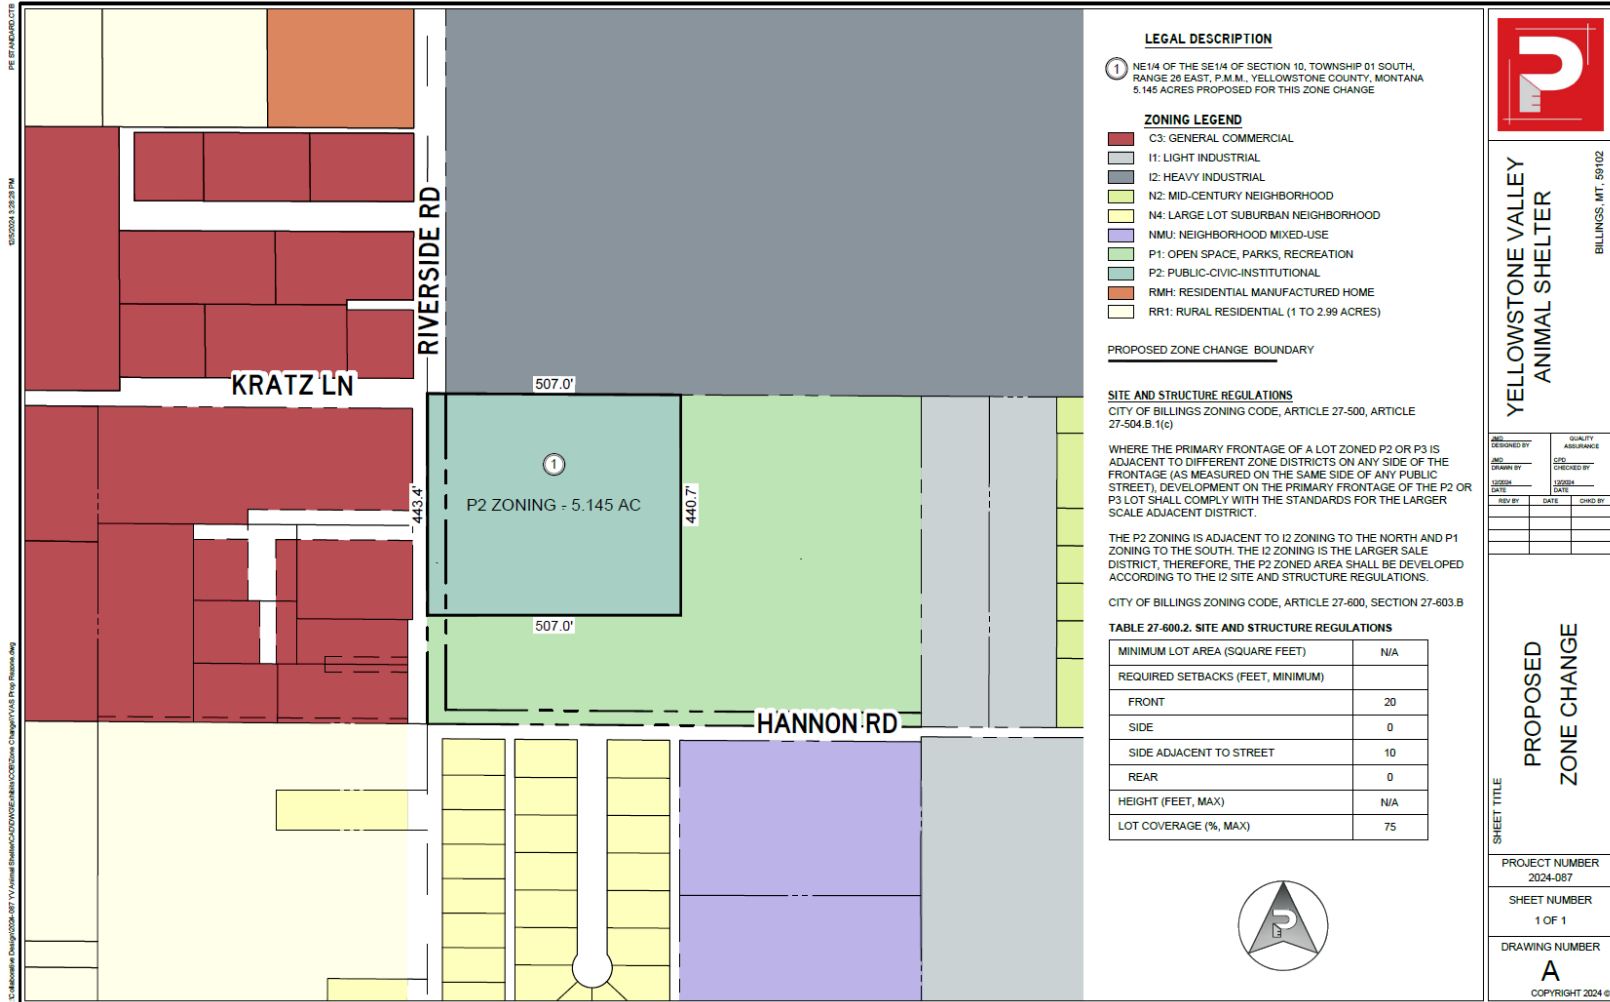

City Zone Change 1061 – 441 Riverside Rd – P1 to P2 – northwestern 5.145 acres of a 14.988-acre parcel

Zoning Map and Site Photos

Zoning Exhibit

PE ET ANAND CTB
E552024.3.26.28 PM
Z:\C:\Bosworth Design\2024-087 TV Animal Shelter\CD\WHS\CD\HBA\CD\Bose Change\1\AS Prop Reasoning

View southwest across Riverside Rd

West across Riverside Rd

View northwest across Riverside Rd

View northeast across subject property

Current location of YVAS at 1735 Monad Rd
Facility built in 2003
Location of Animal Control Division (City) and
YVAS (agreement with City – 2009)