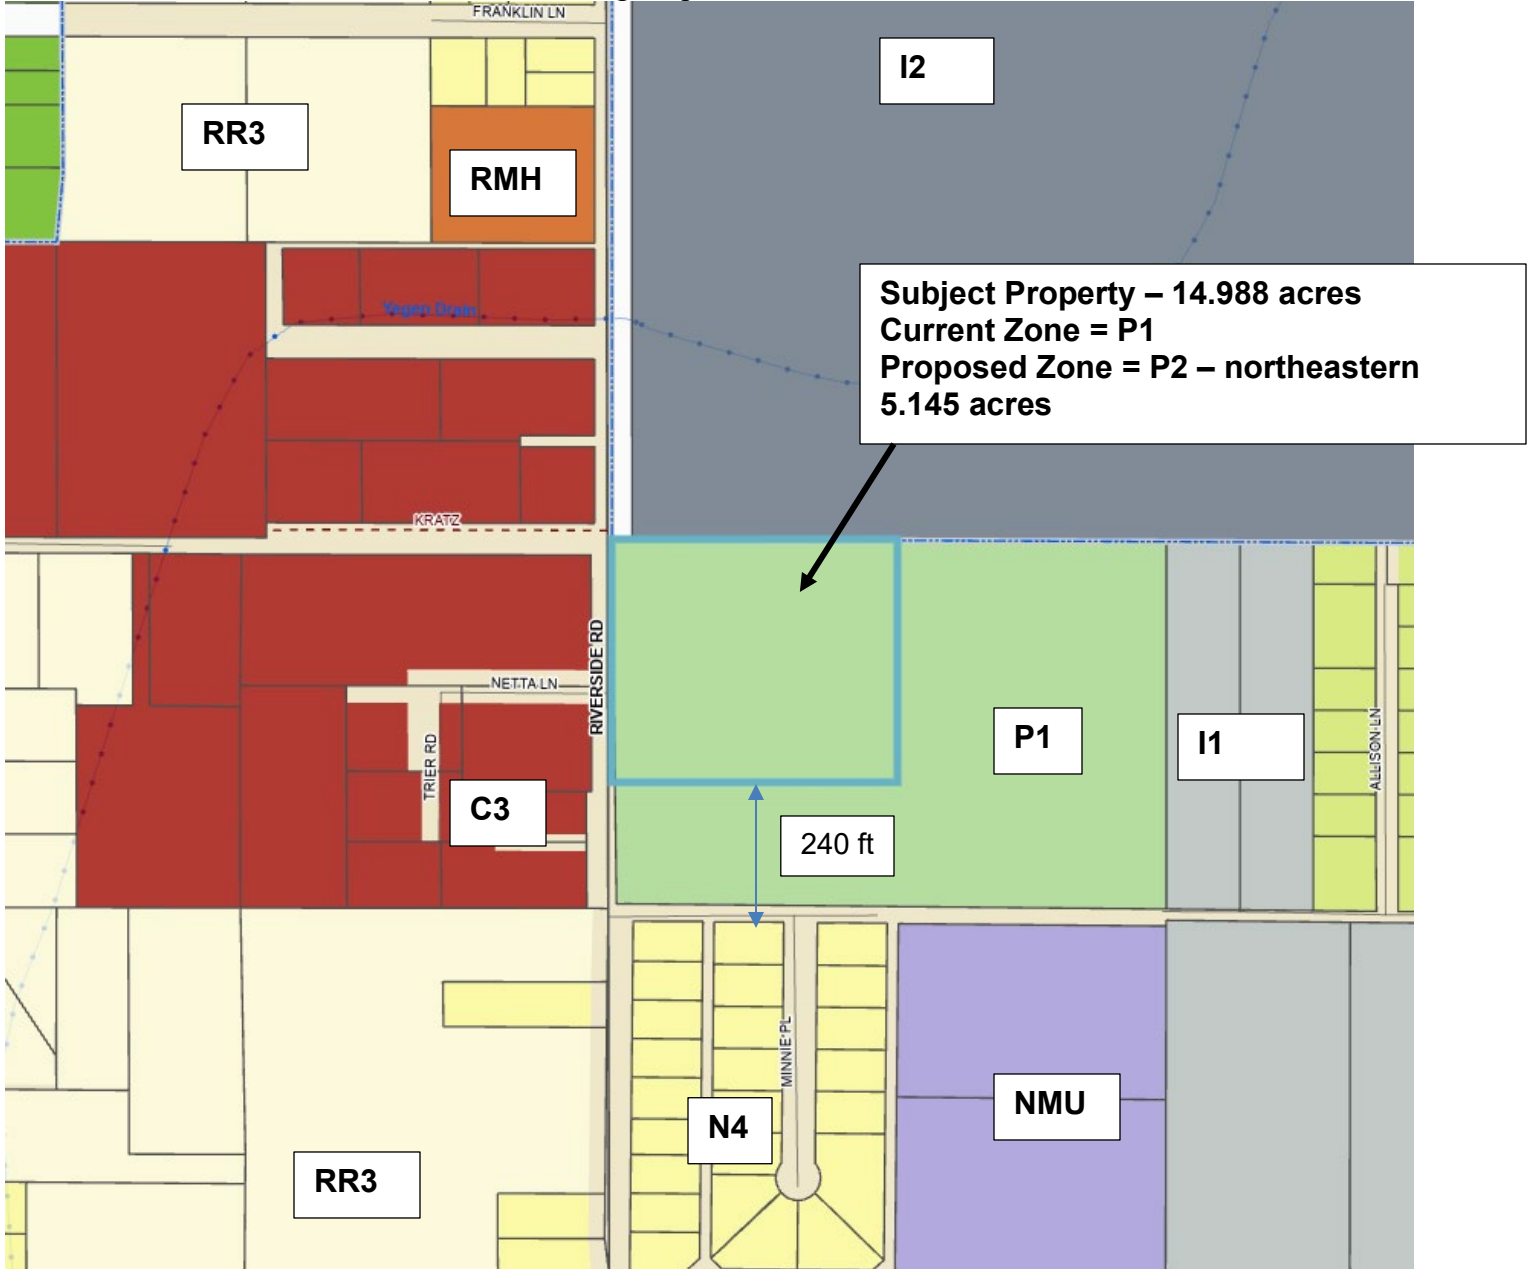

City Zone Change 1061 – 441 Riverside Rd – P1 to P2 – northwestern 5.145 acres of a 14.988-acre parcel

Zoning Map and Site Photos

Zoning Exhibit

PE ET ANAND CTB
E552024.3.26.28 PM
Z:\C:\Bosworth Design\2024-087 TV Animal Shelter\CD\WHS\CD\HBA\CD\Bose Change\1\AS Prop Reasoning

View southwest across Riverside Rd

West across Riverside Rd

View northwest across Riverside Rd

View northeast across subject property

Current location of YVAS at 1735 Monad Rd
Facility built in 2003
Location of Animal Control Division (City) and
YVAS (agreement with City – 2009)