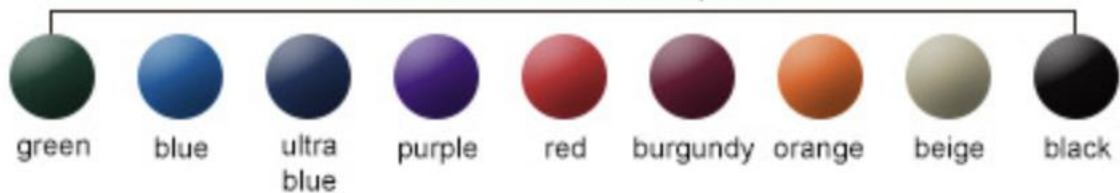

### Dimensions

**4' Bench - 56-7/16"L x 30-1/4"W x 33-3/8"H**

**6' Bench - 80-7/16"L x 30-1/4"W x 33-3/8"H**

Durable yet stylish and will get noticed, the pattern steel bench also provides convenient reliable seating. The modular design is expandable. Individual stand-alone benches can be connected with add-on units to increase seating capacity.

### Seat Gloss Finish Color Options

### Seat Textured Finish Color Options

### Frame Color Options