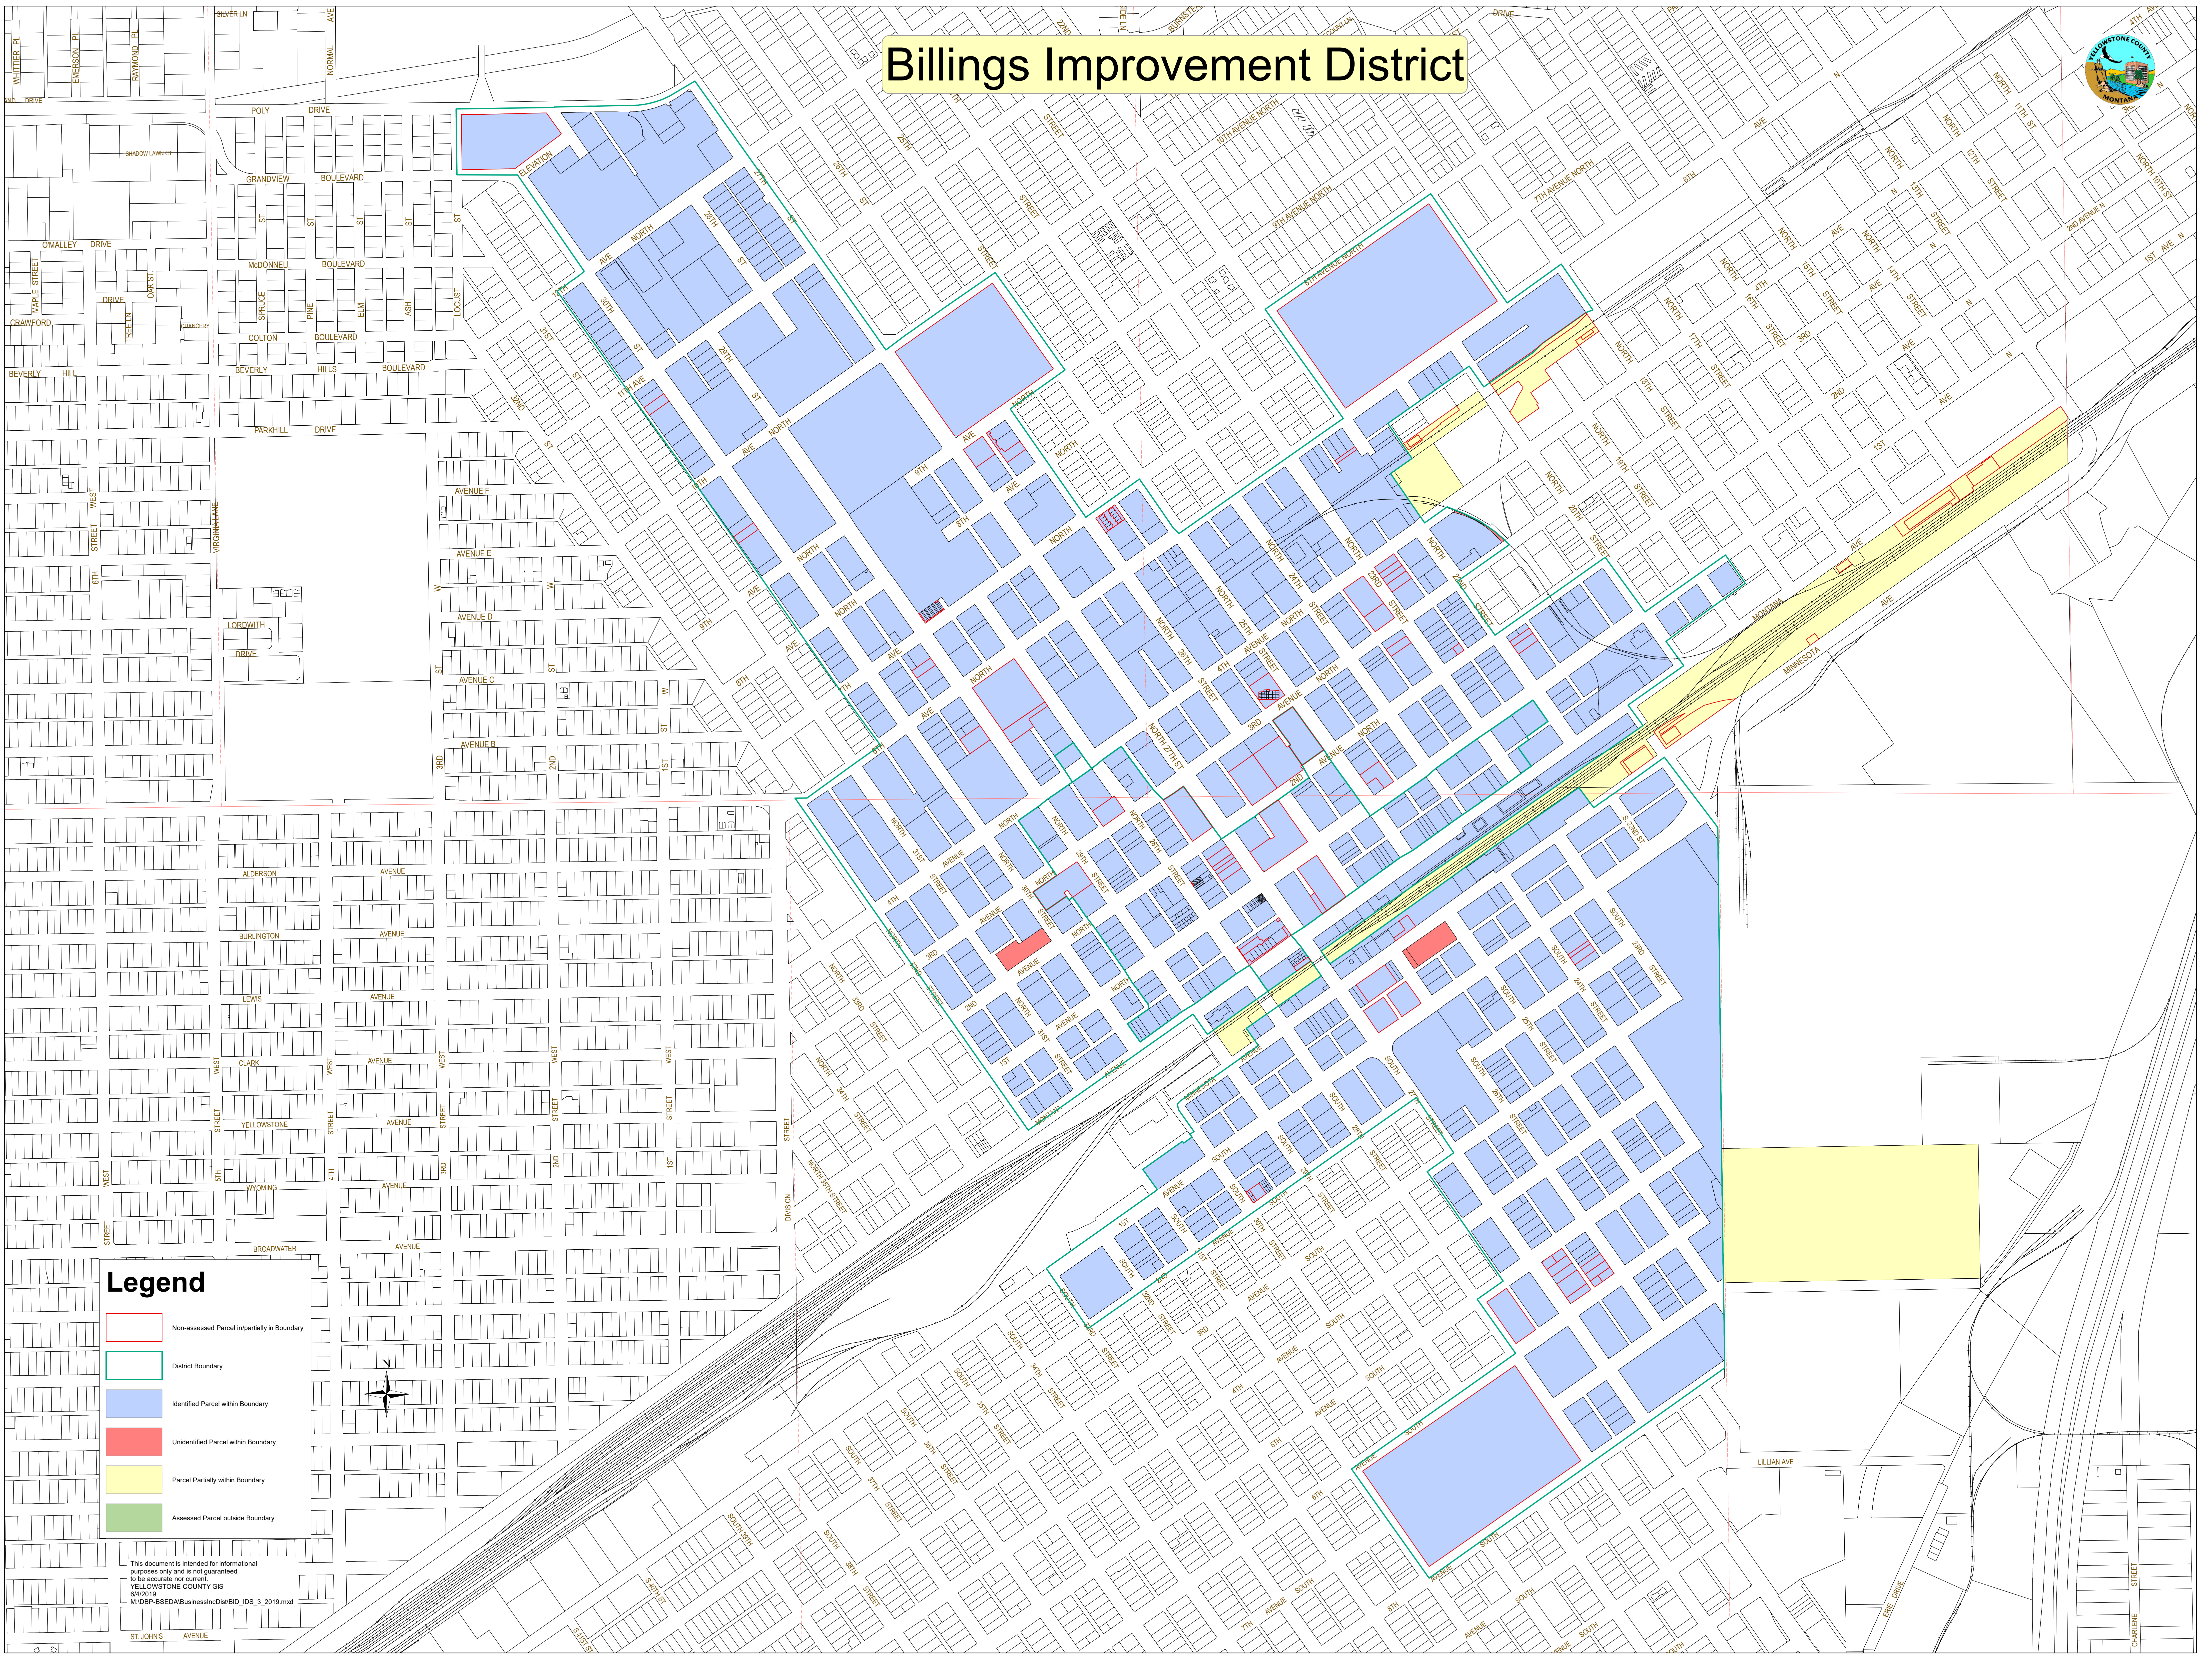

Billings Improvement District

Legend

- Non-assessed Parcel in/partially in Boundary
- District Boundary
- Identified Parcel within Boundary
- Unidentified Parcel within Boundary
- Parcel Partially within Boundary
- Assessed Parcel outside Boundary

This document is intended for informational purposes only and is not guaranteed to be accurate nor current.
 YELLOWSTONE COUNTY GIS
 6/4/2019
 M:\GIS\BSED\Business\DM\BID_IDS_3_2019.mxd

ST. JOHNS AVENUE