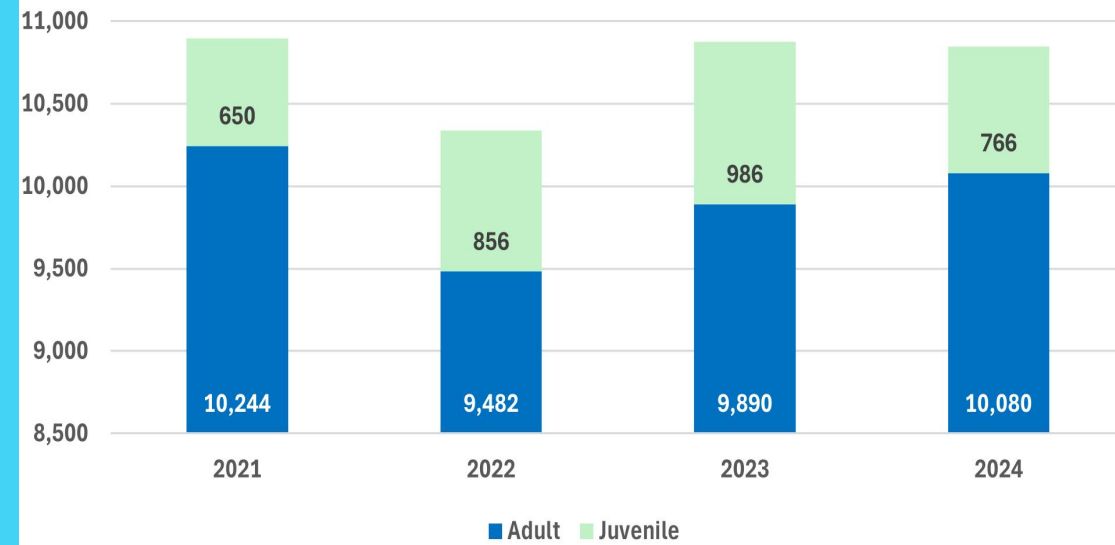

INCIDENTS

JAN. 1 TO DEC. 30 DATA FOR EACH YEAR

**VIOLENT & PROPERTY CRIMES
JAN. 1 TO DEC. 30 DATA FOR EACH YEAR**

Adult Arrests

All Arrests

ARRESTS

JAN. 1 – DEC. 30 DATA FOR EACH YEAR

CITATIONS & WARNINGS
JAN. 1 – DEC. 30 DATA FOR EACH YEAR