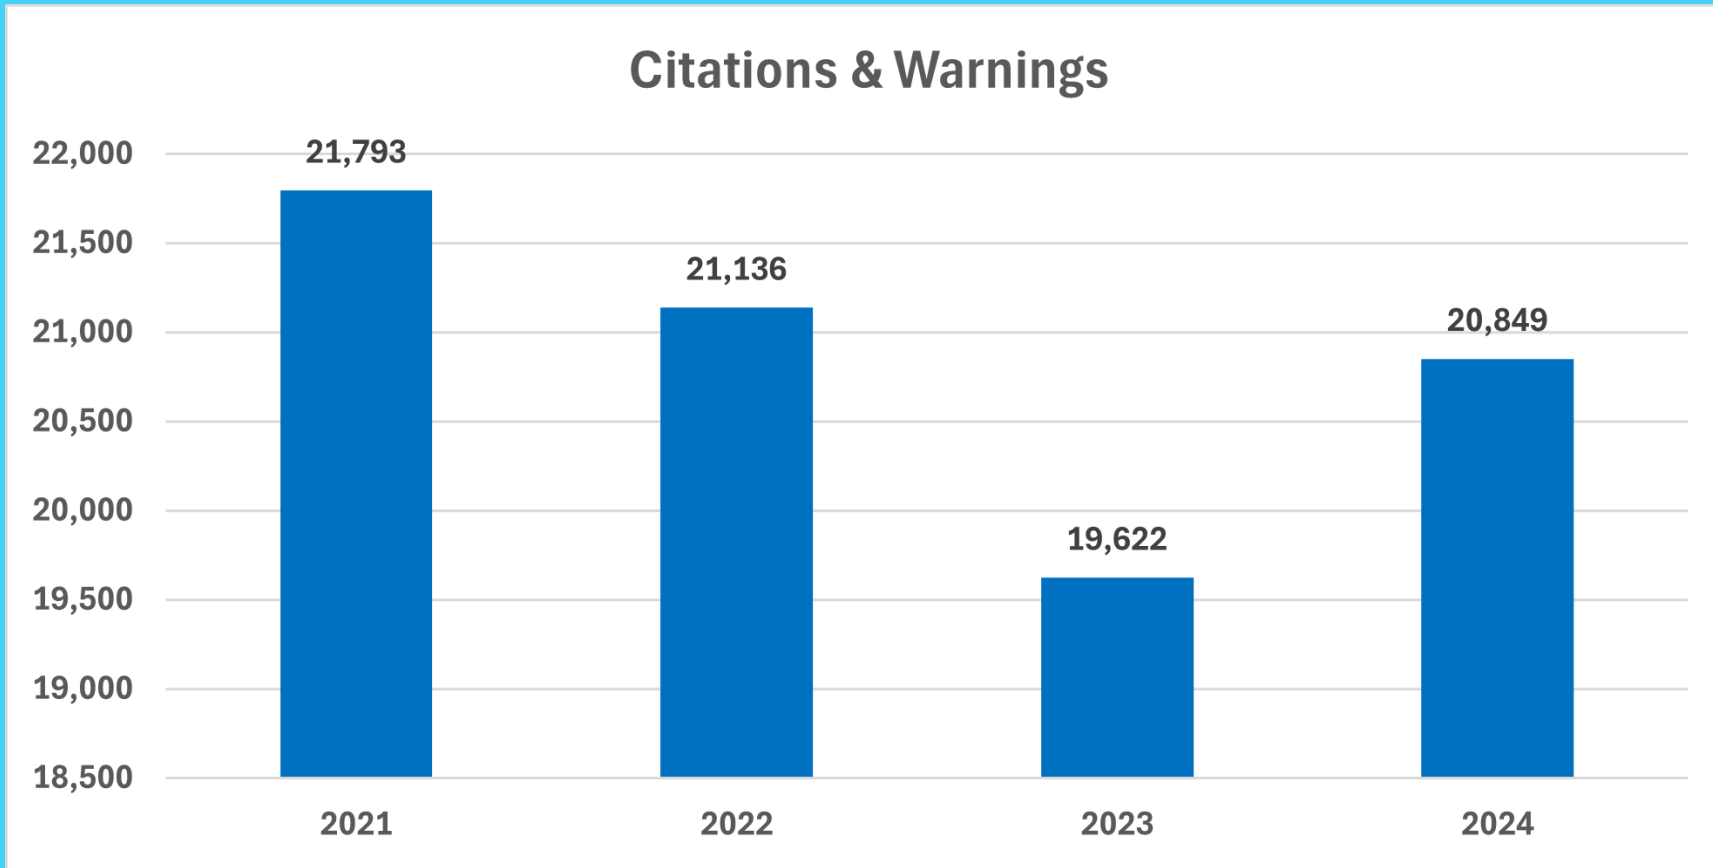

INCIDENTS

JAN. 1 TO DEC. 30 DATA FOR EACH YEAR

**VIOLENT & PROPERTY CRIMES
JAN. 1 TO DEC. 30 DATA FOR EACH YEAR**

Adult Arrests

All Arrests

ARRESTS

JAN. 1 – DEC. 30 DATA FOR EACH YEAR

CITATIONS & WARNINGS
JAN. 1 – DEC. 30 DATA FOR EACH YEAR