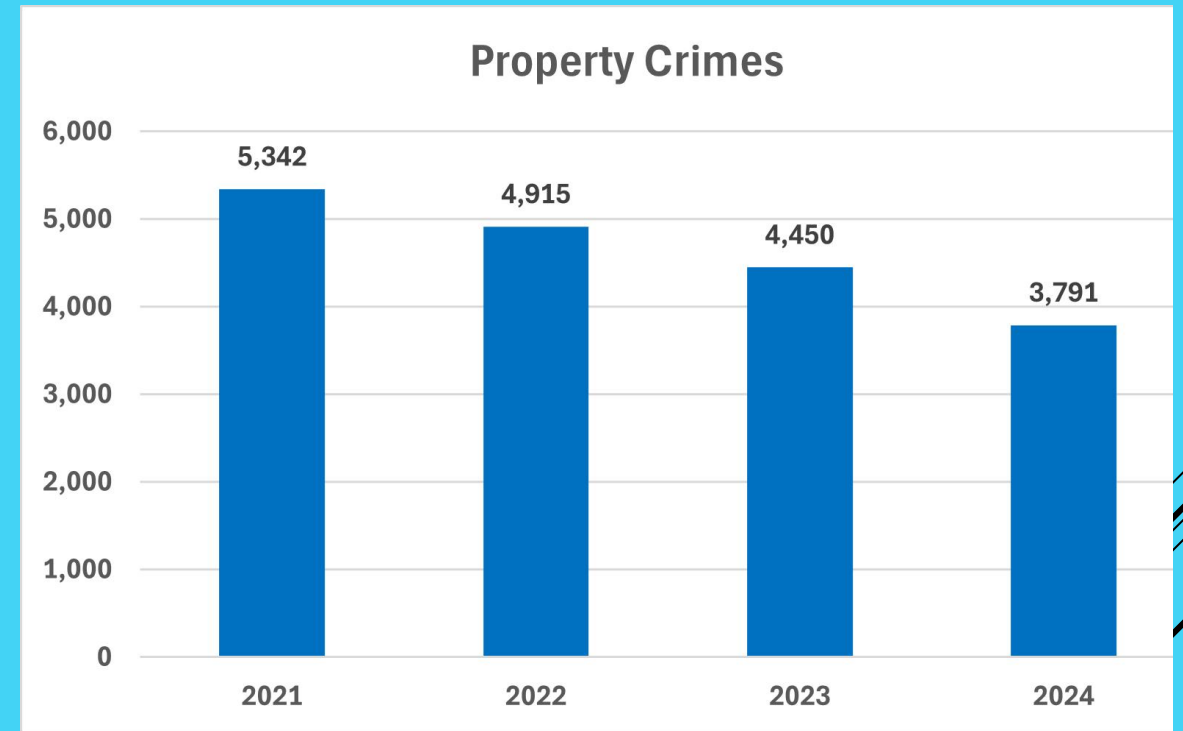

INCIDENTS

JAN. 1 TO DEC. 30 DATA FOR EACH YEAR

**VIOLENT & PROPERTY CRIMES
JAN. 1 TO DEC. 30 DATA FOR EACH YEAR**

Adult Arrests

All Arrests

ARRESTS

JAN. 1 – DEC. 30 DATA FOR EACH YEAR

CITATIONS & WARNINGS
JAN. 1 – DEC. 30 DATA FOR EACH YEAR