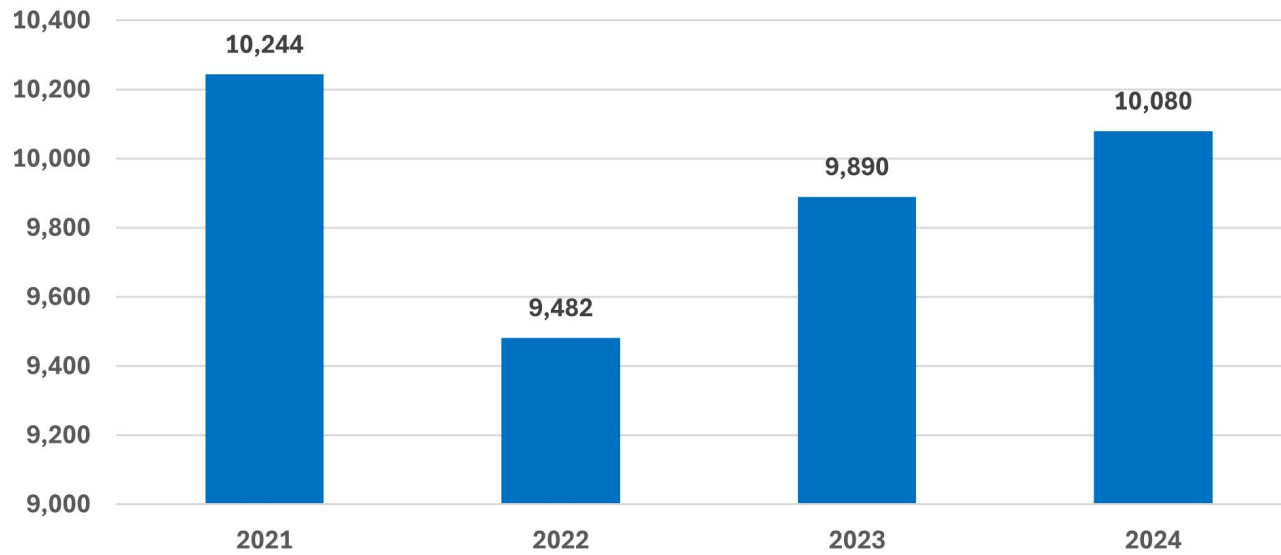

INCIDENTS

JAN. 1 TO DEC. 30 DATA FOR EACH YEAR

**VIOLENT & PROPERTY CRIMES
JAN. 1 TO DEC. 30 DATA FOR EACH YEAR**

Adult Arrests

All Arrests

ARRESTS

JAN. 1 – DEC. 30 DATA FOR EACH YEAR

CITATIONS & WARNINGS
JAN. 1 – DEC. 30 DATA FOR EACH YEAR