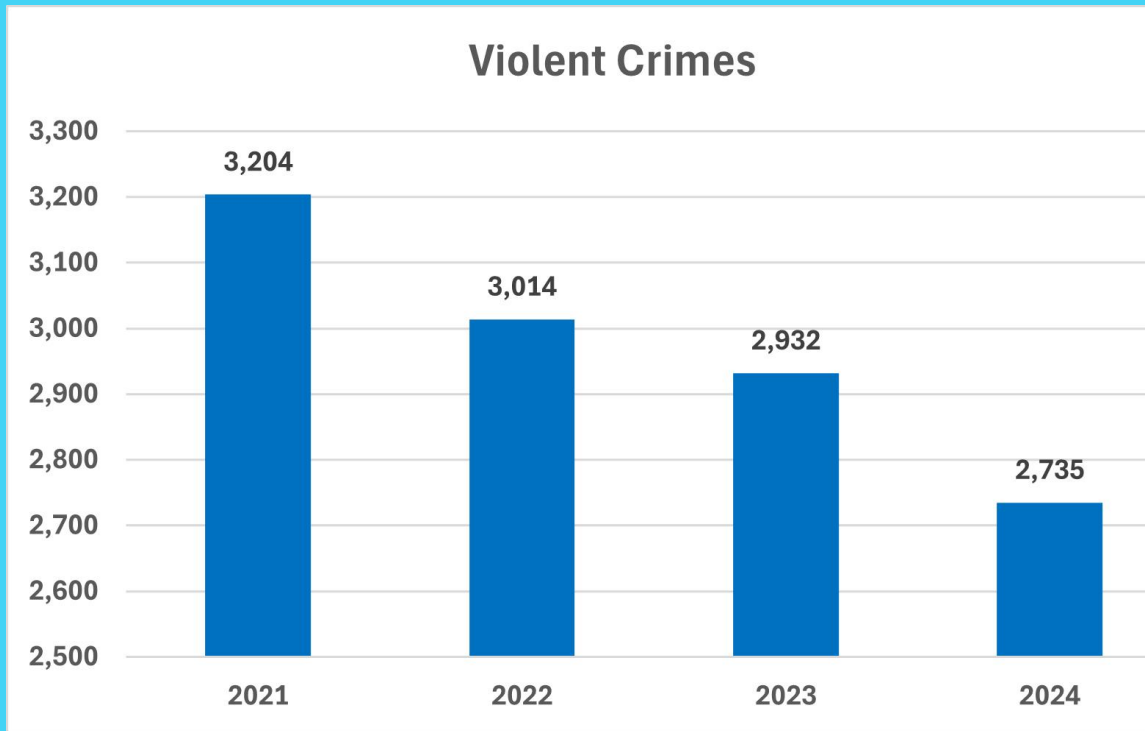

INCIDENTS

JAN. 1 TO DEC. 30 DATA FOR EACH YEAR

**VIOLENT & PROPERTY CRIMES
JAN. 1 TO DEC. 30 DATA FOR EACH YEAR**

Adult Arrests

All Arrests

ARRESTS

JAN. 1 – DEC. 30 DATA FOR EACH YEAR

CITATIONS & WARNINGS
JAN. 1 – DEC. 30 DATA FOR EACH YEAR