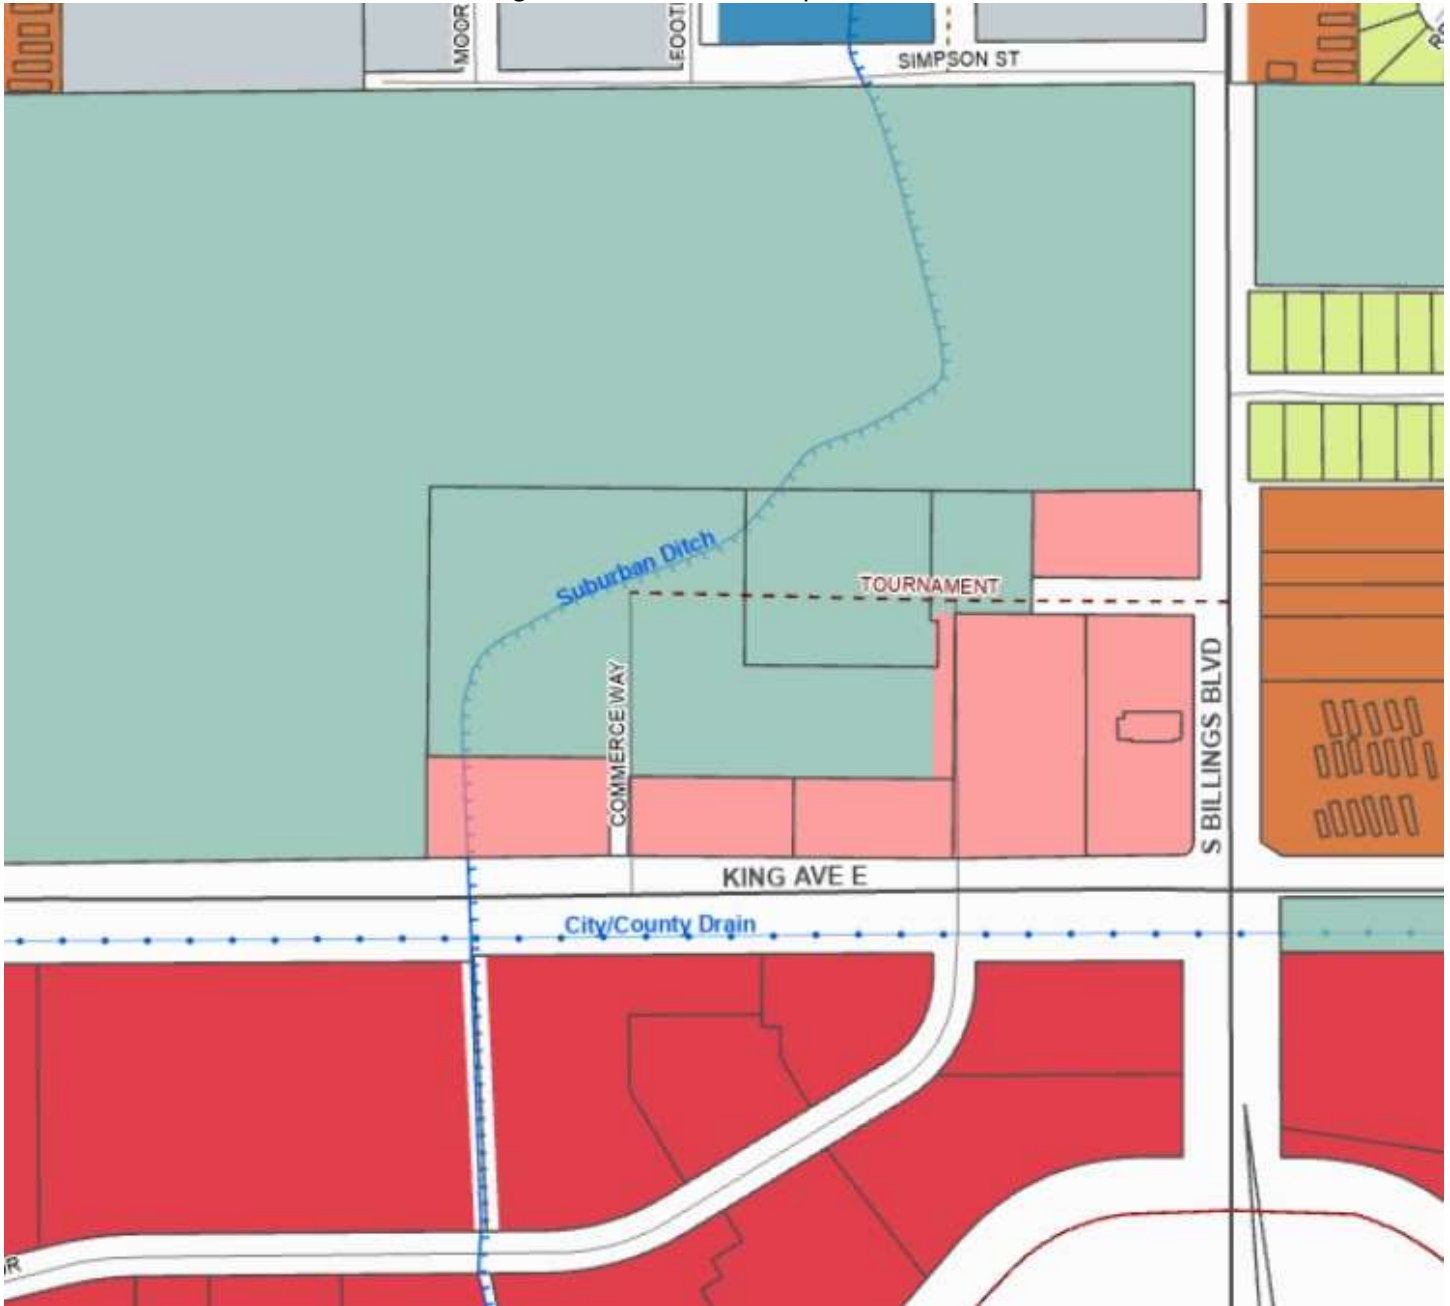

Zoning Variance 1393 Staff Report Attachment

Aerial View of the Signal Peak Energy Arena

Zoning Variance 1393 Staff Report Attachment

Aerial View with zoning Districts shown.

Green blue P2

Pink CMU1

Red CMU2

Orange brown RMF

Light Green N2

Zoning Variance 1393 Staff Report Attachment

View looking north west with subject building to the right.

Zoning Variance 1393 Staff Report Attachment

View looking north, subject building to the left, existing hotel to the right.

Zoning Variance 1393 Staff Report Attachment

View looking north subject building to the left.

Zoning Variance 1393 Staff Report Attachment

View looking south with existing Starbucks on King Avenue East.