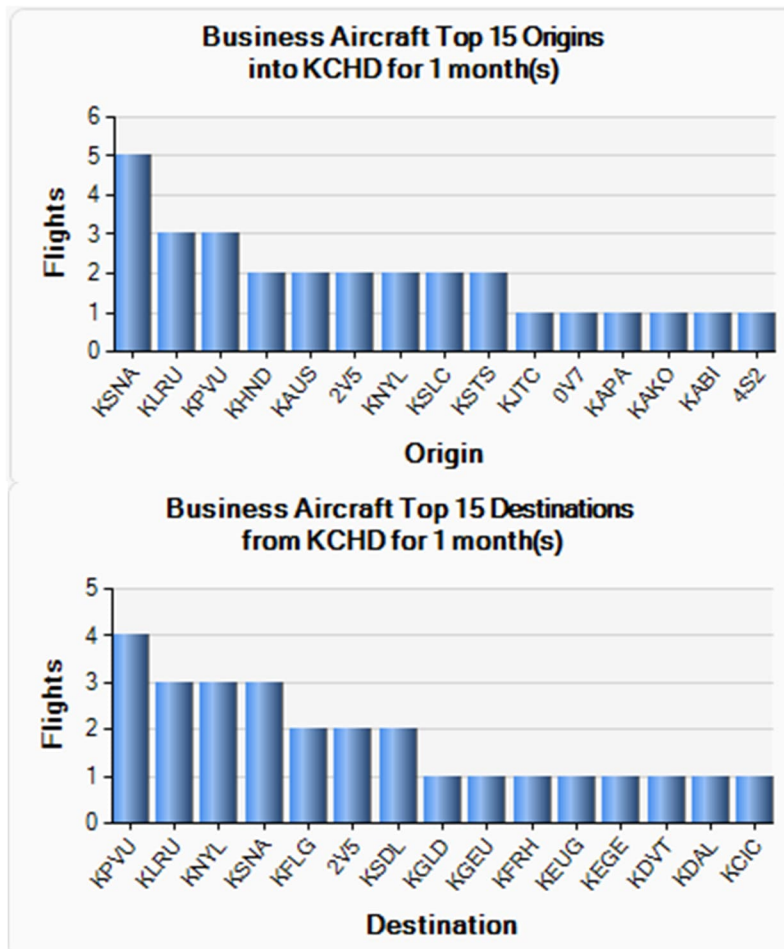

## Chandler Municipal Airport Origins & Destinations Report

Meeting Date:  
April 8, 2026

The data provided below documents the filed IFR flight plans for commercial operators into and from the Chandler Municipal Airport in April 2025. These flights represent business travel utilizing CHD; 359 such flights took place in April 2025. There was no (0) repositioning flight from CHD. Total flights to and from CHD represent 24,358 gallons of fuel burn.

### Operations Based vs Visiting

KCHD 04/01/2026 0:00 > 04/30/2026 23:59 LT

### Operations per Hour (Landings & Takeoffs)

KCHD 04/01/2026 0:00 > 04/30/2026 23:59 LT