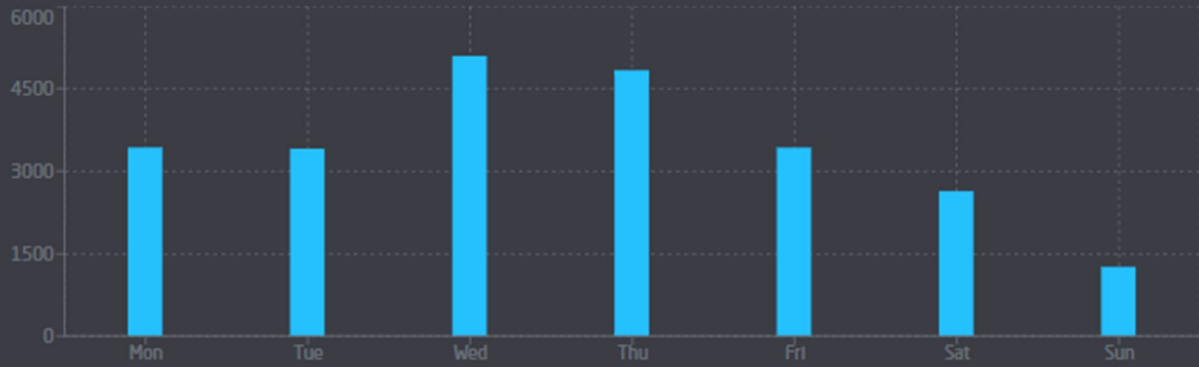

Operations by Day of Week

KCHD 04/01/2026 0:00 > 04/30/2026 23:59 LT