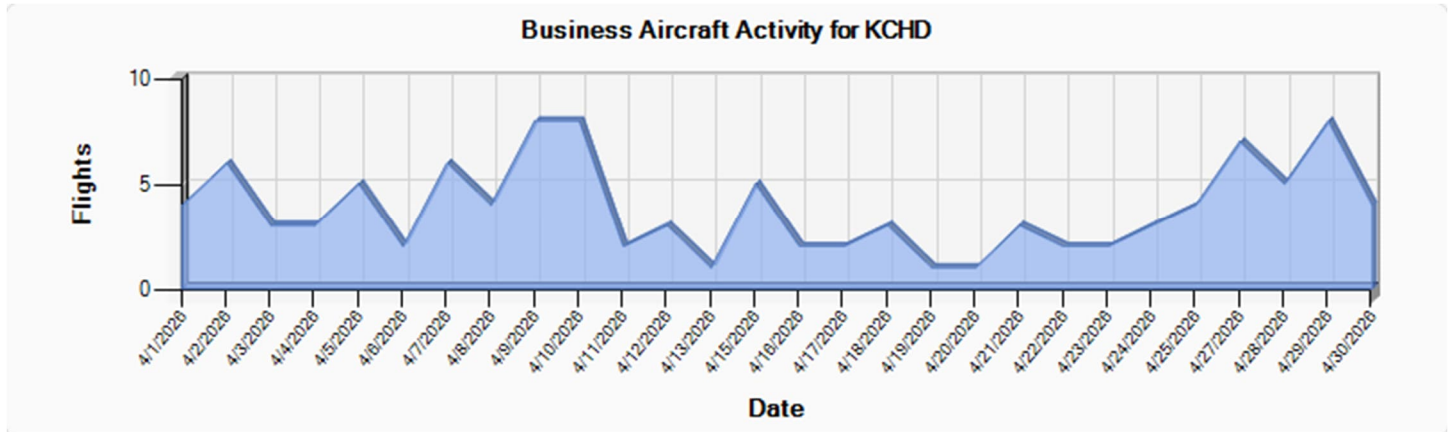

## Chandler Municipal Airport Origins & Destinations Report

Meeting Date:  
April 8, 2026

The data provided below documents the filed IFR flight plans for commercial operators into and from the Chandler Municipal Airport in April 2025. These flights represent business travel utilizing CHD; 359 such flights took place in April 2025. There was no (0) repositioning flight from CHD. Total flights to and from CHD represent 24,358 gallons of fuel burn.

### Operations Based vs Visiting

KCHD 04/01/2026 0:00 > 04/30/2026 23:59 LT