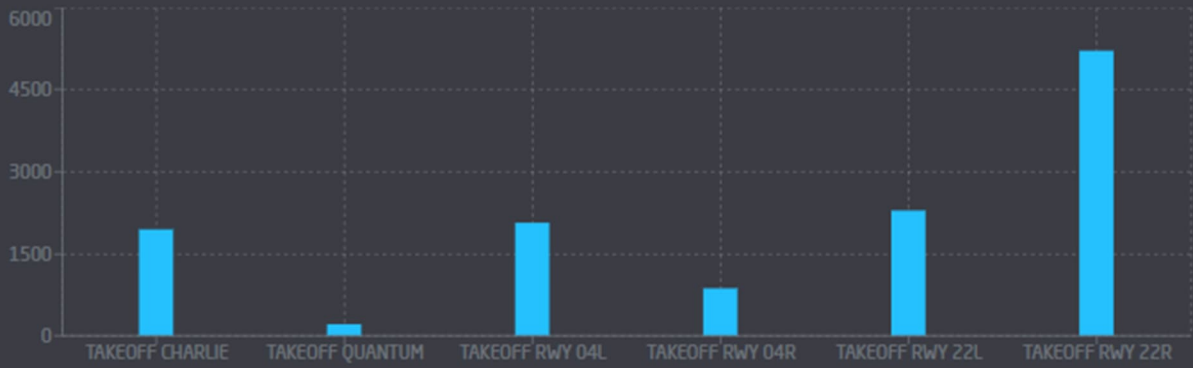

### Operations per Hour (Landings & Takeoffs)

KCHD 04/01/2026 0:00 > 04/30/2026 23:59 LT

### Operations by Day of Week

KCHD 04/01/2026 0:00 > 04/30/2026 23:59 LT

### Landings per Runway

KCHD 04/01/2026 0:00 > 04/30/2026 23:59 LT

### Takeoffs per Runway

KCHD 04/01/2026 0:00 > 04/30/2026 23:59 LT