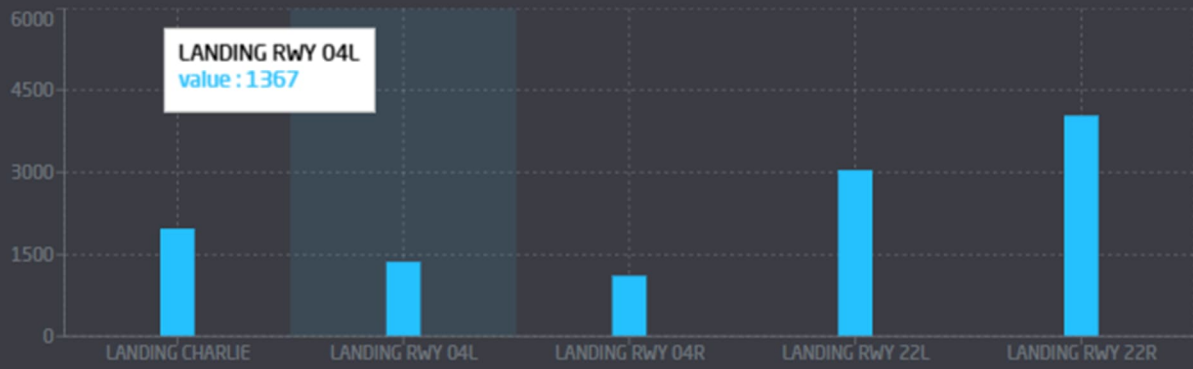

### Operations by Aircraft Category

KCHD 04/01/2026 0:00 > 04/30/2026 23:59 LT

SEL = Single Engine Land; HEL = Helicopter; MEL = Multi Engine Land; BUZ = Business Jet; MET = Multi Engine Turbine; SET = Single Engine Turbine; MIL = Military; MILH = Military Helicopter; LSA = Light Sport Aircraft; UKN = Unknown

### Operations per Hour (Landings & Takeoffs)

KCHD 04/01/2026 0:00 > 04/30/2026 23:59 LT

### Operations by Day of Week

KCHD 04/01/2026 0:00 > 04/30/2026 23:59 LT

### Landings per Runway

KCHD 04/01/2026 0:00 > 04/30/2026 23:59 LT