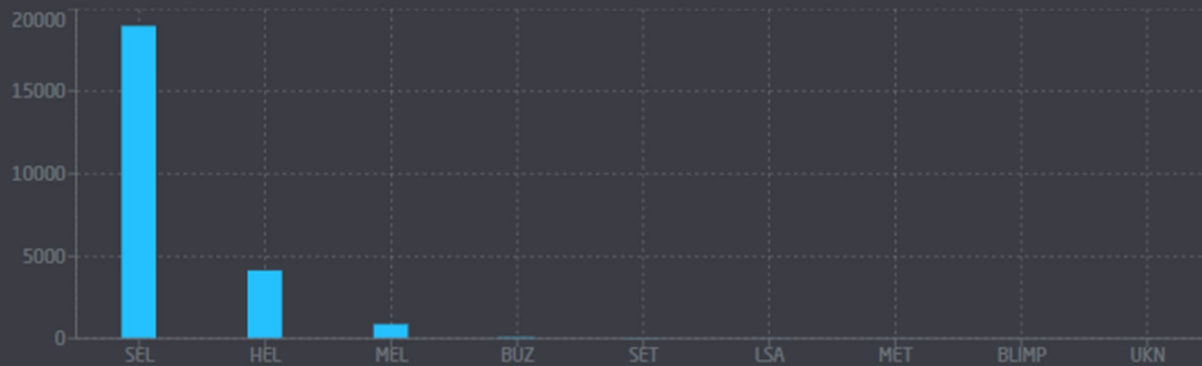

## Chandler Municipal Airport Origins & Destinations Report

Meeting Date:  
April 8, 2026

The data provided below documents the filed IFR flight plans for commercial operators into and from the Chandler Municipal Airport in April 2025. These flights represent business travel utilizing CHD; 359 such flights took place in April 2025. There was no (0) repositioning flight from CHD. Total flights to and from CHD represent 24,358 gallons of fuel burn.

### Operations Based vs Visiting

KCHD 04/01/2026 0:00 > 04/30/2026 23:59 LT

### Operations by Aircraft Category

KCHD 04/01/2026 0:00 > 04/30/2026 23:59 LT

SEL = Single Engine Land; HEL = Helicopter; MEL = Multi Engine Land; BUZ = Business Jet; MET = Multi Engine Turbine; SET = Single Engine Turbine; MIL = Military; MILH = Military Helicopter; LSA = Light Sport Aircraft; UKN = Unknown