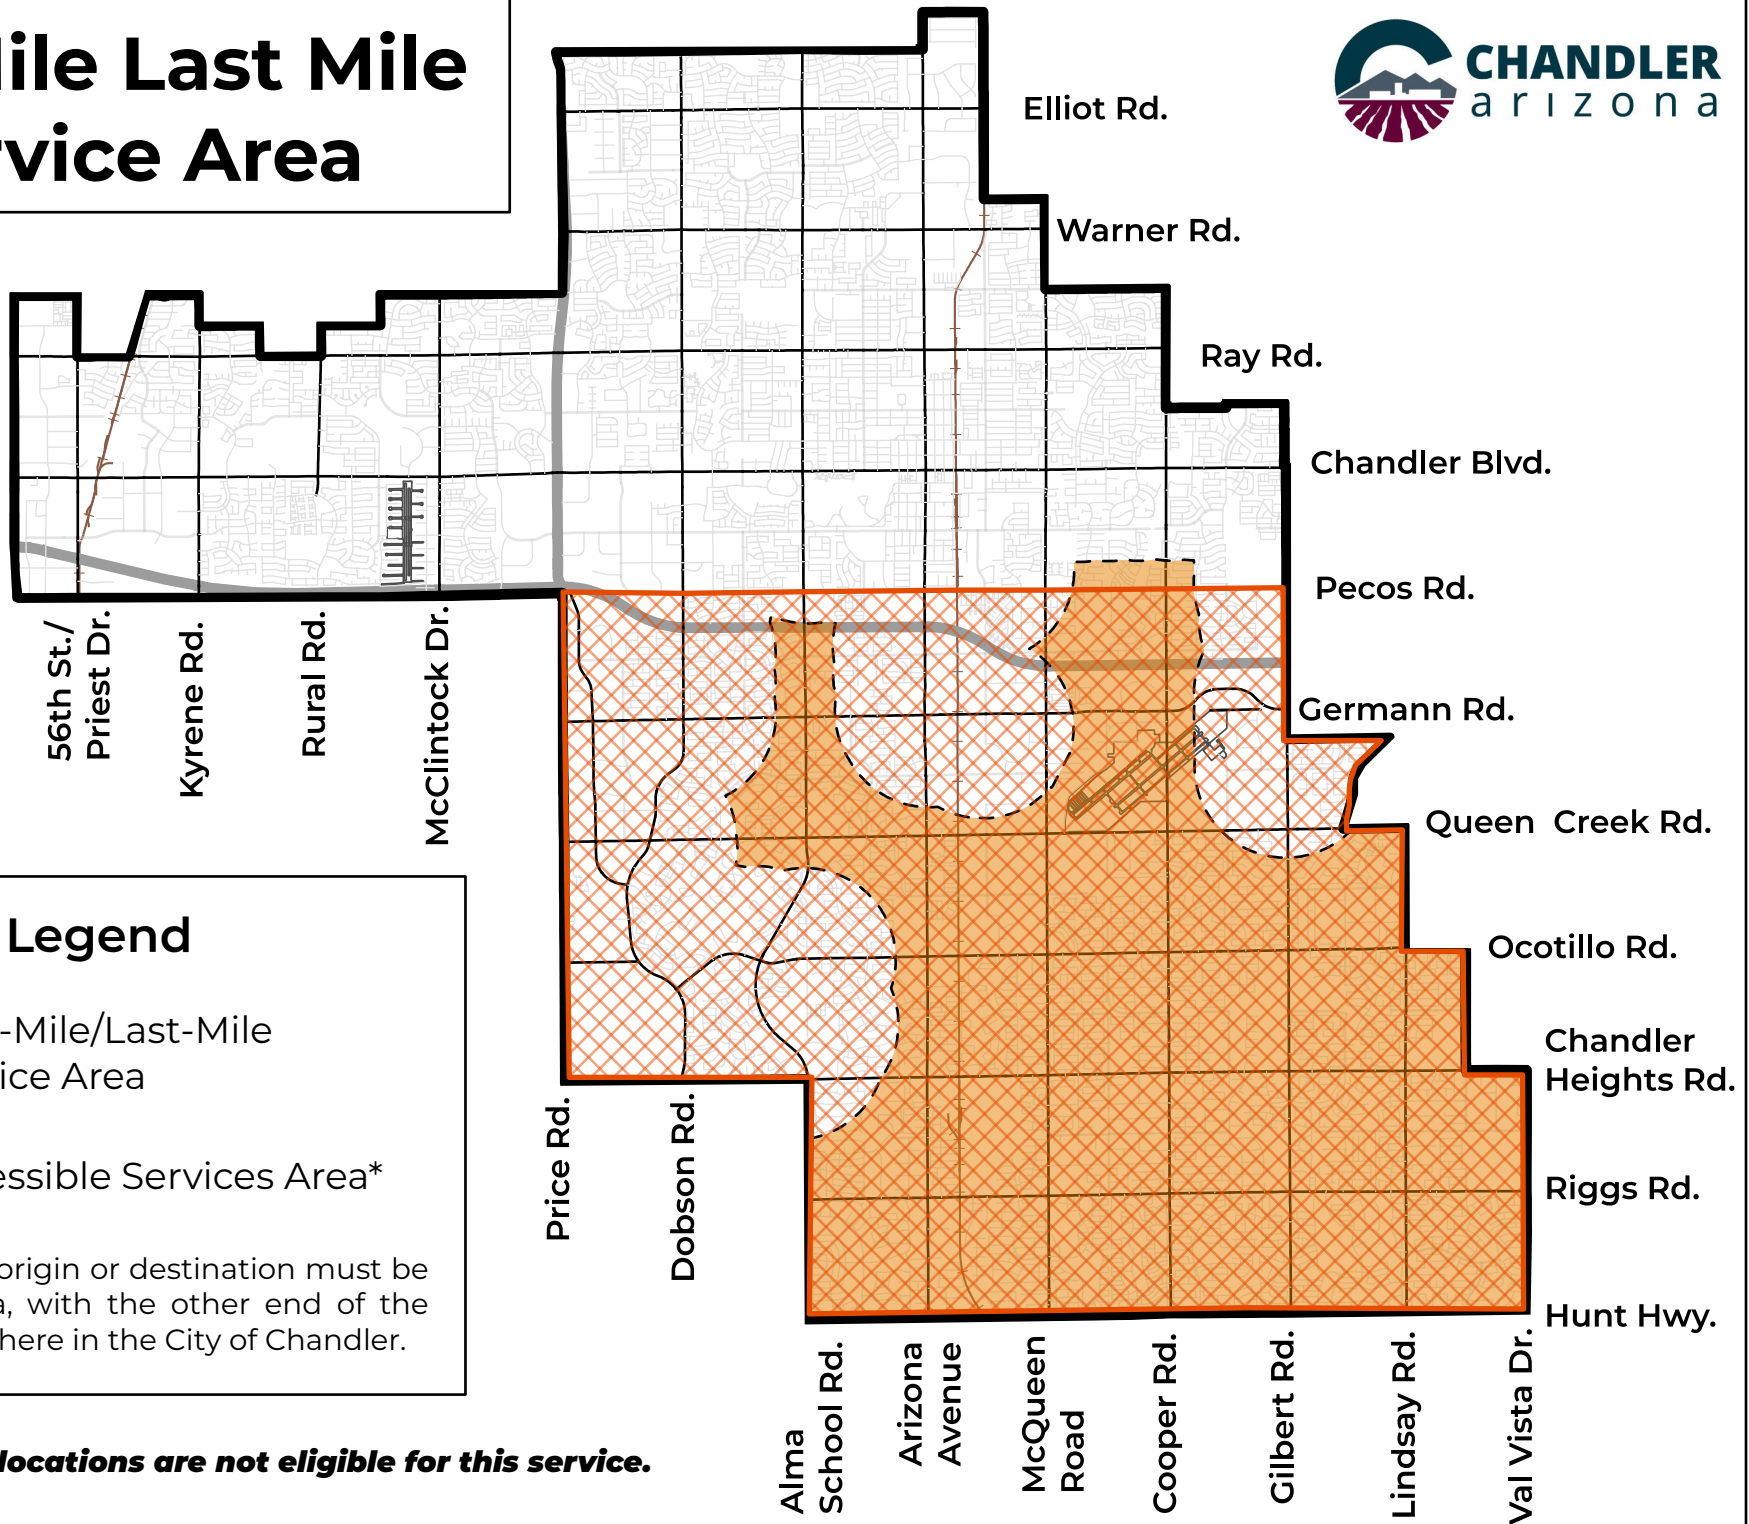

Fist Mile Last Mile Service Area

Legend

First-Mile/Last-Mile Service Area

Accessible Services Area*

*Either the trip origin or destination must be within this area, with the other end of the trip being anywhere in the City of Chandler.

County island locations are not eligible for this service.