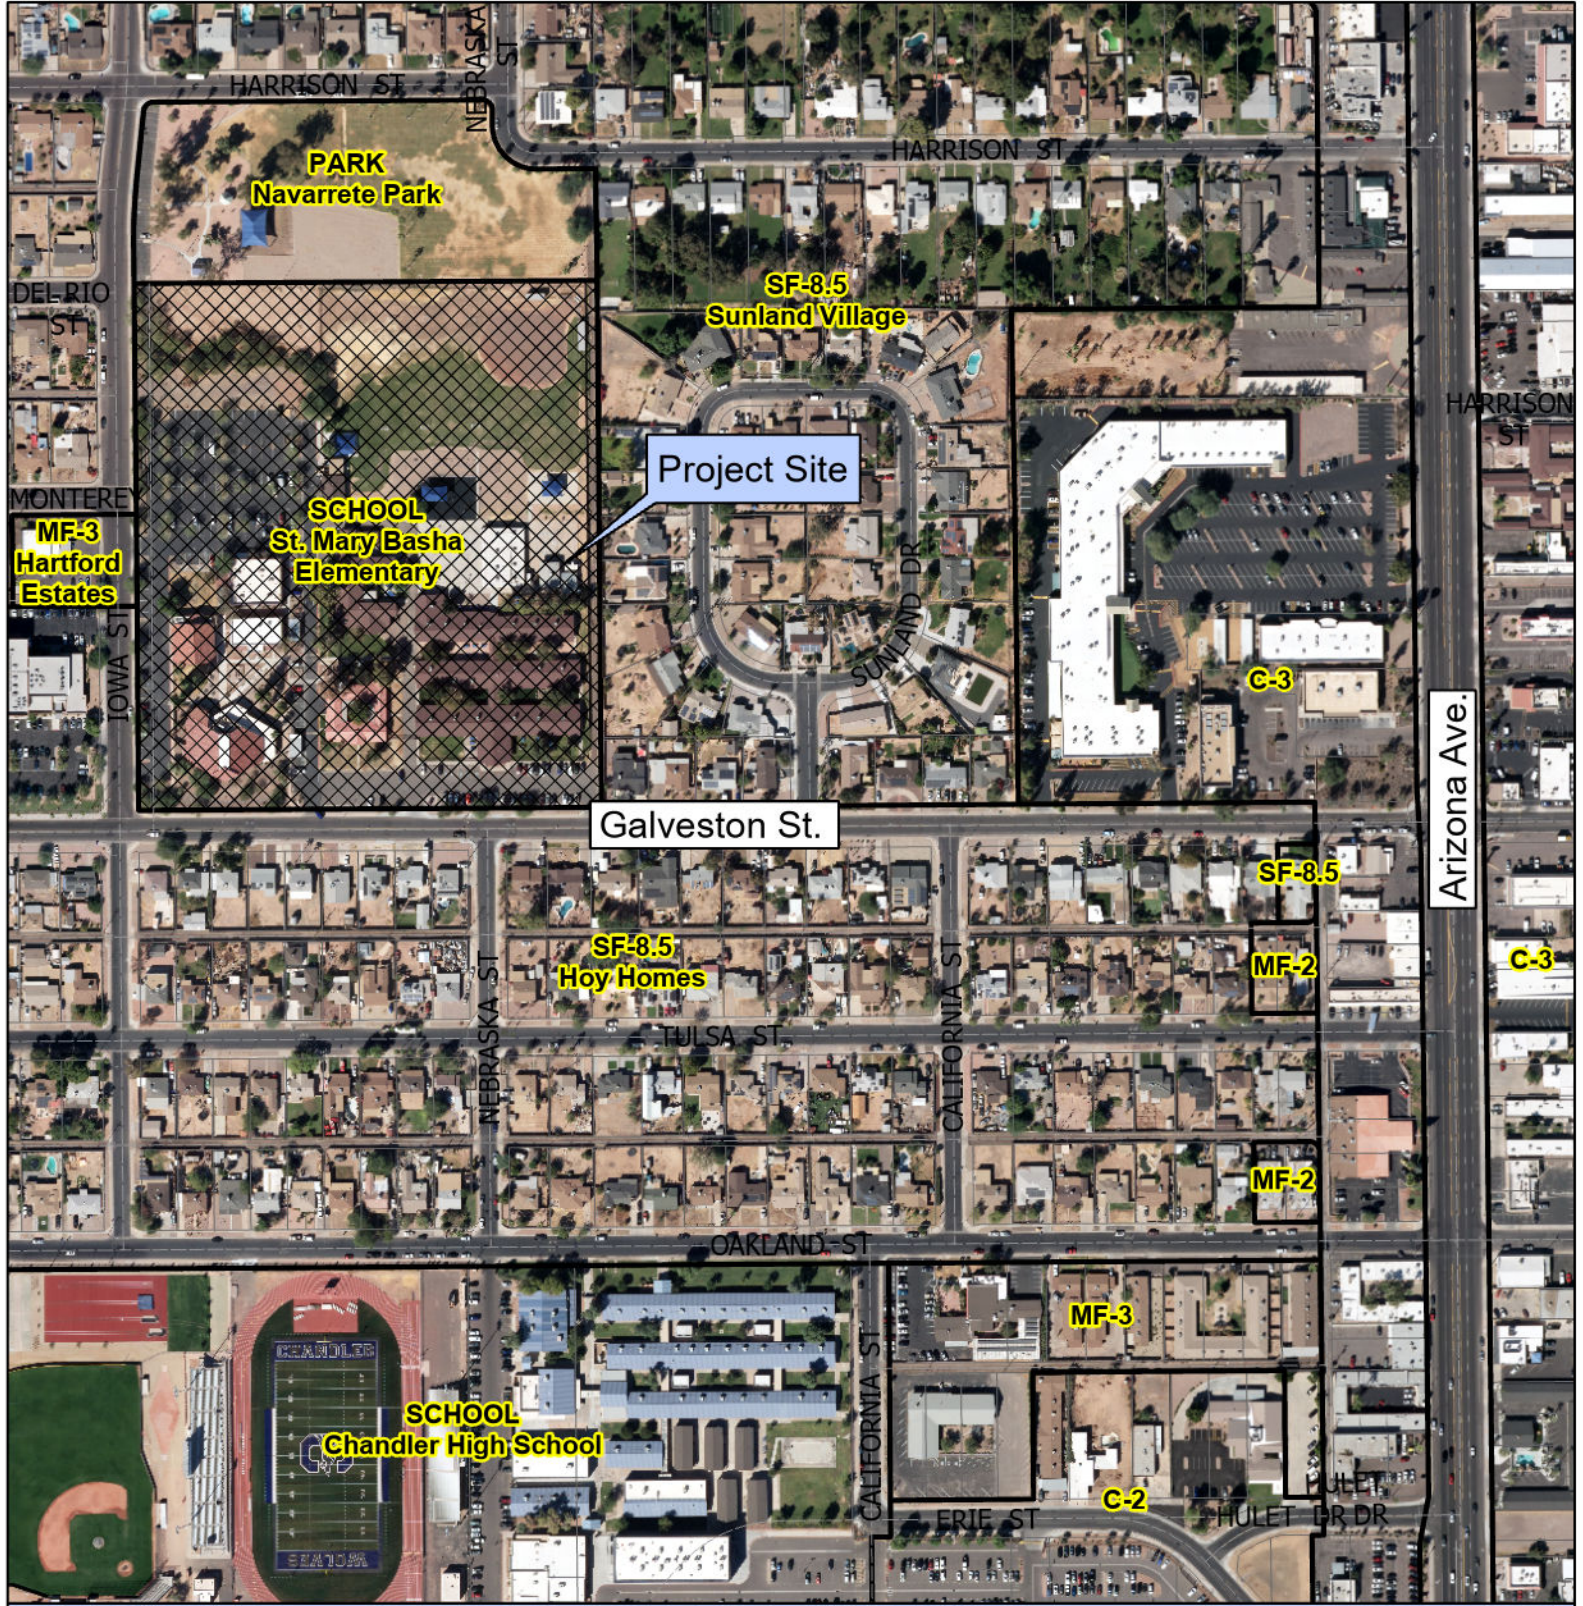

PLH25-0032 St. Mary Basha Elementary School

Project Details
 Use Permit approval to allow a new one-story multi-purpose building on an existing school campus

PLH25-0032 St. Mary Basha Elementary School

Project Details
 Use Permit approval to allow a new one-story multi-purpose building on an existing school campus