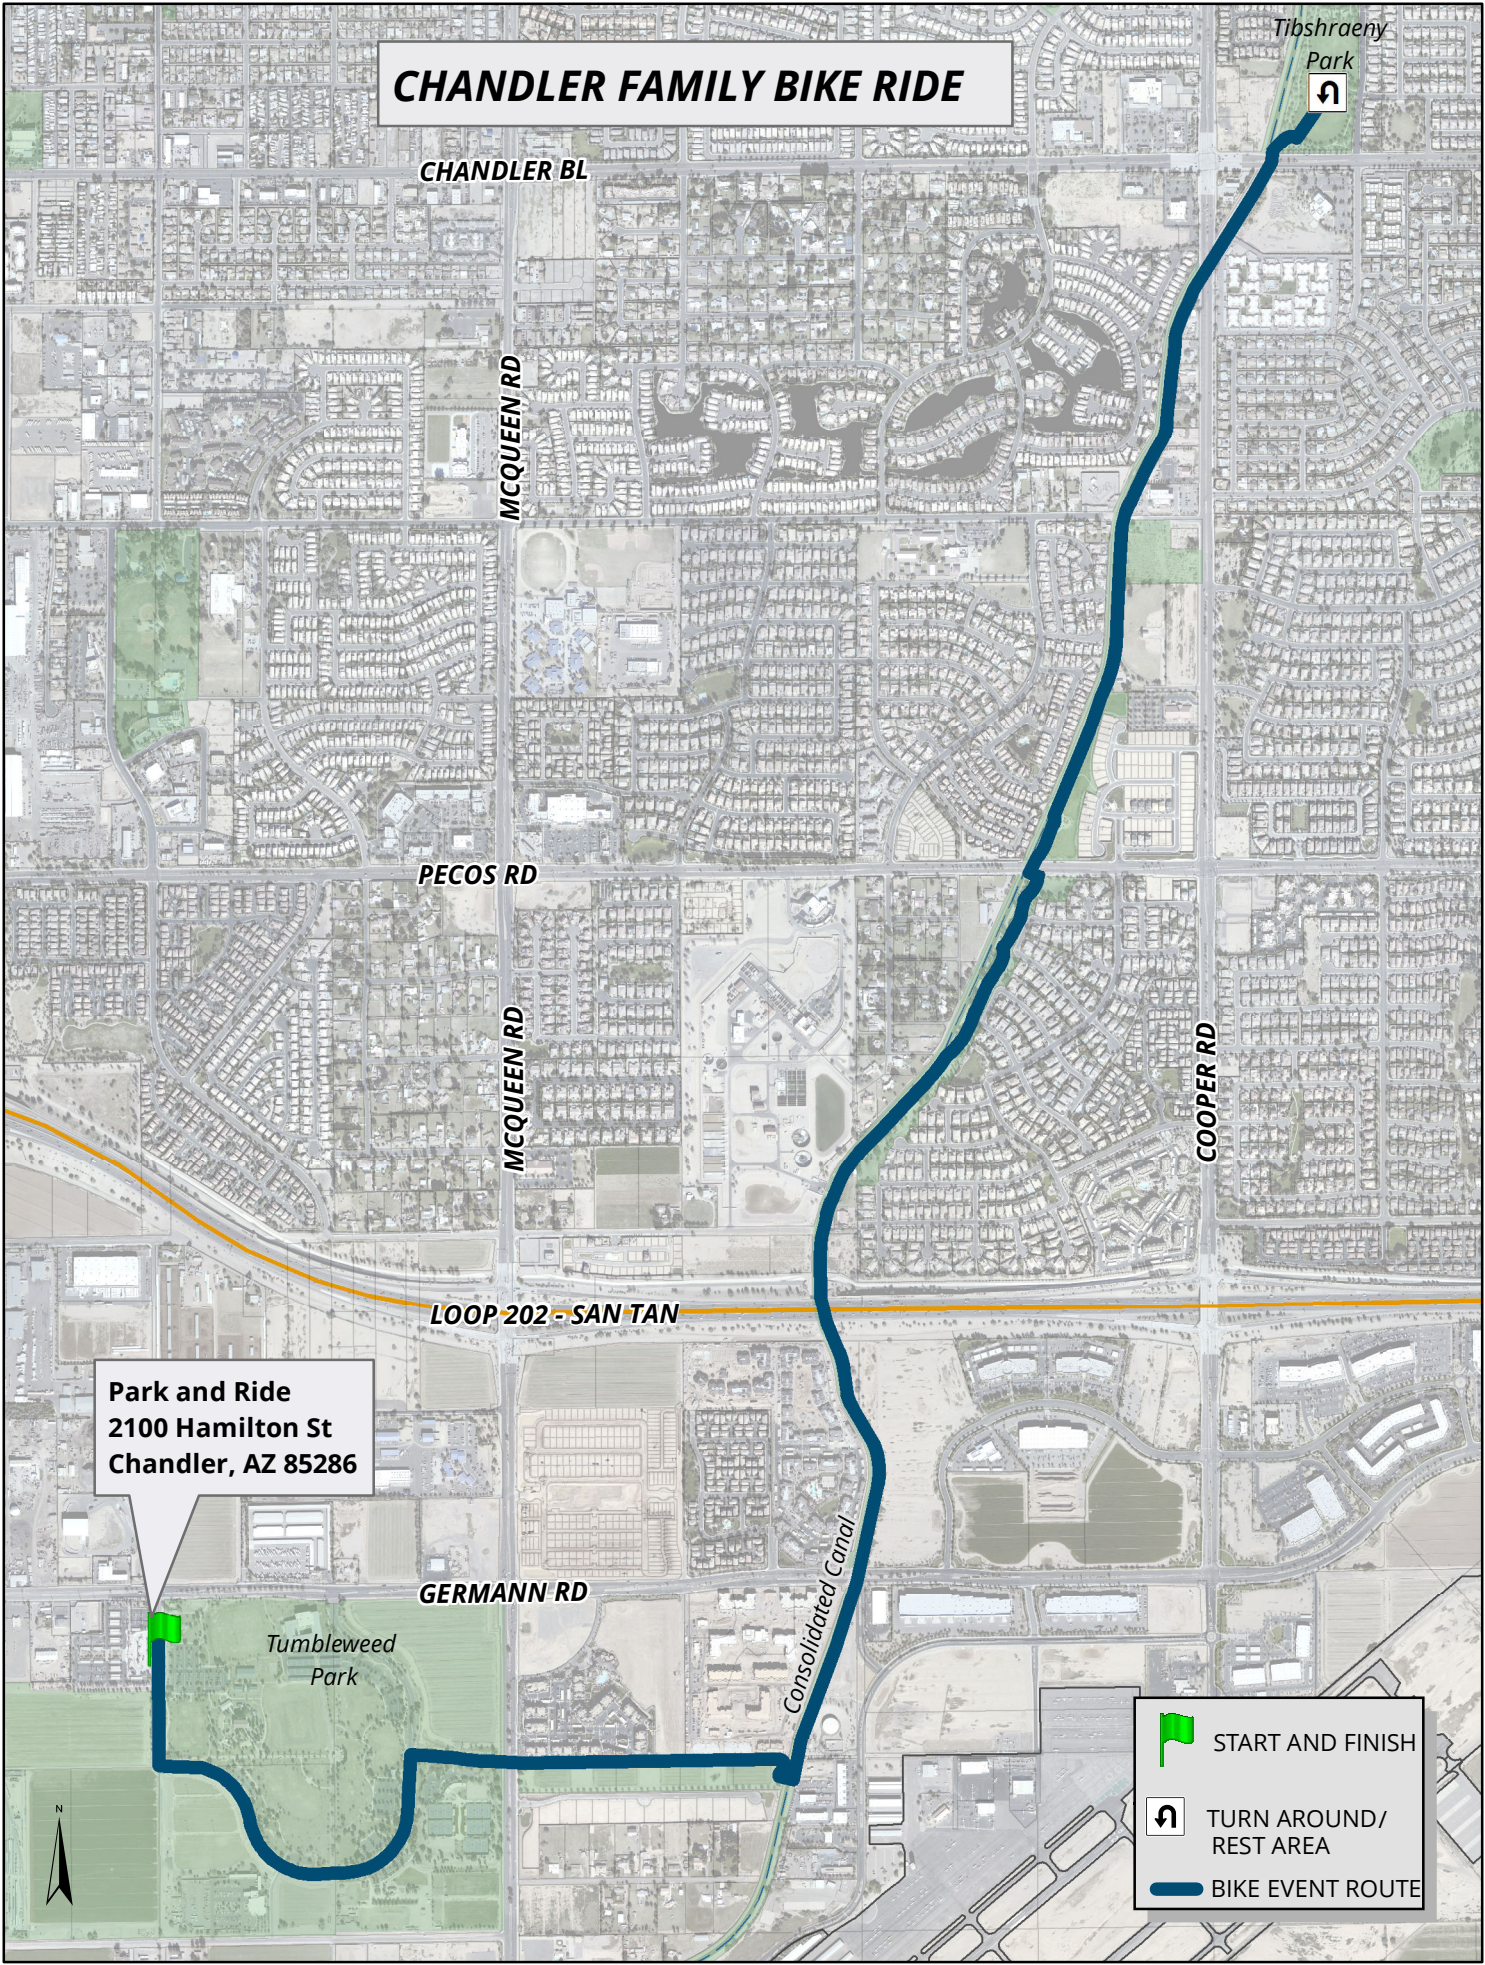

CHANDLER FAMILY BIKE RIDE

Tibshraeny Park
↻

CHANDLER BL

MCQUEEN RD

PECOS RD

MCQUEEN RD

COOPER RD

LOOP 202 - SAN TAN

Park and Ride
2100 Hamilton St
Chandler, AZ 85286

Tumbleweed Park

GERMANN RD

Consolidated Canal

-  START AND FINISH
-  TURN AROUND / REST AREA
-  BIKE EVENT ROUTE