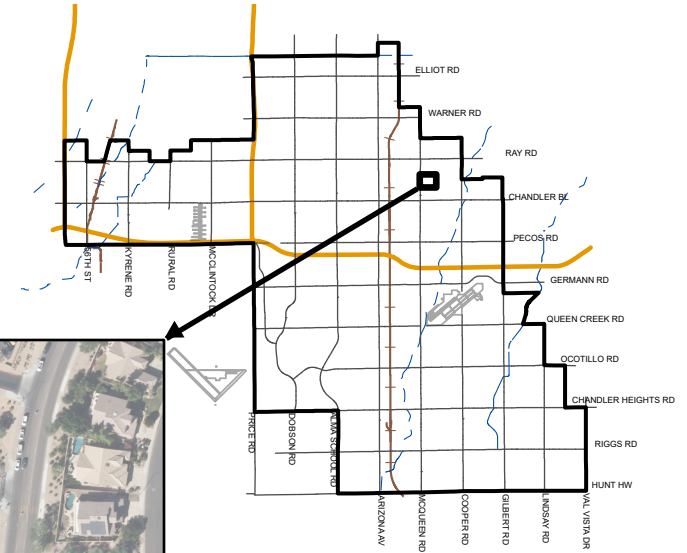

PIMA PARK SIDEWALK IMPROVEMENTS PR2506.401

MEMO NO. CP26-103

 PROJECT LOCATION