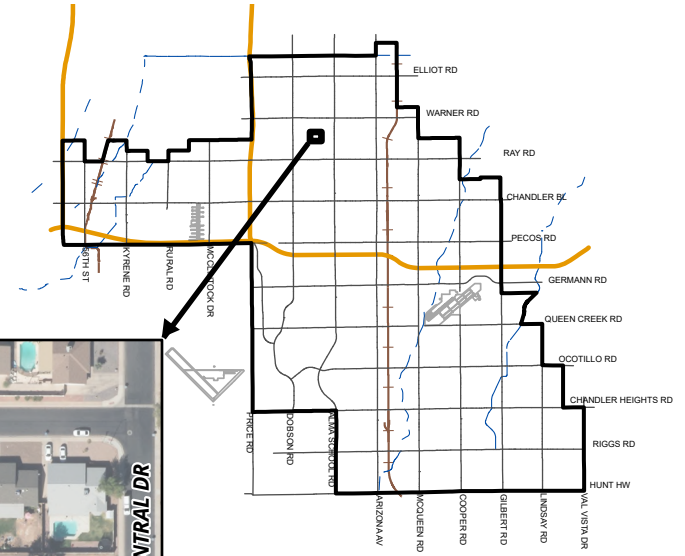

**OUTSIDE PLANT FIBER TELECOMMUNICATIONS
REMOTE BUILDINGS (BROOKS CROSSING)
PROJECT NO. DS2201.404**

MEMO NO. CP26-109

-  Project Location
-  Fiber Hut