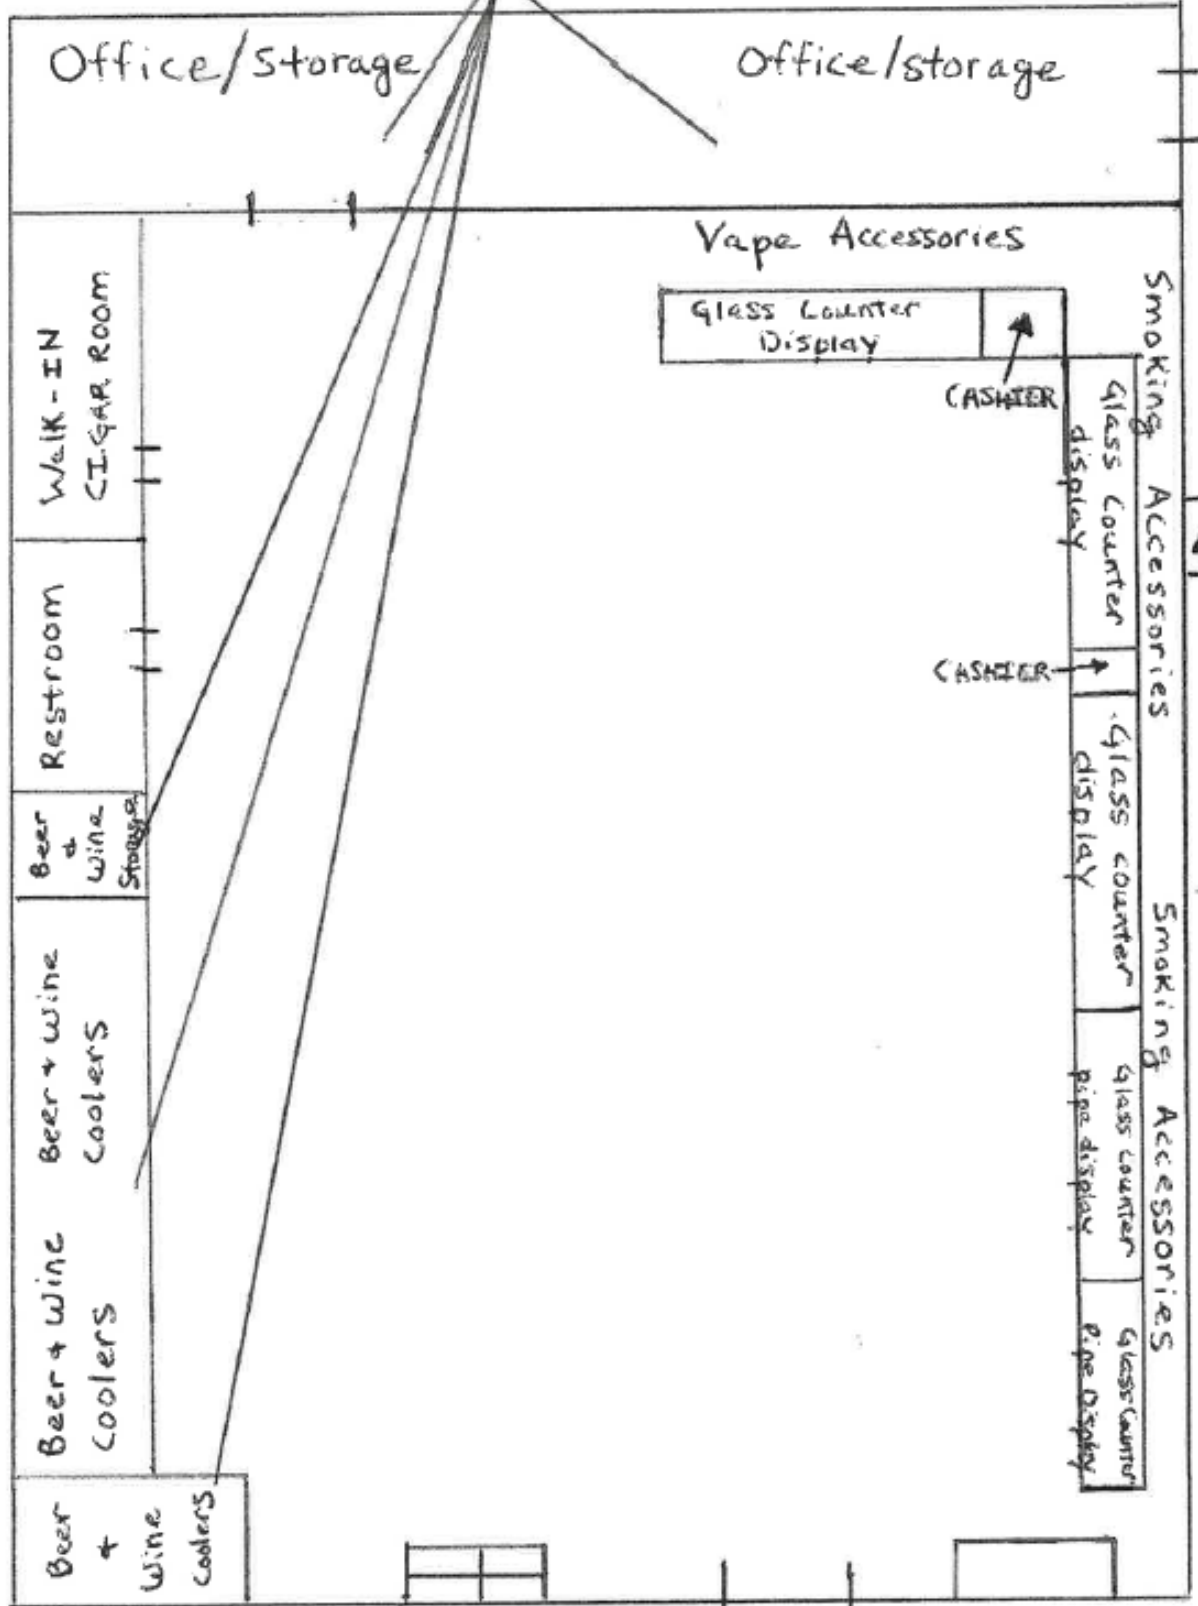

# Alcohol Storage

26 FEB 20 11:55 AM '21

1,210 SQ. FT.

FRONT DOOR