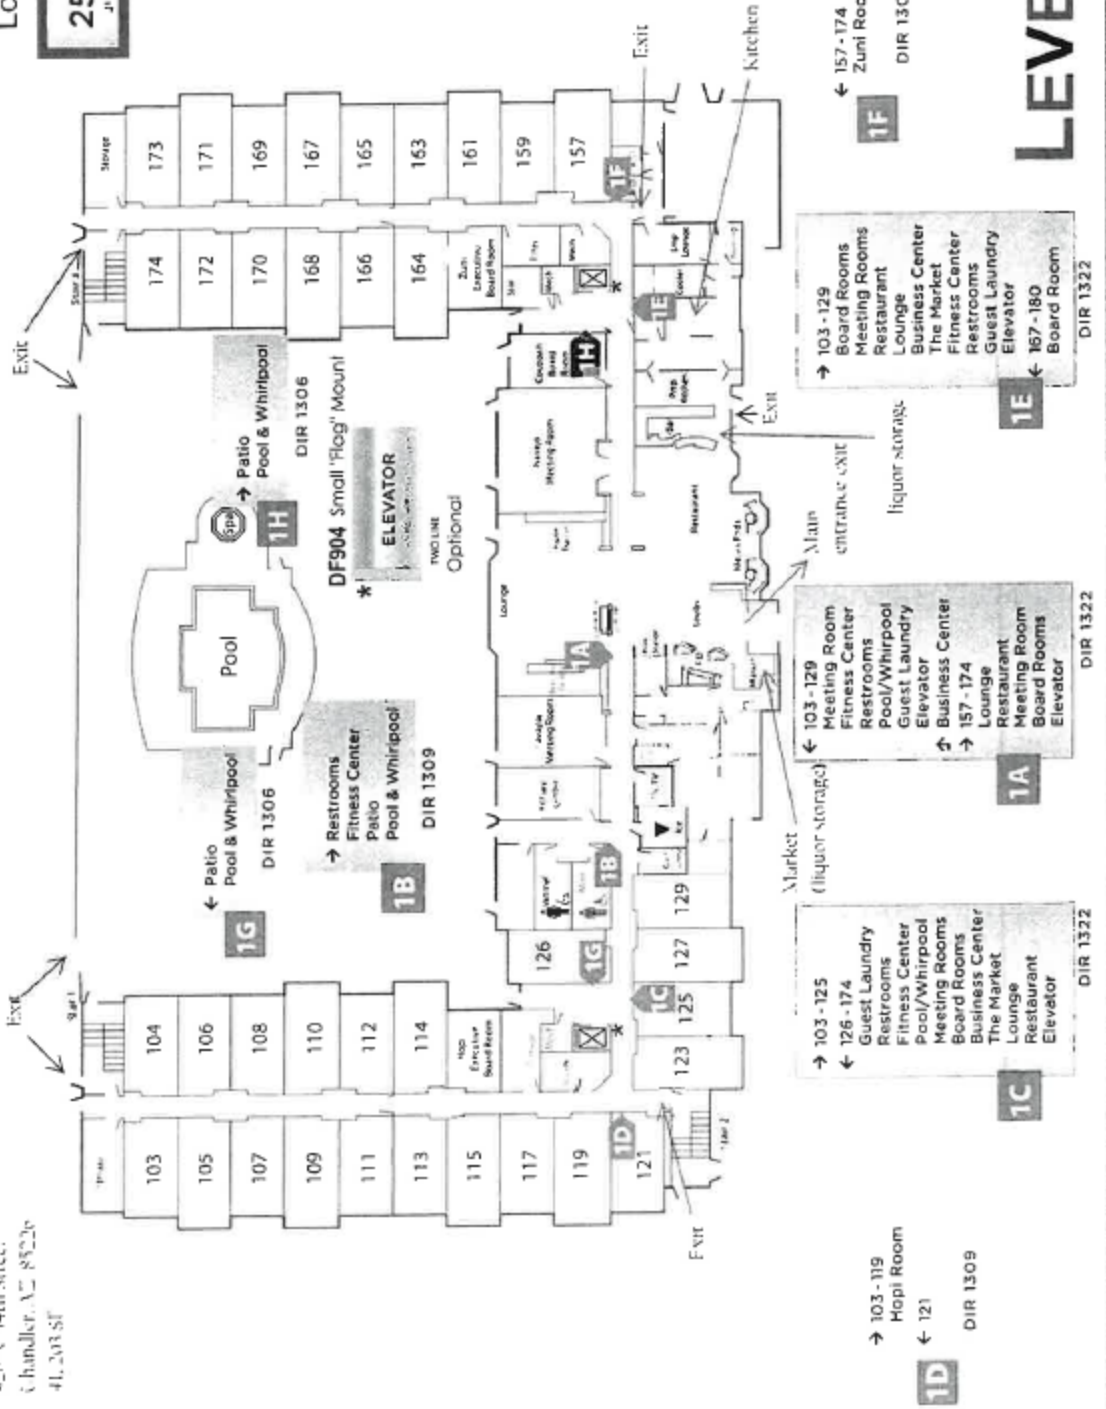

FLOOR PLAN-1  
Locations

Some select Phoenix Chandler  
252 N. 14th Street  
Chandler, AZ 85226  
41,303 SF

26 3 16 Lgr. Dept AM10:18

LEVEL 1

- 103 - 119  
Hopi Room  
← 121  
DIR 1309
- 103 - 125  
Guest Laundry  
Restrooms  
Fitness Center  
Pool/Whirlpool  
Meeting Rooms  
Board Rooms  
The Market  
Lounge  
Restaurant  
Elevator
- ← 126 - 174
- 103 - 129  
Meeting Room  
Fitness Center  
Restrooms  
Pool/Whirlpool  
Guest Laundry  
Elevator  
Business Center  
Lounge  
Restaurant  
Meeting Room  
Board Rooms  
Elevator
- ← 157 - 174  
Zuni Room  
DIR 1306
- 103 - 129  
Board Rooms  
Meeting Rooms  
Lounge  
Business Center  
The Market  
Fitness Center  
Restrooms  
Guest Laundry  
Elevator  
← 167 - 180  
Board Room
- DIR 1322
- 103 - 129  
Meeting Room  
Fitness Center  
Restrooms  
Pool/Whirlpool  
Guest Laundry  
Elevator  
Business Center  
Lounge  
Restaurant  
Meeting Room  
Board Rooms  
Elevator
- DIR 1322
- 103 - 129  
Board Rooms  
Meeting Rooms  
Lounge  
Business Center  
The Market  
Fitness Center  
Restrooms  
Guest Laundry  
Elevator  
← 167 - 180  
Board Room
- DIR 1322