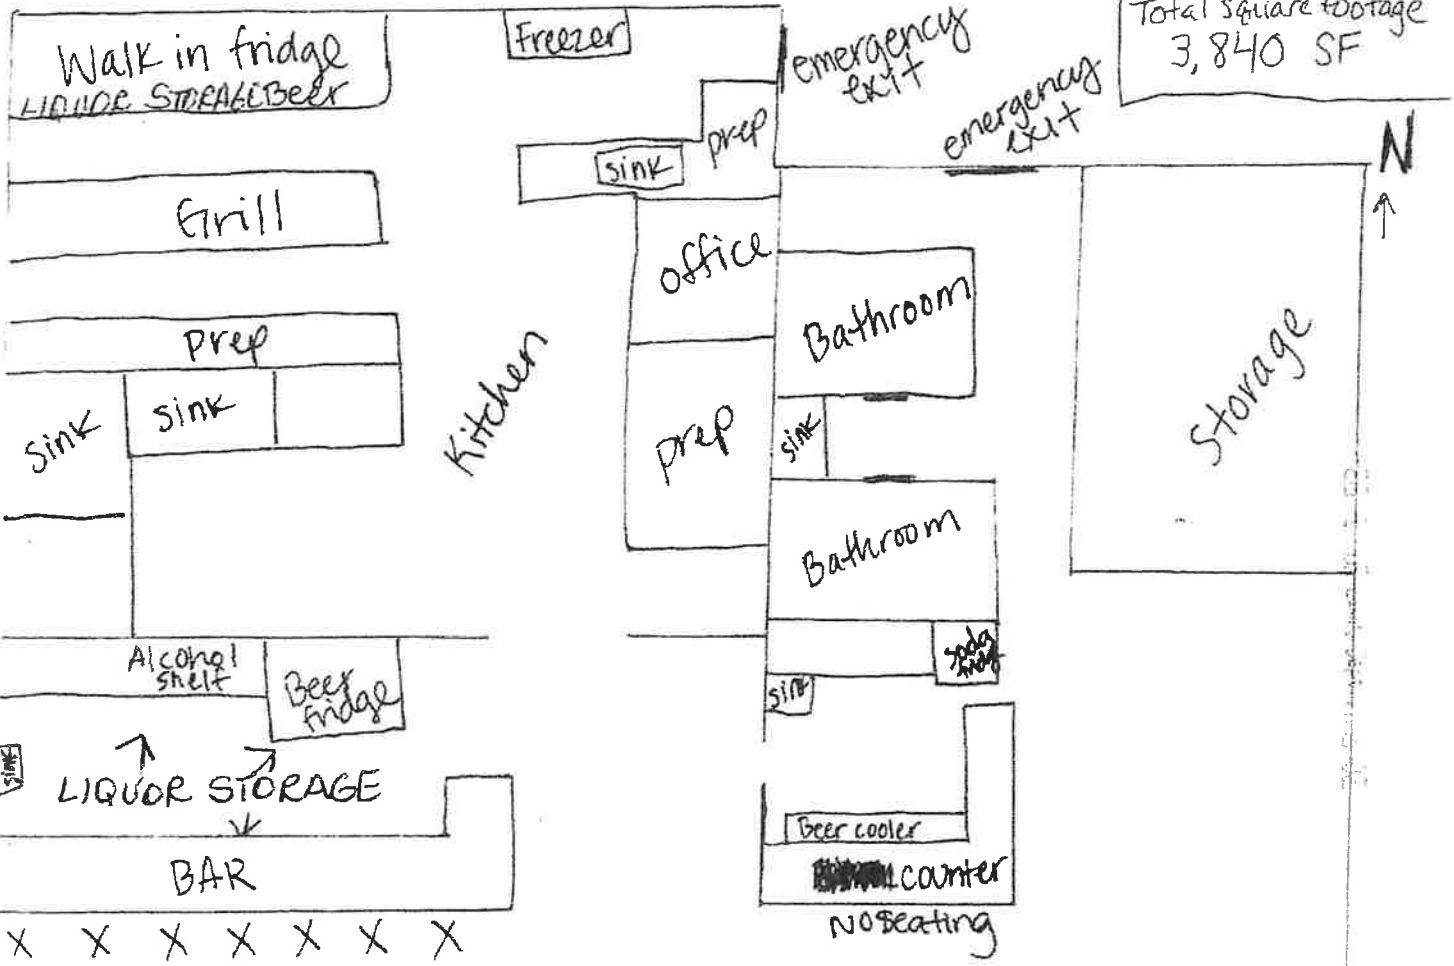

Total square footage  
3,840 SF

X X X X X X X

enter/exit

enter/exit