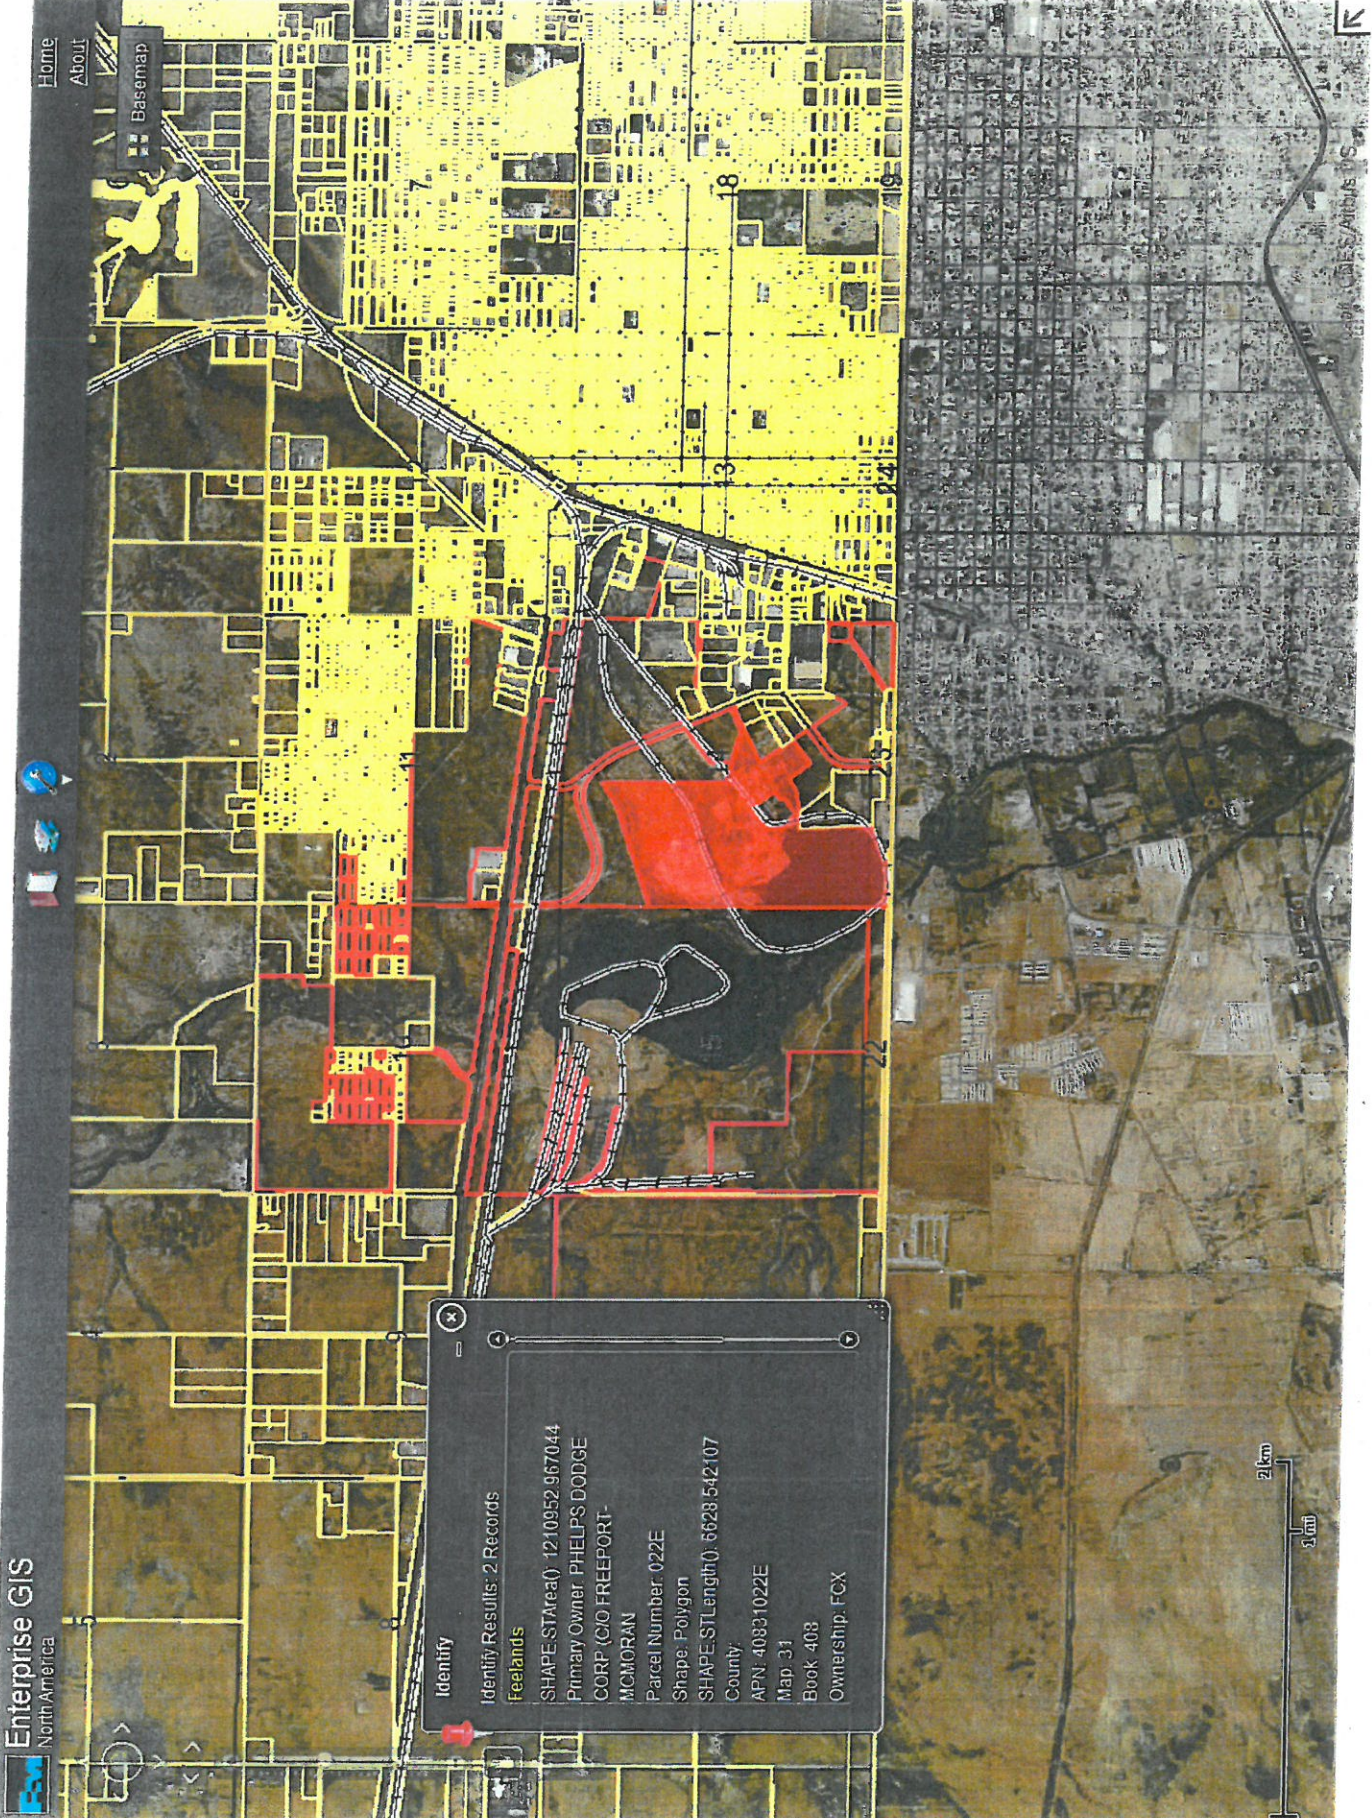

Identity

Identity Results: 2 Records
Feelands

SHAPE STArea() 1210952.967044
Primary Owner PHELPS DODGE
CORP (C/O FREEPORT-
MCMORAN
Parcel Number 022E
Shape Polygon
SHAPE STLength() 6628.542107
County
APN 40831022E
Map 31
Book 408
Ownership FCX

Enterprise GIS
North America

Home
About

Basemap

Identify

Identify Results: 1 Records

Feelands

SHAPE.STArea() 32343.17 90424

Primary Owner: PHELIPS DODGE CORP (C/O FREEPORT-MCMORAN

Parcel Number: 119

Shape Polygon

SHAPE.STLength() 11640.729034

County

APN: 64105119

Map 05

Book 611

Ownership: FCX

SHAPE STLength(): 13988.181812

County:

APN: 61105123

Map: 05

Book: 611

Ownership: FCX

33 1 km
0.15 km

Identity