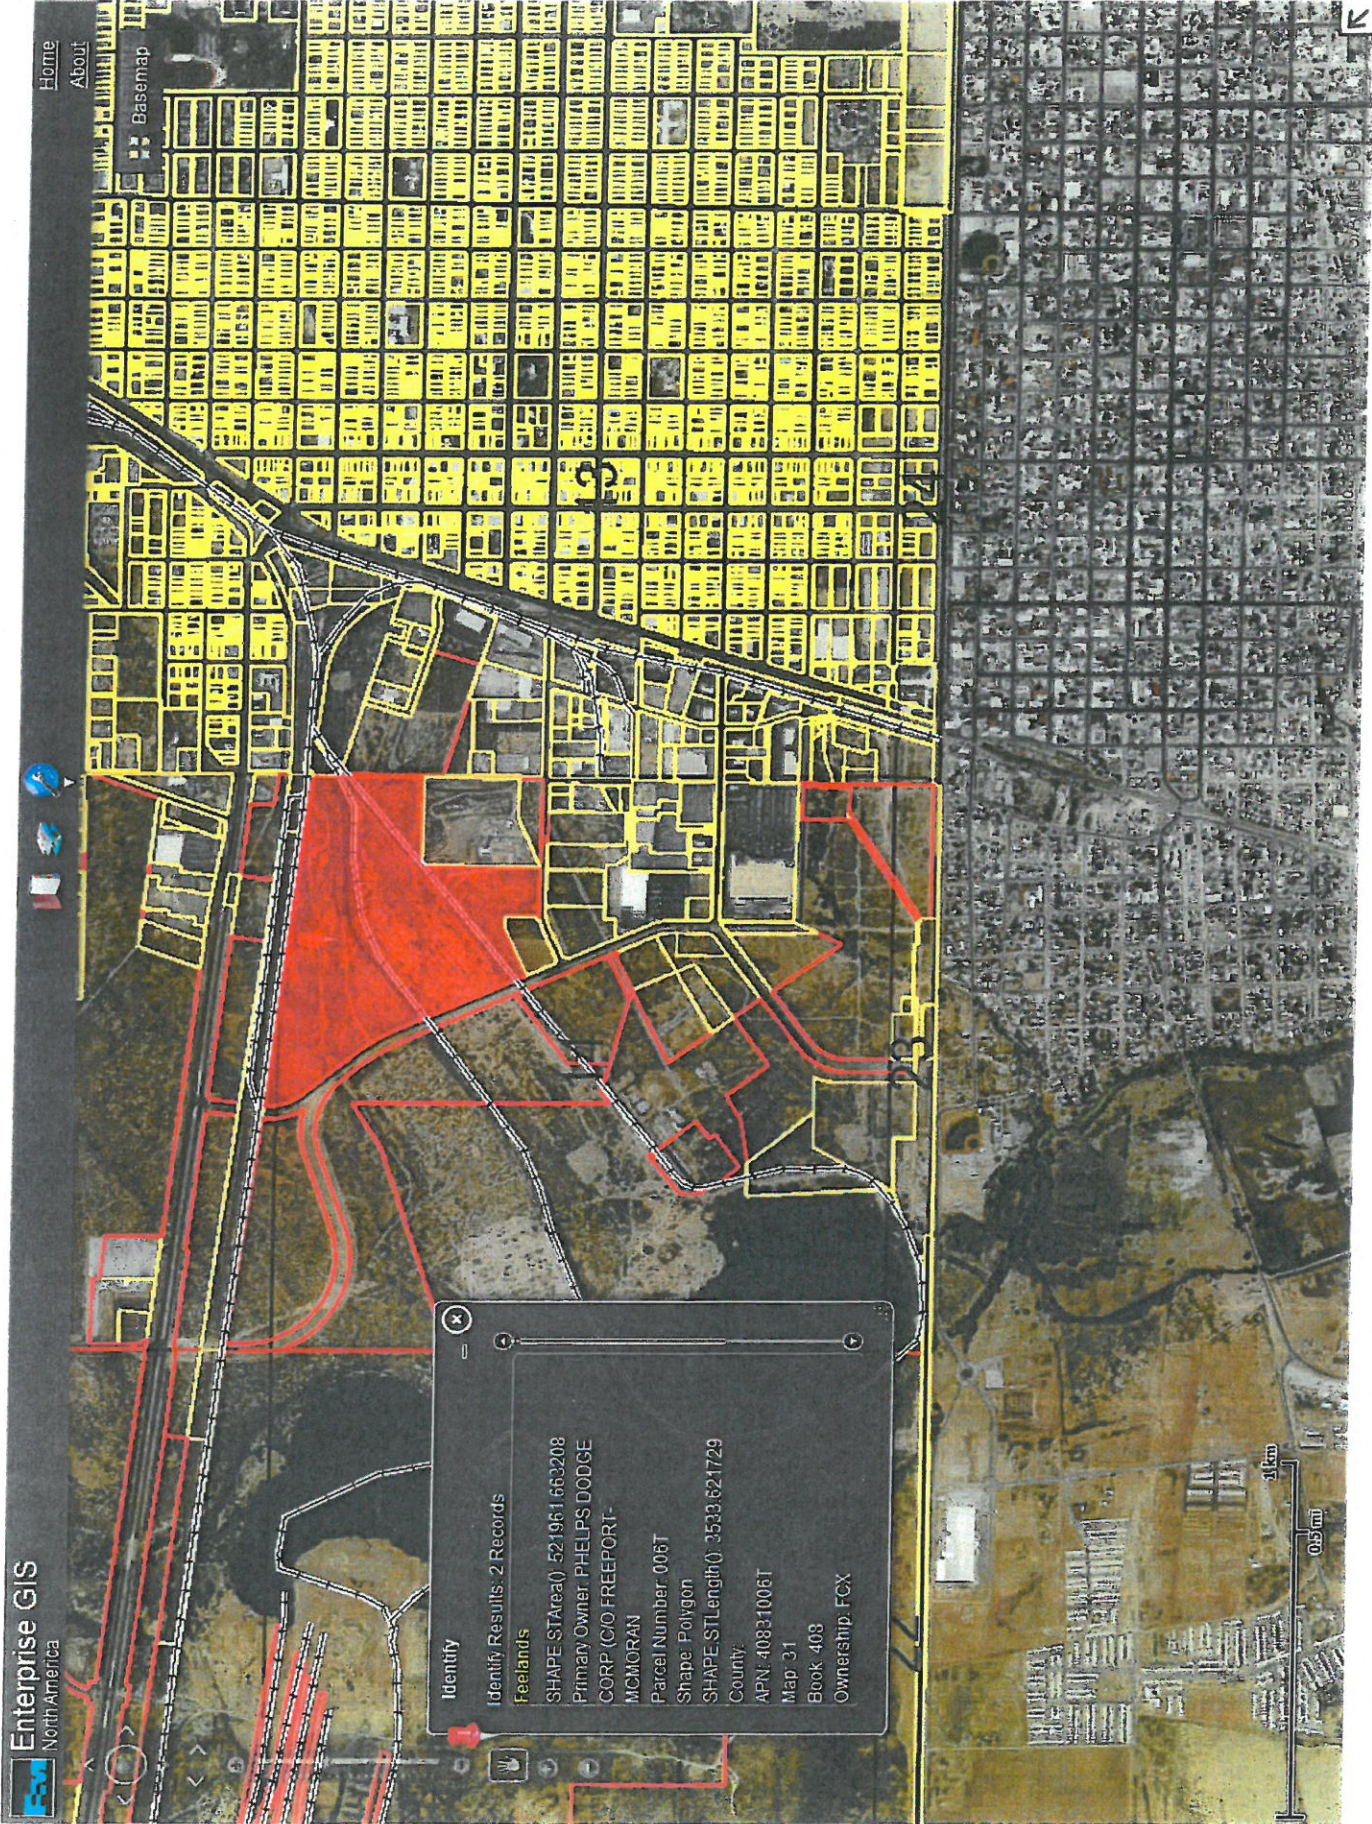

SHAPE STLength() 1754.876173

County:

APN: 40831006F

Map: 31

Book: 408

Ownership: FCX

Identify

Identify Results: 2 Records